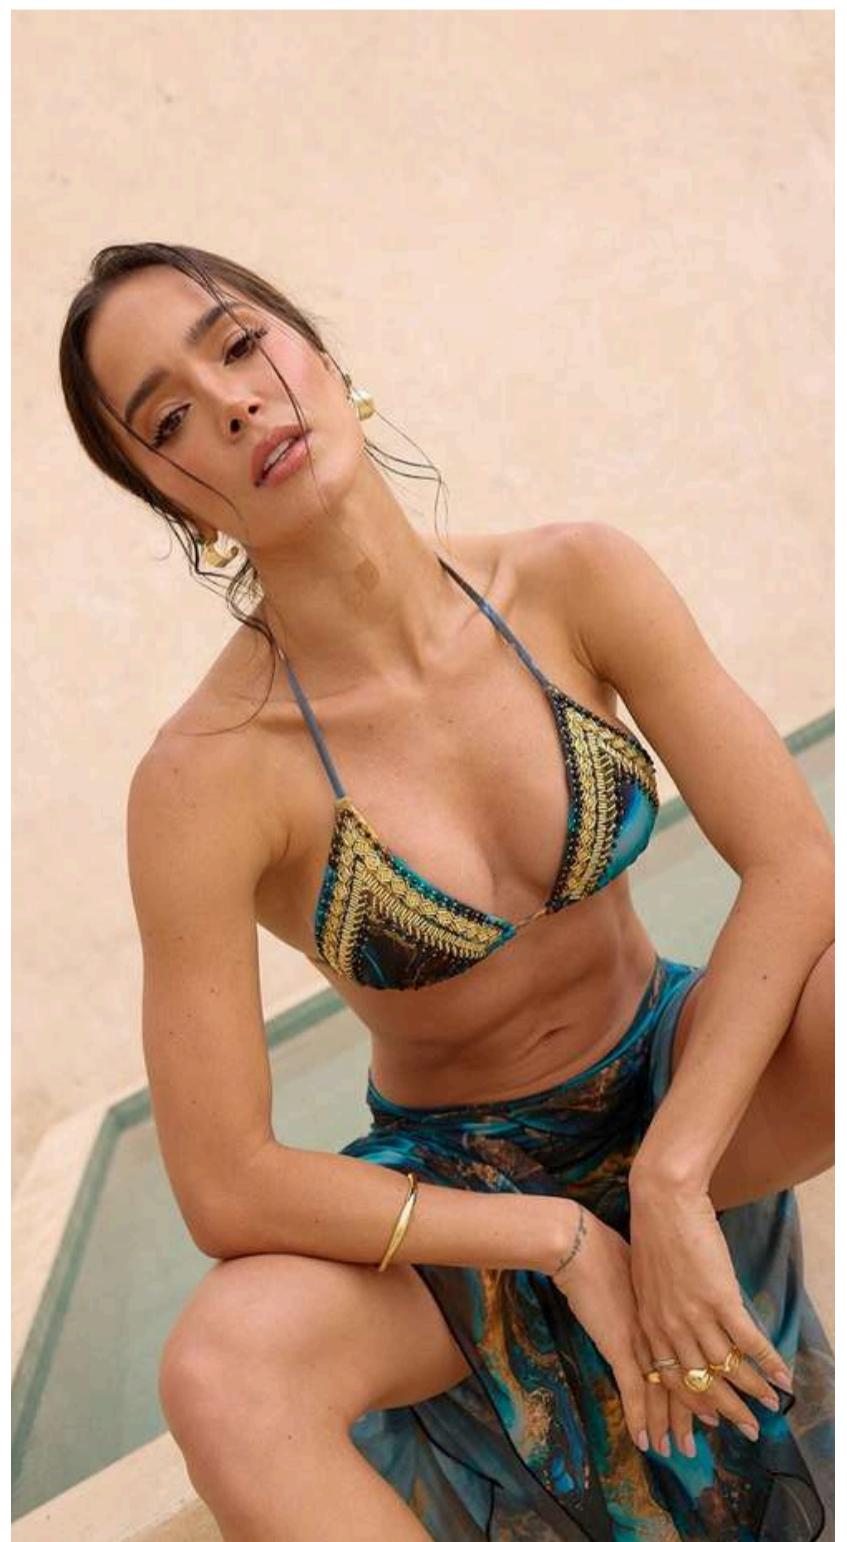

WAVES
A COLLECTION FULL OF
DETAILS.