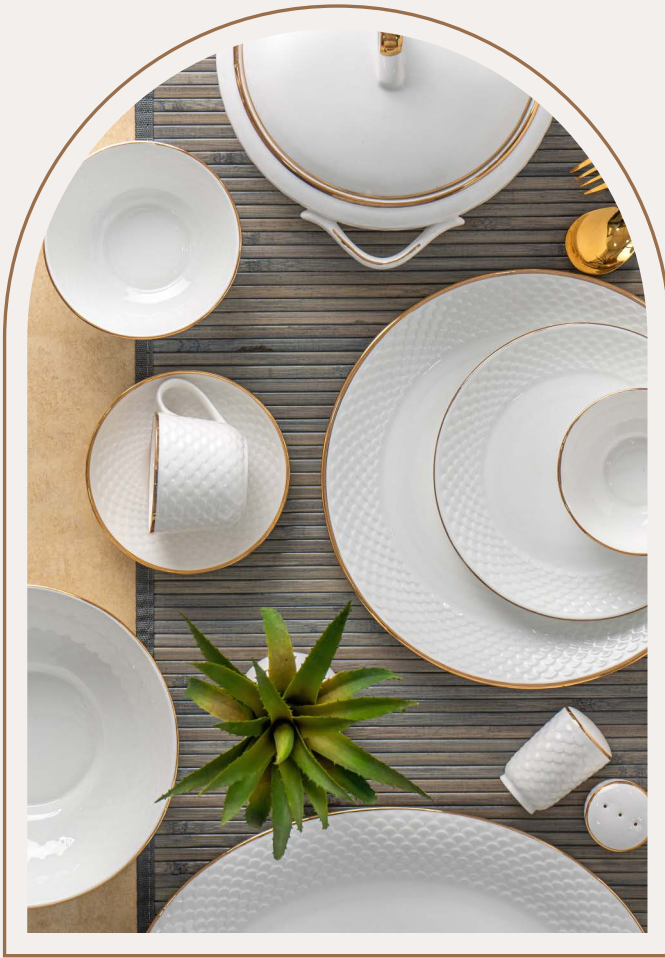

1401

Ripple Collection
Design registration No.294066

SAP CODE	ITEM	PKG.	☐	MRP
FG006737	D/SET 40 PCS	TP	1	₹ 12,469
FG006900	D/SET 56 PCS	TP	1	₹ 16,169
FG006447	D/SET 65 PCS	TP	1	₹ 15,049
FG006449	D/SET 79 PCS	TP	1	₹ 18,779

Impression Series

Ripple Dinner Set

SAP CODE	ITEM	PKG.	☐	MRP
FG006445	D/SET 40 PCS	TP	1	₹ 21,999
FG006448	D/SET 65 PCS	TP	1	₹ 28,999
FG006450	D/SET 79 PCS	TP	1	₹ 31,999