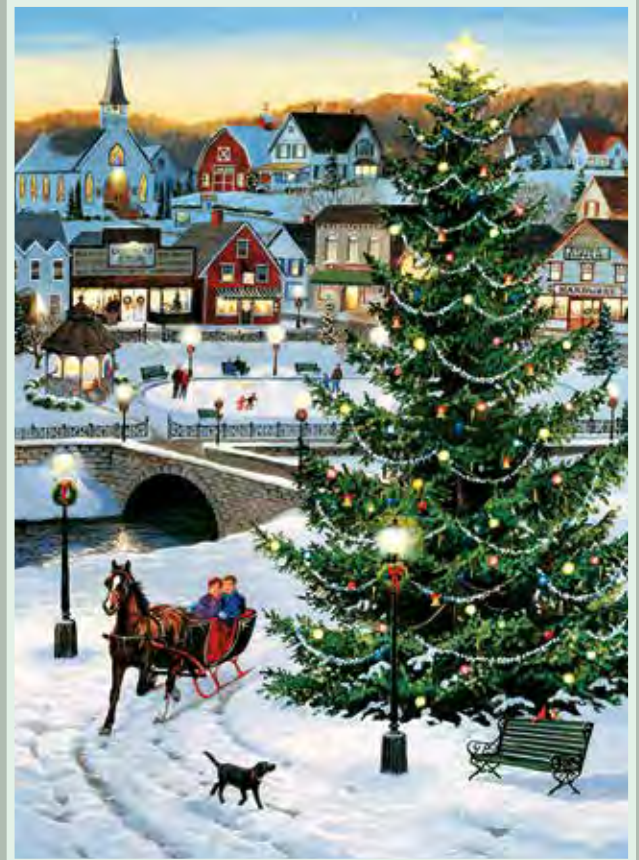

*New!* 40242 | Home for Christmas  
©Greg and Company LLC

40215 | Christmas on the Farm  
©Greg and Company LLC

*New!* 40237 | Merry Christmas  
©Greg and Company LLC

40049 | Twelve Days of Christmas Quilt  
©Cobble Hill Puzzle Company Ltd. 6 25012 40049 7