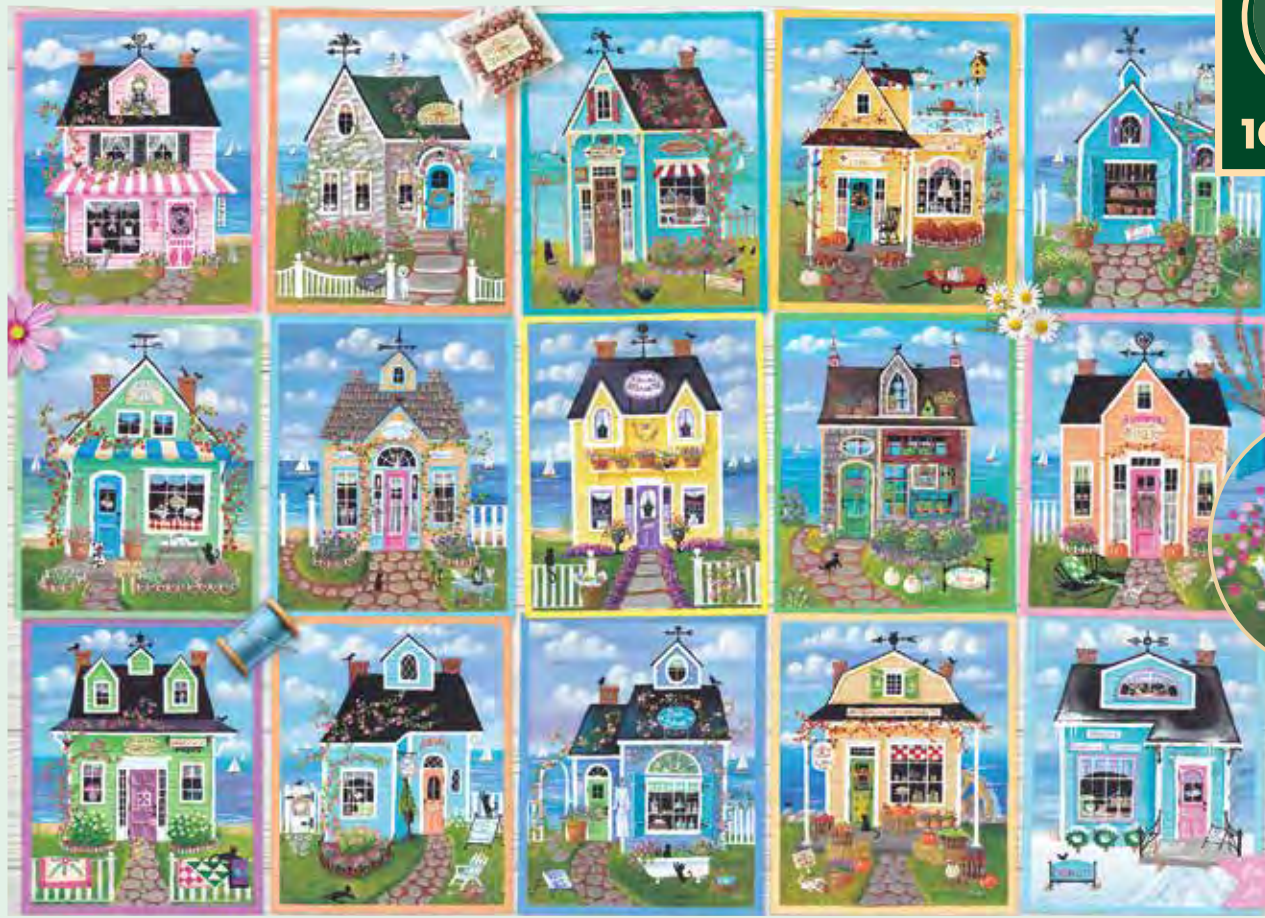

40064 | Seashore
©Joelle McIntyre | Blue Sky Art & Design

40063 | Lakeshore
©Greg and Company LLC

1000+

A PART OF THE IMAGE AT ACTUAL SIZE

New!

40309
Seaside
Shops

©Kim Leo

6 25012 40309 2