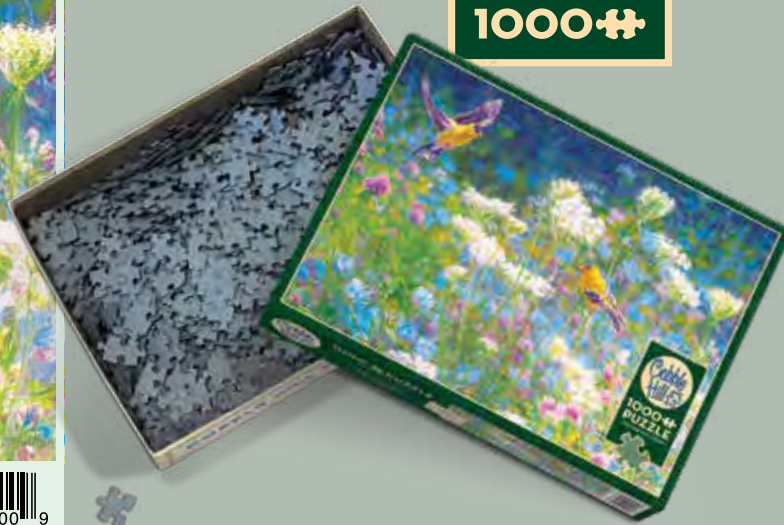

1000+

New!

40300 | Visiting the Meadow

©Beth Hoselton | Ansada Licensing Group LLC

40179 | Popular Backyard Wild Birds of North America

©Catherine McClung

40264 | Fly Fishing

©Hayden Lambson | MHS Licensing

40177 | Ducks of North America

©David Maass

40173 | Nesting Eagles

©Michael Sieve

BOARD SIZE: 26.625" x 19.25"

BOX SIZE: 11.25" x 8.25" x 2"

POSTER SIZE: 14" x 10"

1000+