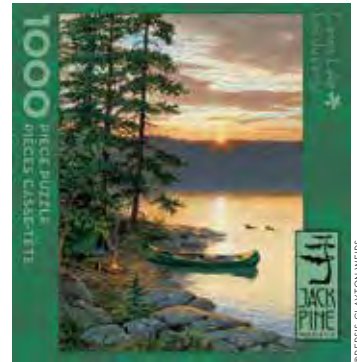

©BRISS CLAYTON WEIRS

70066
Canoe Lake 6 25012 70066 5