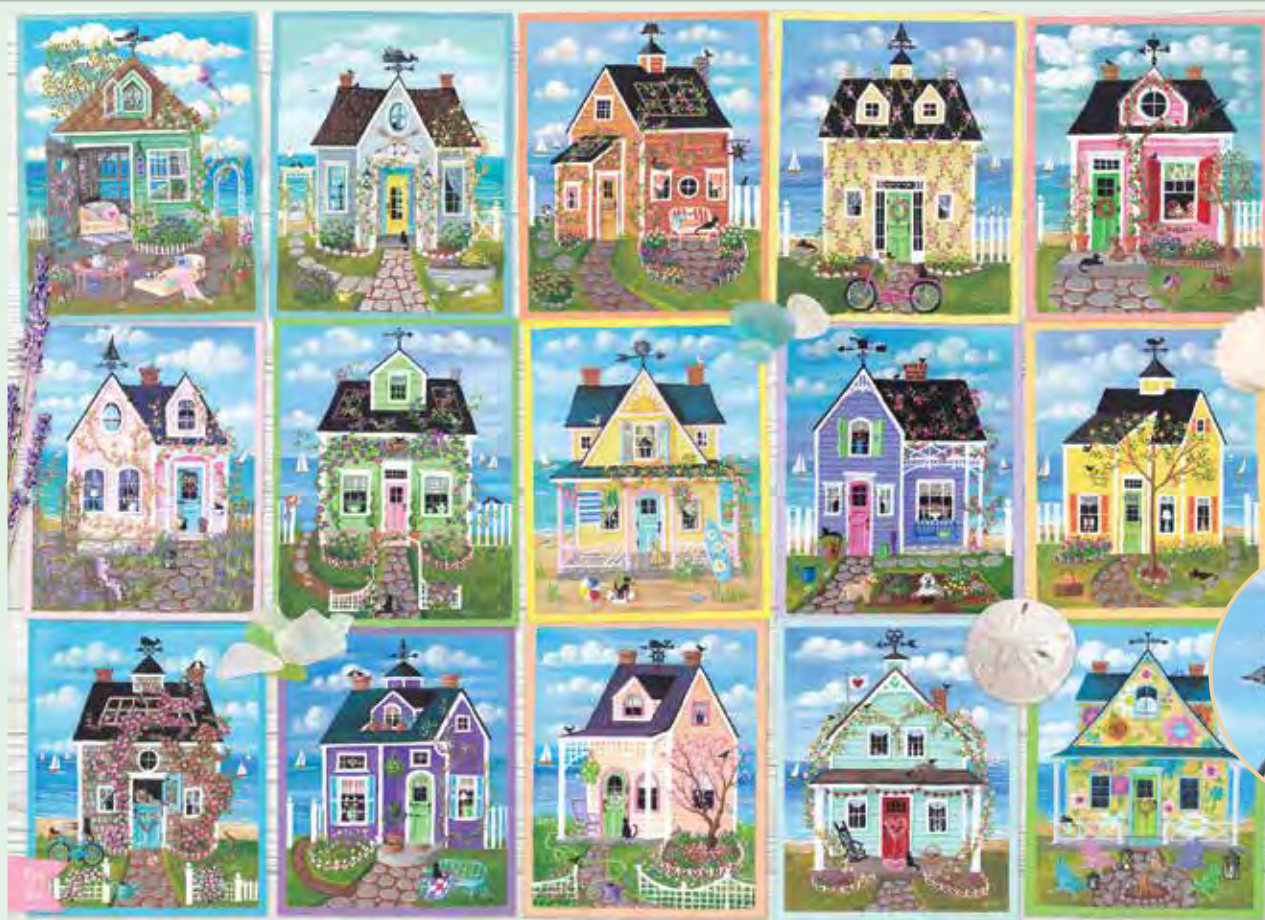

A PART OF THE IMAGE AT ACTUAL SIZE

*New!*

40285  
Seaside  
Cottages

©Kim Leo

6 25012 40285 9

40021 | Leviathan of Glacier Bay  
©Beth Hoselton | Ansada Licensing Group LLC

40183 | Orcas  
©Persis Clayton Weirs