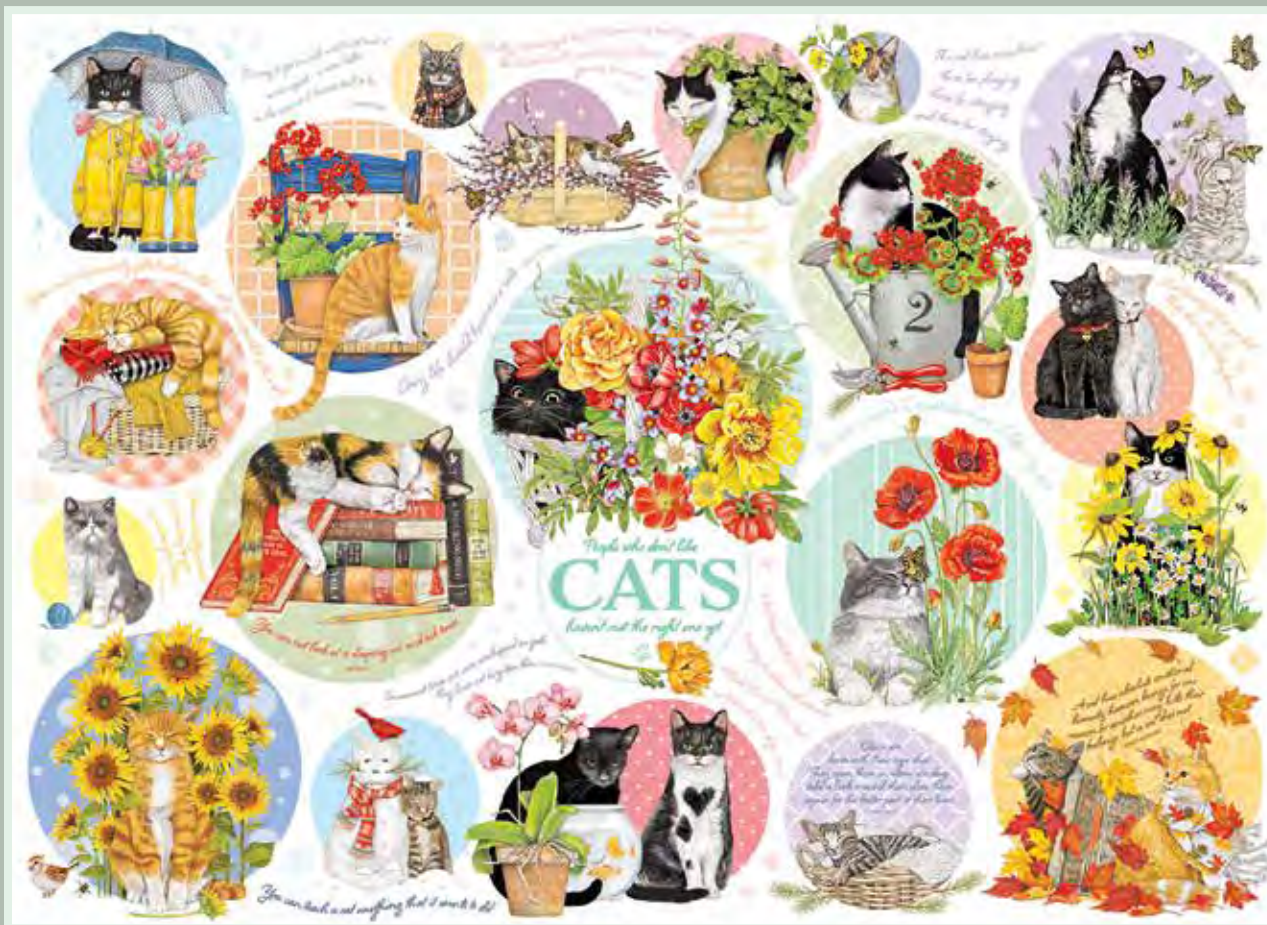

New! **40307** | Kitten Slumber Party
©Giordano Studios LLC

New! **40249** | Kitty Librarians
©Giordano Studios LLC

1000+

New!

40298
Cat Thoughts
©Mary Lake-Thompson

6 25012 40298 9