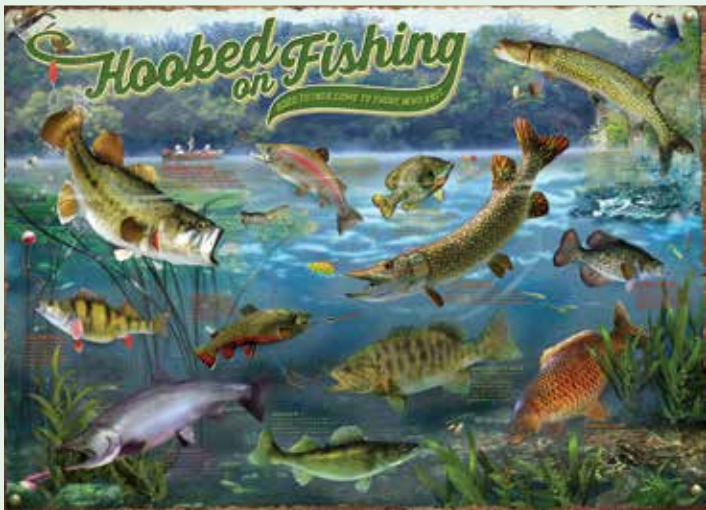

**40198** | Rest Stop  
©Derk Hansen | MHS Licensing

**40199** | Fishing Cabin  
©Mark Keathley | J.Q. Licensing LLC

*New!*

**40281** | Bob's Beer & Bait  
©Bigelow Illustrations | artlicensing.com

**40182** | Brook Trout  
©Beth Hoselton | Ansada Licensing Group LLC