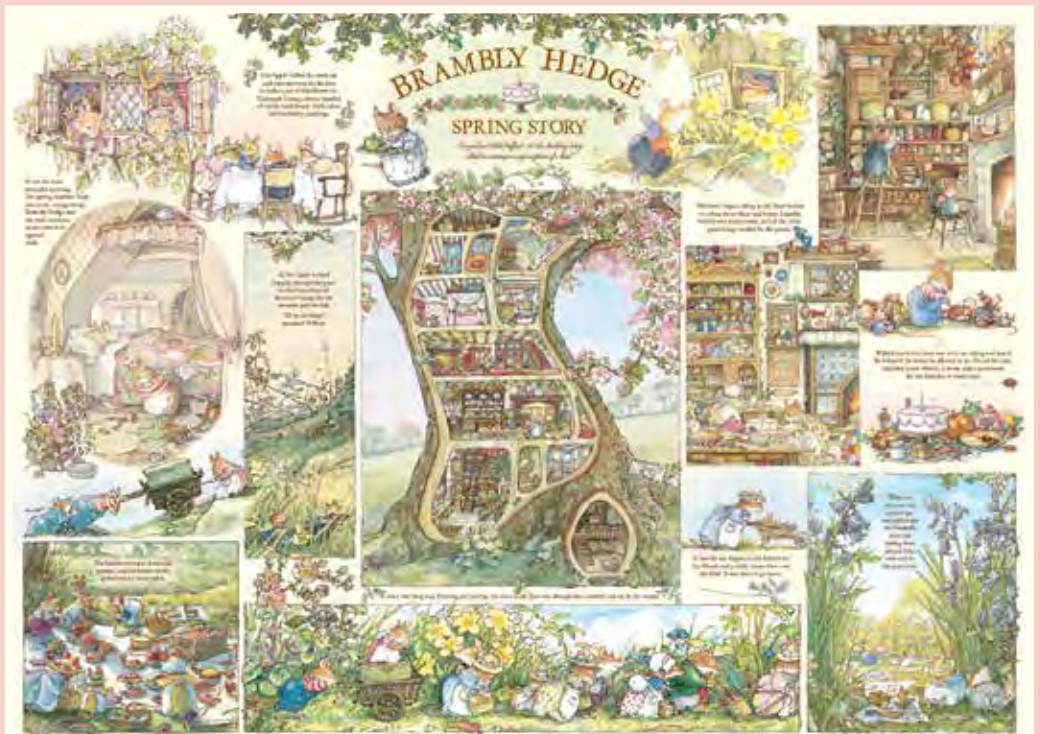

A PART OF THE IMAGE AT ACTUAL SIZE

40083 | Fruit and Flutterbies  
©Barbara Behr | Blue Sky Art & Design

40013 | Cottage Gardens  
©Lucy Grossmith | artlicensing.com

40084 | Beaucoup Bouquet  
©Barbara Behr | Blue Sky Art & Design

40079 | Parisian Flowers  
©Barbara Behr | Blue Sky Art & Design

**THE BRAMBLY HEDGE** books, by Jill Barklem, detail the lives and adventures of mice that lead idyllic lives where community values flourish and seasonal self-sufficiency is the order of the day.

The books were an immediate success with readers of all ages, and have been translated into several languages, selling more than seven million copies.

These puzzles are storyboards of each tale: *Spring Story*, *Summer Story*, *Autumn Story*, and *Winter Story*.