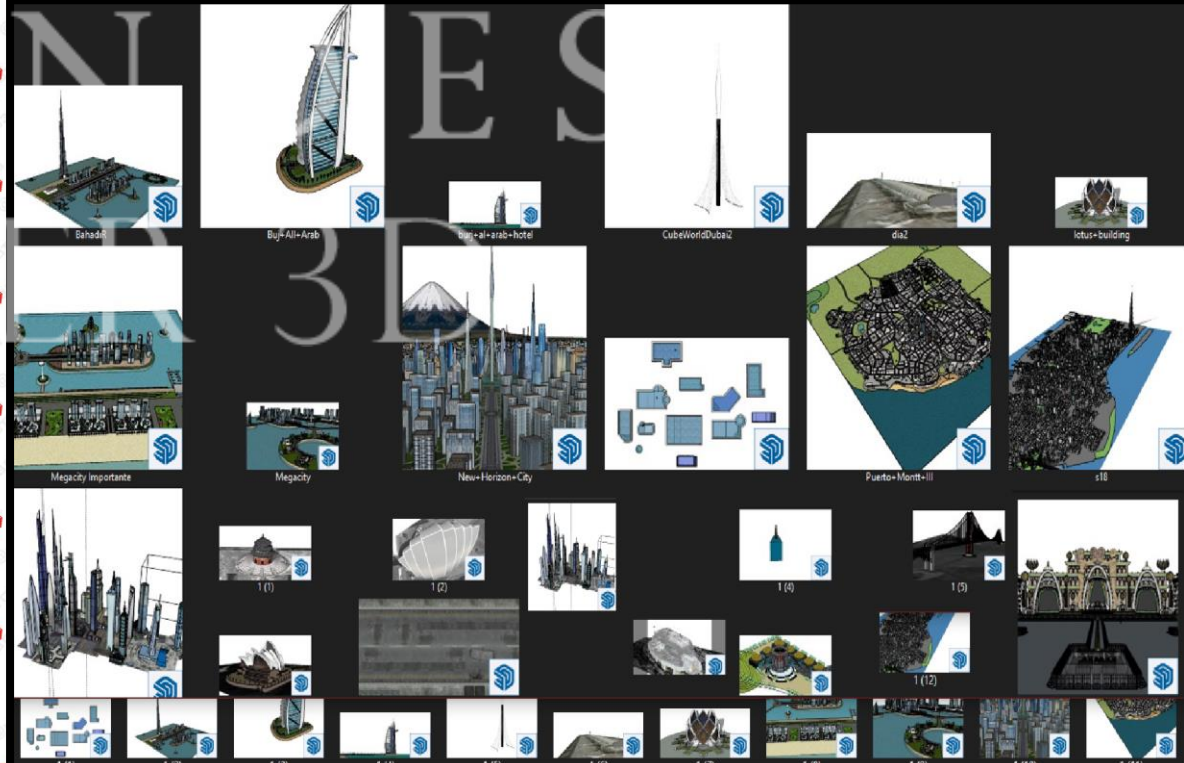

SketchUp
Sketchup Content 400 GB
Library + Scenes
High Quality Models

SKETCHUP LIBRARY EXTERIOR

SketchUp
Sketchup Content 400 GB
Library + Scenes
High Quality Models

YOU CAN WATCH THE VIDEOS TO SEE THE MODELS IN MORE DETAIL