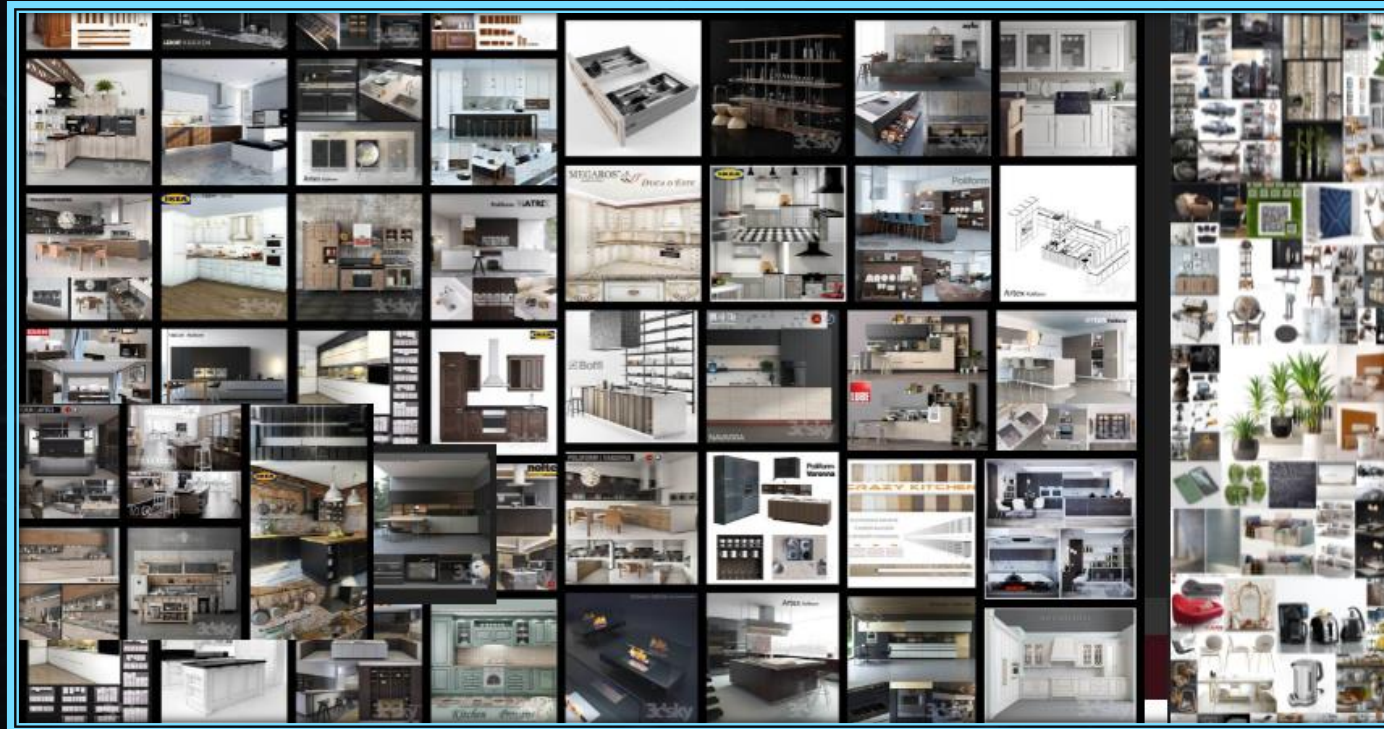

LIBRARY FBX COMPATIBLE WITH ALL PROGRAMS

The 3D packs contain more than 50,000 high-quality models and more than 40,000 PBR 4K, 6K, 8K textures. All packs are compatible with all 3D and architecture programs on the market, since they are in FBX and OBJ formats, which are universal formats for 3D.
ATTENTION: These 20 TB are Internet compilations, they are designed to save the user time in searching and organizing 3D content for architecture. These packages are not sold since they are compilations, it is only a gift for people who purchase my main packs that are based on Lumion, D5 Render and Sketchup of which make up a total of 2,000 GB.