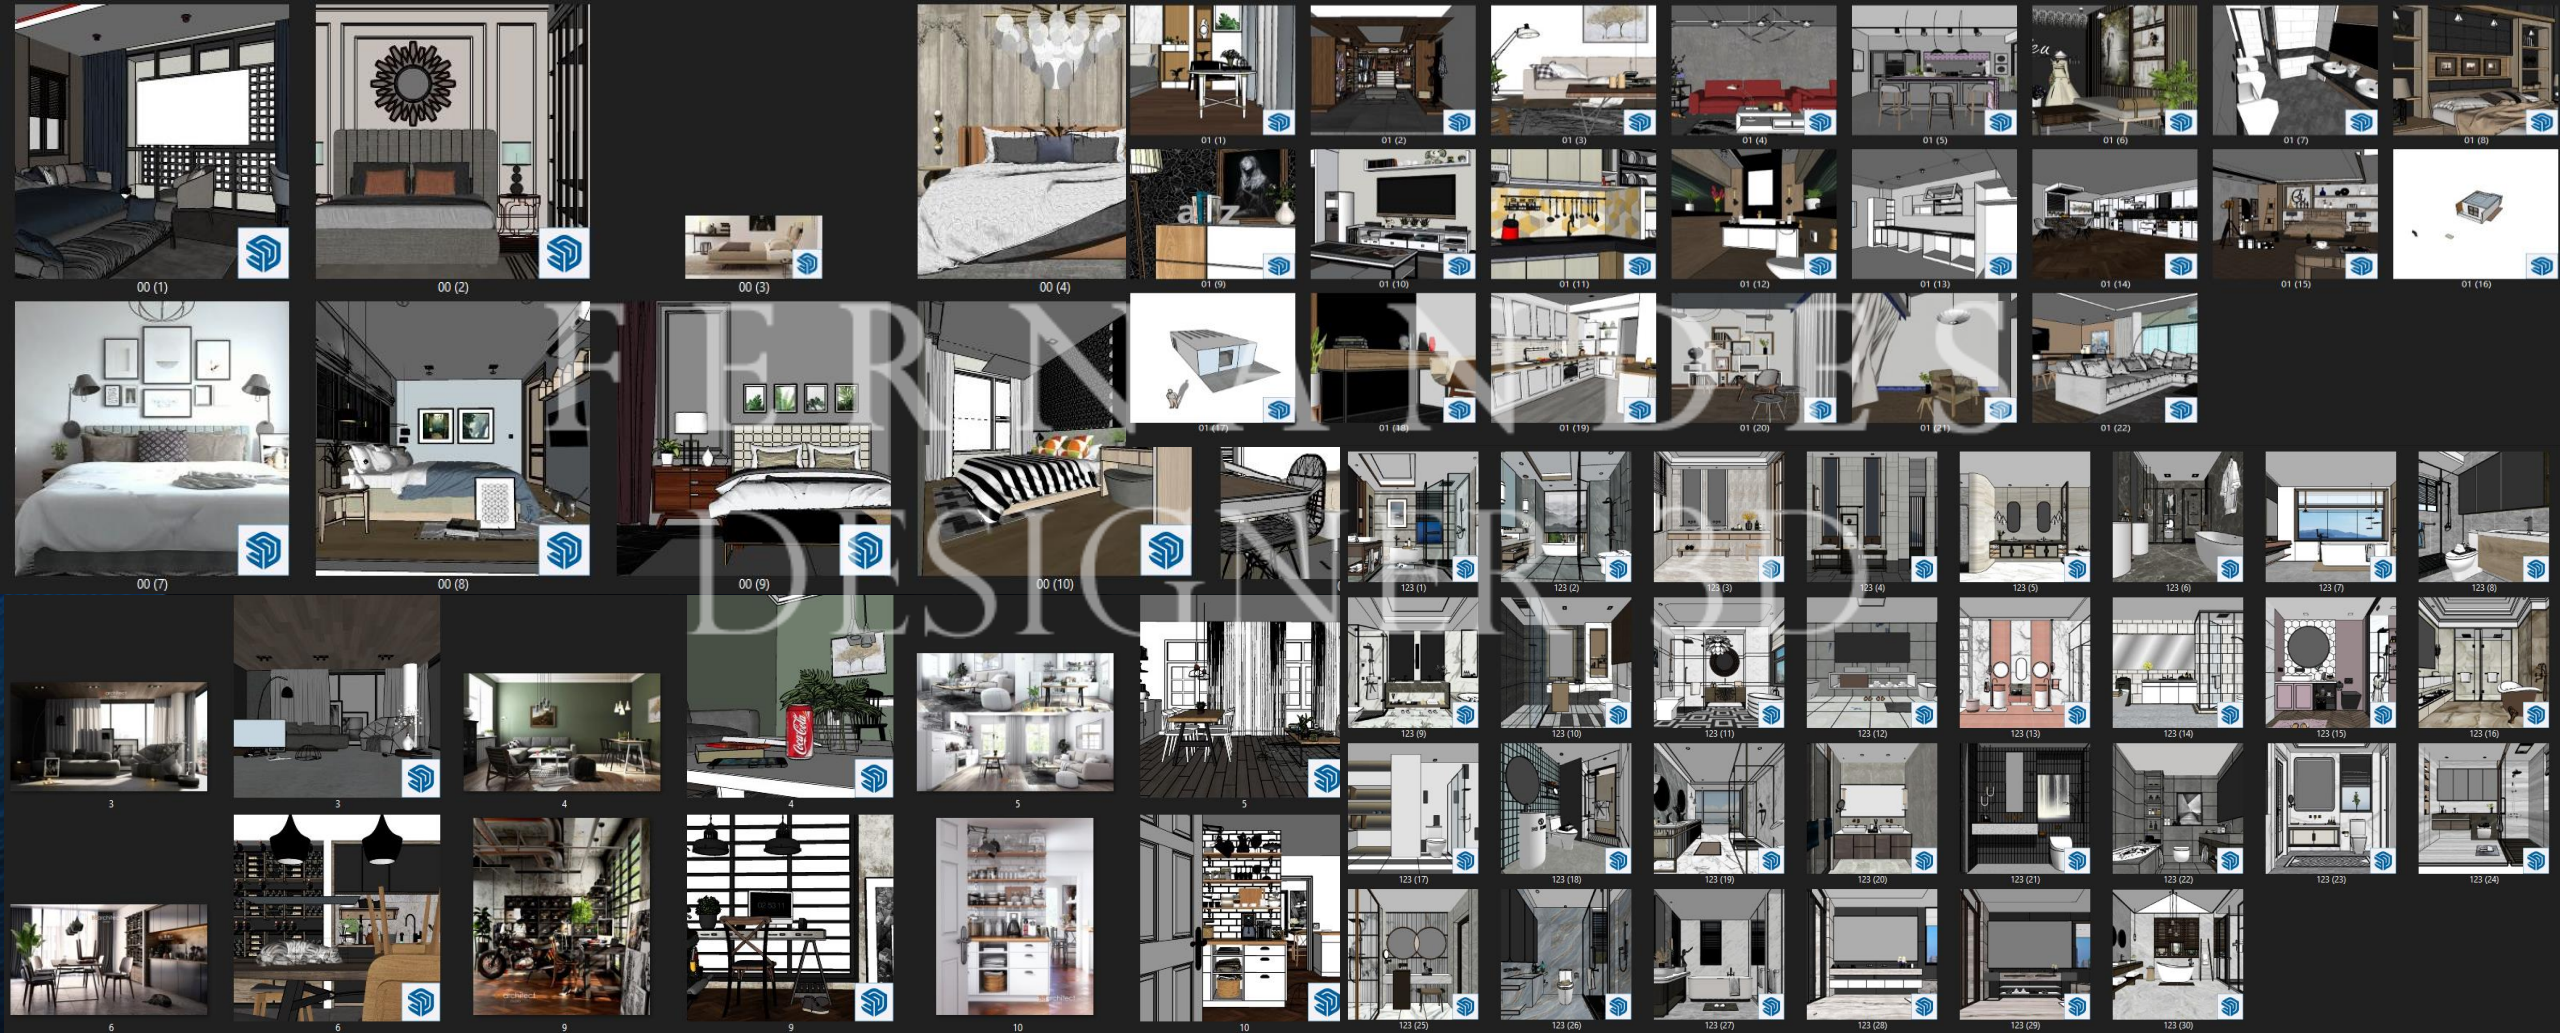

SketchUp

Sketchup Content 400 GB
Library + Scenes
High Quality Models

SKETCHUP LIBRARY INTERIOR

SketchUp

Sketchup Content 400 GB
Library + Scenes
High Quality Models

YOU CAN WATCH THE VIDEOS TO SEE THE MODELS IN MORE DETAIL