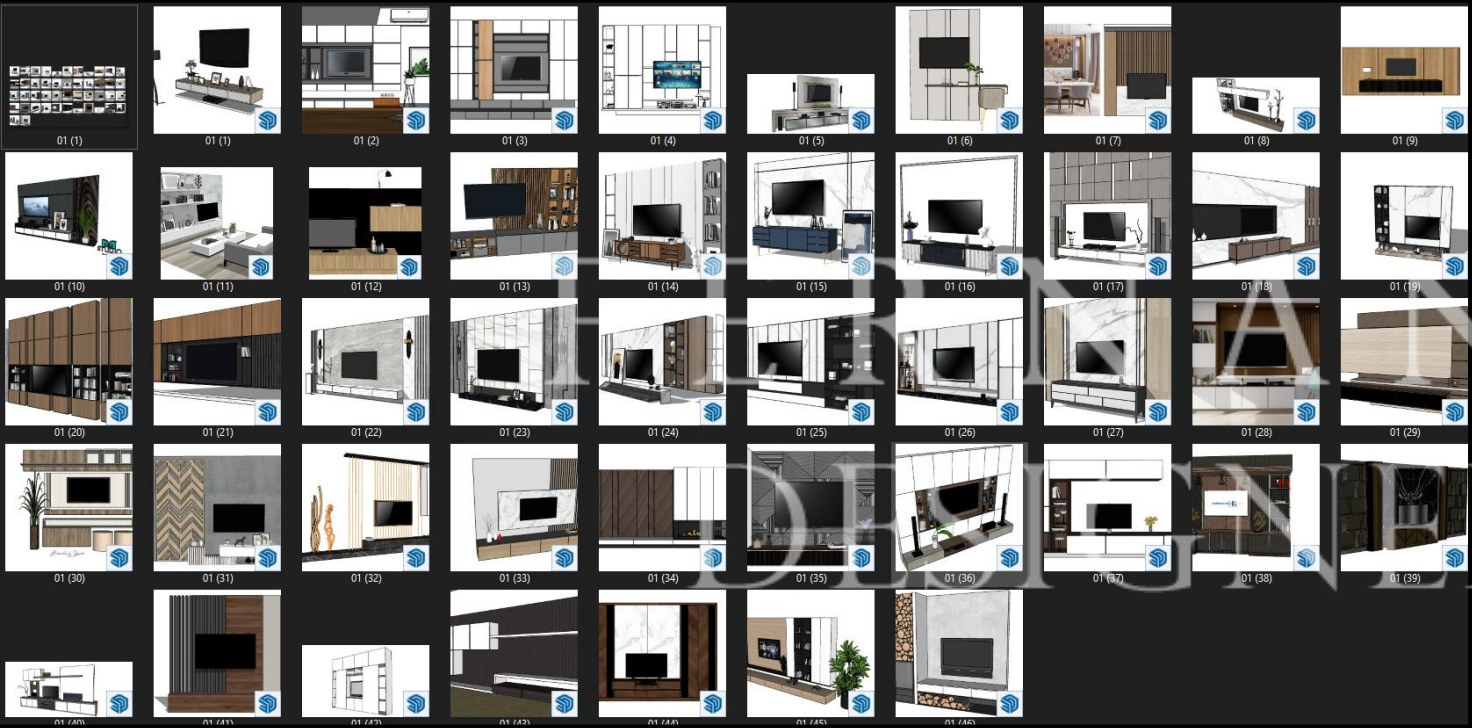

SketchUp
Library + Scenes
High Quality Models

SKETCHUP LIBRARY INTERIOR

SketchUp
Library + Scenes
High Quality Models

YOU CAN WATCH THE VIDEOS TO SEE THE MODELS IN MORE DETAIL

SketchUp Content 400 GB
Library + Scenes
High Quality Models

SKETCHUP LIBRARY INTERIOR

SketchUp Content 400 GB
Library + Scenes
High Quality Models

YOU CAN WATCH THE VIDEOS TO SEE THE MODELS IN MORE DETAIL

SketchUp
Sketchup Content 400 GB
Library + Scenes
High Quality Models

SKETCHUP LIBRARY INTERIOR

YOU CAN WATCH THE VIDEOS TO SEE THE MODELS IN MORE DETAIL

SketchUp
Sketchup Content 400 GB
Library + Scenes
High Quality Models

SketchUp
 Sketchup Content 400 GB
 Library + Scenes
 High Quality Models