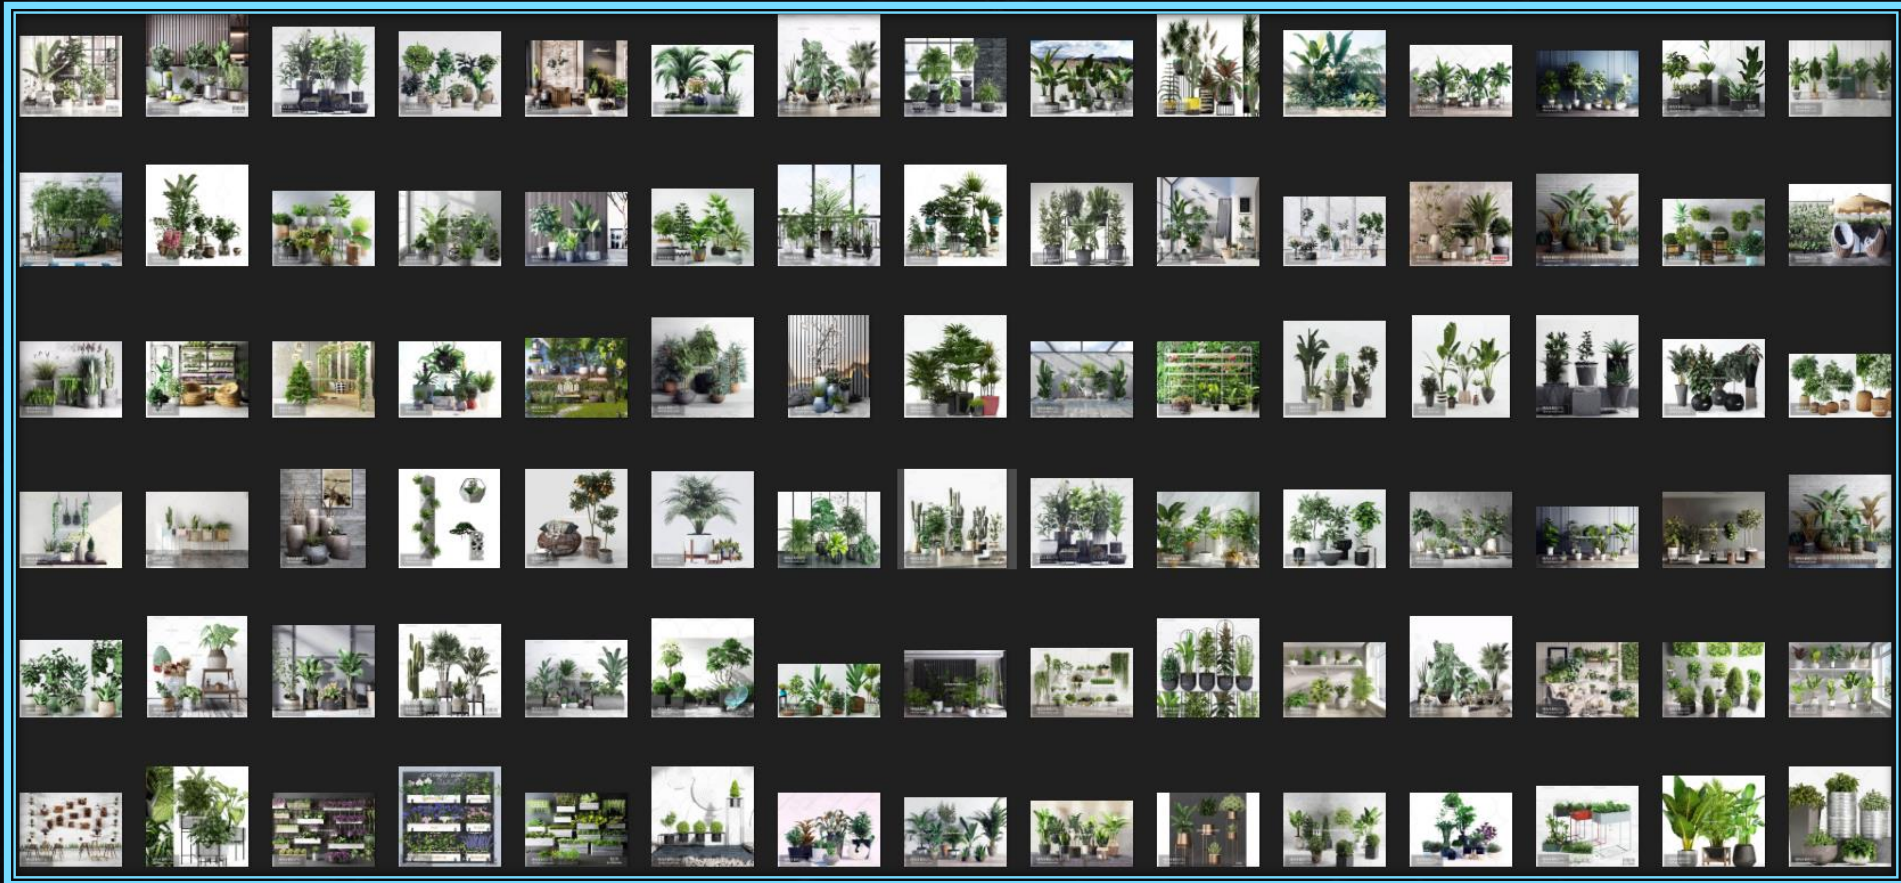

LIBRARY FBX COMPATIBLE WITH ALL PROGRAMS

The 3D packs contain more than 50,000 high-quality models and more than 40,000 PBR 4K, 6K, 8K textures. All packs are compatible with all 3D and architecture programs on the market, since they are in FBX and OBJ formats, which are universal formats for 3D. ATTENTION: These 20 TB are Internet compilations, they are designed to save the user time in searching and organizing 3D content for architecture. These packages are not sold since they are compilations, it is only a gift for people who purchase my main packs that are based on Lumion, D5 Render and Sketchup of which make up a total of 2,000 GB.