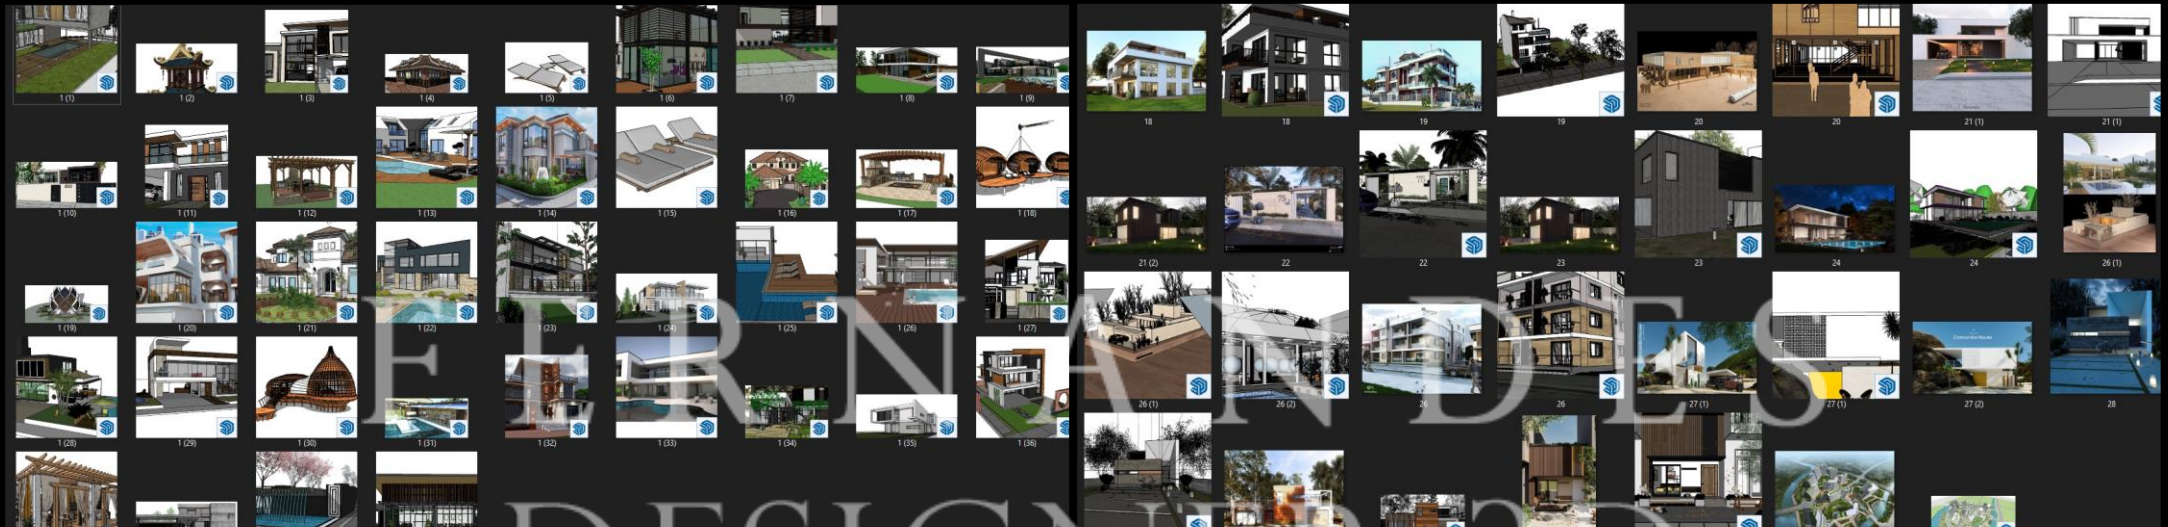

SKETCHUP LIBRARY EXTERIOR

 **SketchUp**
Sketchup Content 400 GB
Library + Scenes
High Quality Models

YOU CAN WATCH THE VIDEOS TO SEE THE MODELS IN MORE DETAIL

 **SketchUp**
Sketchup Content 400 GB
Library + Scenes
High Quality Models

SKETCHUP LIBRARY EXTERIOR

 **SketchUp**
Sketchup Content 400 GB
Library + Scenes
High Quality Models

YOU CAN WATCH THE VIDEOS TO SEE THE MODELS IN MORE DETAIL

SketchUp
 Sketchup Content 400 GB
 Library + Scenes
 High Quality Models

SKETCHUP LIBRARY EXTERIOR

SketchUp
 Sketchup Content 400 GB
 Library + Scenes
 High Quality Models

YOU CAN WATCH THE VIDEOS TO SEE THE MODELS IN MORE DETAIL

3DFERNANDES
 DESIGNER 3D

 **SketchUp**
Sketchup Content 400 GB
Library + Scenes
High Quality Models