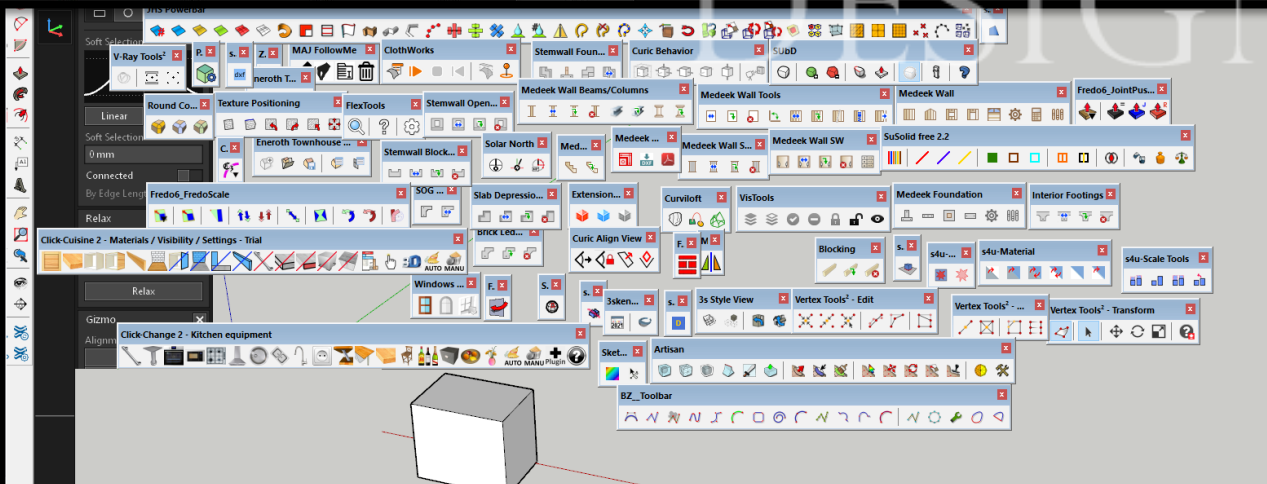

SketchUp
Sketchup Content 400 GB
Library + Scenes
High Quality Models

SKETCHUP LIBRARY INTERIOR

SketchUp
Sketchup Content 400 GB
Library + Scenes
High Quality Models

YOU CAN WATCH THE VIDEOS TO SEE THE MODELS IN MORE DETAIL