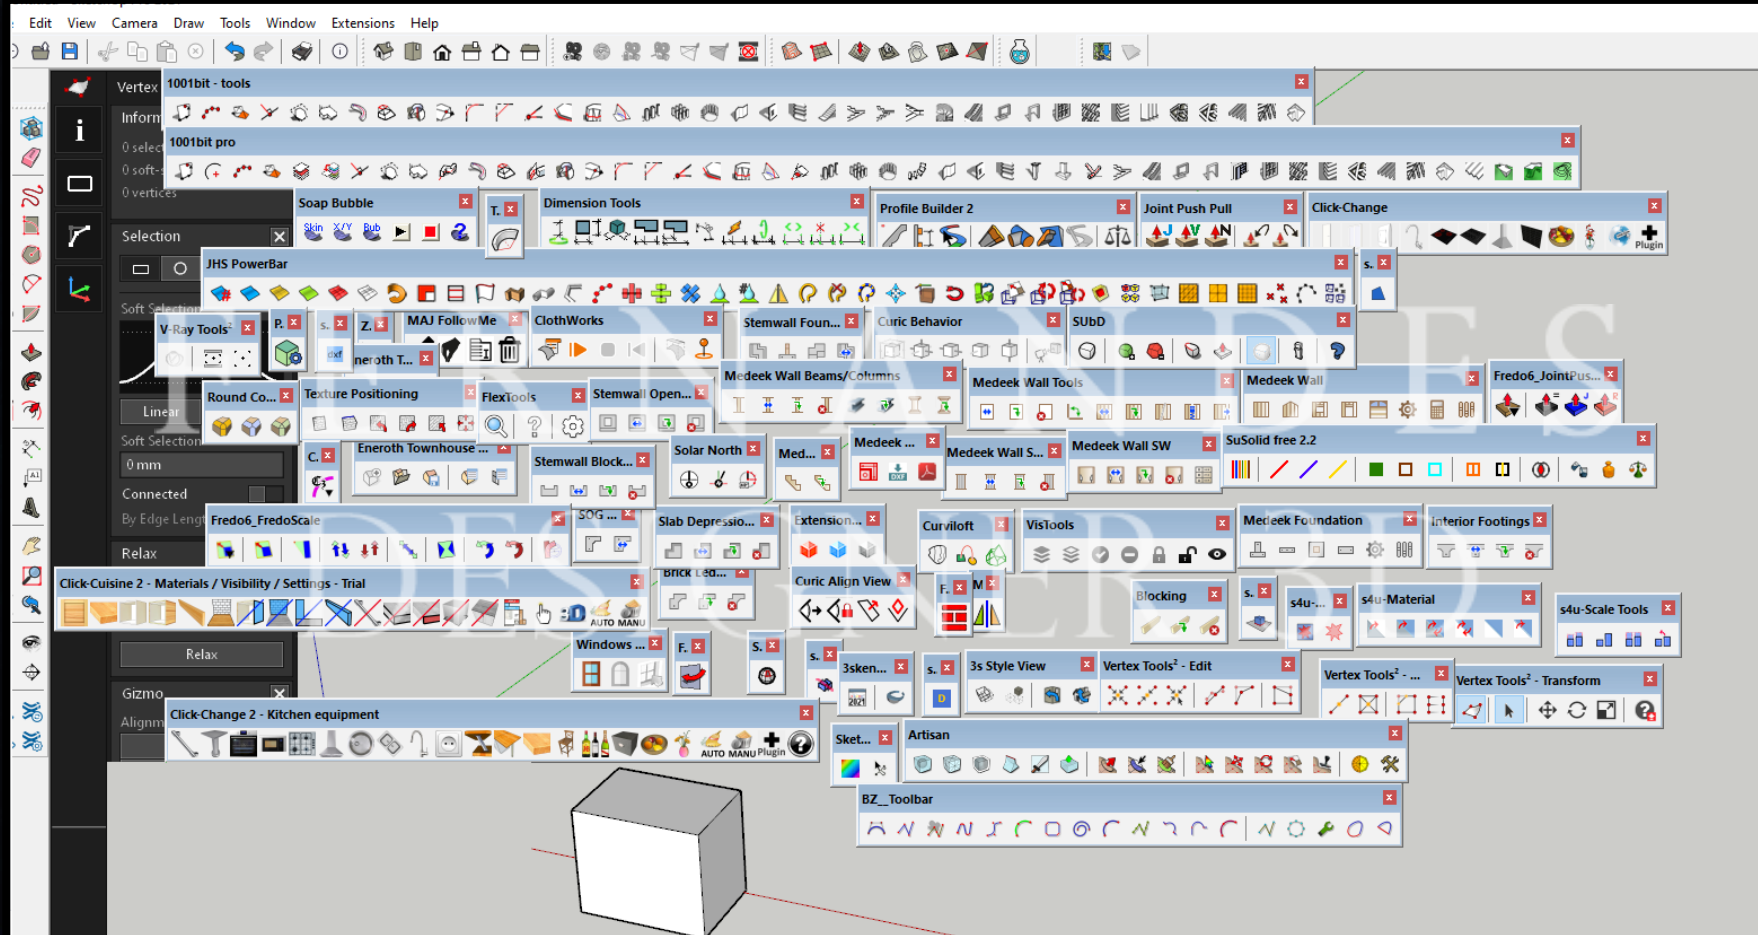

0-Plugins 200 Sketchup

SketchUp
Sketchup Content 400 GB
Library + Scenes
High Quality Models

SKETCHUP PLUGINS

YOU CAN WATCH THE VIDEOS TO SEE THE MODELS IN MORE DETAIL

SketchUp
Sketchup Content 400 GB
Library + Scenes
High Quality Models