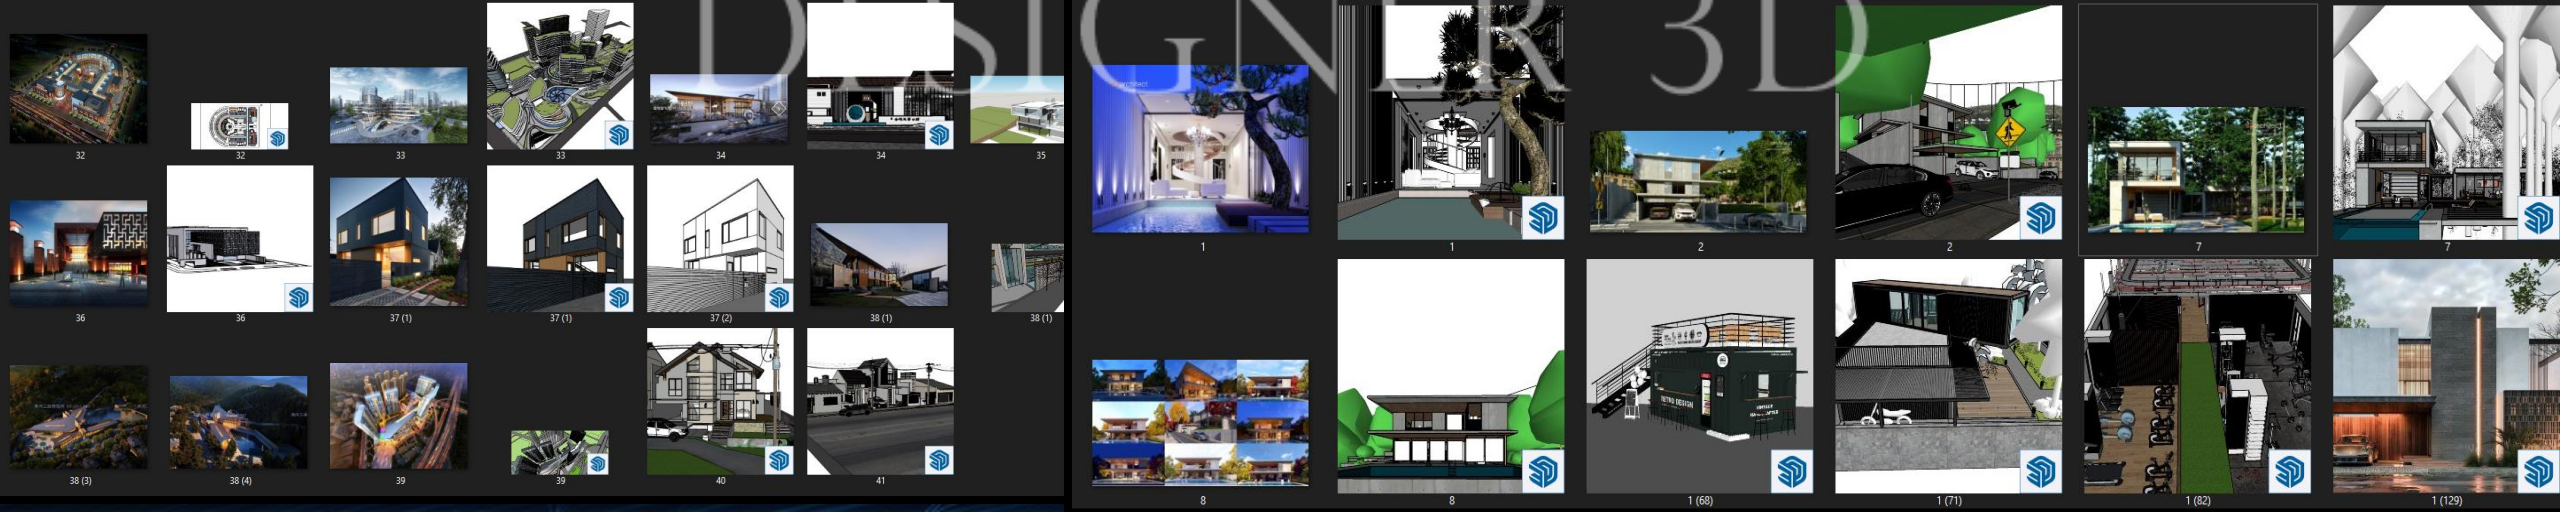

SketchUp
Sketchup Content 400 GB
Library + Scenes
High Quality Models

SKETCHUP LIBRARY EXTERIOR

SketchUp
Sketchup Content 400 GB
Library + Scenes
High Quality Models

YOU CAN WATCH THE VIDEOS TO SEE THE MODELS IN MORE DETAIL

3DFERNANDES
DESIGNER 3D