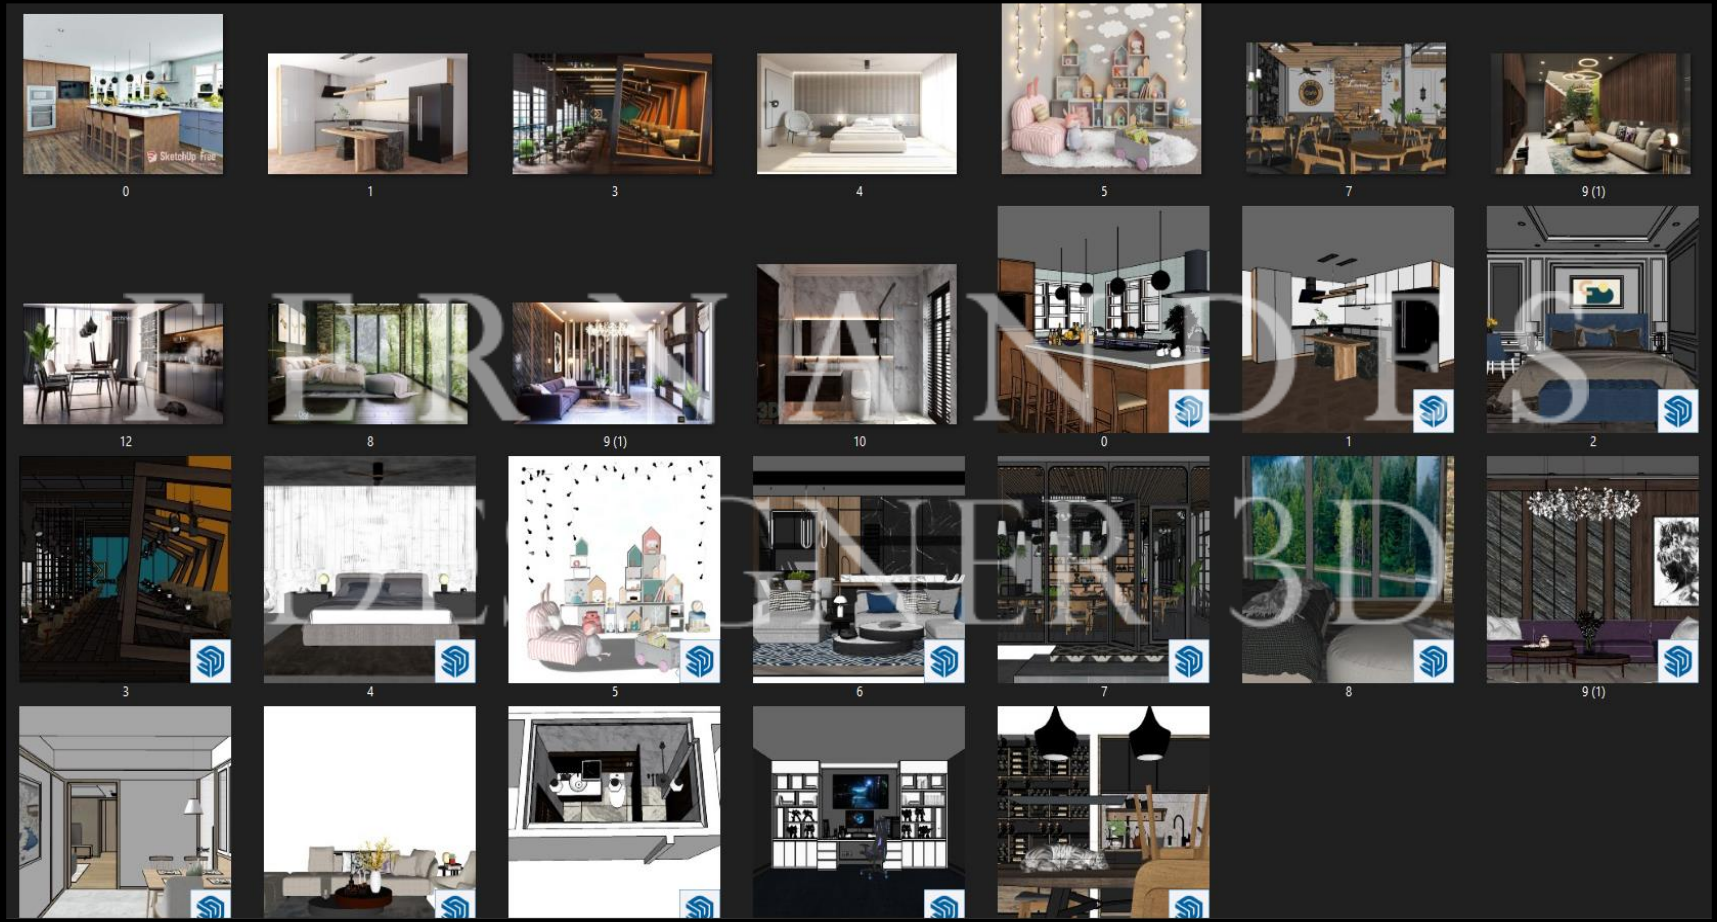

SketchUp
Sketchup Content 400 GB
Library + Scenes
High Quality Models

SKETCHUP LIBRARY INTERIOR

SketchUp
Sketchup Content 400 GB
Library + Scenes
High Quality Models

YOU CAN WATCH THE VIDEOS TO SEE THE MODELS IN MORE DETAIL