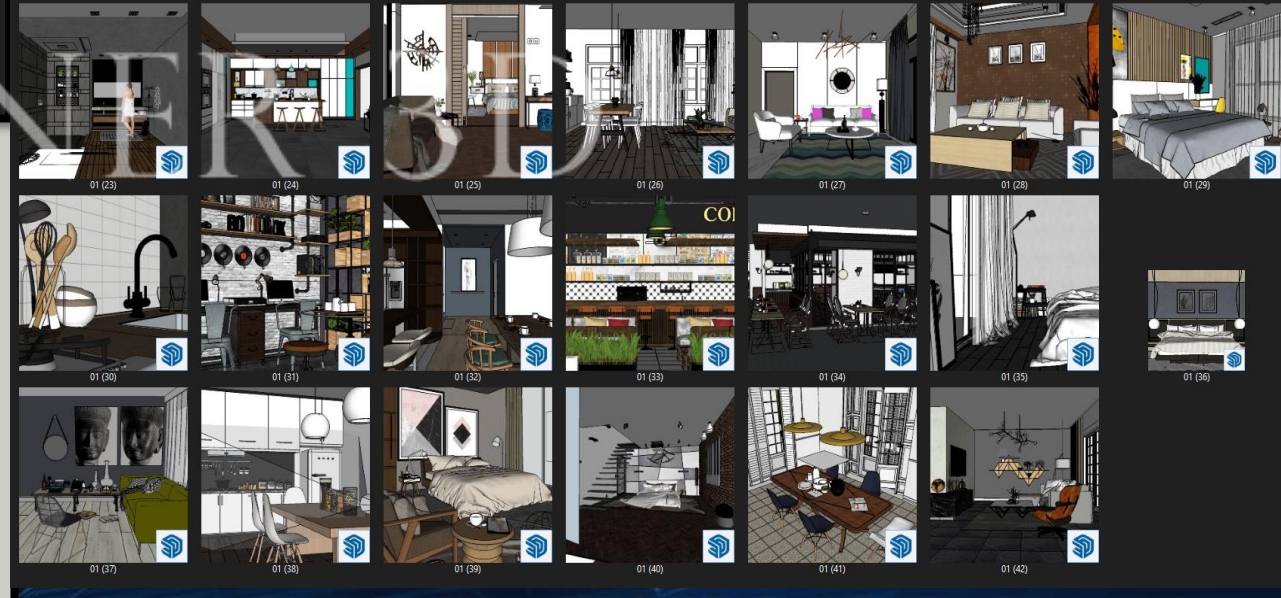

SketchUp
Sketchup Content 400 GB
Library + Scenes
High Quality Models

SKETCHUP LIBRARY INTERIOR

SketchUp
Sketchup Content 400 GB
Library + Scenes
High Quality Models

YOU CAN WATCH THE VIDEOS TO SEE THE MODELS IN MORE DETAIL