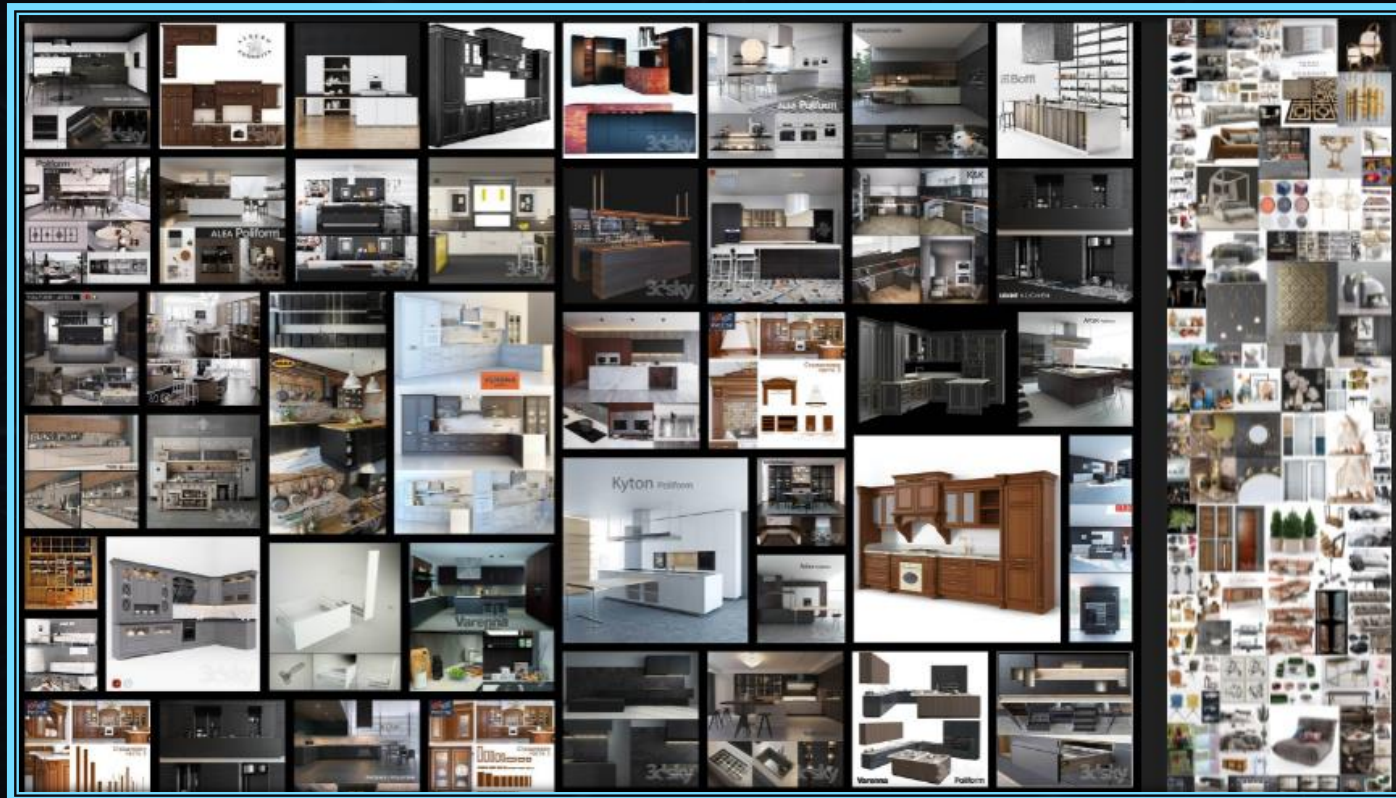

LIBRARY FBX COMPATIBLE WITH ALL PROGRAMS

The 3D packs contain more than 50,000 high-quality models and more than 40,000 PBR 4K, 6K, 8K textures. All packs are compatible with all 3D and architecture programs on the market, since they are in FBX and OBJ formats, which are universal formats for 3D. ATTENTION: These 20 TB are Internet compilations, they are designed to save the user time in searching and organizing 3D content for architecture. These packages are not sold since they are compilations, it is only a gift for people who purchase my main packs that are based on Lumion, D5 Render and Sketchup of which make up a total of 2,000 GB.