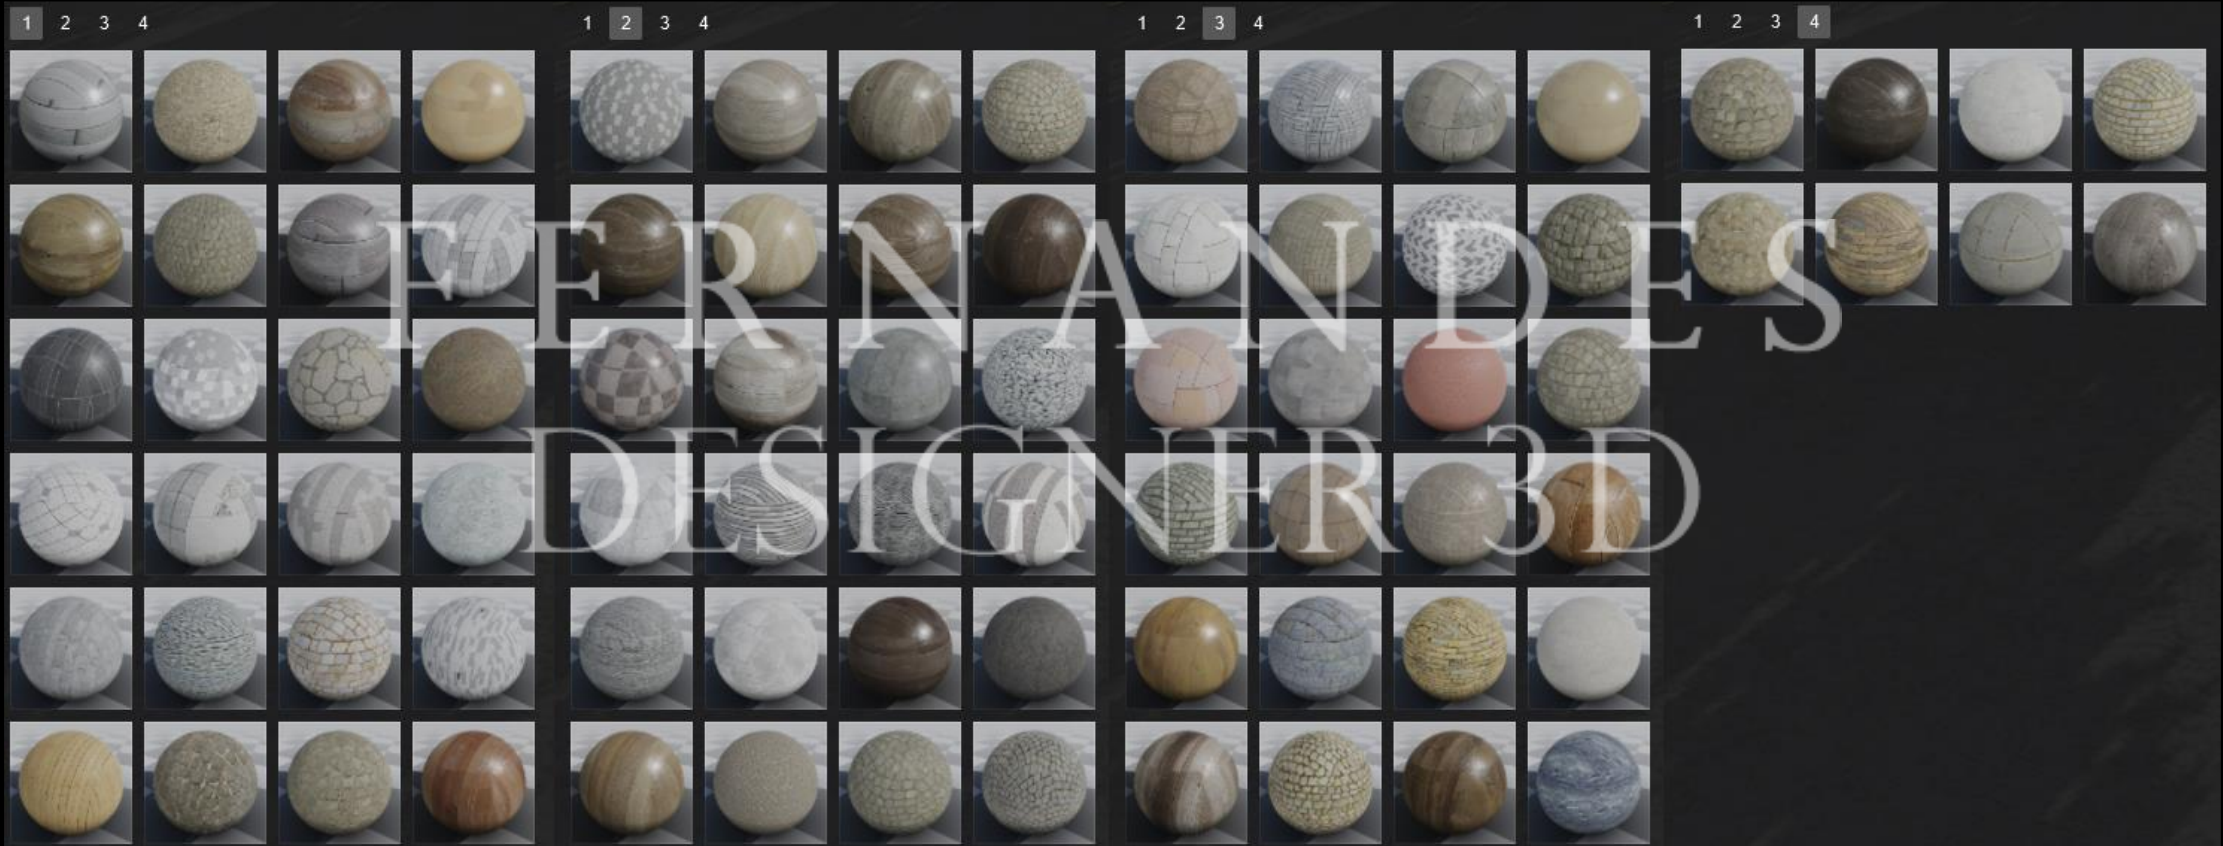

LUMION MATERIALS

YOU CAN WATCH THE VIDEOS TO SEE THE MODELS IN MORE DETAIL