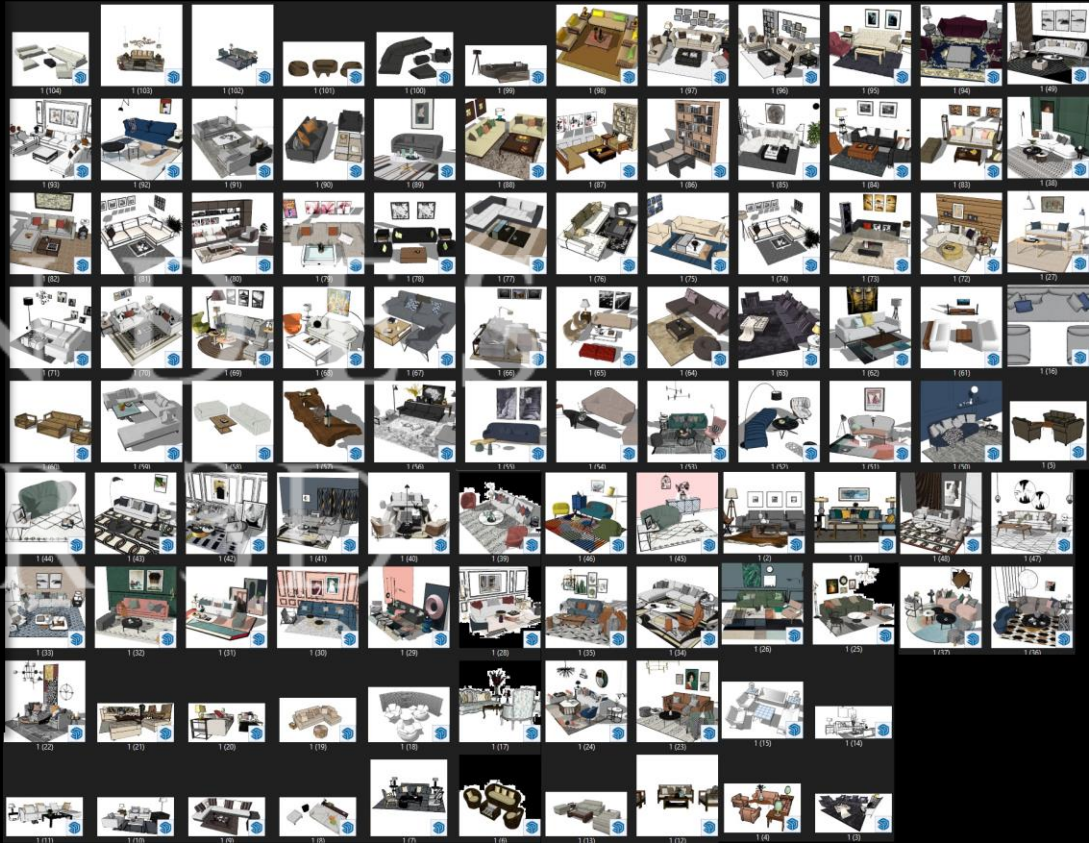

SketchUp
Library + Scenes
High Quality Models

SKETCHUP LIBRARY INTERIOR

SketchUp
Library + Scenes
High Quality Models

YOU CAN WATCH THE VIDEOS TO SEE THE MODELS IN MORE DETAIL

SketchUp Content 400 GB
Library + Scenes
High Quality Models

SKETCHUP LIBRARY INTERIOR

SketchUp Content 400 GB
Library + Scenes
High Quality Models

YOU CAN WATCH THE VIDEOS TO SEE THE MODELS IN MORE DETAIL

SketchUp
Sketchup Content 400 GB
Library + Scenes
High Quality Models

SKETCHUP LIBRARY INTERIOR

YOU CAN WATCH THE VIDEOS TO SEE THE MODELS IN MORE DETAIL

SketchUp
Sketchup Content 400 GB
Library + Scenes
High Quality Models

SketchUp
 Sketchup Content 400 GB
 Library + Scenes
 High Quality Models