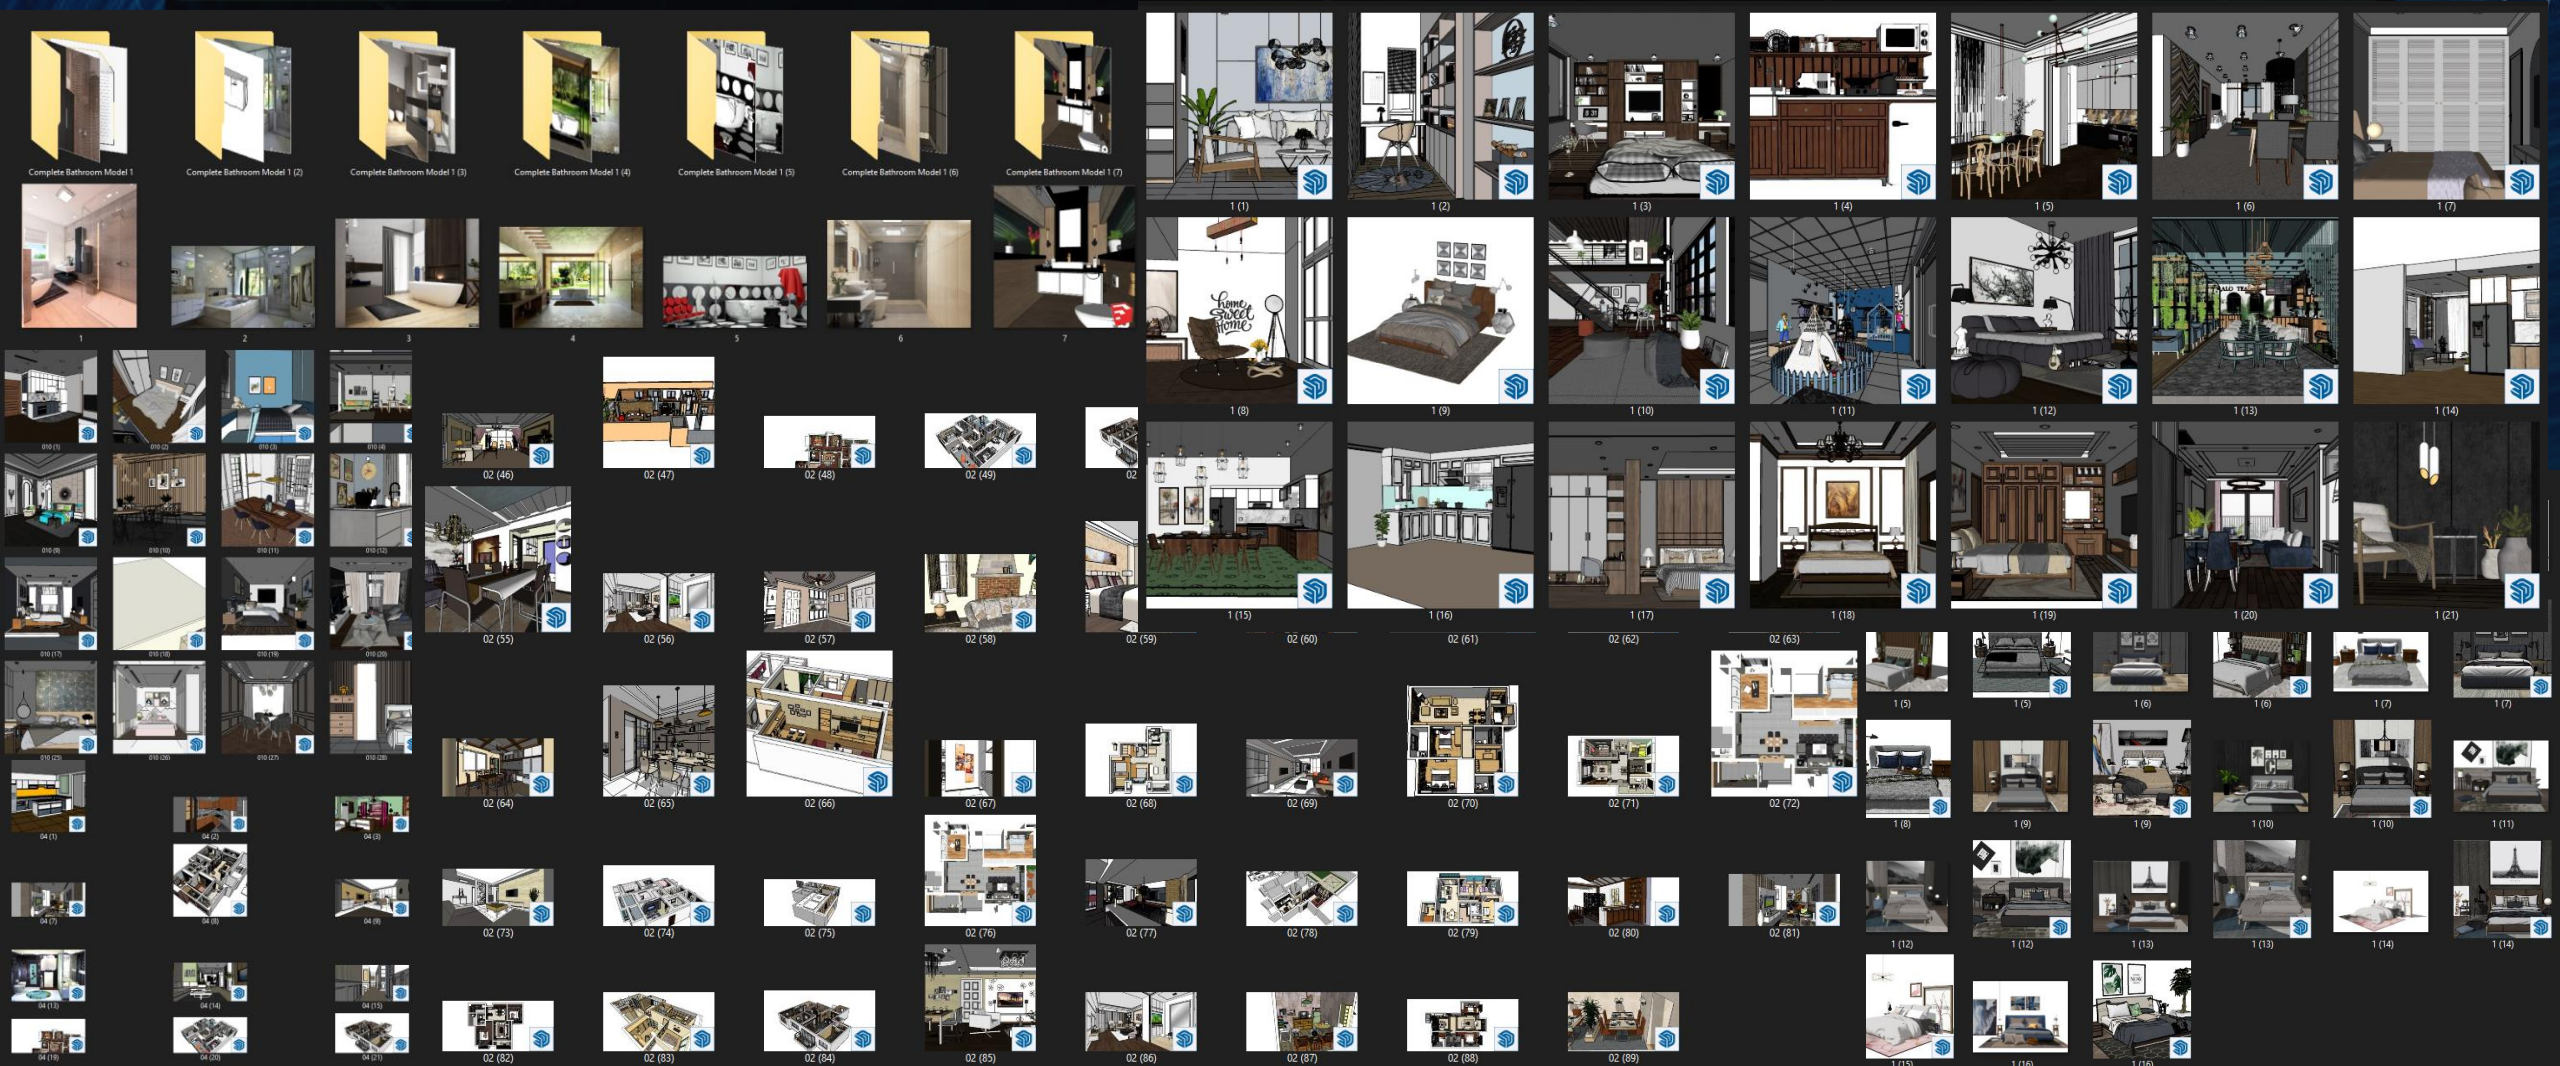

SketchUp
Library + Scenes
High Quality Models

SKETCHUP LIBRARY INTERIOR

SketchUp
Library + Scenes
High Quality Models

YOU CAN WATCH THE VIDEOS TO SEE THE MODELS IN MORE DETAIL

SketchUp Content 400 GB
Library + Scenes
High Quality Models

SKETCHUP LIBRARY INTERIOR

SketchUp Content 400 GB
Library + Scenes
High Quality Models

YOU CAN WATCH THE VIDEOS TO SEE THE MODELS IN MORE DETAIL

SketchUp
Sketchup Content 400 GB
Library + Scenes
High Quality Models