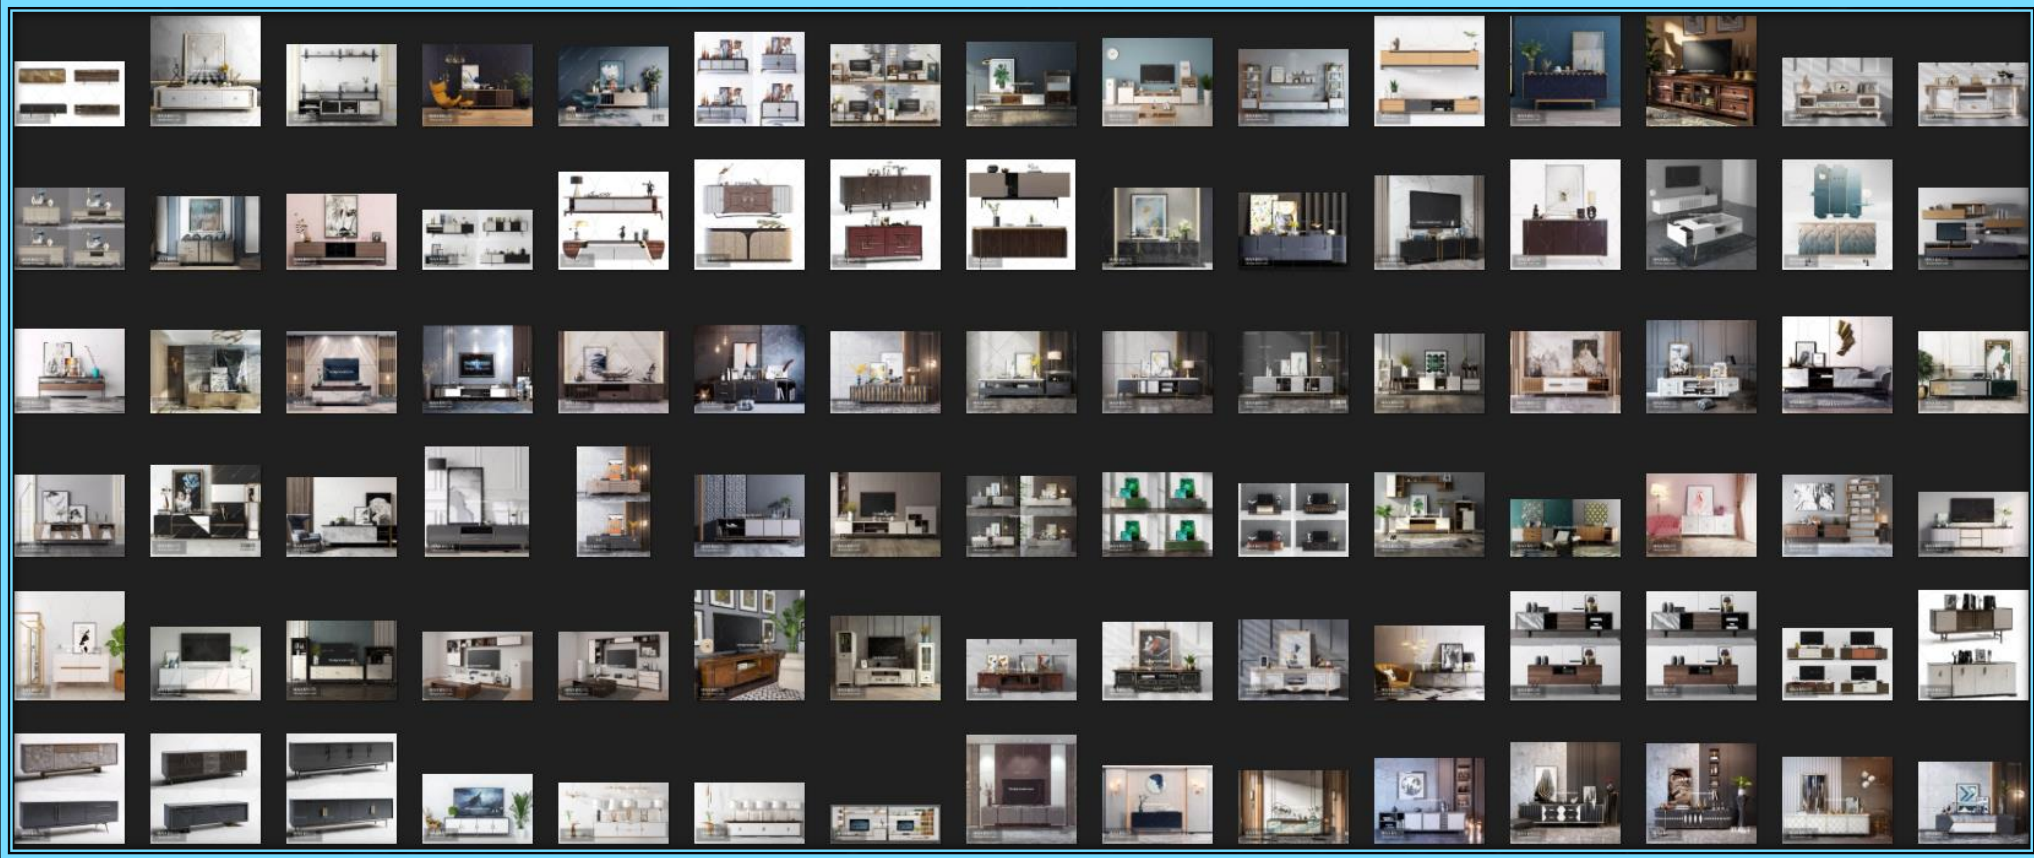

LIBRARY FBX COMPATIBLE WITH ALL PROGRAMS

The 3D packs contain more than 50,000 high-quality models and more than 40,000 PBR 4K, 6K, 8K textures. All packs are compatible with all 3D and architecture programs on the market, since they are in FBX and OBJ formats, which are universal formats for 3D.
ATTENTION: These 20 TB are internet compilations, they are designed to save the user time in searching and organizing 3D content for architecture. These packages are not sold since they are compilations, it is only a gift for people who purchase my main packs that are based on Lumion, D5 Render and Sketchup of which make up a total of 2,000 GB.