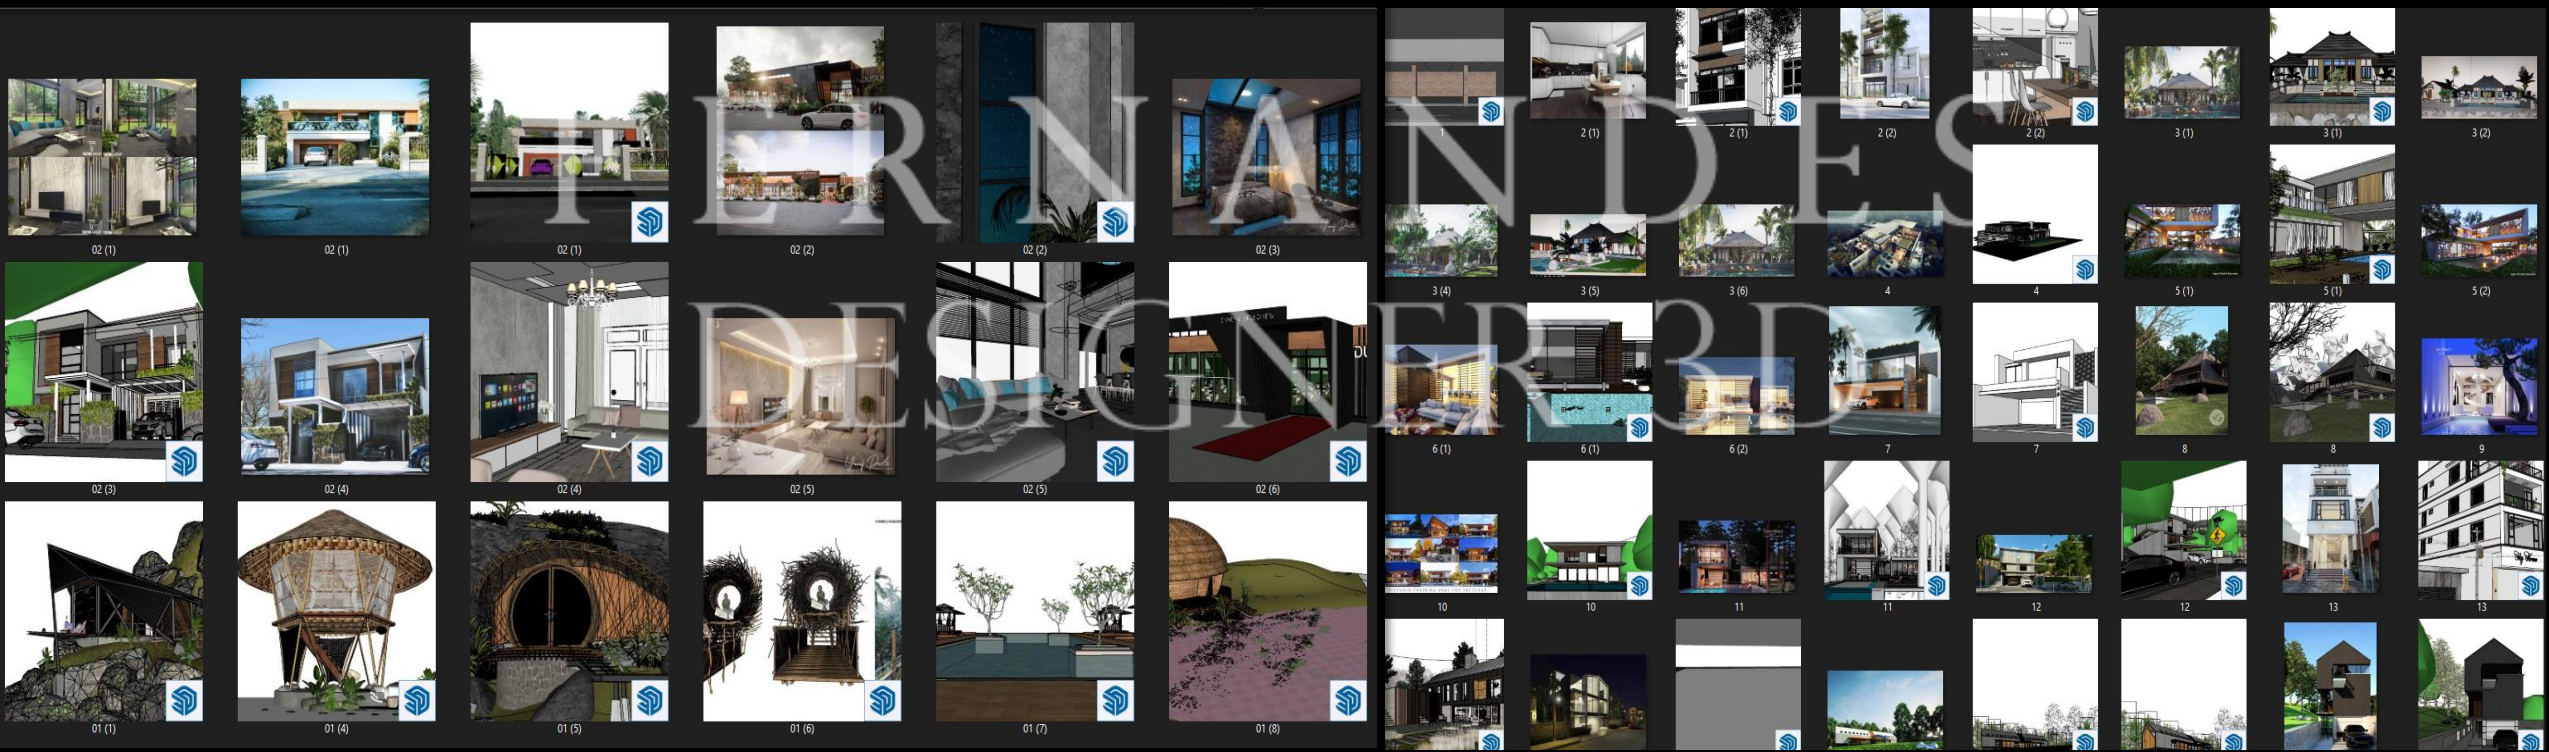

SKETCHUP LIBRARY EXTERIOR

SketchUp
 Sketchup Content 400 GB
 Library + Scenes
 High Quality Models

YOU CAN WATCH THE VIDEOS TO SEE THE MODELS IN MORE DETAIL

3DFERNANDES
 DESIGNER 3D

 **SketchUp**
Sketchup Content 400 GB
Library + Scenes
High Quality Models

SKETCHUP LIBRARY EXTERIOR

 **SketchUp**
Sketchup Content 400 GB
Library + Scenes
High Quality Models

YOU CAN WATCH THE VIDEOS TO SEE THE MODELS IN MORE DETAIL

SketchUp
 Sketchup Content 400 GB
 Library + Scenes
 High Quality Models