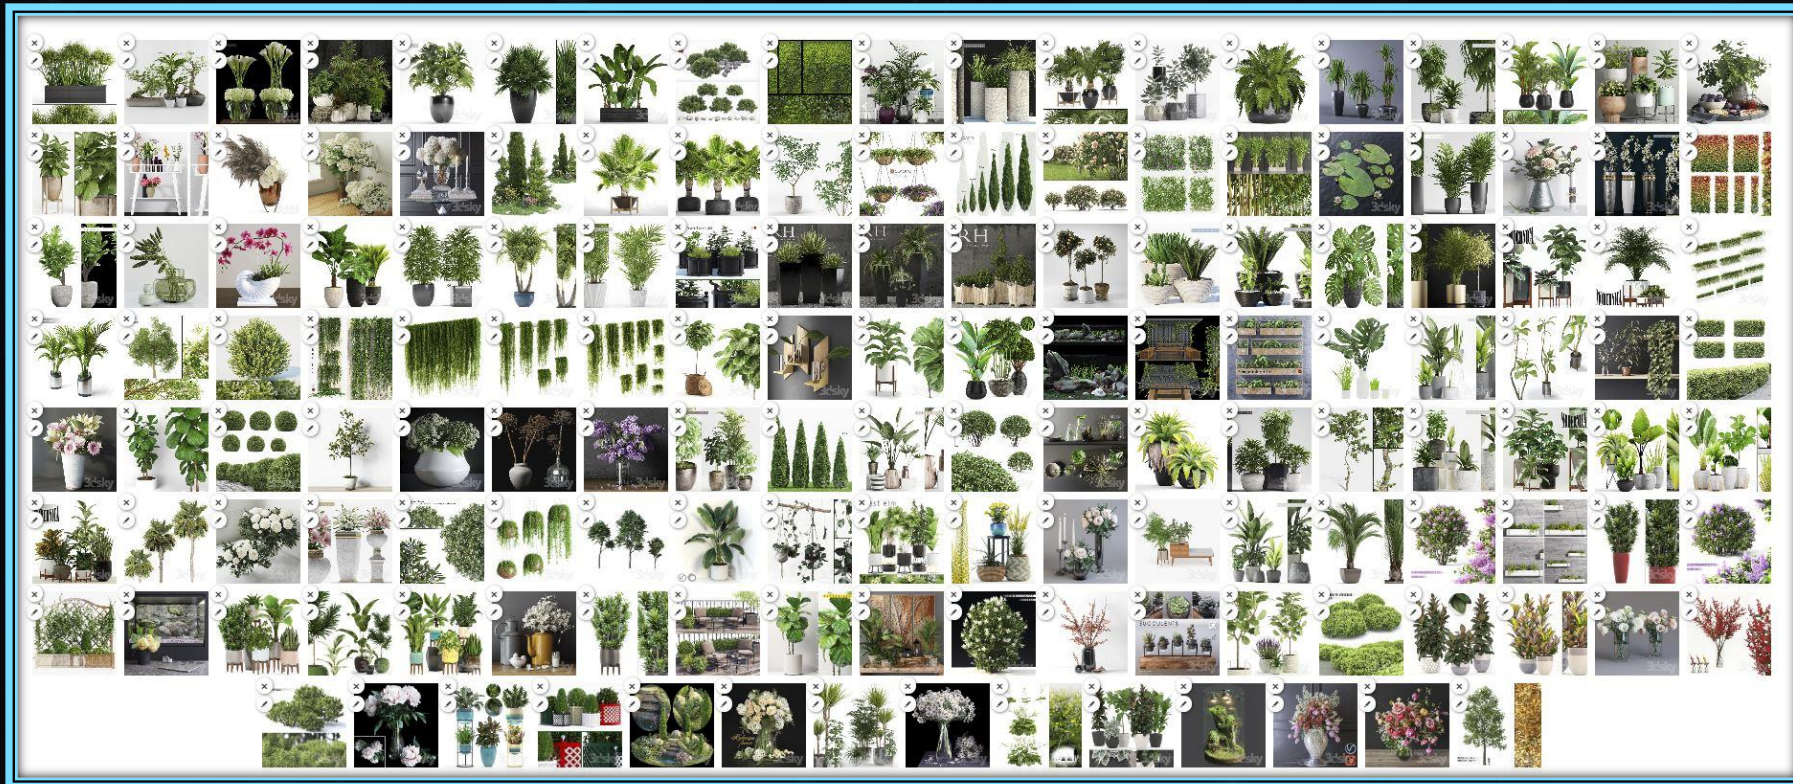

LIBRARY FBX COMPATIBLE WITH ALL PROGRAMS

The 3D packs contain more than 50,000 high-quality models and more than 40,000 PBR 4K, 6K, 8K textures. All packs are compatible with all 3D and architecture programs on the market, since they are in FBX and OBJ formats, which are universal formats for 3D. ATTENTION: These 20 TB are Internet compilations, they are designed to save the user time in searching and organizing 3D content for architecture. These packages are not sold since they are compilations, it is only a gift for people who purchase my main packs that are based on Lumion, D5 Render and Sketchup of which make up a total of 2,000 GB.