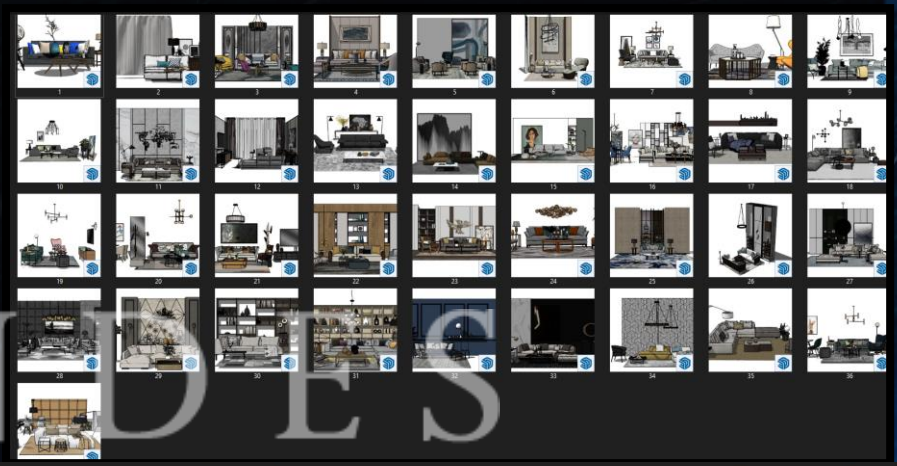

SketchUp
Sketchup Content 400 GB
Library + Scenes
High Quality Models

SKETCHUP LIBRARY INTERIOR

SketchUp
Sketchup Content 400 GB
Library + Scenes
High Quality Models

YOU CAN WATCH THE VIDEOS TO SEE THE MODELS IN MORE DETAIL