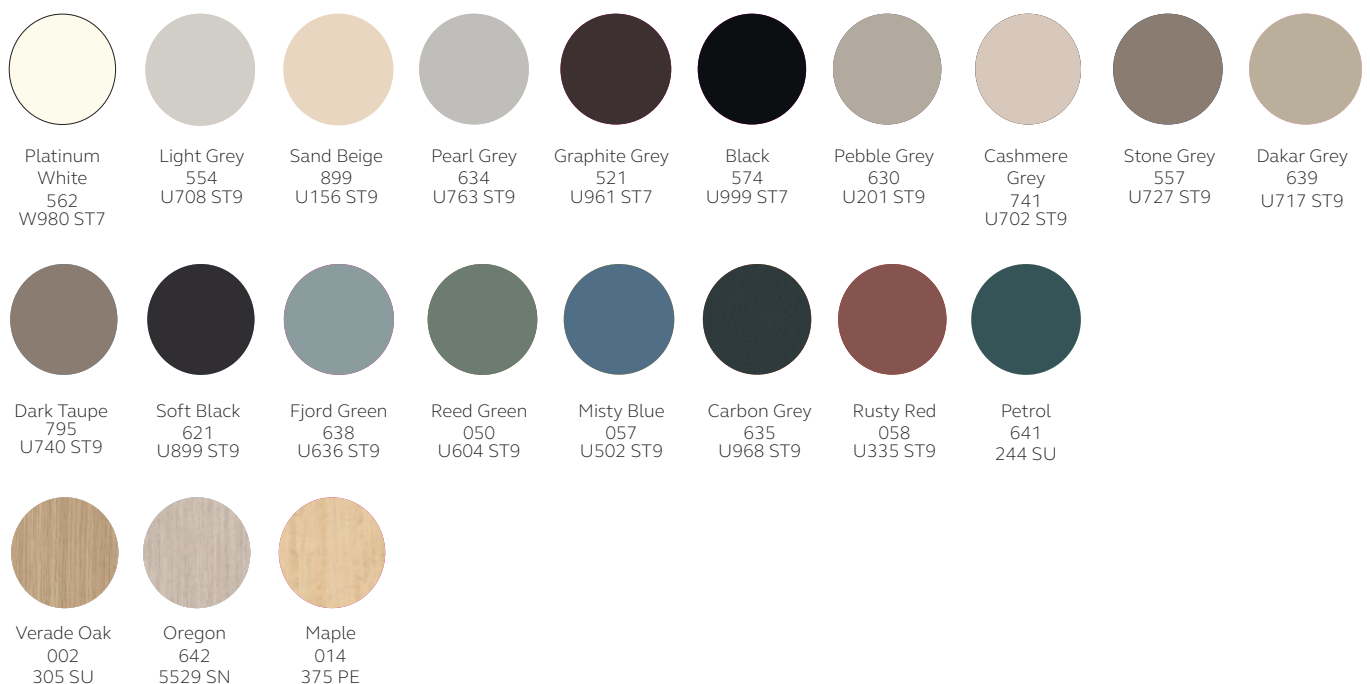

Features & Benefits

Shadow

Steel body available in 37 paint colours.

MFC front available in 45 finishes.

Mix and match compartment colours.

Tan leather drag handle.

Set on four castors to move around easily.

Specification Notes

Locking options

There are no locking options available for Shadow or Pal.

Finish options:

Palette one

Palette two

5% surcharge applies.

Wood finish options:

Palette one

Palette two

10% surcharge applies.

Antique Rose
200
U325 ST9

Stone Green
047
U665 ST9

Dark Brown
059
U818 ST9

Sand Yellow
056
U125 ST9

Natural
Kendal Oak
018
H3170 ST12

Lincoln
Walnut
998
H1714 ST19

Grey Beige
Spree
796
H1357 ST10

Sevilla Ash
060
H1223 ST19

Parona
Walnut
036
H1715 ST12

Anthracite Finition
Metallic
032
H3190 ST19

Shorewood
529
H3090 ST22

Palette three

20% surcharge applies.