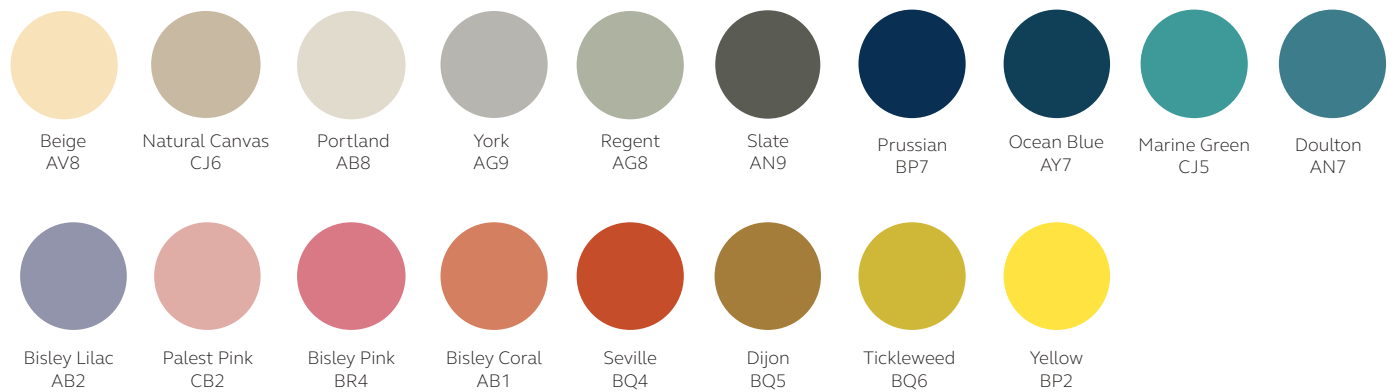

Specification Notes

Locking options

There are no locking options available for Shadow or Pal.

Finish options:

Palette one

Palette two

5% surcharge applies.

Wood finish options:

Palette one

Palette two

10% surcharge applies.

Antique Rose
200
U325 ST9

Stone Green
047
U665 ST9

Dark Brown
059
U818 ST9

Sand Yellow
056
U125 ST9

Natural
Kendal Oak
018
H3170 ST12

Lincoln
Walnut
998
H1714 ST19

Grey Beige
Spree
796
H1357 ST10

Sevilla Ash
060
H1223 ST19

Parona
Walnut
036
H1715 ST12

Anthracite Finition
Metallic
032
H3190 ST19

Shorewood
529
H3090 ST22

Palette three

20% surcharge applies.