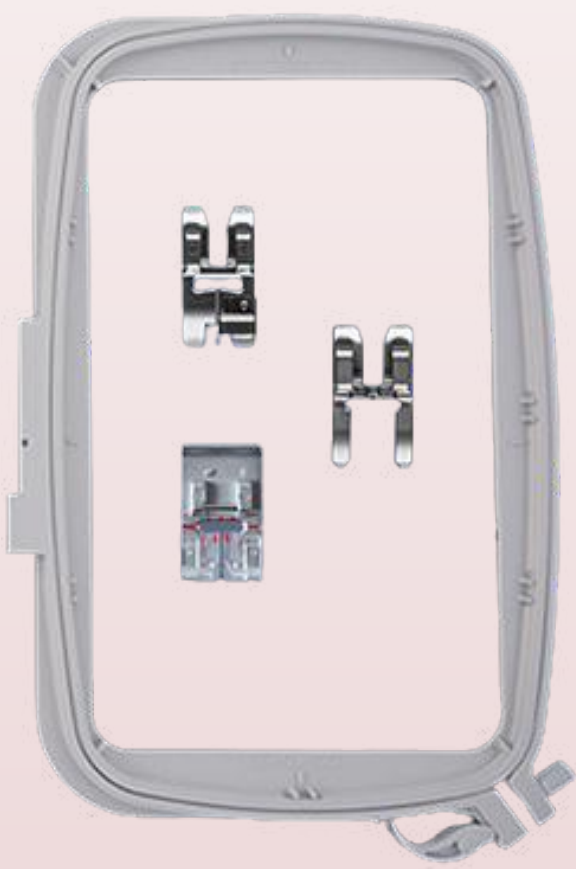

Buy More, Save More!

Up to 30% Off PFAFF® Accessories