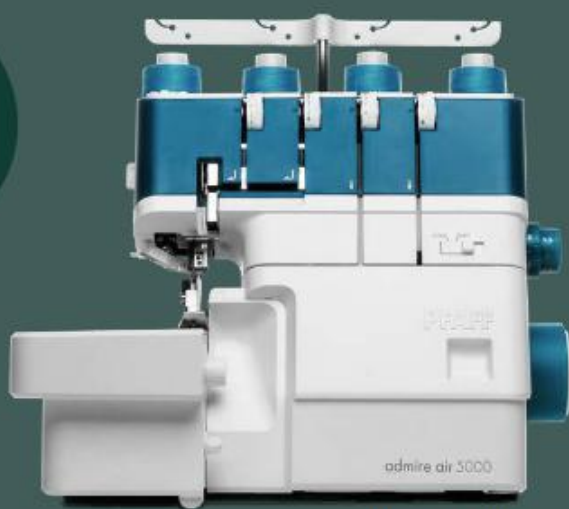

MSRP $1,899

admire™ air 5000

FREE Gift with Purchase
Over $160 Value

Embellishment Feet Kit

Now
$899