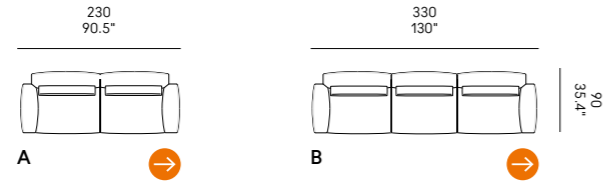

Divano
Sofa
Canapé
Sofa
Sofá