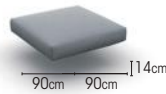

FANO double sunlounger

FANO coffee table

FANO side table

FANO lounge sofa 2s BURFORD coffee table

CUSHIONS UPHOLSTERY

sunbrella natte grey chiné
sunbrella natte sooty

exteria quadro smoke
exteria quadro nature
exteria melo beige