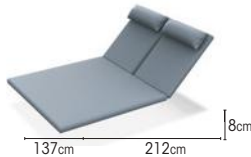

FANO double sunlounger

FANO coffee table

FANO side table

FANO lounge sofa 2s BURFORD coffee table

CUSHIONS UPHOLSTERY

sunbrella natte grey chiné
sunbrella natte sooty

exteria quadro smoke
exteria quadro nature
exteria melo beige