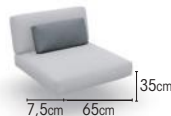

FANO double sunlounger

FANO coffee table

FANO side table

FANO lounge sofa 2s BURFORD coffee table

CUSHIONS UPHOLSTERY

sunbrella natte grey chiné
sunbrella natte sooty

exteria quadro smoke
exteria quadro nature
exteria melo beige