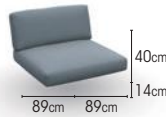

FANO double sunlounger

FANO coffee table

FANO side table

FANO lounge sofa 2s BURFORD coffee table

CUSHIONS UPHOLSTERY

sunbrella natte grey chiné
sunbrella natte sooty

exteria quadro smoke
exteria quadro nature
exteria melo beige

CORNER: seat + double back

sunbrella natte grey chiné	02-001007
sunbrella natte sooty	02-001009
exteria quadro smoke	02-000787
exteria quadro nature	02-000509
exteria melo beige	02-000918

SUNLOUNGER CUSHION SINGLE