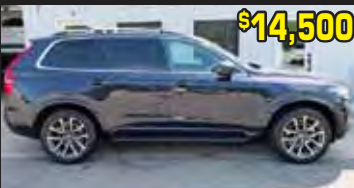

$14,500

SUPER NICE, ONE OWNER, FULLY LOADED, STK#14225

2017 MERCEDES-BENZ GLS 450 AWD