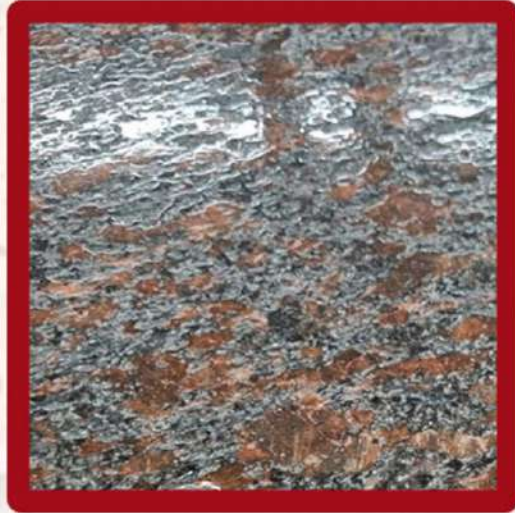

Tan Brown Lapatro Polish

Tan Brown Lapatro Granite is a mined natural stone from India. It is distinguished by its deep, rich brown colour with black and grey speckles throughout. The lapatro treatment imparts a leathered aspect to the granite, giving texture and depth to its overall appearance.

Tan Brown Lapatro Granite has a firm and durable surface, is resistant to scratches and heat, and has a low porosity, making it less susceptible to discoloration.

It is also simple to maintain and clean, making it an appealing option for high-traffic areas. Tan Brown Lapatro Granite is widely used in both home and business settings. It's common in kitchen countertops, bathroom vanities, flooring, wall cladding and outdoor projects like pavement and landscaping. Its warm and inviting appearance complements a wide range of design styles.