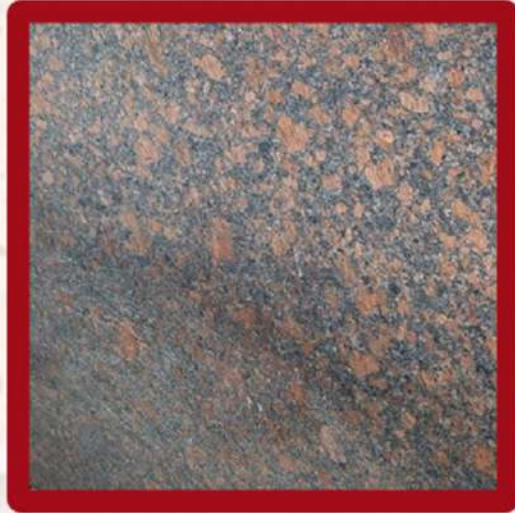

Tan Brown Granite

Tan Brown Granite is a massive granite range that is a unique blend of white and grey colours. Indian Brown granite is another name for Tan Brown granite. Tan Brown Quarries are located in the Indian state of Telangana. It is a cost-effective solution, and it comes in a variety of styles.

This is a lovely and elegant granite that can be used both inside and outside. It can be used as a bathroom vanity, a kitchen counter, a wall floor and so on. This granite is mostly used in kitchen countertops and bathroom vanity tops. Tan Brown Granite has a 0% water absorbent capacity, hence it is widely used for kitchen counters, interior and exterior projects, and worktops.