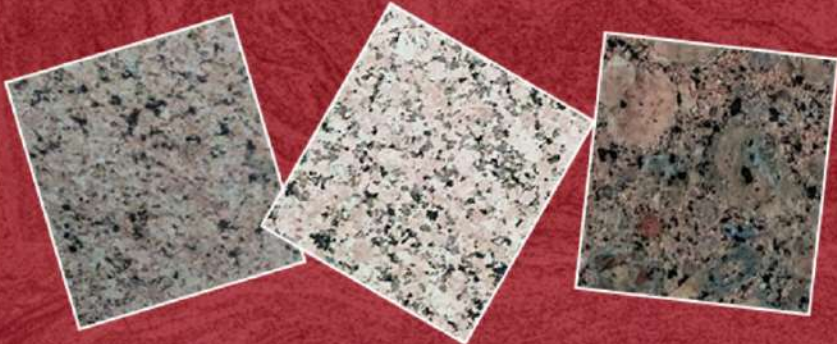

+91-9694008913

pearsgranites@gmail.com