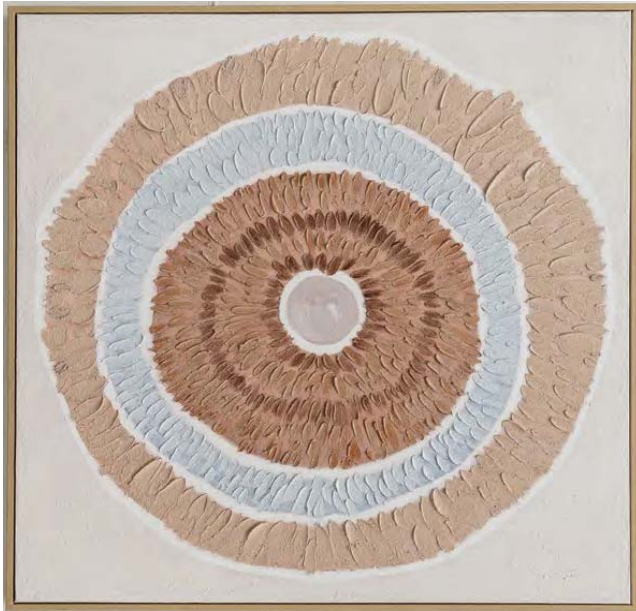

Oil Paintings

ARTHPP0007

Palm tree Boardwalk.

- 1425W x 725H x 35mmD.
- Canvas stretched over a timber frame.
- Wood look plastic decor frame.
- Printed canvas with hand painted elements.

ARTHPP0008

Natural Rings.

- 825W x 825H x 35mmD.
- Canvas stretched over a timber frame.
- Wood look plastic decor frame.
- Printed canvas with hand painted elements.

ARTHPP0009

Pink Landscape.

- 1225W x 825H x 35mmD.
- Canvas stretched over a timber frame.
- Wood look plastic decor frame.
- Printed canvas with hand painted elements.