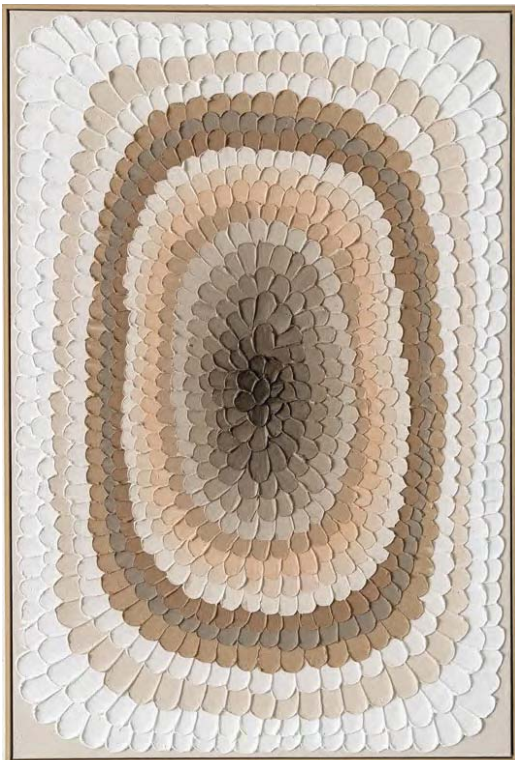

ARTOP0003

Ochre Strokes.

- 825W x 1225H x 35mmD.
- Canvas stretched over a timber frame.
- Wood look plastic decor frame.
- Hand-painted textured oil painting.