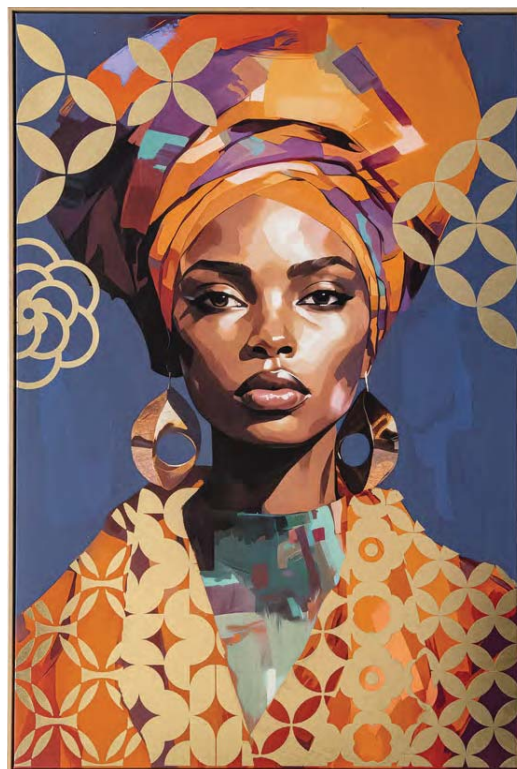

## ARTGF0005

African Woman Blue.

- 825W x 1225H x 35mmD.
- Canvas stretched over a timber frame.
- Wood look plastic decor frame.
- Printed canvas with hand embellished gold foil elements.