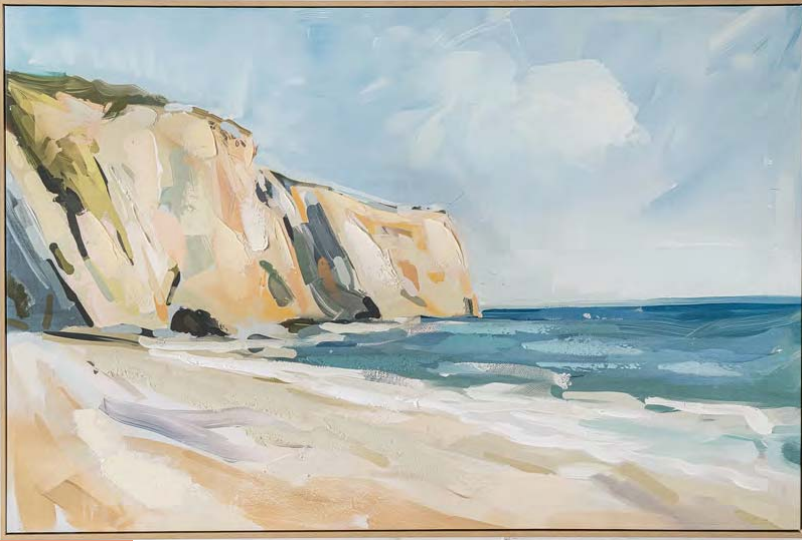

Hand Painted