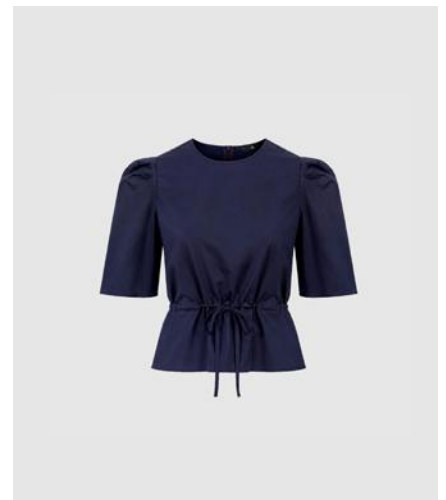

WBLUNA SATEEN CAMI TOP
Cloud
53% Polyester, 47% Rayon
RRP 69,99 EUR | WHS 25,00 EUR