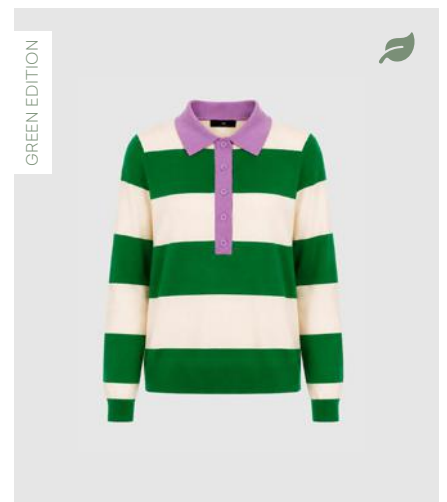

WBLFIONA LS V-NECK PULLOVER  
Lavender  
100% Cotton  
RRP 99,99 EUR | WHS 35,71 EUR

WBLFIONA LS V-NECK PULLOVER  
Off White  
100% Cotton  
RRP 99,99 EUR | WHS 35,71 EUR

WBLMAGGIE BATSLEEVE PULLOVER  
Cloud Stripe  
84% Viscose, 16% Polyamide  
RRP 59,99 EUR | WHS 21,43 EUR

WBLMAGGIE BATSLEEVE PULLOVER  
Taupe Stripe  
84% Viscose, 16% Polyamide  
RRP 59,99 EUR | WHS 21,43 EUR

WBLMONROE LS SPRING PULLOVER  
Navy | White Combi  
65% Viscose, 35% Nylon  
RRP 99,99 EUR | WHS 35,71 EUR