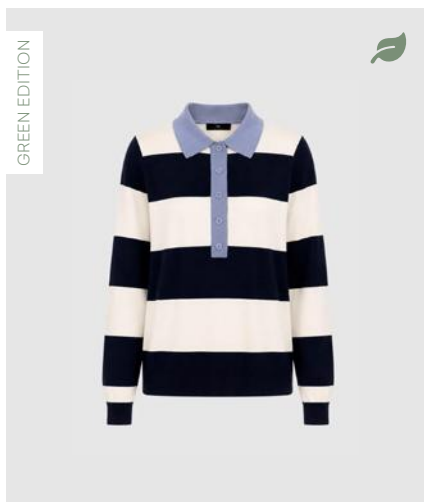

WBLFIONA LS V-NECK PULLOVER
Off White
100% Cotton
RRP 99,99 EUR | WHS 35,71 EUR