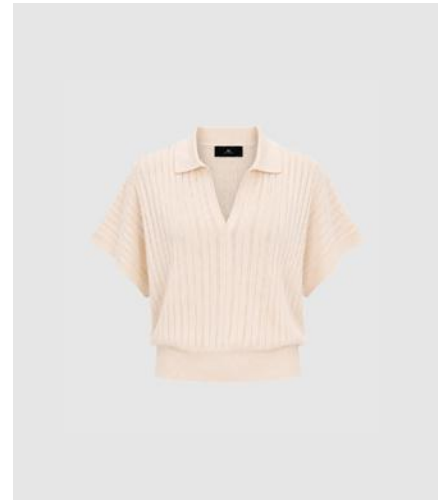

WBLROBE 3/4 SLEEVE TEE
Grey Sand
100% Cotton
RRP 49,99 EUR | WHS 17,85 EUR