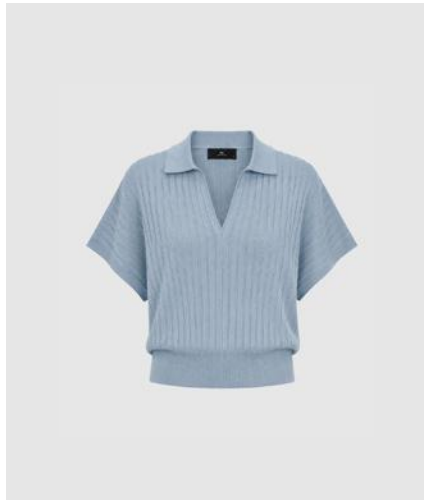

WBLROBE 3/4 SLEEVE TEE
Menzo Green
100% Cotton
RRP 49,99 EUR | WHS 17,85 EUR