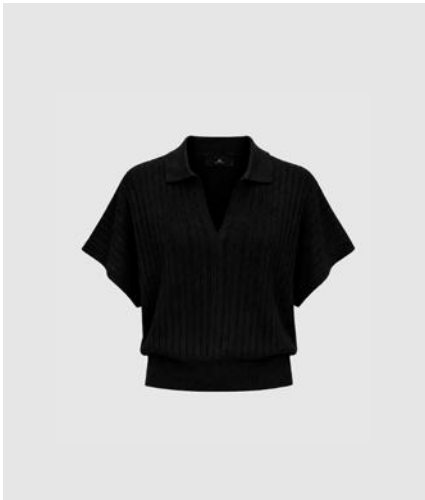

WBLROBE 3/4 SLEEVE TEE
Faded Sun
100% Cotton
RRP 49,99 EUR | WHS 17,85 EUR