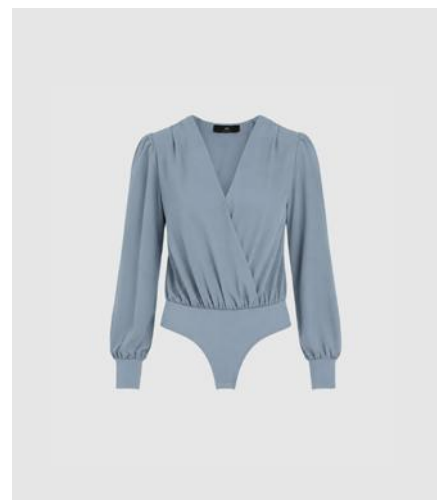

WBLURBAN PEPLUM 1/2 SLEEVE TOP
Midnight Blue
100% Cotton
RRP 79,99 EUR | WHS 28,57 EUR

WBLAECTRA LS BODYSUIT
Dove Blue
100% Polyester
RRP 99,99 EUR | WHS 35,71 EUR