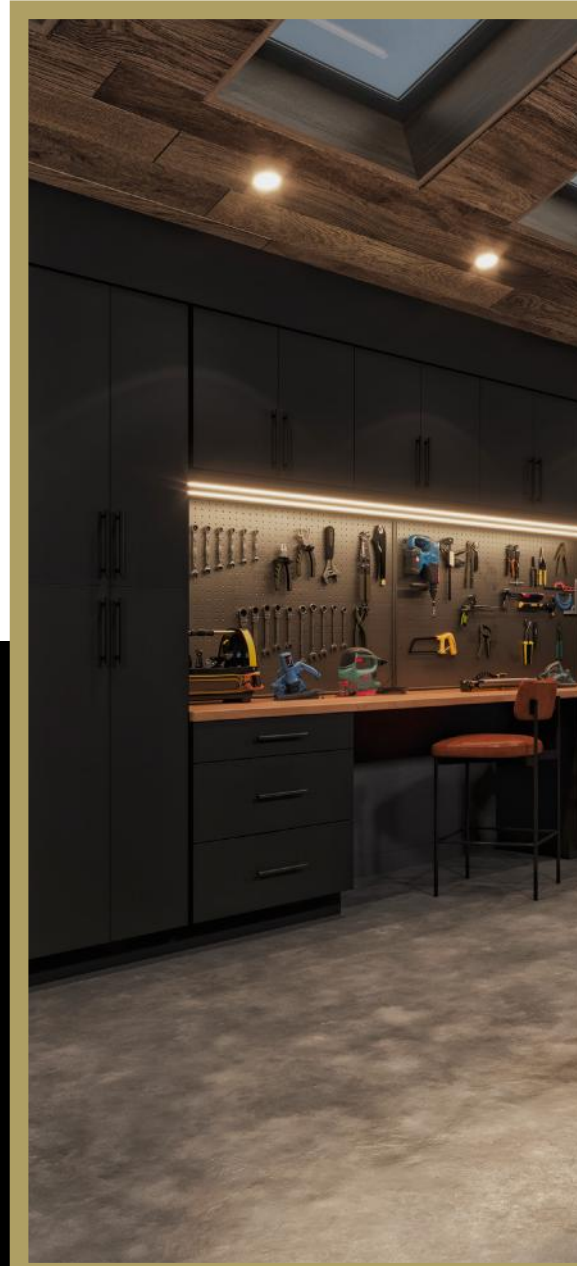

Factory Direct Orders

Our factory specializes in providing fully customized cabinetry solutions designed to meet the unique needs of your project.

Our professional team is ready to review your specifications and guide you through our special-order options.

Choose from thousands of door styles and finishes—paint, stain, thermofoil, melamine, and more. We also offer custom designs upon request to bring your vision to life.