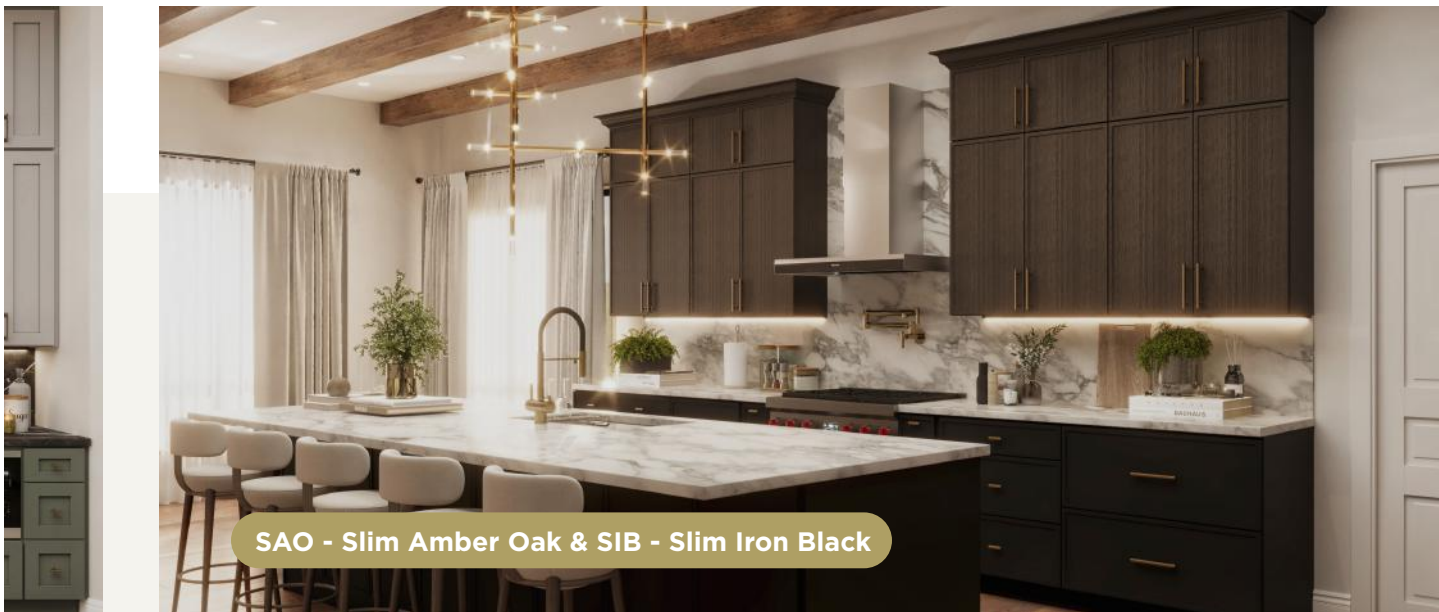

Kitchen Design

SHOWCASE

RW-Rustic Wood

SB - Sage Breeze

SB - Sage Breeze & LG - Lunar Gray

OB - Oak Blonde & OS - Oak Shade

MB - Matt Black

SAO - Slim Amber Oak & SIB - Slim Iron Black