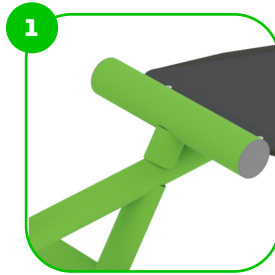

Material specification

The element is made of high quality S235 steel, which has been cleaned via sandblasting. A corrosion resistant powder coating finish is then applied. Also available with galvanized surface for even greater protection and longevity!