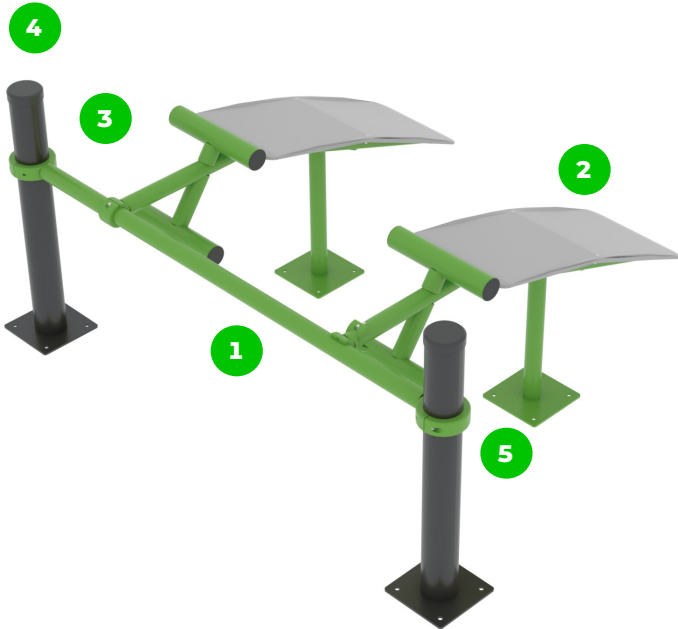

Material specification

The element is made of high quality S235 steel, which has been cleaned via sandblasting. A corrosion resistant powder coating finish is then applied. Also available with galvanized surface for even greater protection and longevity!