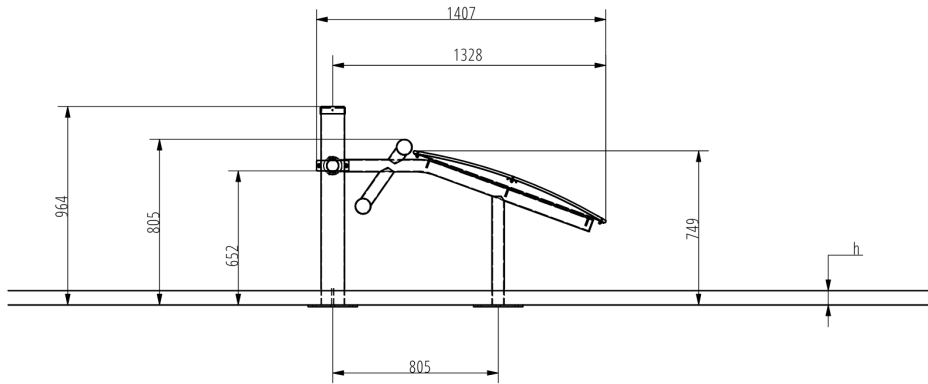

Attributes

Product code	1-1-038
Certificate	EN 16630
Age group	14 + years
Capacity	2 people
Max. weight load	99 kg
Type	Fitness
Difficulty level	Easy

QR Code

Side View

Plan View

Installation information

Number of installers (concrete)	At least 2 people
Total installation time (concrete)	60-120 min.
Number of installers (equipment)	At least 2 people
Total installation time (equipment)	30-60 min.
Excavation volume	0.8 m ³
Concrete volume	0.8 m ³
Size of the base structure	4pc 0,5 x 0,5 x 0,8 m
Anchoring options	In-ground or surface
In combined structures, the volume of concrete required varies.	

Technical specification

Safety surface area	Around 1,5 m radius
Net weight	86 kg
Material	S235
Critic fall height	700 mm
Color options	
For more color options, discuss with your sales representative.	

Warranty