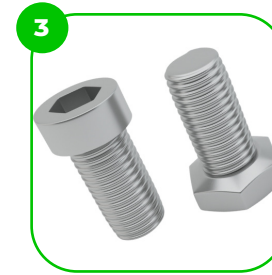

Technical specification

Safety surface area	Around 1,5 m radius
Net weight	86 kg
Material	S235
Critic fall height	700 mm
Color options	
For more color options, discuss with your sales representative.	

Warranty

Structure	10 years
Steel	5-10 years
Paint	2 years
Plastic	5-10 years
Rubber	1-3 years
Moving parts	2 years
Detailed information in the warranty document	

Material specification

The element is made of high quality S235 steel, which has been cleaned via sandblasting. A corrosion resistant powder coating finish is then applied. Also available with galvanized surface for even greater protection and longevity!

The seats and backrests are made of strong HDPE material. Which is fully heat, moisture and UV resistant.

The connecting elements are fastened with vandal-proof stainless steel screws and nuts.

The ends of the bars and posts are sealed with injection-moulded plastic caps.