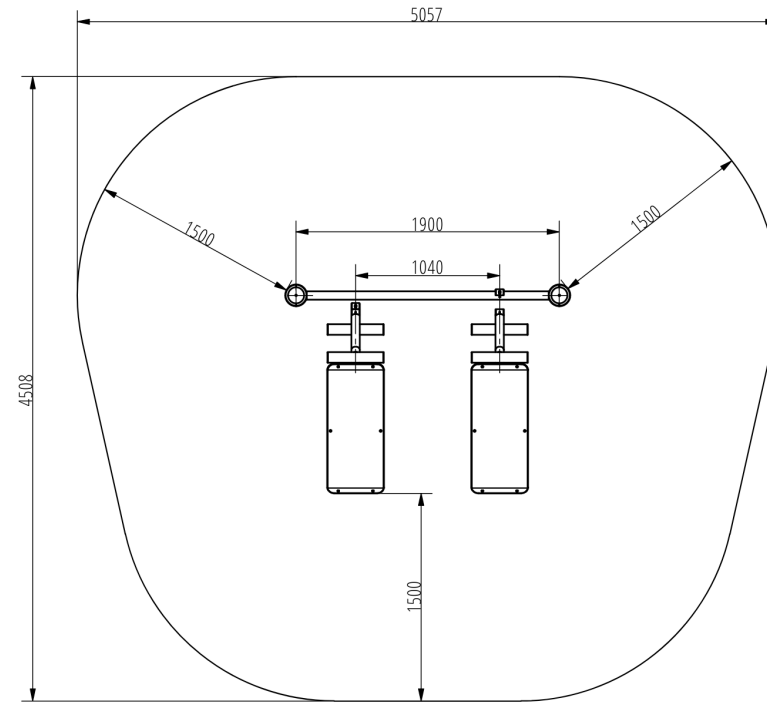

Attributes

Product code	1-1-038
Certificate	EN 16630
Age group	14 + years
Capacity	2 people
Max. weight load	99 kg
Type	Fitness
Difficulty level	Easy

QR Code

Side View

Plan View

Installation information

Number of installers (concrete)	At least 2 people
Total installation time (concrete)	60-120 min.
Number of installers (equipment)	At least 2 people
Total installation time (equipment)	30-60 min.
Excavation volume	0.8 m ³
Concrete volume	0.8 m ³
Size of the base structure	4pc 0,5 x 0,5 x 0,8 m
Anchoring options	In-ground or surface
In combined structures, the volume of concrete required varies.	

Technical specification

Safety surface area	Around 1,5 m radius
Net weight	86 kg
Material	S235
Critic fall height	700 mm
Color options	
For more color options, discuss with your sales representative.	

Warranty