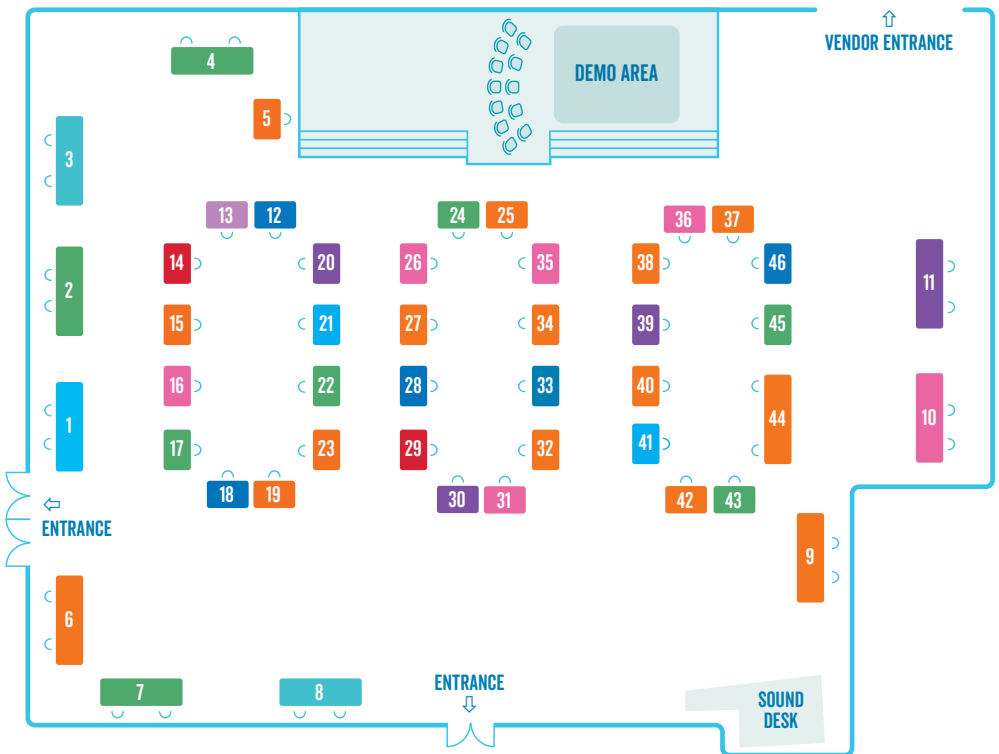

MILTON KEYNES BABY SHOW

EVENT GUIDE

Saturday 11th May 2024
10am - 3pm
The Ridgeway Centre,
MK12 5TH

A warm welcome to the Toddle About Baby Show Milton Keynes. This baby shopping event offers you the opportunity to try and buy essential pregnancy and baby products as well as hear about local baby & toddler activity providers and services.

THE AUDITORIUM