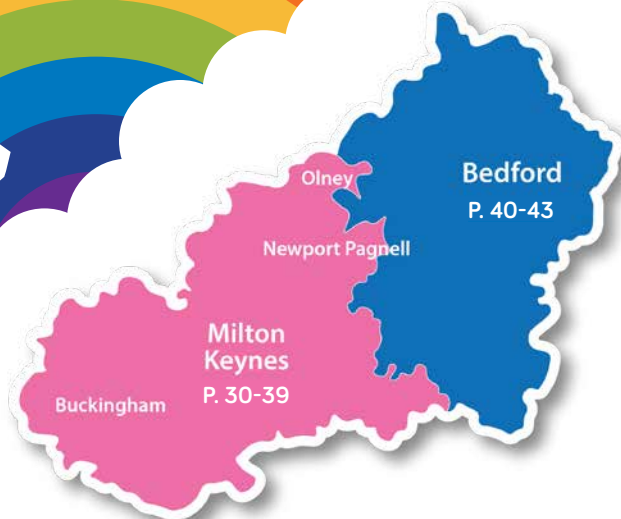

Daily Activity Planner

Your local 'What's On Guide' for families with bumps - 5s in MK & Bedford.

MILTON KEYNES & BUCKINGHAM

MONDAY

PARENTS & TOTS

Cornerstone Toddlers

Cornerstone Church, 300 Saxon Gate West, Milton Keynes, MK9 2ES. 01908 237777 or 07854 762676. www.cornerstonemk.co.uk.

Times: 10:00 - 11:30. **Ages:** 1 mths - 4 yrs 11 mths.

Cost: £1 per session (*drop in*).

Dates: 15 Apr - 29 Apr, 13 May - 20 May & 3 Jun - 1 Jul.

MK Multiples

Kents Hill Community Centre, Kents Hill, Milton Keynes, MK7 6HG.

Times: 10:00 - 12:00. **Ages:** Pregnancy - 5 yrs.

Cost: £4 per session (*drop in*). **Dates:** 15 Apr - 20 May & 3 Jun - 1 Jul.

Moorlands Family Centre

Beanhill Local Centre, Dodkin, Milton Keynes, MK6 4LP. 01908 679819. www.milton-keynes.gov.uk.

• **Sensory Play:** 8:30 - 17:00.

Ages: 0 - 2 yrs. **Cost:** Free (*booking essential*).

Dates: 15 Apr - 20 May & 3 Jun - 1 Jul.

Robins Children's Centre

Glovers Lane, Heelands, Milton Keynes, MK13 7QL. 01908 318758.

• **Bumps and Babies:** 10:00 - 11:30.

Ages: Pregnancy - 1 yrs. **Cost:** Free (*booking essential*).

Dates: 22 Apr - 20 May & 3 Jun - 1 Jul.

Squirrels Childrens Centre

Redbridge, Stantonbury, Milton Keynes, MK14 6BB. 01908 317863.

• **Stay and Play:** 10:00 - 11:15.

Ages: 0 - 4 yrs.

• **Story & Rhyme Time:** 13:30 - 15:00.

Ages: 0 - 5 yrs.

Cost: Free (*drop in*).

Dates: 22 Apr - 20 May & 3 Jun - 1 Jul.

MUSIC & SIGNING

Music Bugs Milton Keynes

Summerlin Centre Station Rd, Woburn Sands, Milton Keynes, MK17 8SG. 0844 822 1158. www.musicbugs.co.uk.

Times: 10:00 - 10:35 & 11:00 - 11:35. **Ages:** 0 - 4 yrs.

Cost: £6 per session (*booking essential*).

Dates: 15 Apr - 20 May & 3 Jun - 1 Jul.

SENSORY & DEVELOPMENT

Baby College Milton Keynes & Buckingham

Old Bath House, 205 Stratford Road, Wolverton, Milton Keynes, MK12 5LY. 07976 484212. www.babycollege.co.uk.

• **Junior Class:** 9:30 - 10:15.

• **Toddler Class:** 10:30 - 11:15.

• **Infant Class:** 11:30 - 12:15.

Cost: £7.50 per session (*booking essential*).

Dates: 15 Apr - 20 May & 3 Jun - 1 Jul.

Phonics with Robot Reg Milton Keynes

Willen Pavilion, 28 Portland Drive, Willen, Milton Keynes, MK15 9JP. 07809 459648. www.robotreg.co.uk.

• **MINIS Phonics:** 12:45 - 13:30.

With songs, role play & dancing

Ages: 1 - 3 yrs.

• **Pre-school Phonics:** 13:45 - 14:30.

Fun introduction to Phonics

Ages: 2½ yrs - 4 yrs 11 mths.

Cost: £7.50 per session (*booking essential*).

Dates: 15 Apr - 1 Jul.

DANCE & DRAMA

Tot Bop

Pitstone Village Hall, Vicarage Road, Pitstone, Leighton Buzzard, LU7 9EY. 01525 237474 / 07775 582791. www.totbop.co.uk.

• **Tiny Tots:** 9:30 - 10:05. **Ages:** 1 yrs - 2½ yrs.

Cost: £7.75 per session (*booking essential*).

• **Baby Boppers:** 10:20 - 11:05. **Ages:** 2½ yrs - 5 yrs.

Cost: £8.75 per session (*booking essential*).

Dates: 15 Apr - 20 May & 3 Jun - 1 Jul.