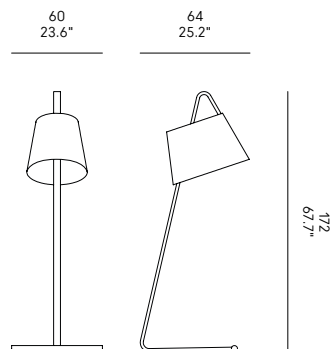

C.O.M. Client's Own Material	Tessuto Fabric Tissu Stoff Tejido				Metraggio Metreage Métrage Stoffbedarf Metraje (roll H 140cm)	
	Basic	Superior	Top	Exclusive		
NUMERO 3	IPXTCL	IPXT0	IPXT1	IPXT2	IPXT3	m 1,5

ADAPTER / THE LAMP SHIPS WITH EUROPLUG CEE 7/16

	2 PIN EUROPLUG TO 3 PIN UK PLUG	AA0002		2 PIN EUROPLUG TO 2 PIN USA PLUG	AA0003