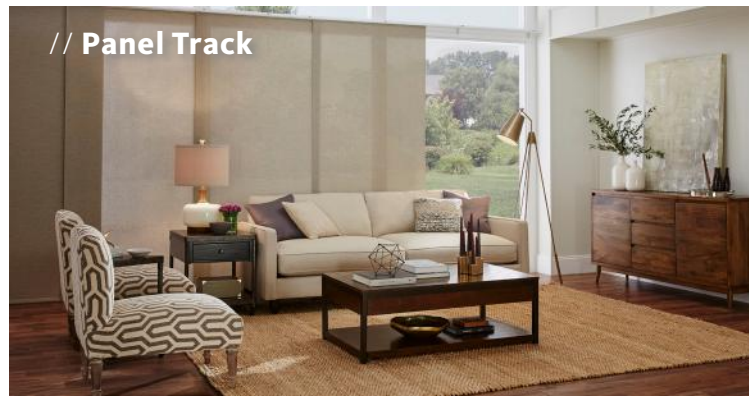

ROLLER SHADES *by Alta*

	ROLLER	PANEL TRACK
CONTROL AND DESIGN OPTIONS		
Clutch Operated Control	✓	
Continuous Loop Control		✓
Cordless	✓	
Wand Draw		✓
Spring Assist Clutch Control	✓	
Motorization	✓	
PowerWand™	✓	
Hard-Wired Motorization	✓	
Two-on-One	✓*	
Dual Mount	✓	
Fabric-Wrapped Bottomrail	✓	✓
Heat-Sealed Hem Bar	✓	✓
Deluxe Bottomrail	✓	✓
Flat Deco Bottomrail	✓	✓
Cable Guide System with Aluminum Bottom Bar	Exterior Shades	
Side and Bottom Channels	✓	
VALANCES AND HEADRAILS		
Square Cassette	✓	
Curved Cassette – Three Sizes	✓	
Fascia – Two Sizes	✓	
Deluxe Valance	✓	✓
Fabric Valance	✓	✓
Pocket Headrail	✓	