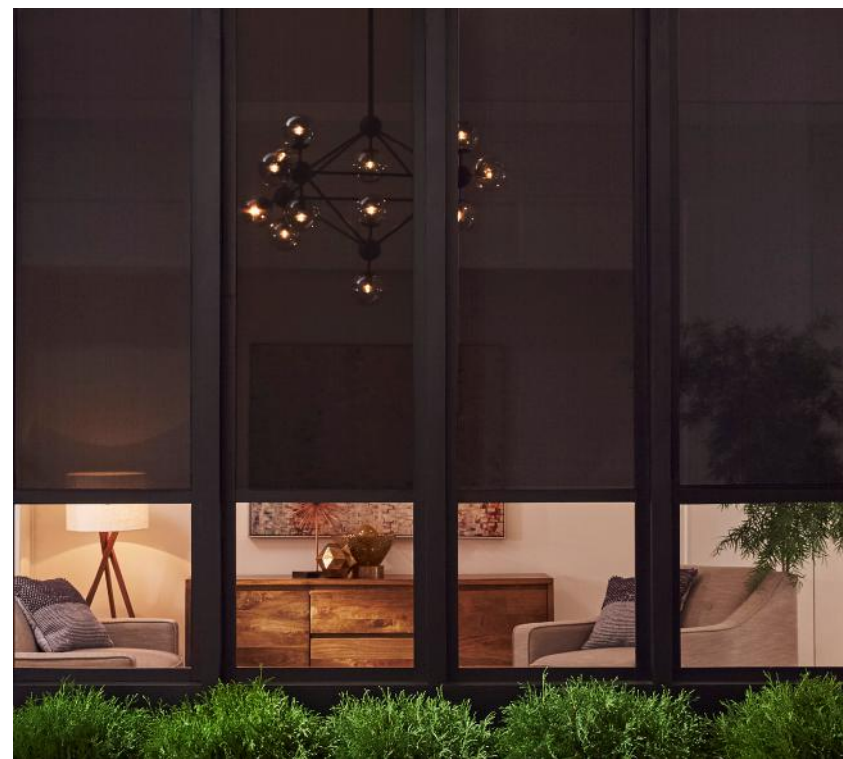

standing the test of time

Many of our screen fabrics are woven from yarns with a fiberglass core. Lightweight yet strong, these durable fabrics won't stretch, shrink or twist, whatever the temperature. So you can keep enjoying your view day after day, year after year.