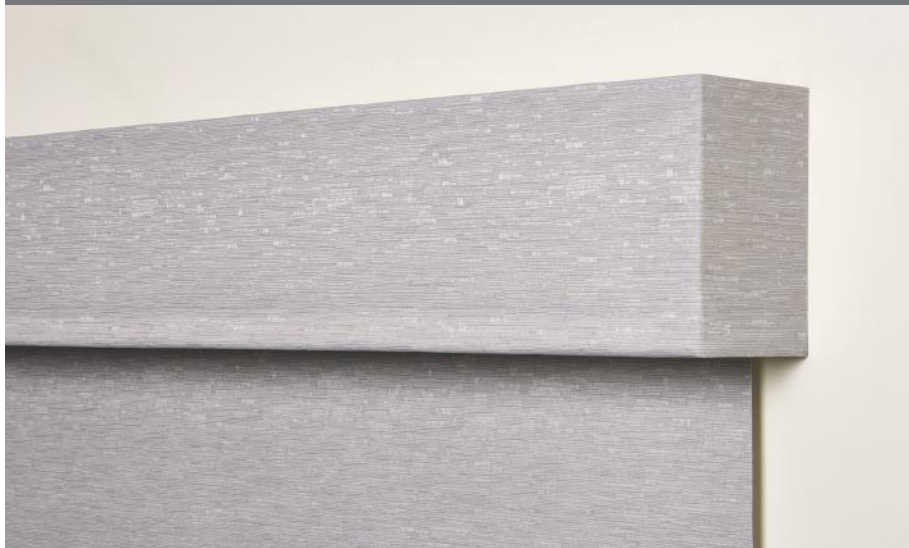

FABRIC VALANCE

Clean sweep of fabric beautifully conceals the roller mechanism. Valance can also be used as a top treatment over other window coverings.