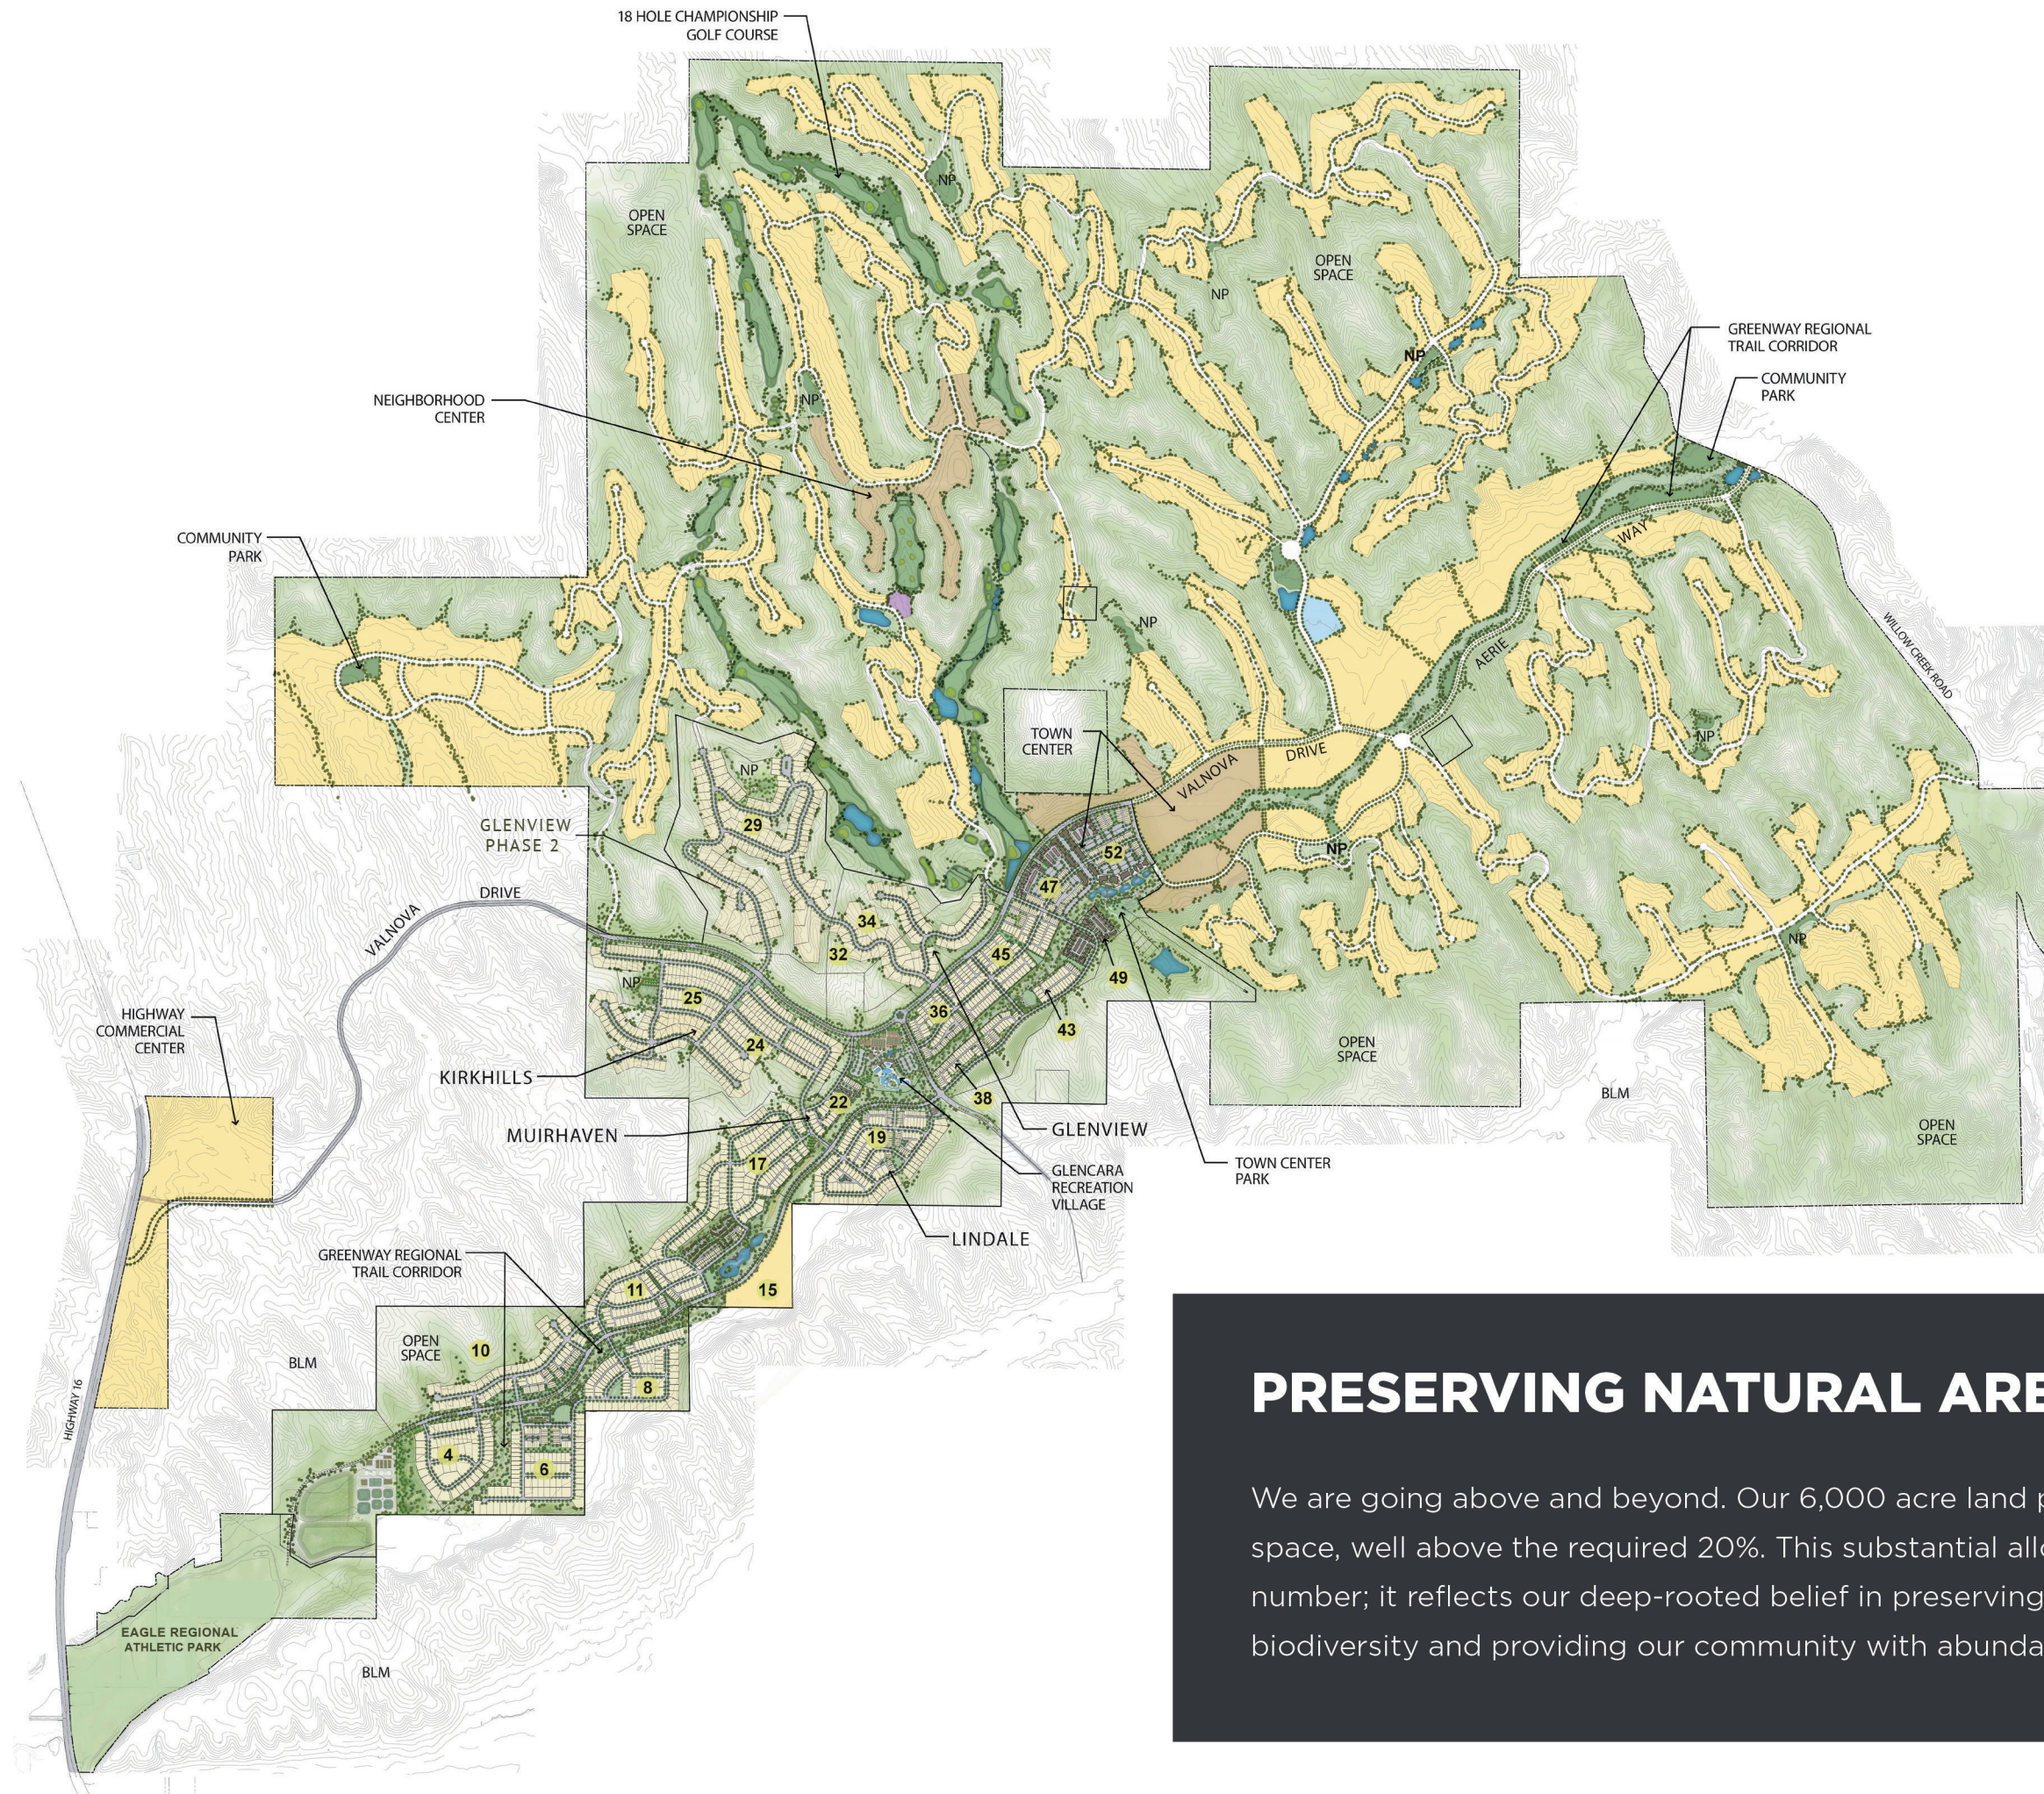

VALNOVA

EAGLE, IDAHO

Welcome to Valnova

**VALNOVA IS TREASURE VALLEY'S PREMIER
MASTER-PLANNED COMMUNITY** with over 6,000 acres
nestled in the Eagle foothills off Highway 16, two miles north of Beacon Light.

Biking

Hiking

Trails

Pathways

18 Hole Golf Course

G L E N C A R A R E C R E A T I O N V I L L A G E

Exclusive - not isolated

Valnova has the services you need but is not isolated from the conveniences you want. Located along the Glencara Greenway, a lively town center will provide business services close to home and where you recreate. As a valued necessity, all residents will enjoy 1 GB of high-speed fiber-optic internet, provided by Quantum Fiber and included in their Homeowners Association fee.

Designed for *sustainability*

CONSERVING WATER

As responsible stewards of natural resources, Valnova built its own wastewater treatment facility, which was transferred to the Eagle Sewer District. Ongoing efforts in smart wastewater management will further enhance filtration, allowing the water to be safely reused for common landscaping areas. This approach ensures effective water conservation while minimizing costs.

VALNOVA

PRESERVING NATURAL AREAS TO ENJOY

We are going above and beyond. Our 6,000 acre land plan allows for more than 50% open space, well above the required 20%. This substantial allocation of open space is not just a number; it reflects our deep-rooted belief in preserving natural habitats, supporting local biodiversity and providing our community with abundant natural areas to enjoy.