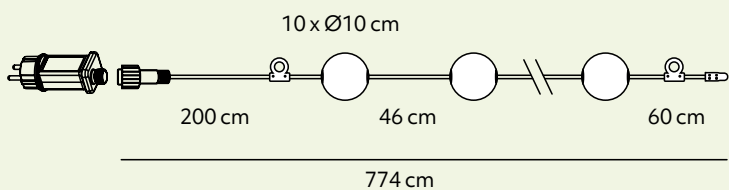

LED GARLAND VENEZIA

- garland contains **10 light spheres** (Ø10 cm) placed 46 cm apart
- includes **safe power supply** that reduces the voltage (12V)
- it is waterproof and **floats on surface of water**
- ideal solution also for vertical installation

2500K

IK05

IP67

modular

water-resistant

10x0,8 WATT

10x70 LUMEN

modular

water-resistant

10x0,8 WATT

10x70 LUMEN

modular

water-resistant

10x0,8 WATT

10x70 LUMEN

modular

water-resistant

10x0,8 WATT

10x70 LUMEN

A NEW SOLUTION GRANTED AN OFFICIAL PATENT

10x70
LUMEN

CLASS
IK05

LED VENEZIA
10x0,8W

size: 774 cm
warm white [2500K]

SKU: 001435
EAN: 5902201373639