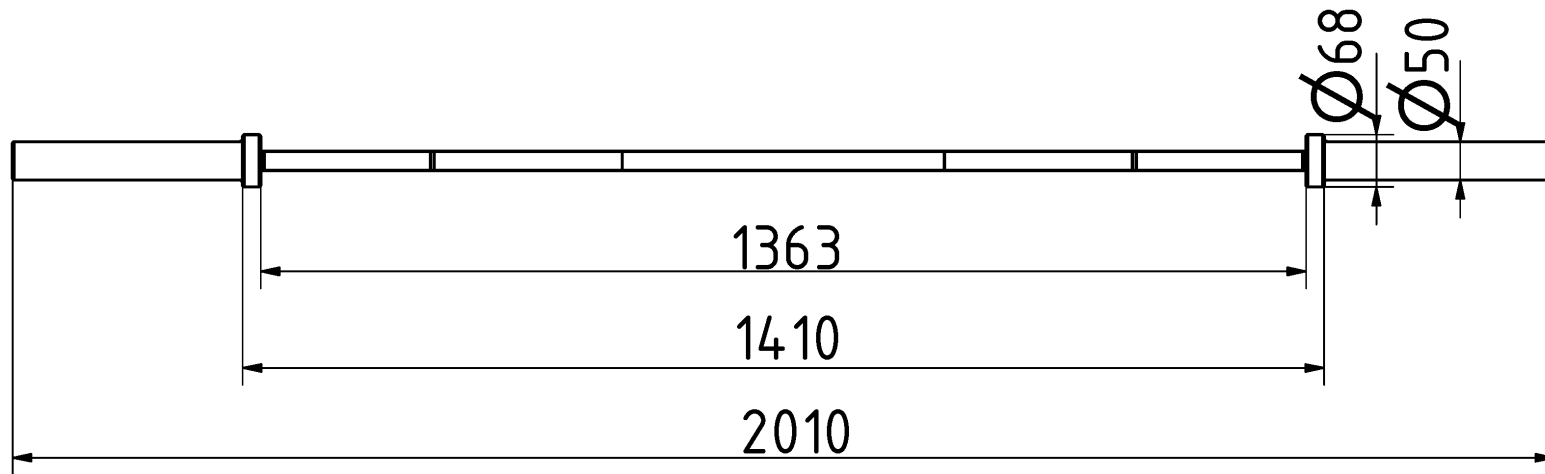

BESTRONG

[bestrongworld](#) [bestrongworld](#) [global.bestrong.com](#) info@bestrong.com