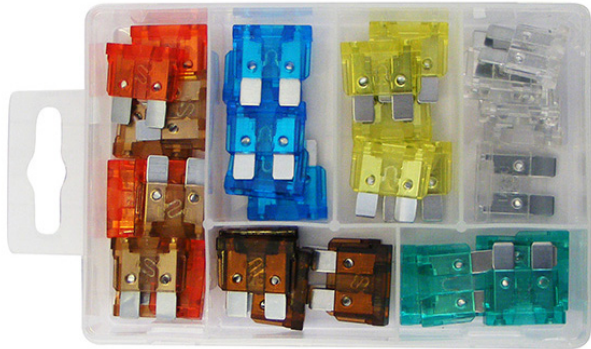

Standard Blade Fuses

5 of each: 5, 7.5, 10, 15, 20, 25, 30 amp

Part No	Description	Pack Qty	Code
PMA101	Standard Blade Fuses	35	G