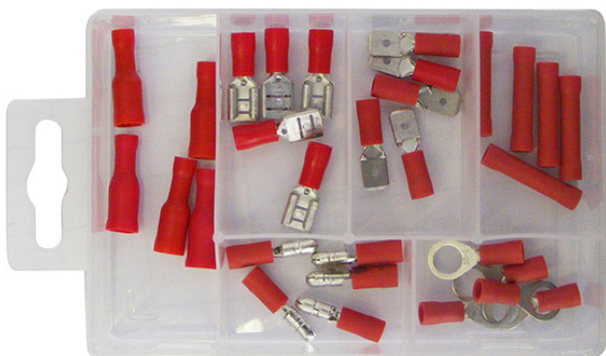

Red Terminals and Connectors

Red Ring terminals, Tab terminals, Bullets and Butt connectors

Part No	Description	Pack Qty	Code
PMA110	Red Insulated Terminals	30	G