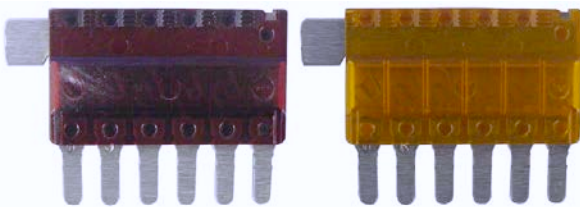

Multi OTO

Suitable for: MERCEDES
ML > 2010
W166 GLE > 2018
W167 C > 2014
W205 E > 2016
W213 S > 2013
W222 E - Coupe >2016
W238 GLC >2015
W253 G >2012
W463 Sprinter >2014
W907

Part No	Description	Pack Qty	Code
PWN1311	5 amp 6 Prong Tan	1	F
PWN1312	7.5 amp 6 Prong Brown	1	F