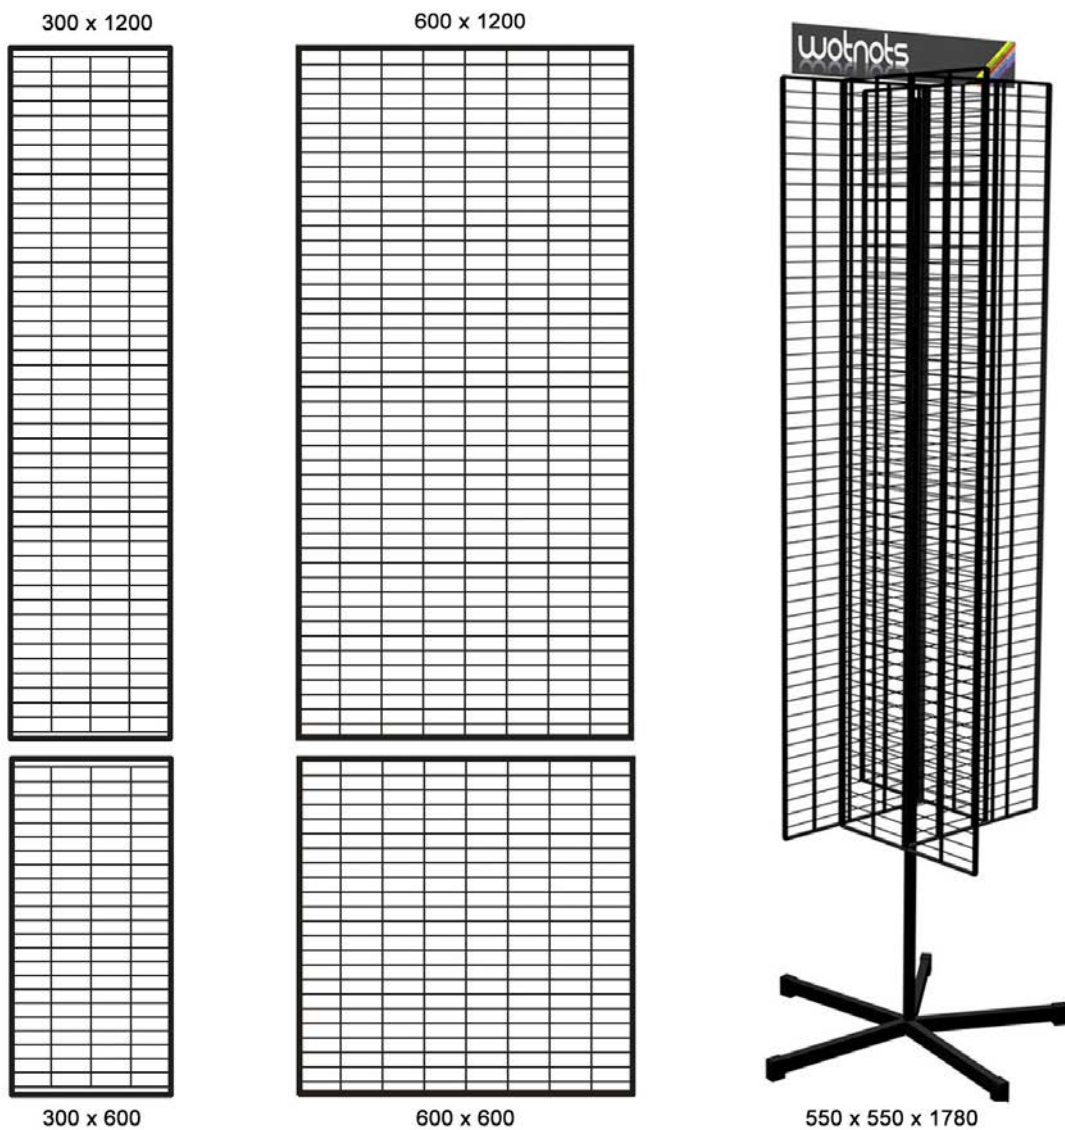

Wall Mounted Stands

Rotary Floor Stand