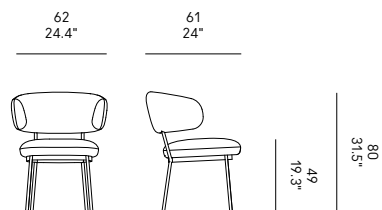

STRUTTURA STRUCTURE STRUCTURE STUHLGESTELL ESTRUCTURA ↓	C.O.M. Client's Own Material	Ecopelle Faux leather Simili cuir Kunstleder Ecopiel	Tessuto Fabric Tissu Stoff Tejido				Metraggio Metreage Métrage Stoffbedarf Metraje (roll H 140cm)	Pelle Leather Cuir Leder Piel Major	Metraggio Metreage Métrage Stoffbedarf Metraje (m²)
			Basic	Superior	Top	Exclusive			
Metallo Verniciato Bronzo Bronze Painted Metal Métal Peint en Bronze Bronze Lackiertes Metall Metal Pintado de Bronce	VE-VBTCL	VE-VBECP	VE-VBT0	VE-VBT1	VE-VBT2	VE-VBT3	m 1,7	VE-VBP1	m² 3,2
Metallo Verniciato Oro Gold Painted Metal Métal Peint en Or Gold Lackiertes Metall Metal Pintado en Oro	VE-MVOTCL	VE-MVOECP	VE-MVOT0	VE-MVOT1	VE-MVOT2	VE-MVOT3	m 1,7	VE-MVOP1	m² 3,2
Metallo Verniciato Nero Black Painted Metal Métal Peint en Noir Schwarz Lackiertes Metall Metal pintado de negro	VE-MVNTCL	VE-MVNECP	VE-MVNT0	VE-MVNT1	VE-MVNT2	VE-MVNT3	m 1,7	VE-MVNP1	m² 3,2