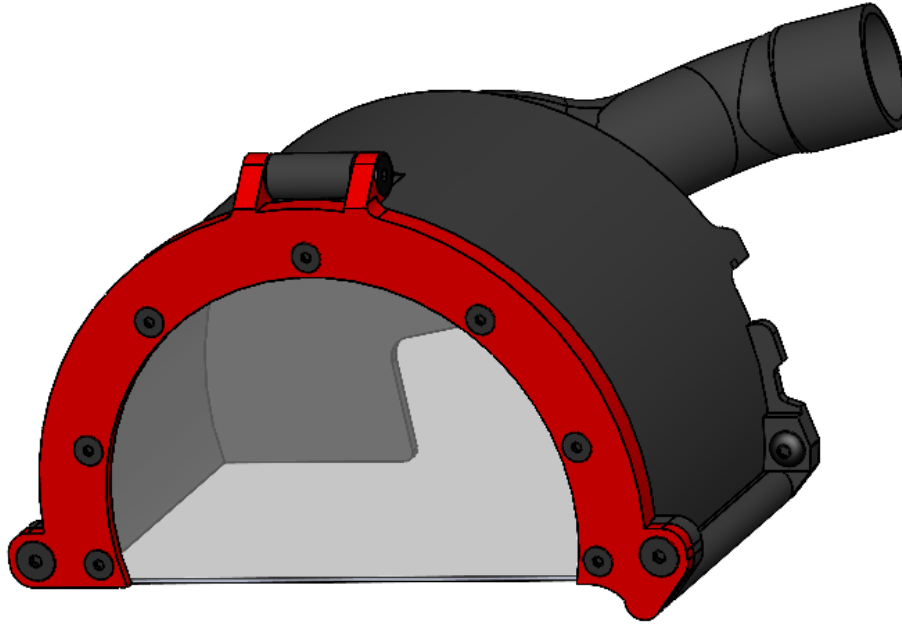

# PROTECTIVE CAP VACUUM BRISTLE BLASTER® DOUBLE

TECHNICAL DATASHEET

Version	
Length	153 mm
Height (incl. handle)	91 mm
Width	83 mm
Weight	0.132 kg 0.291lbs
Belt diameter (outer)	110 mm
Belt Width	2x 23mm
Vacuum connection	Outer 27 mm- Inner 23mm
Material	PE
Installation instructions	Manual BB Electric Double chapter 5.2