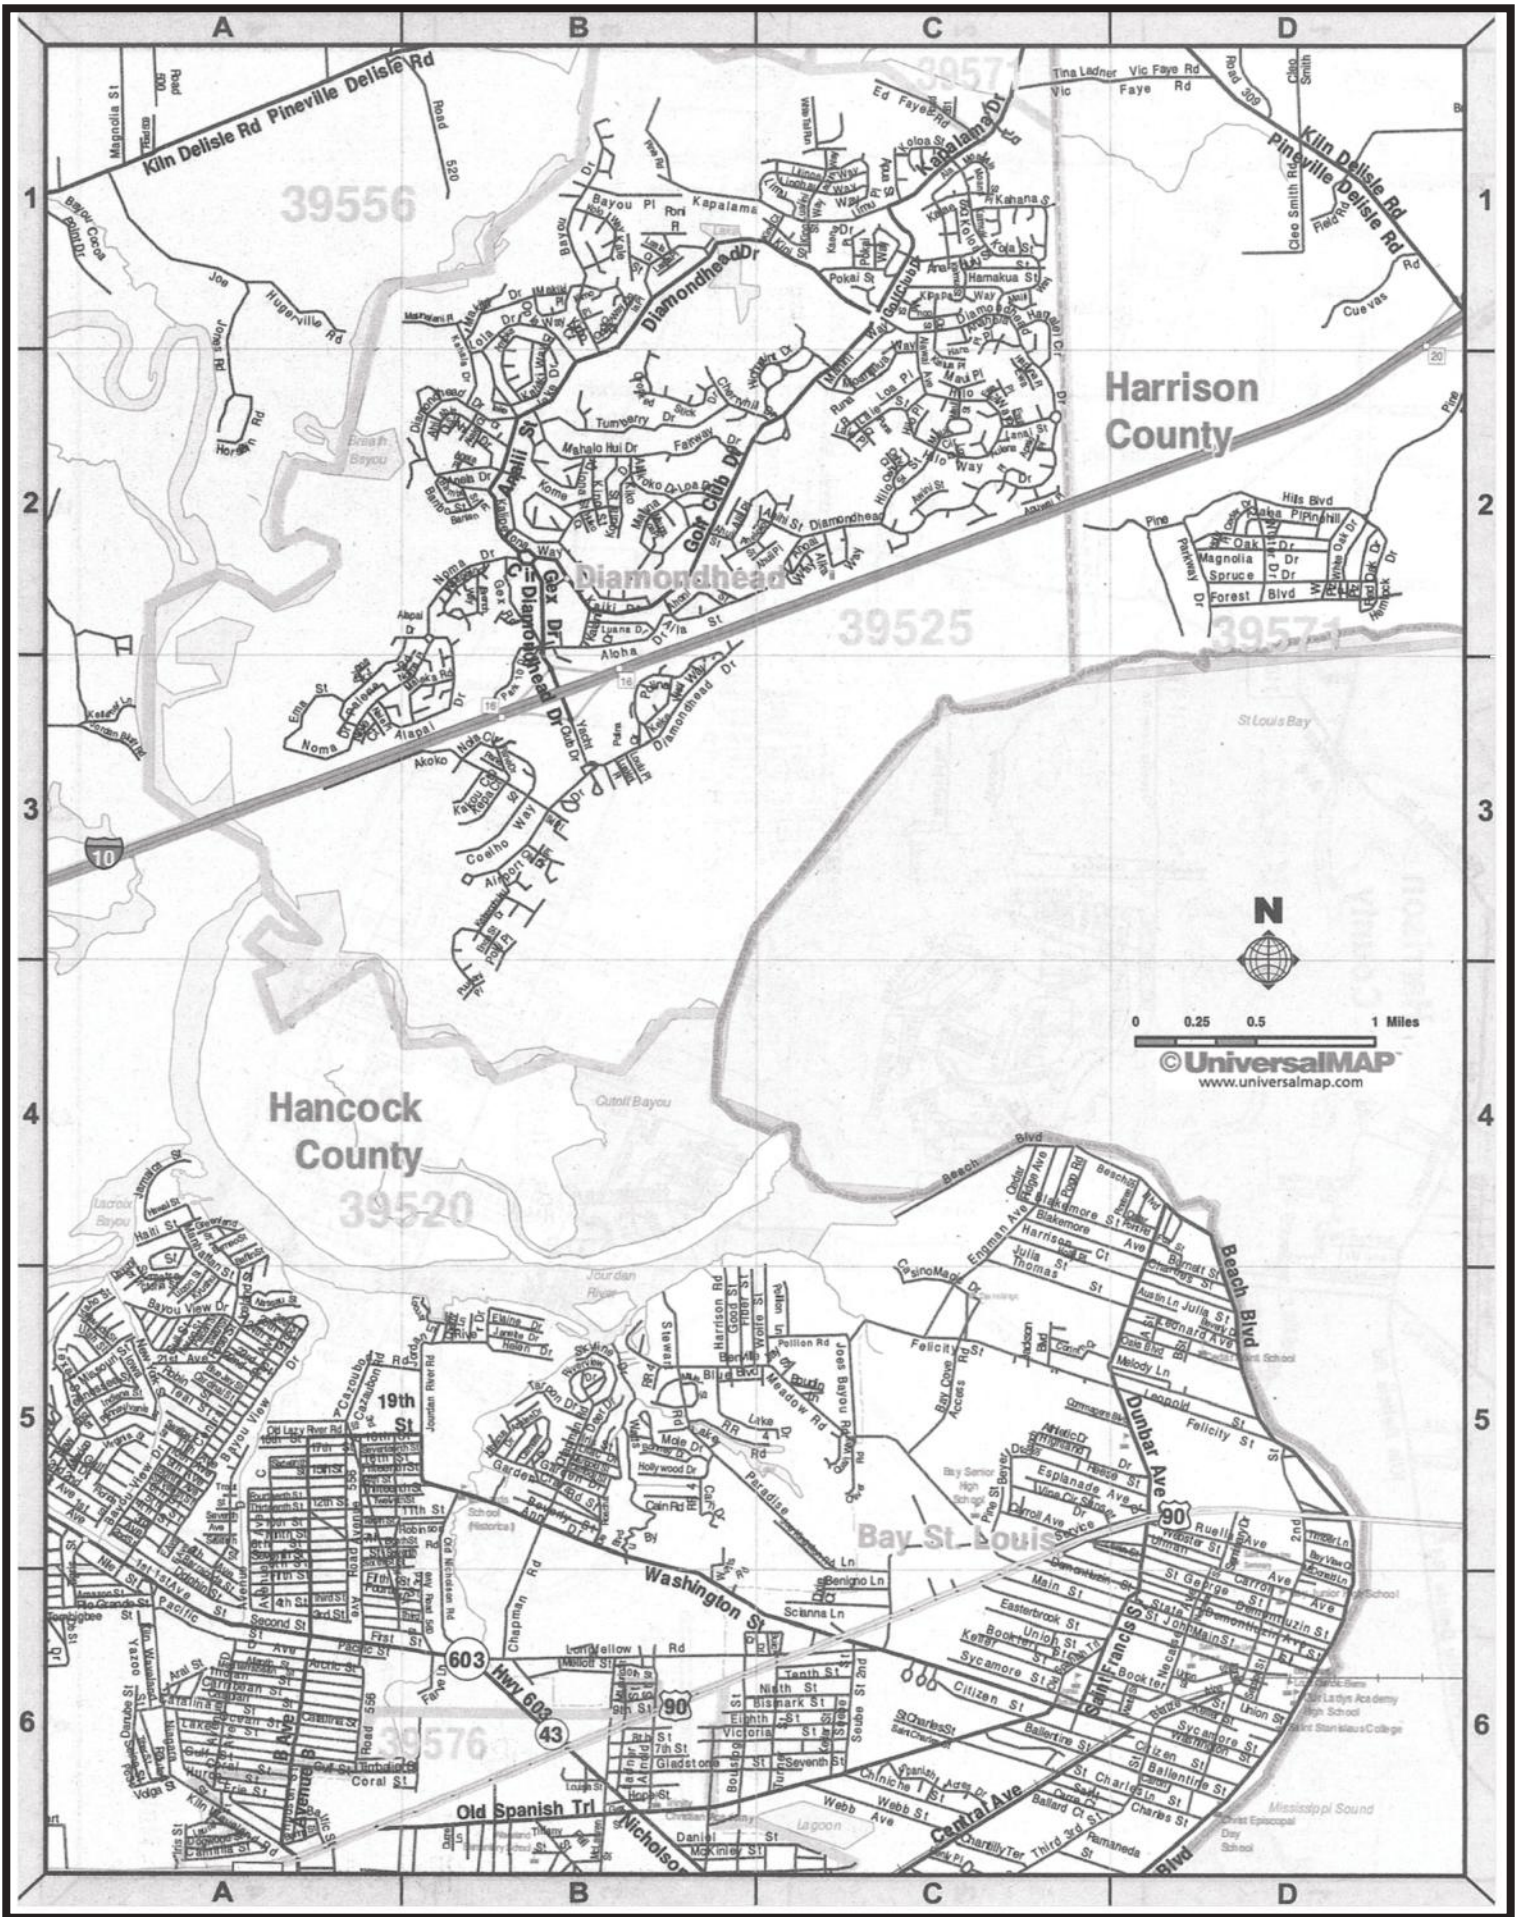

Promote your business in the 2026 Gulf Coast Community Guide. Call Pioneer Promotions at (985) 502-5725