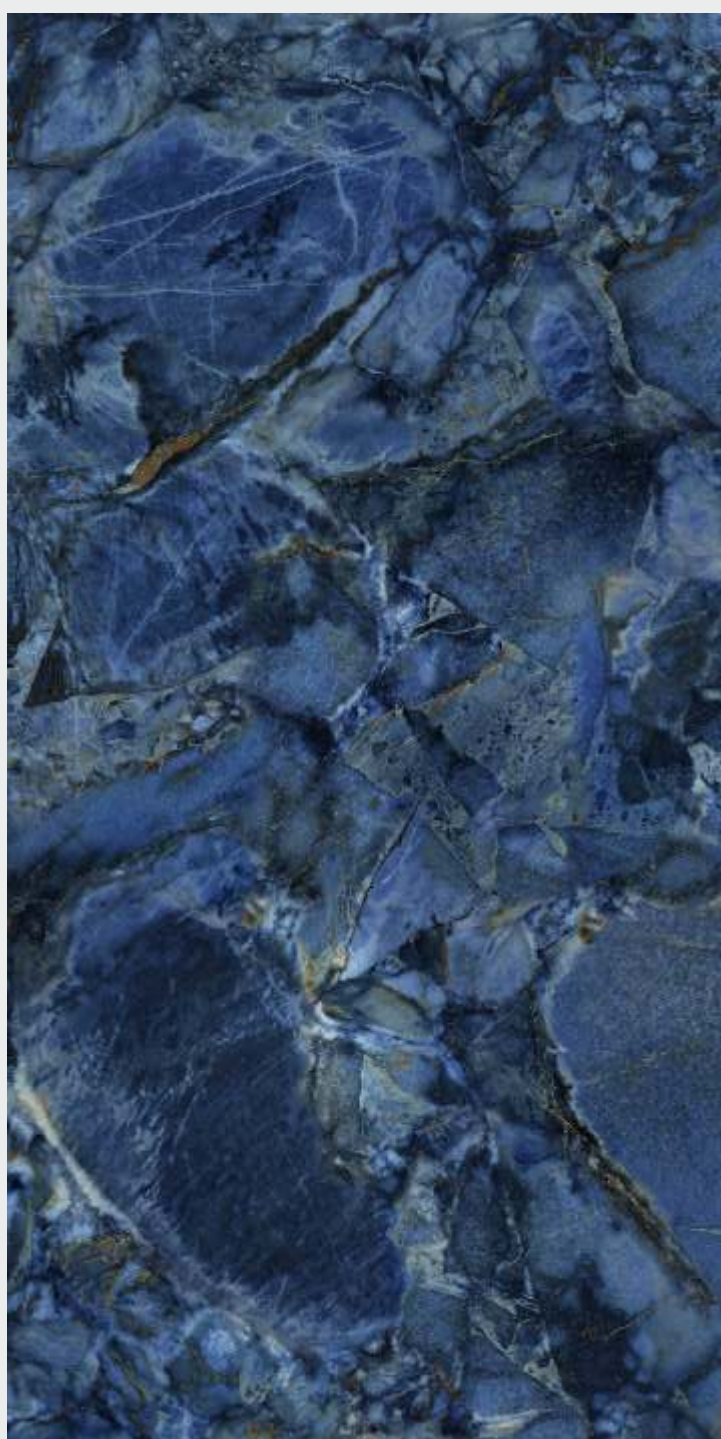

SIZE
600x
1200MM

Series
HIGH GLOSSY

Random
05