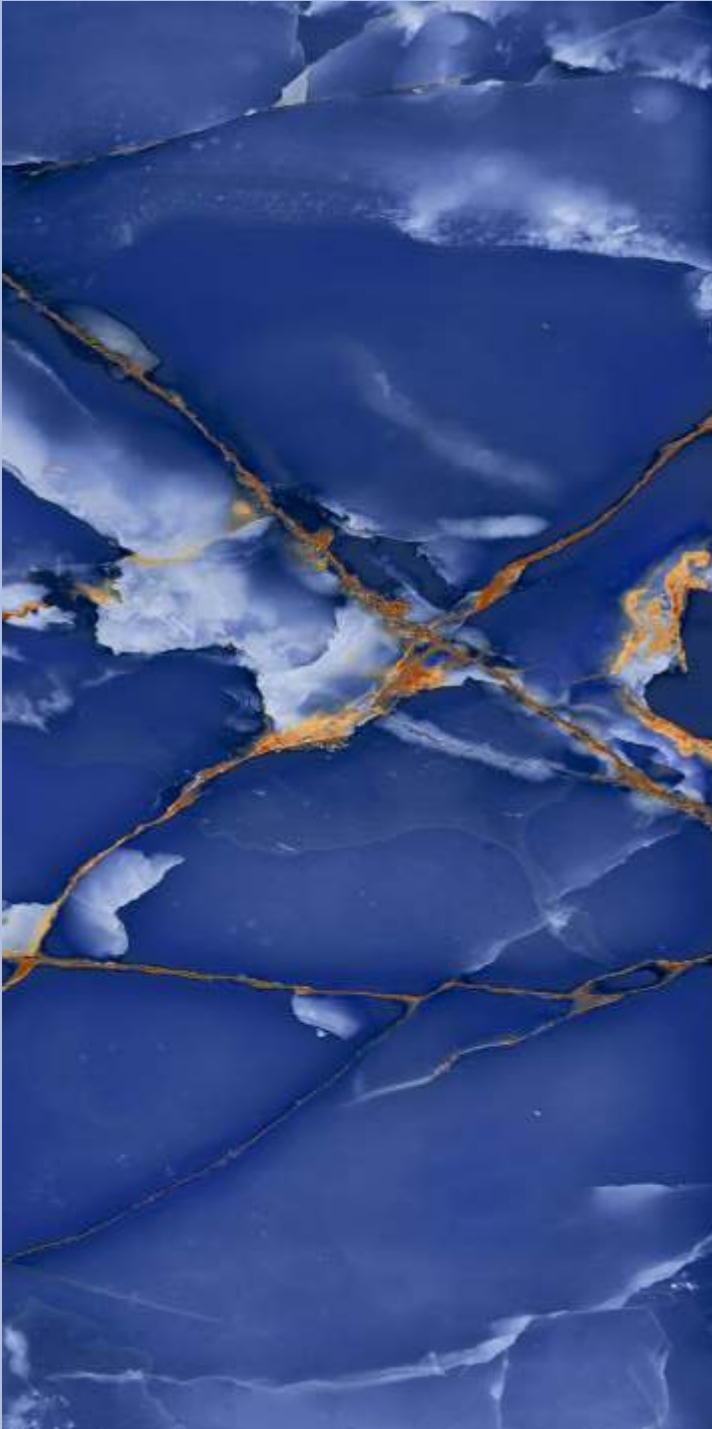

ASHPAR BLUE