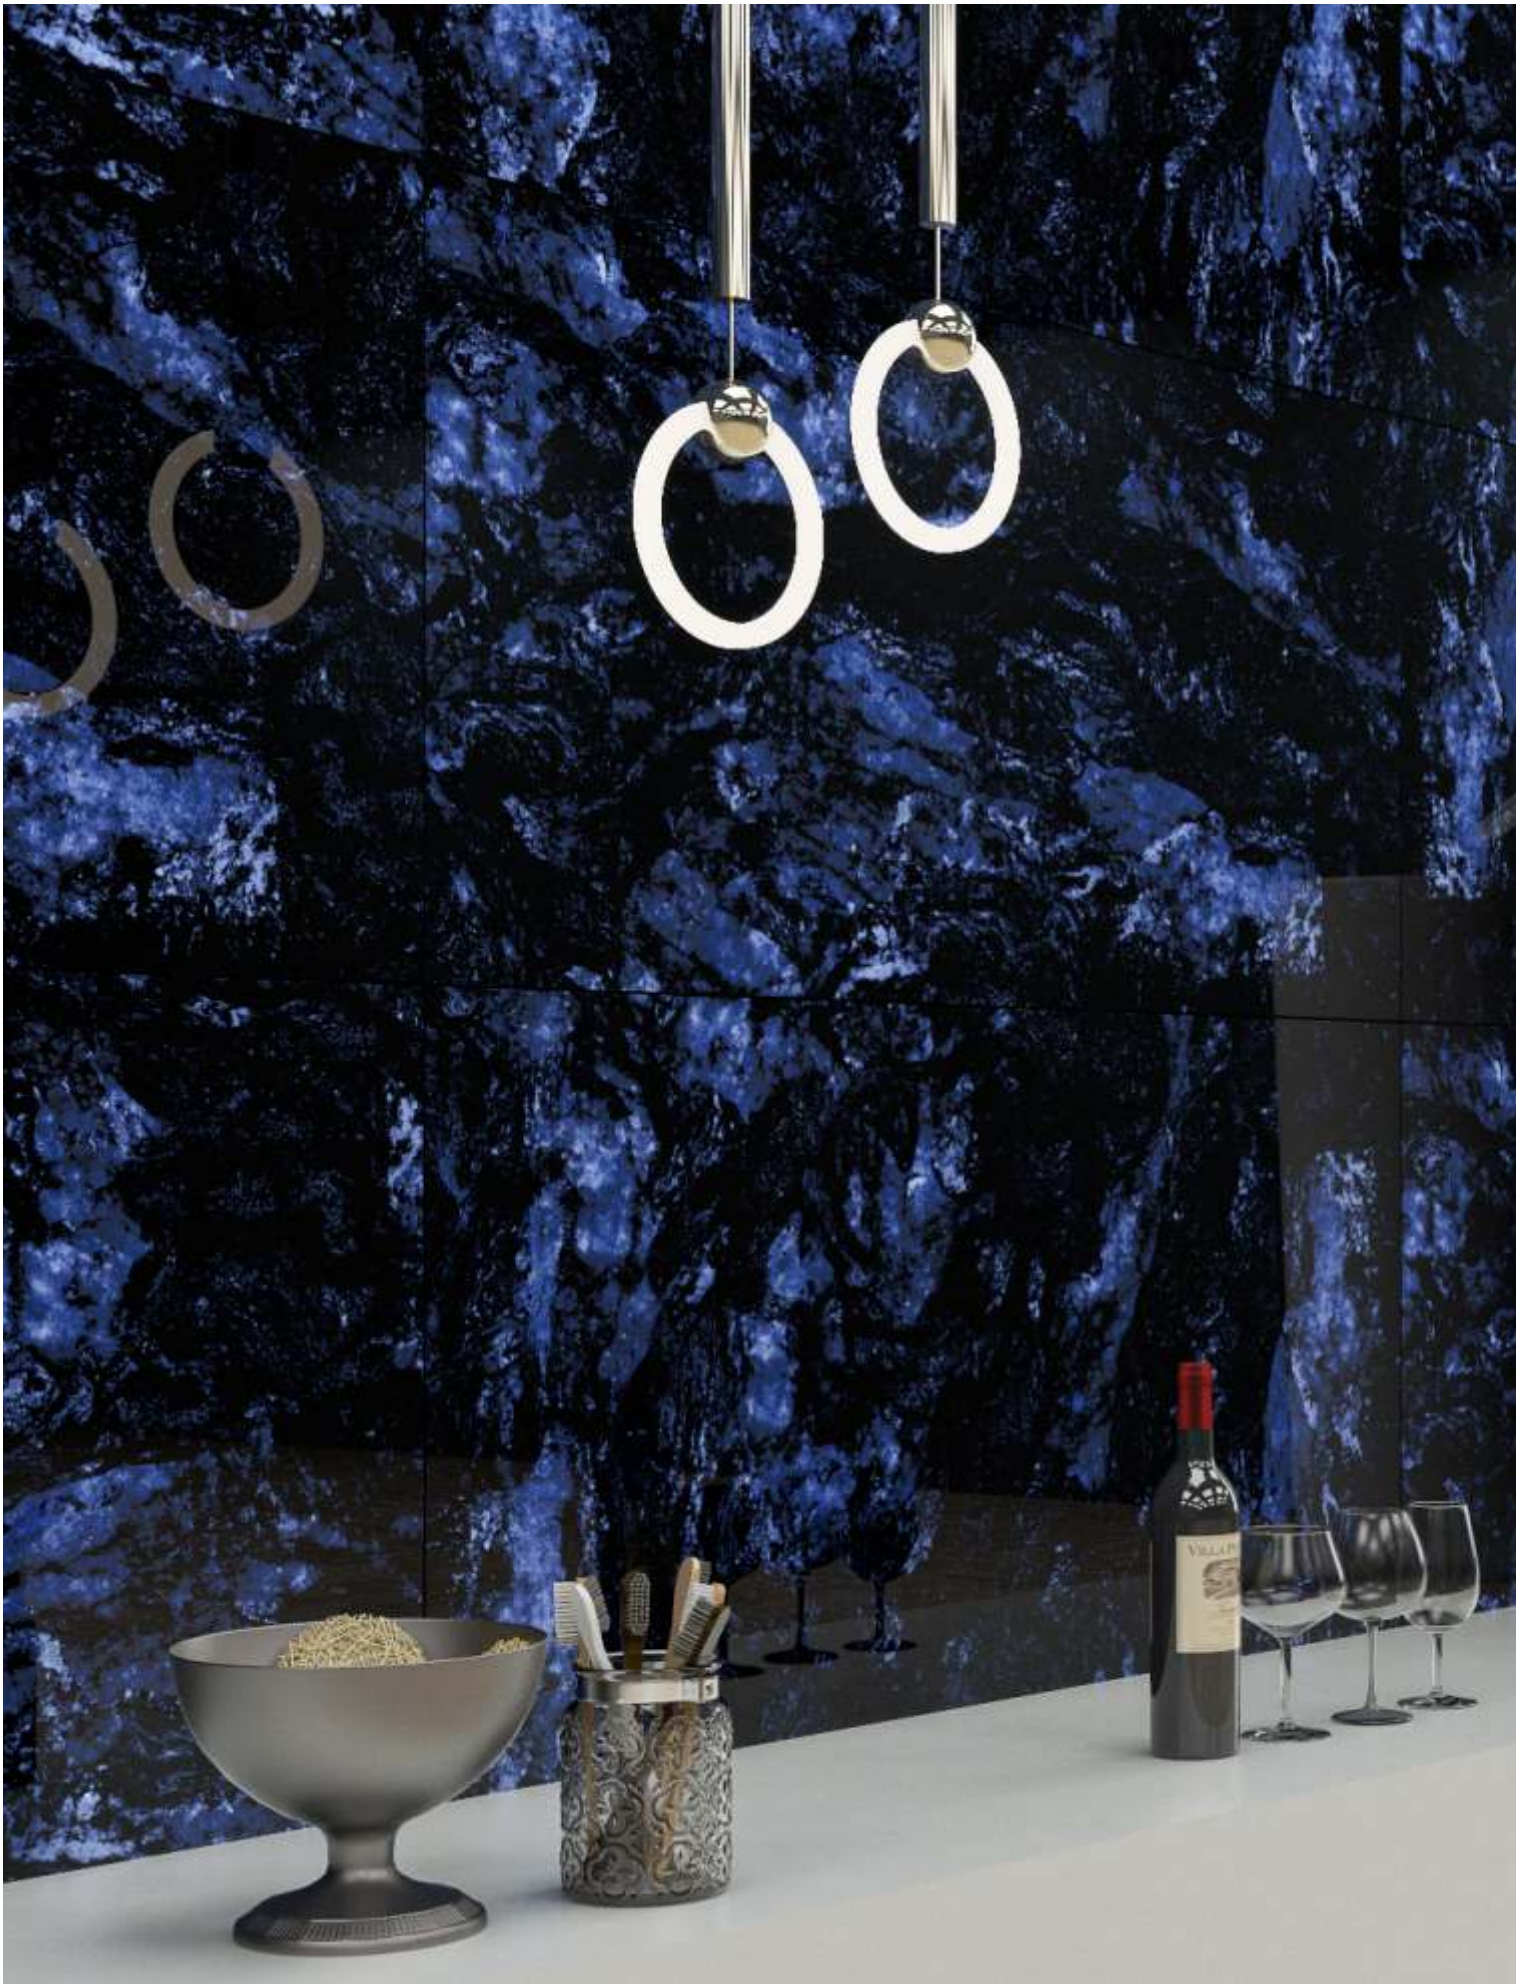

**QUINA
BLUE**

QUINA BLUE

SIZE
600x
1200MM

Series
HIGH GLOSSY

Random
03

QUINA BLUE

RAINFOREST BLACK

RAINFOREST BLACK