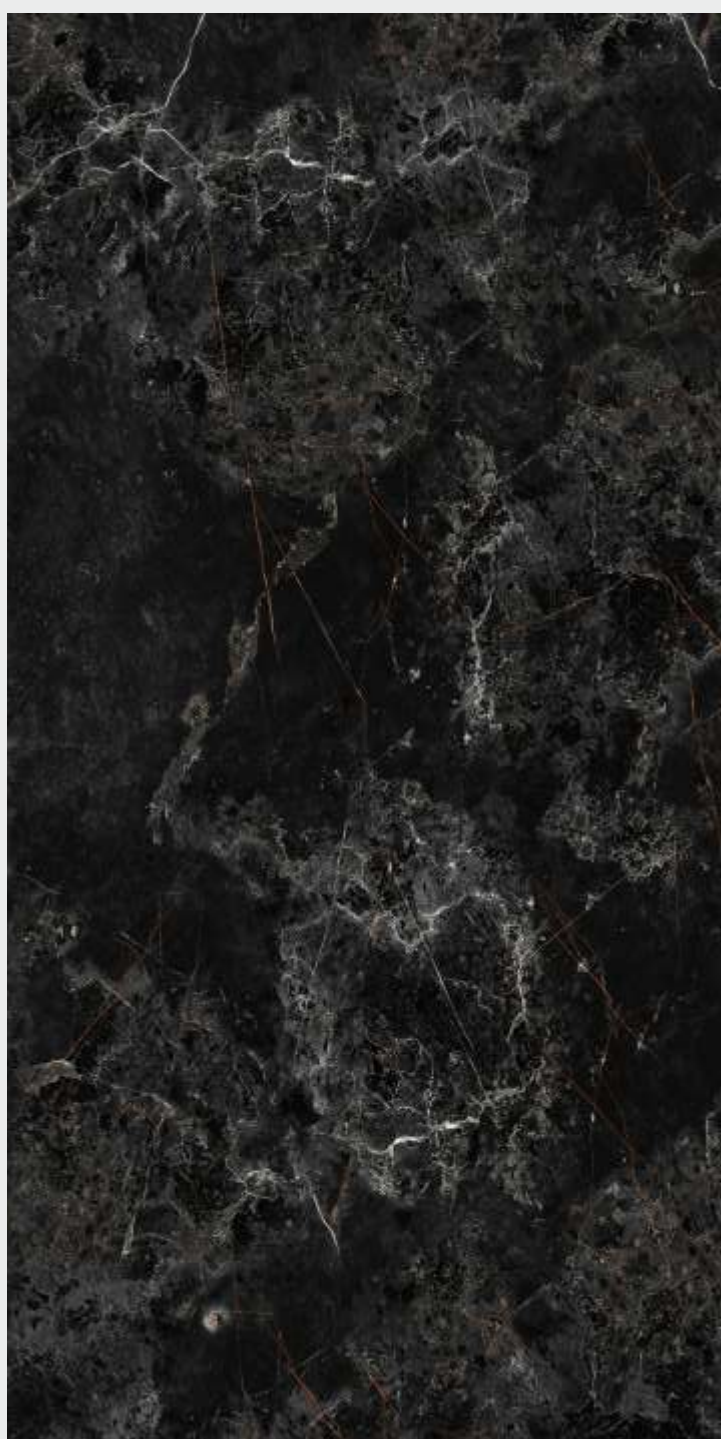

WIND NATURAL

WIND NATURAL

SIZE
600x
1200MM

Series
HIGH GLOSSY

Random
05

WIND NATURAL