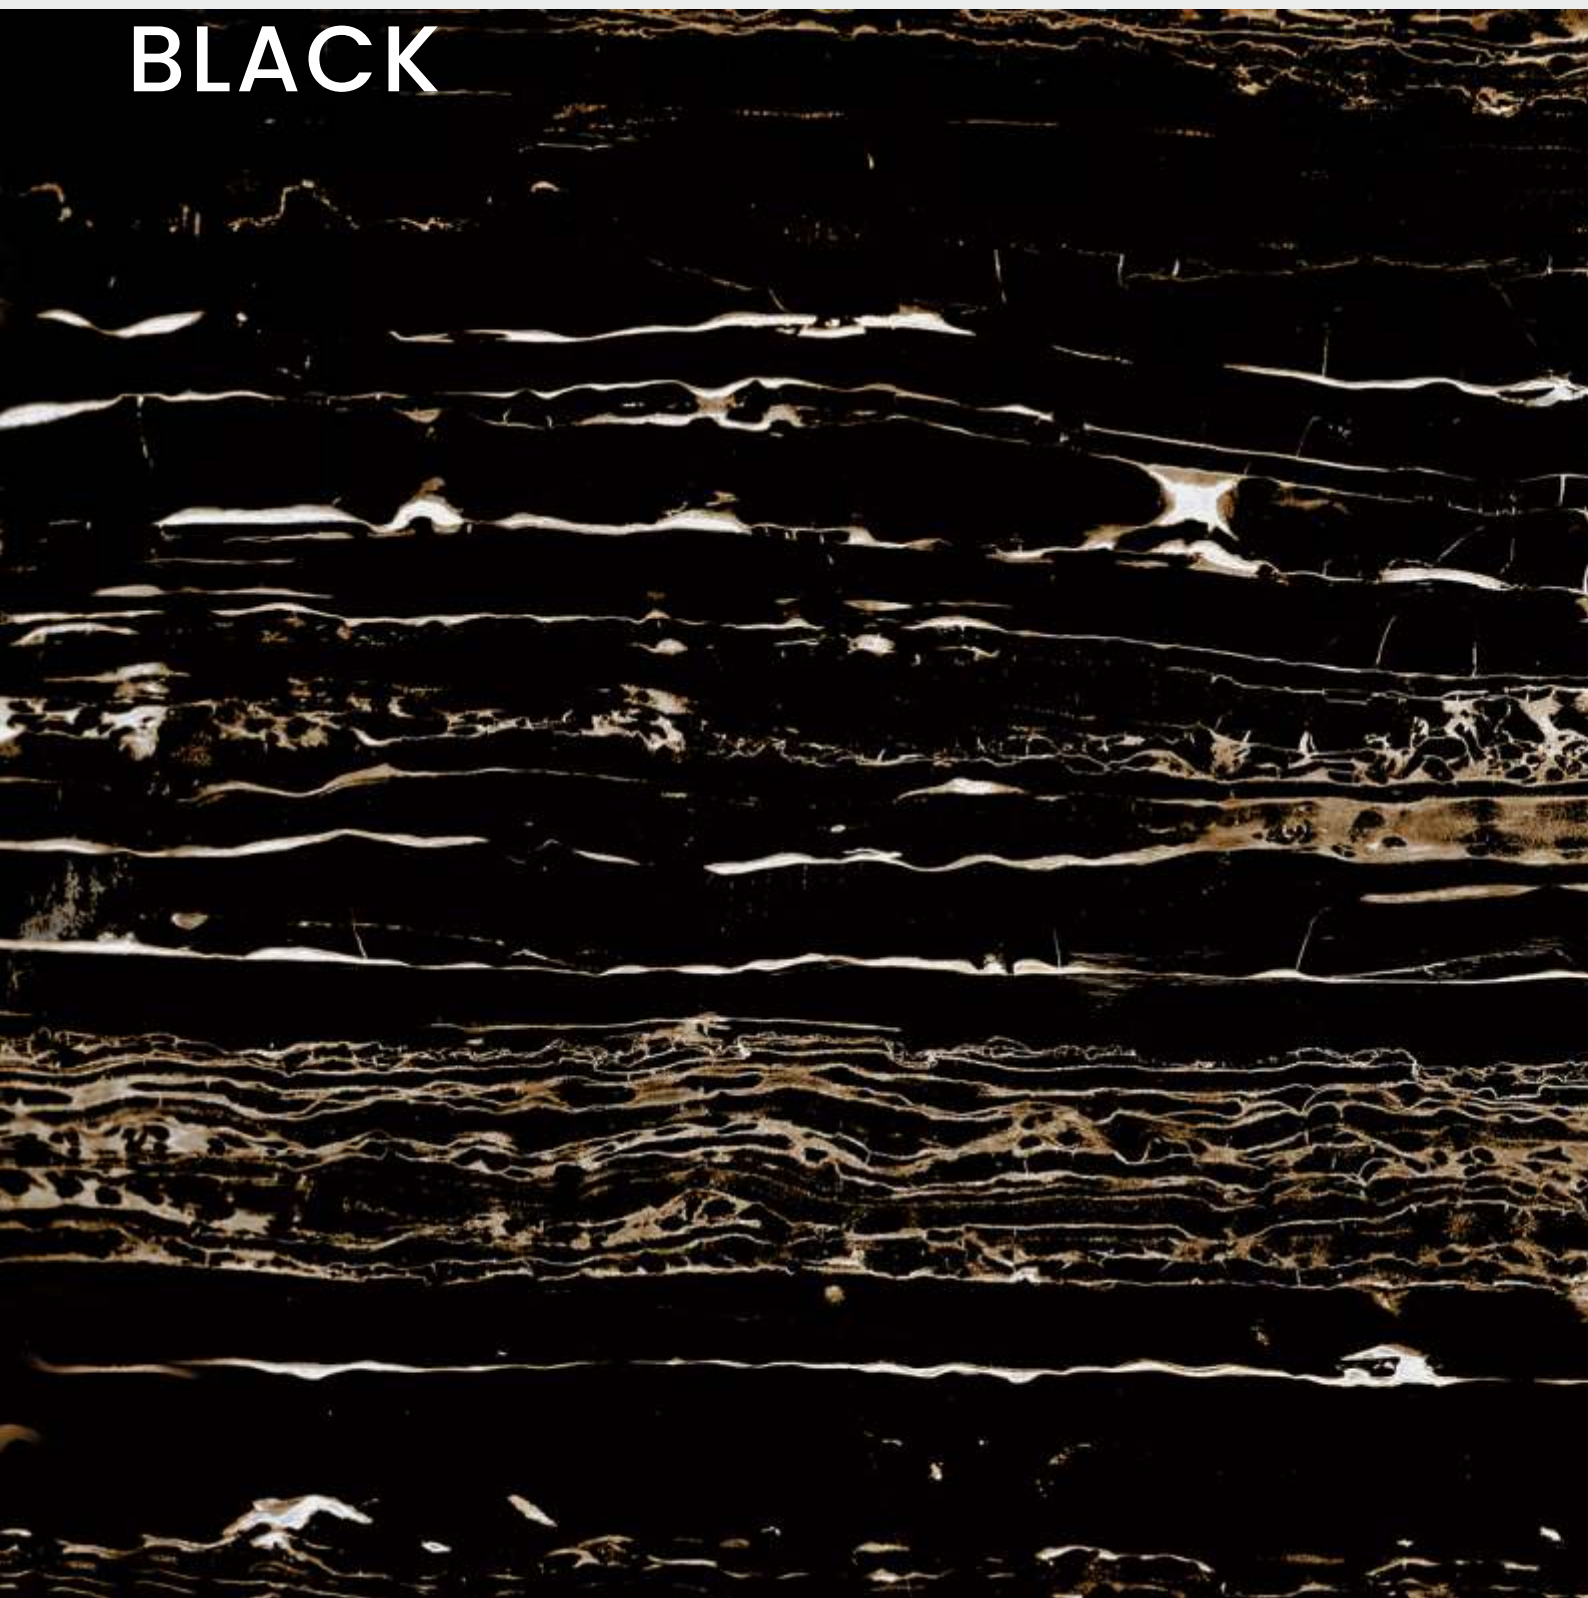

SIZE
600x
1200MM

Series
HIGH GLOSSY

Random
05

MOROCCO BLUE

PORTORO
BLACK

PORTORO BLACK

SIZE
600x
1200MM

Series
HIGH GLOSSY