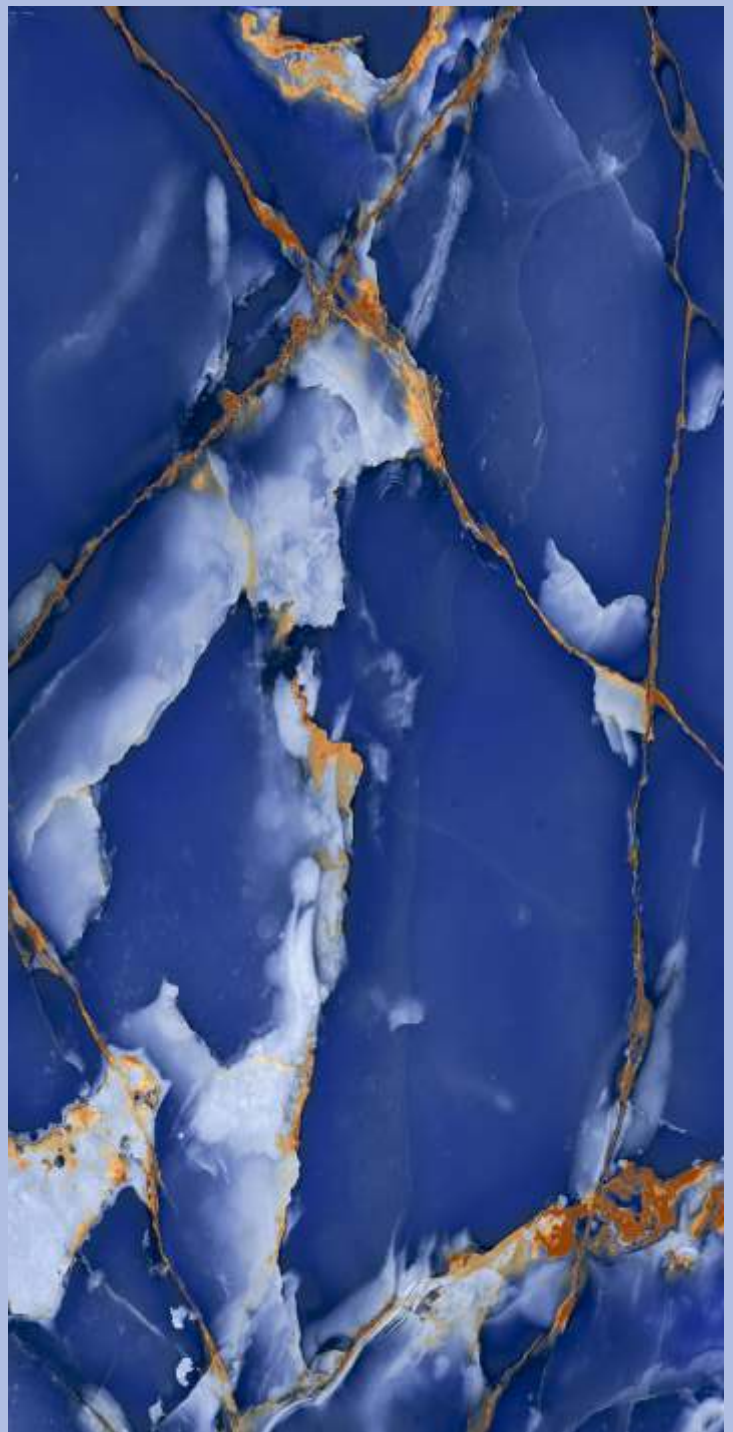

ASHPAR BLUE

ASHPAR BLUE

SIZE
600x
1200MM

Series
HIGH GLOSSY

Random
05

ASHPAR BLUE

**BLACK
MARQUINA**

BLACK MARQUINA