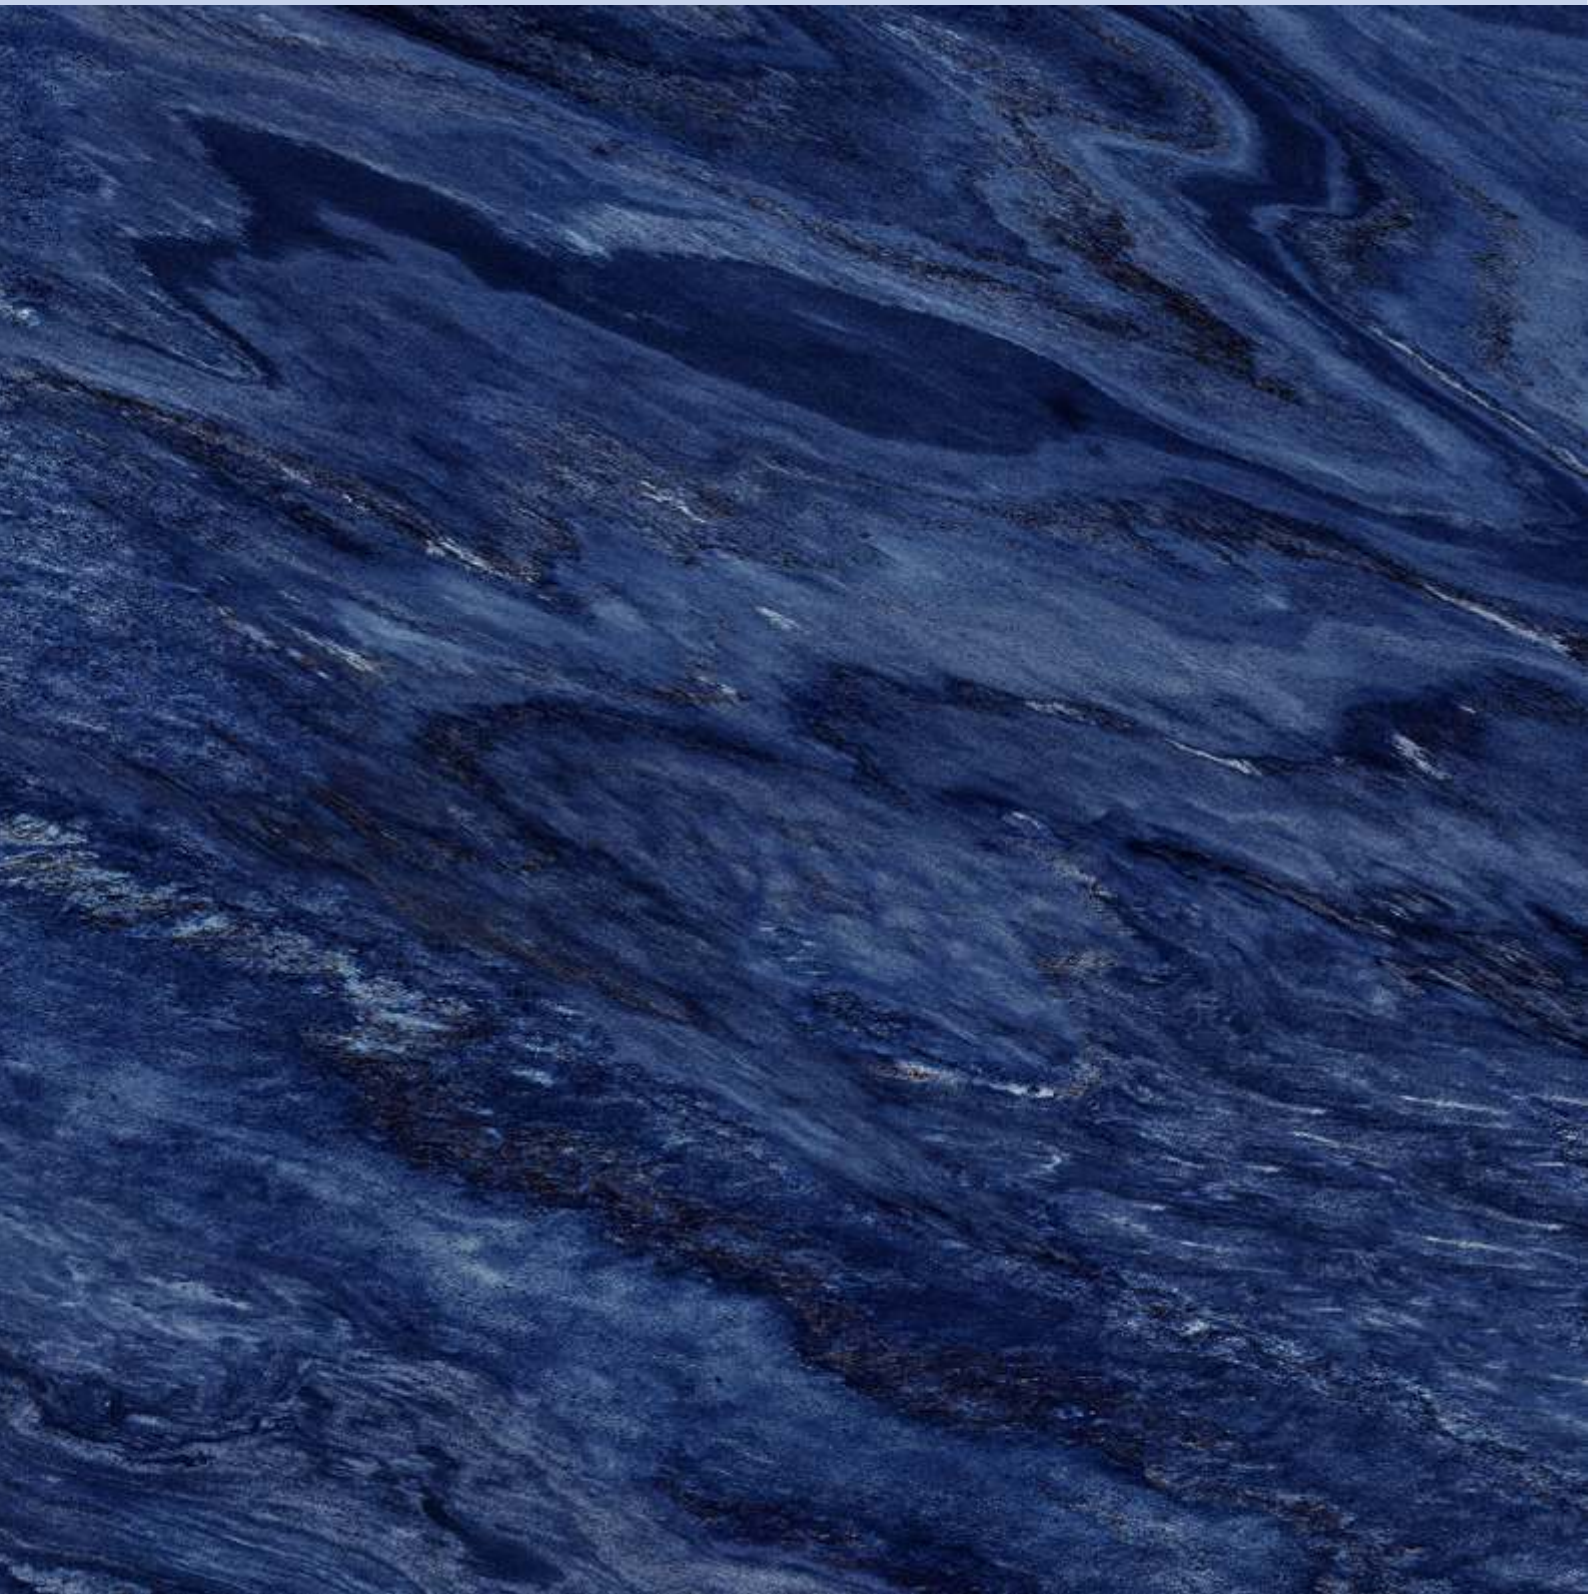

LITHOS BLUE

LITHOS BLUE

SIZE
600x
1200MM

Series
HIGH GLOSSY

Random
03

LITHOS BLUE

MOROCCO
BLUE

MOROCCO BLUE