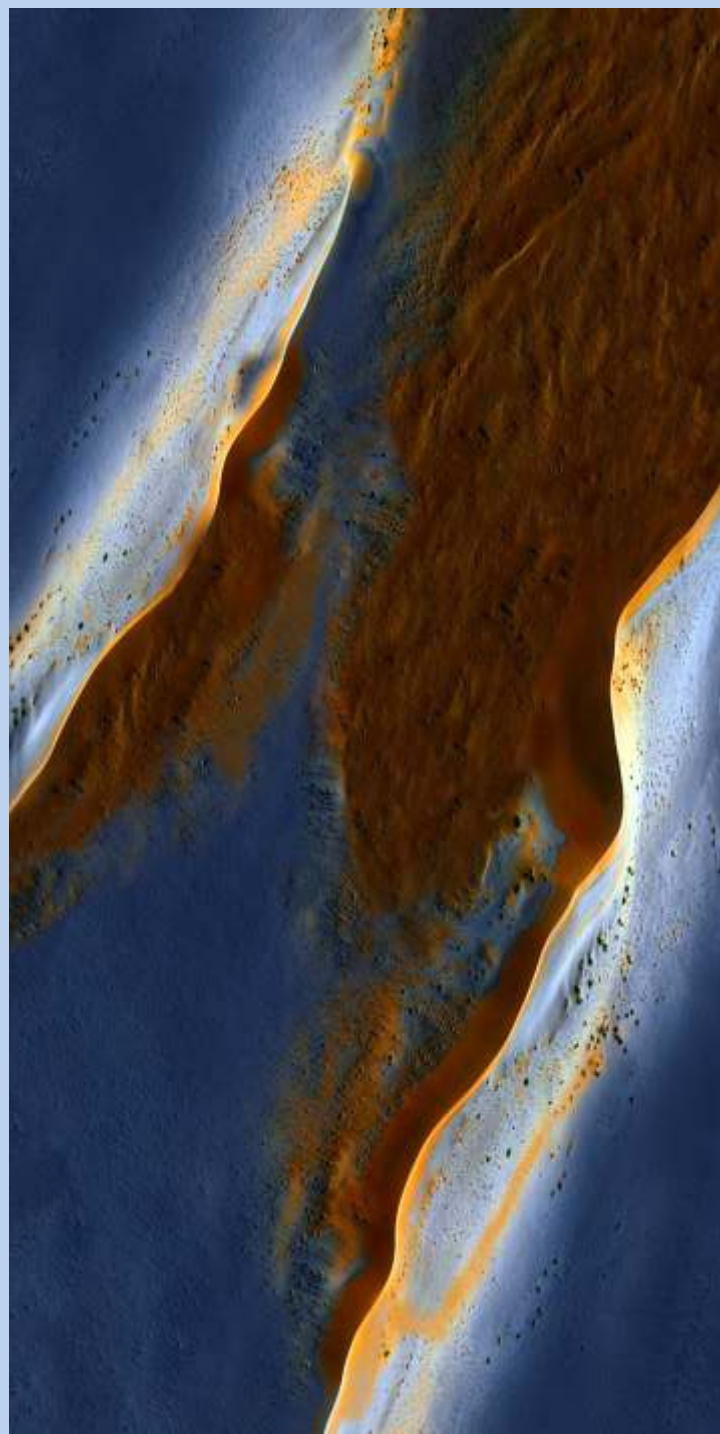

LITHOS BLUE