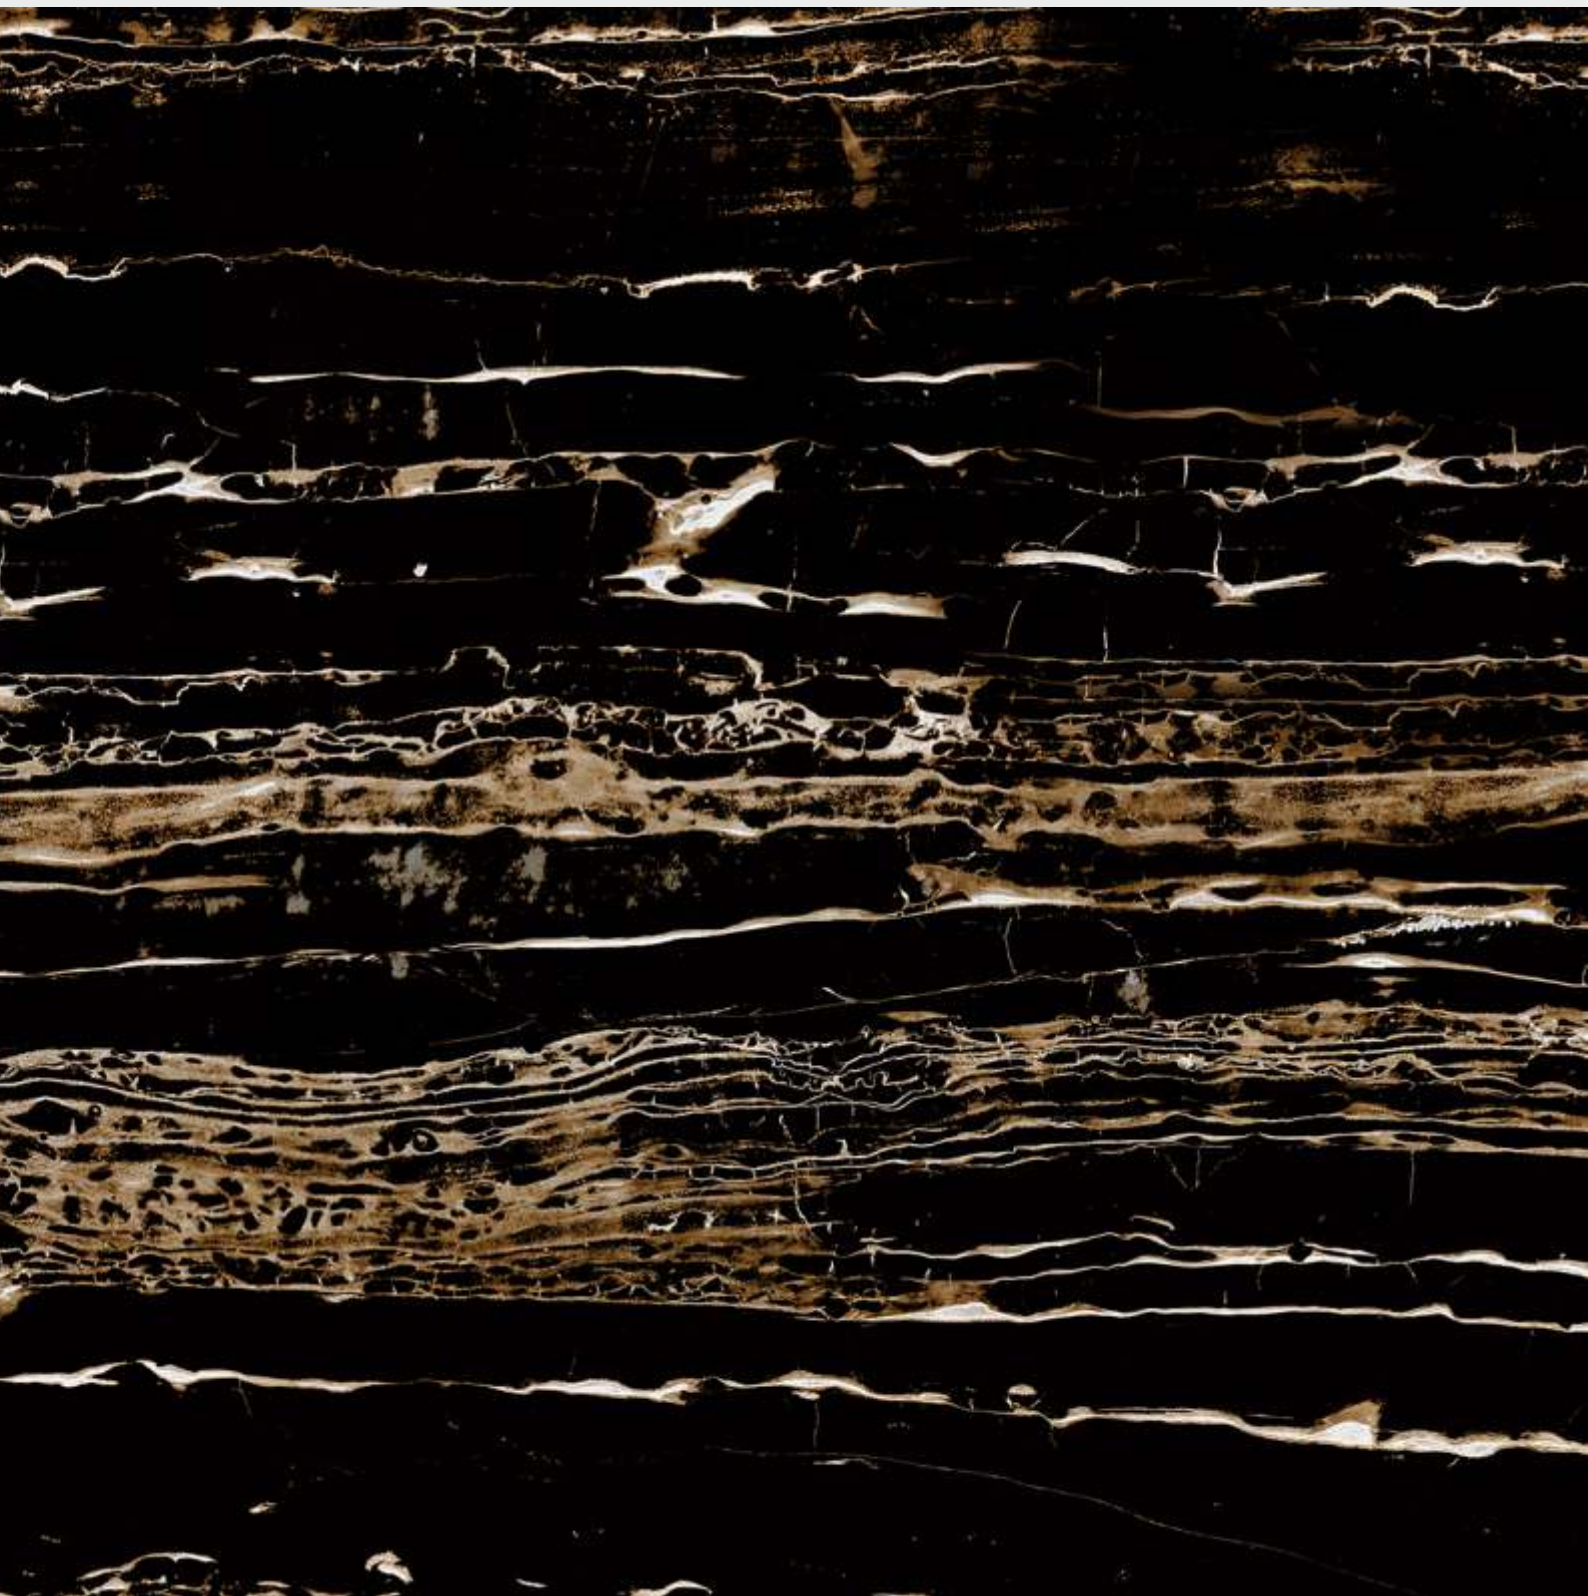

SIZE
600x
1200MM

Series
HIGH GLOSSY

Random
05

MOROCCO BLUE

PORTORO
BLACK

PORTORO BLACK

SIZE
600x
1200MM

Series
HIGH GLOSSY