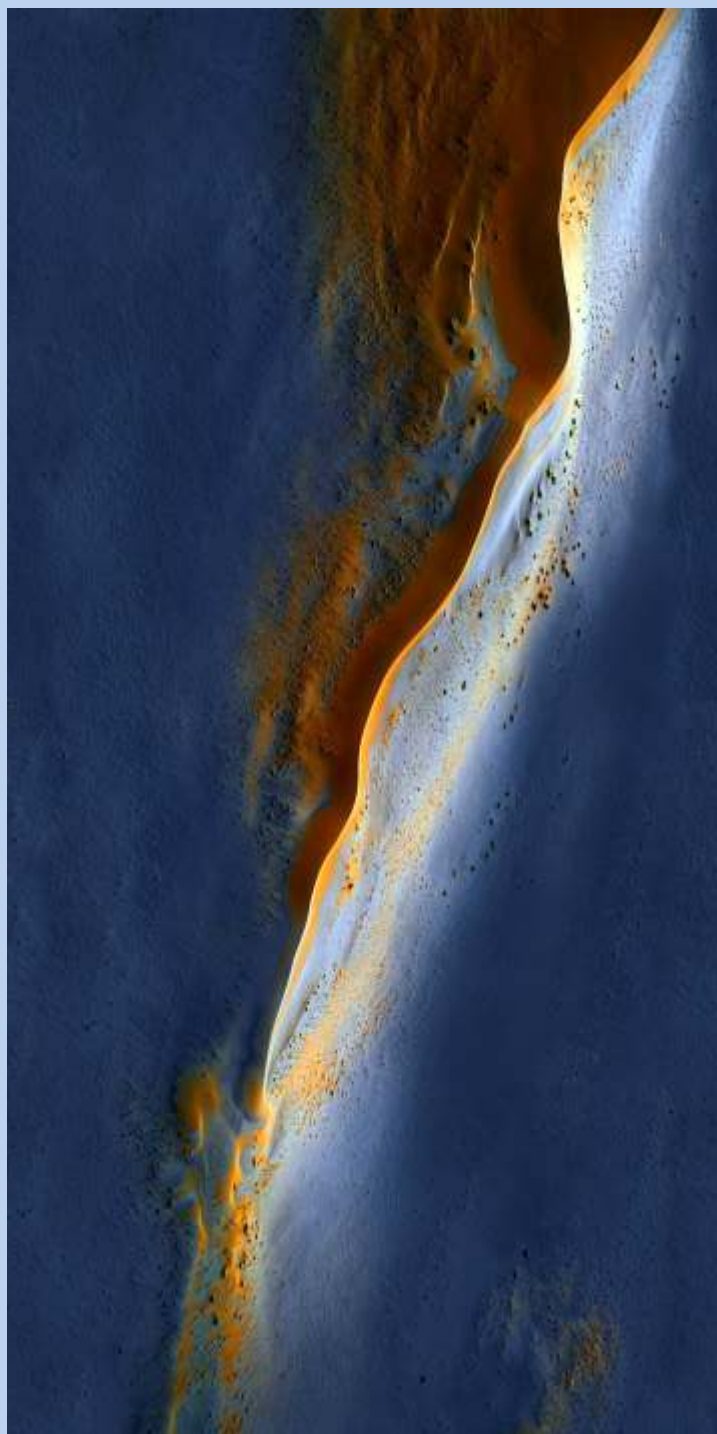

LITHOS BLUE