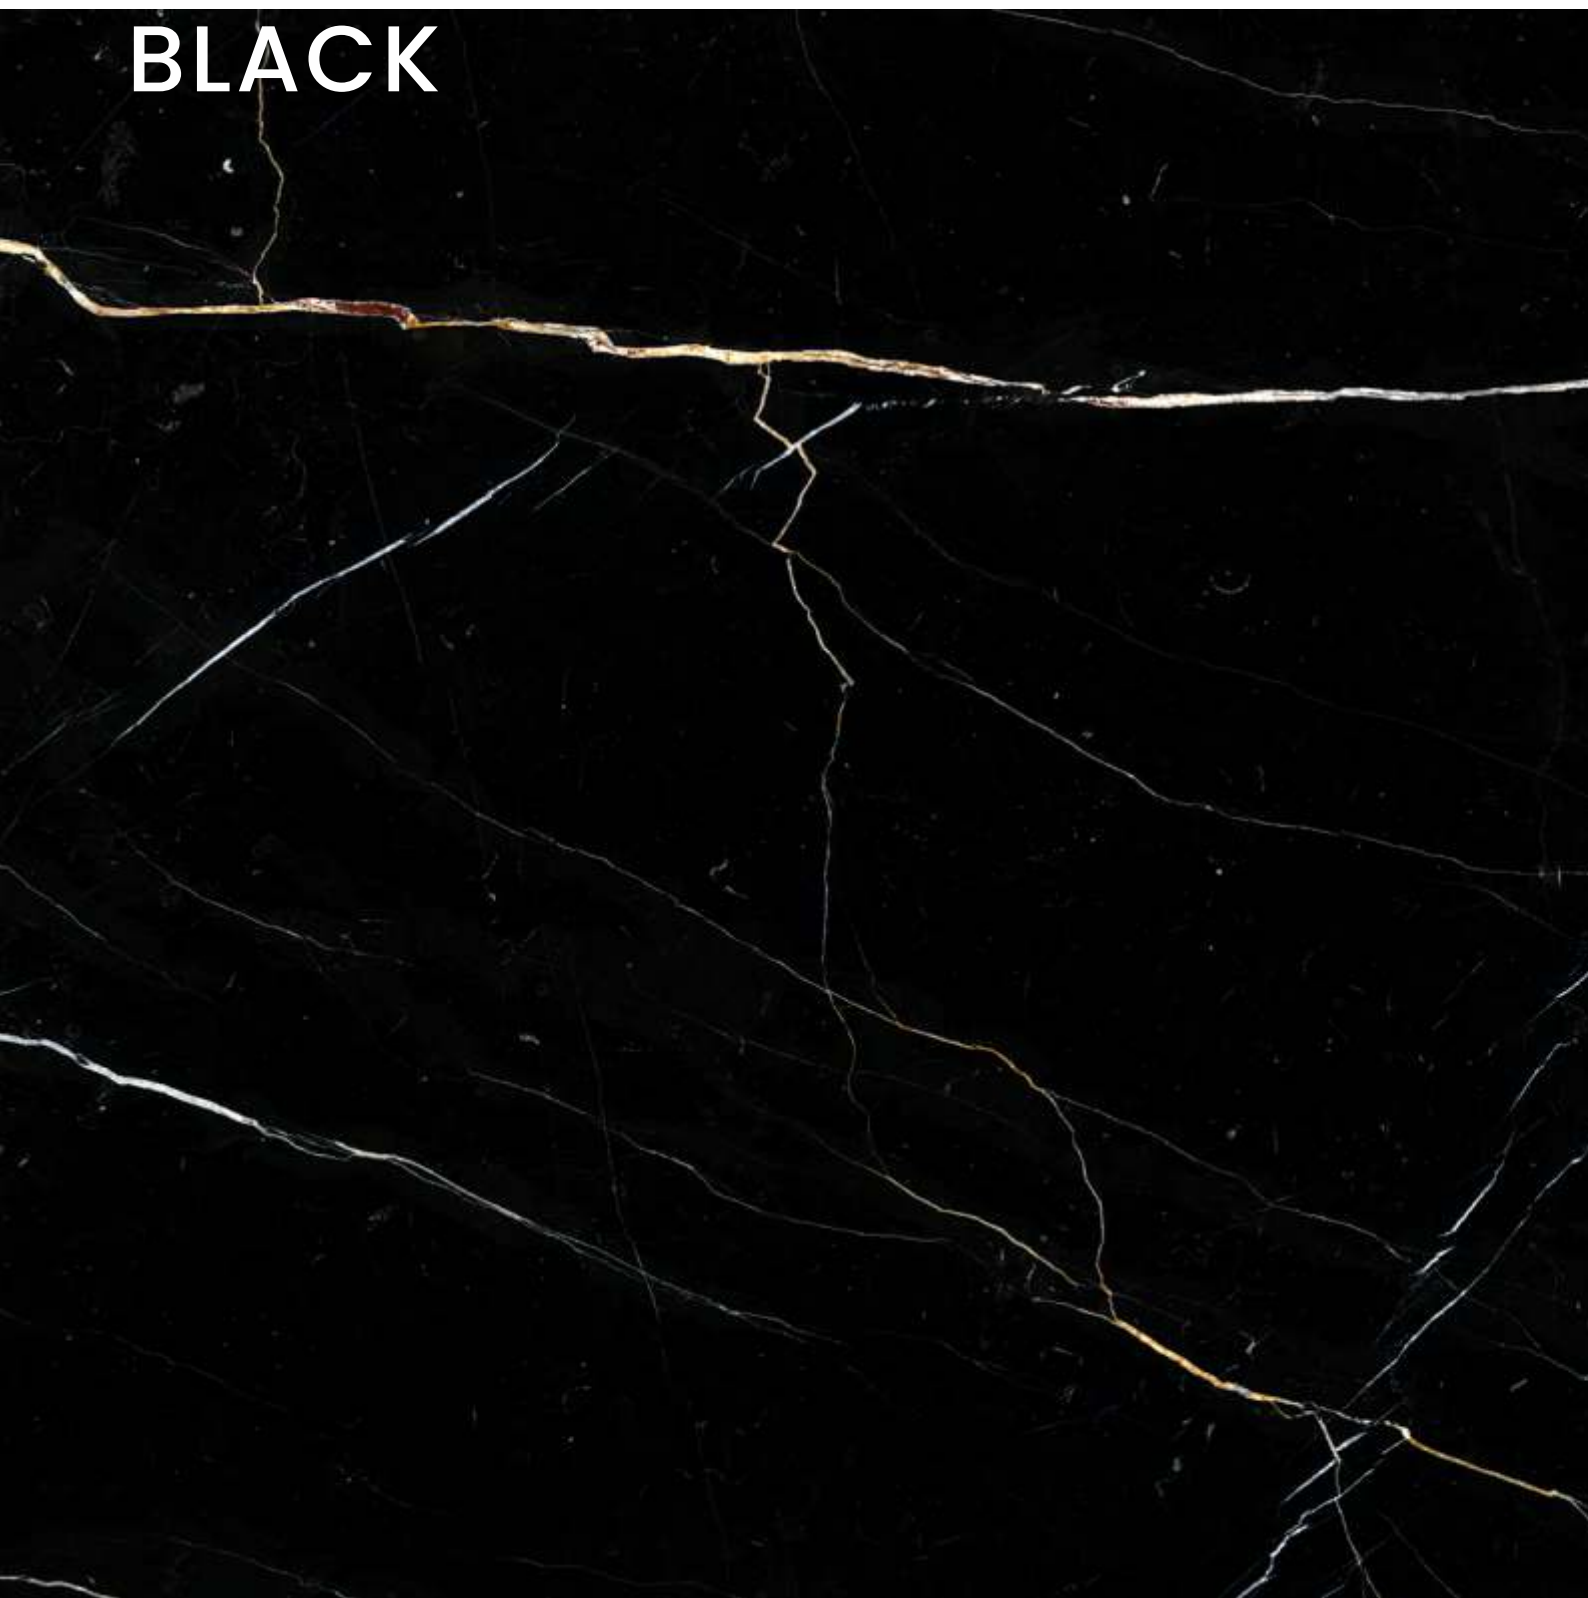

SIZE
600x
1200MM

Series
HIGH GLOSSY

Random
04

RAINFOREST BLACK

**RIVONA
BLACK**

RIVONA BLACK

SIZE
600x
1200MM

Series
HIGH GLOSSY