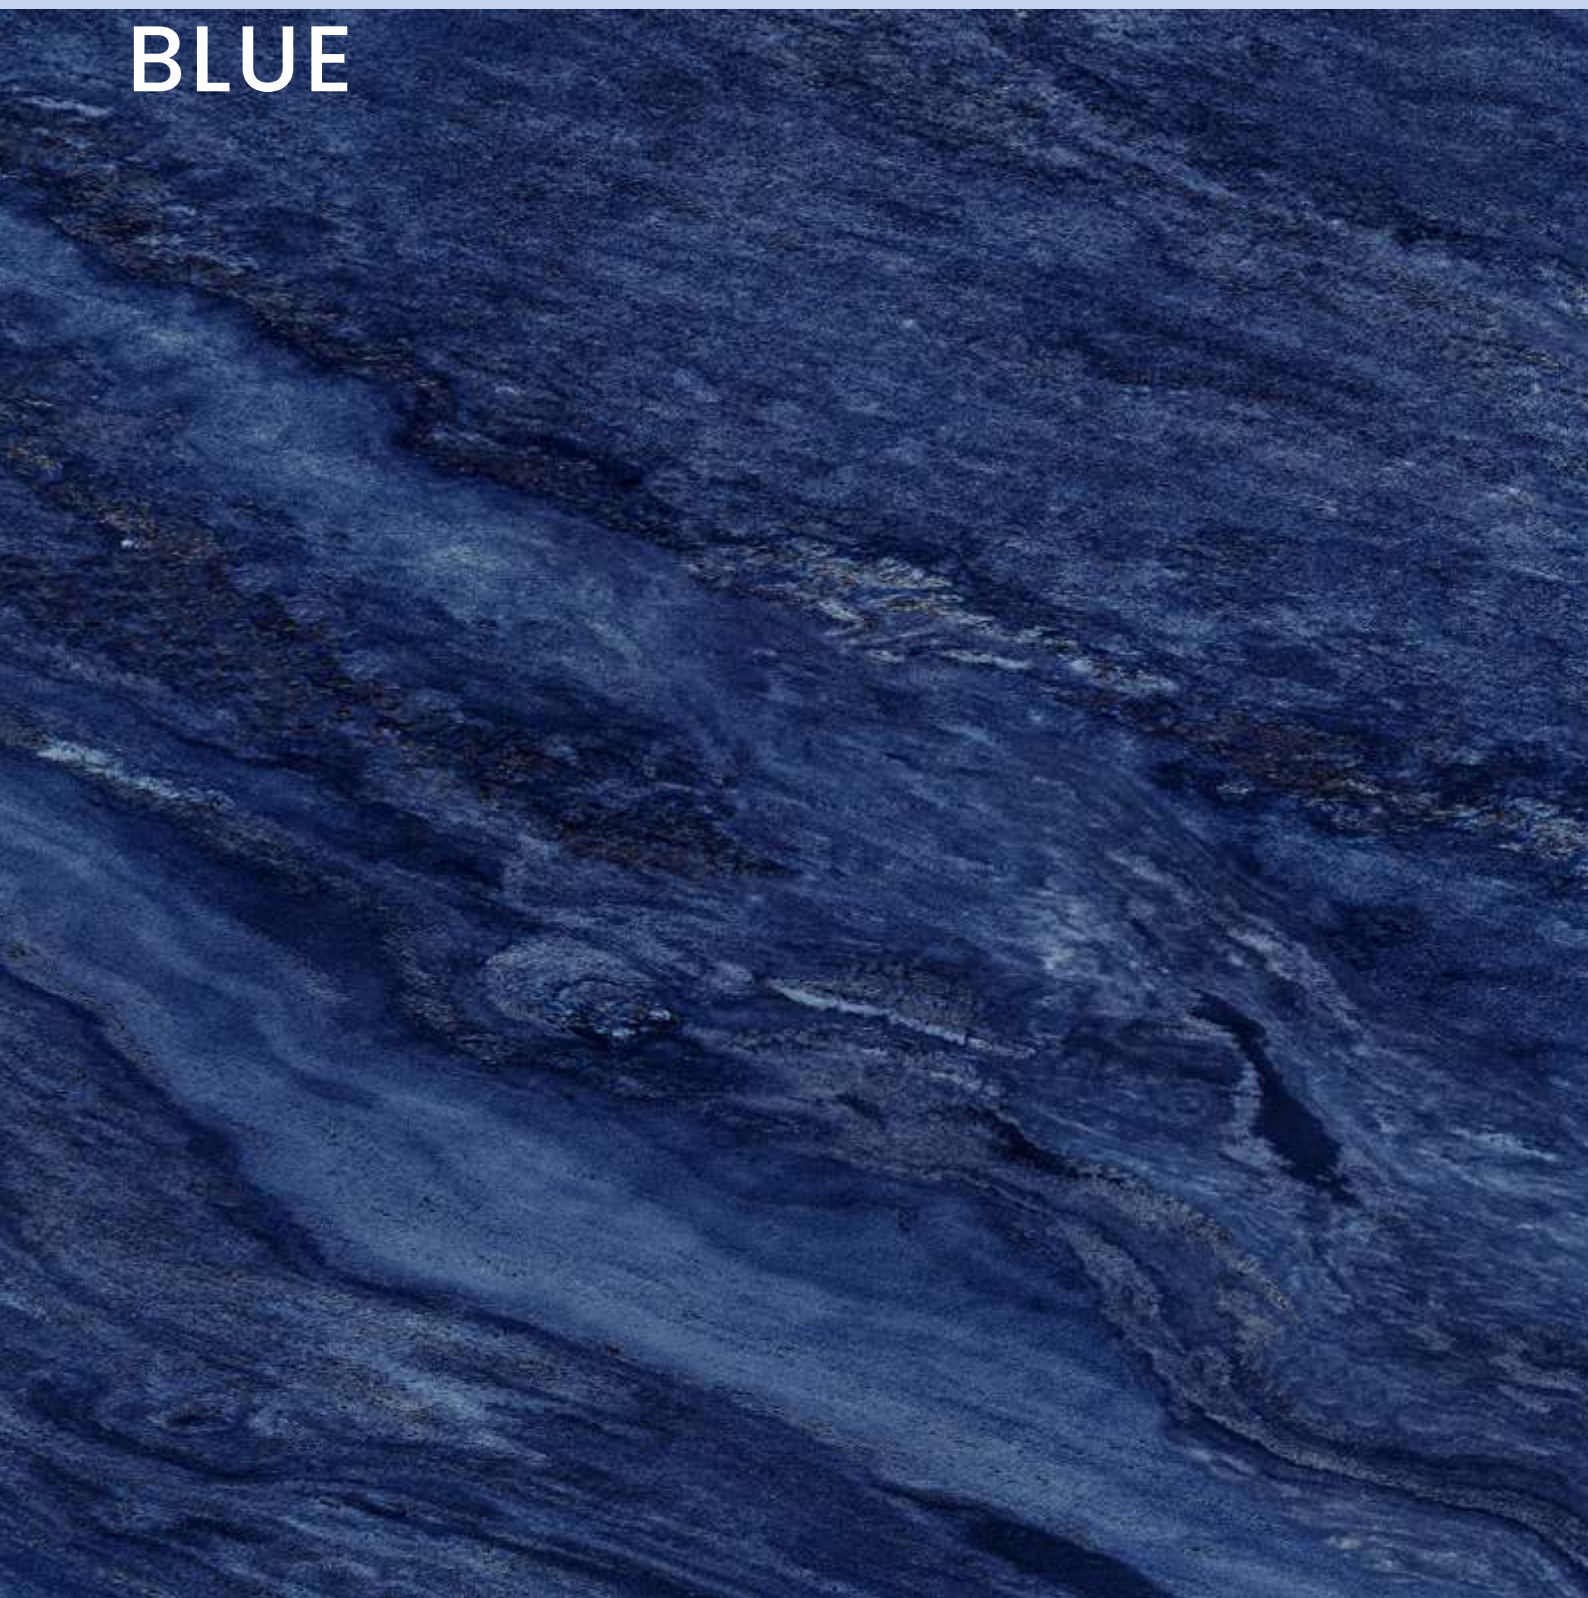

LITHOS BLUE

LITHOS BLUE

SIZE
600x
1200MM

Series
HIGH GLOSSY

Random
03

LITHOS BLUE

MOROCCO
BLUE

MOROCCO BLUE