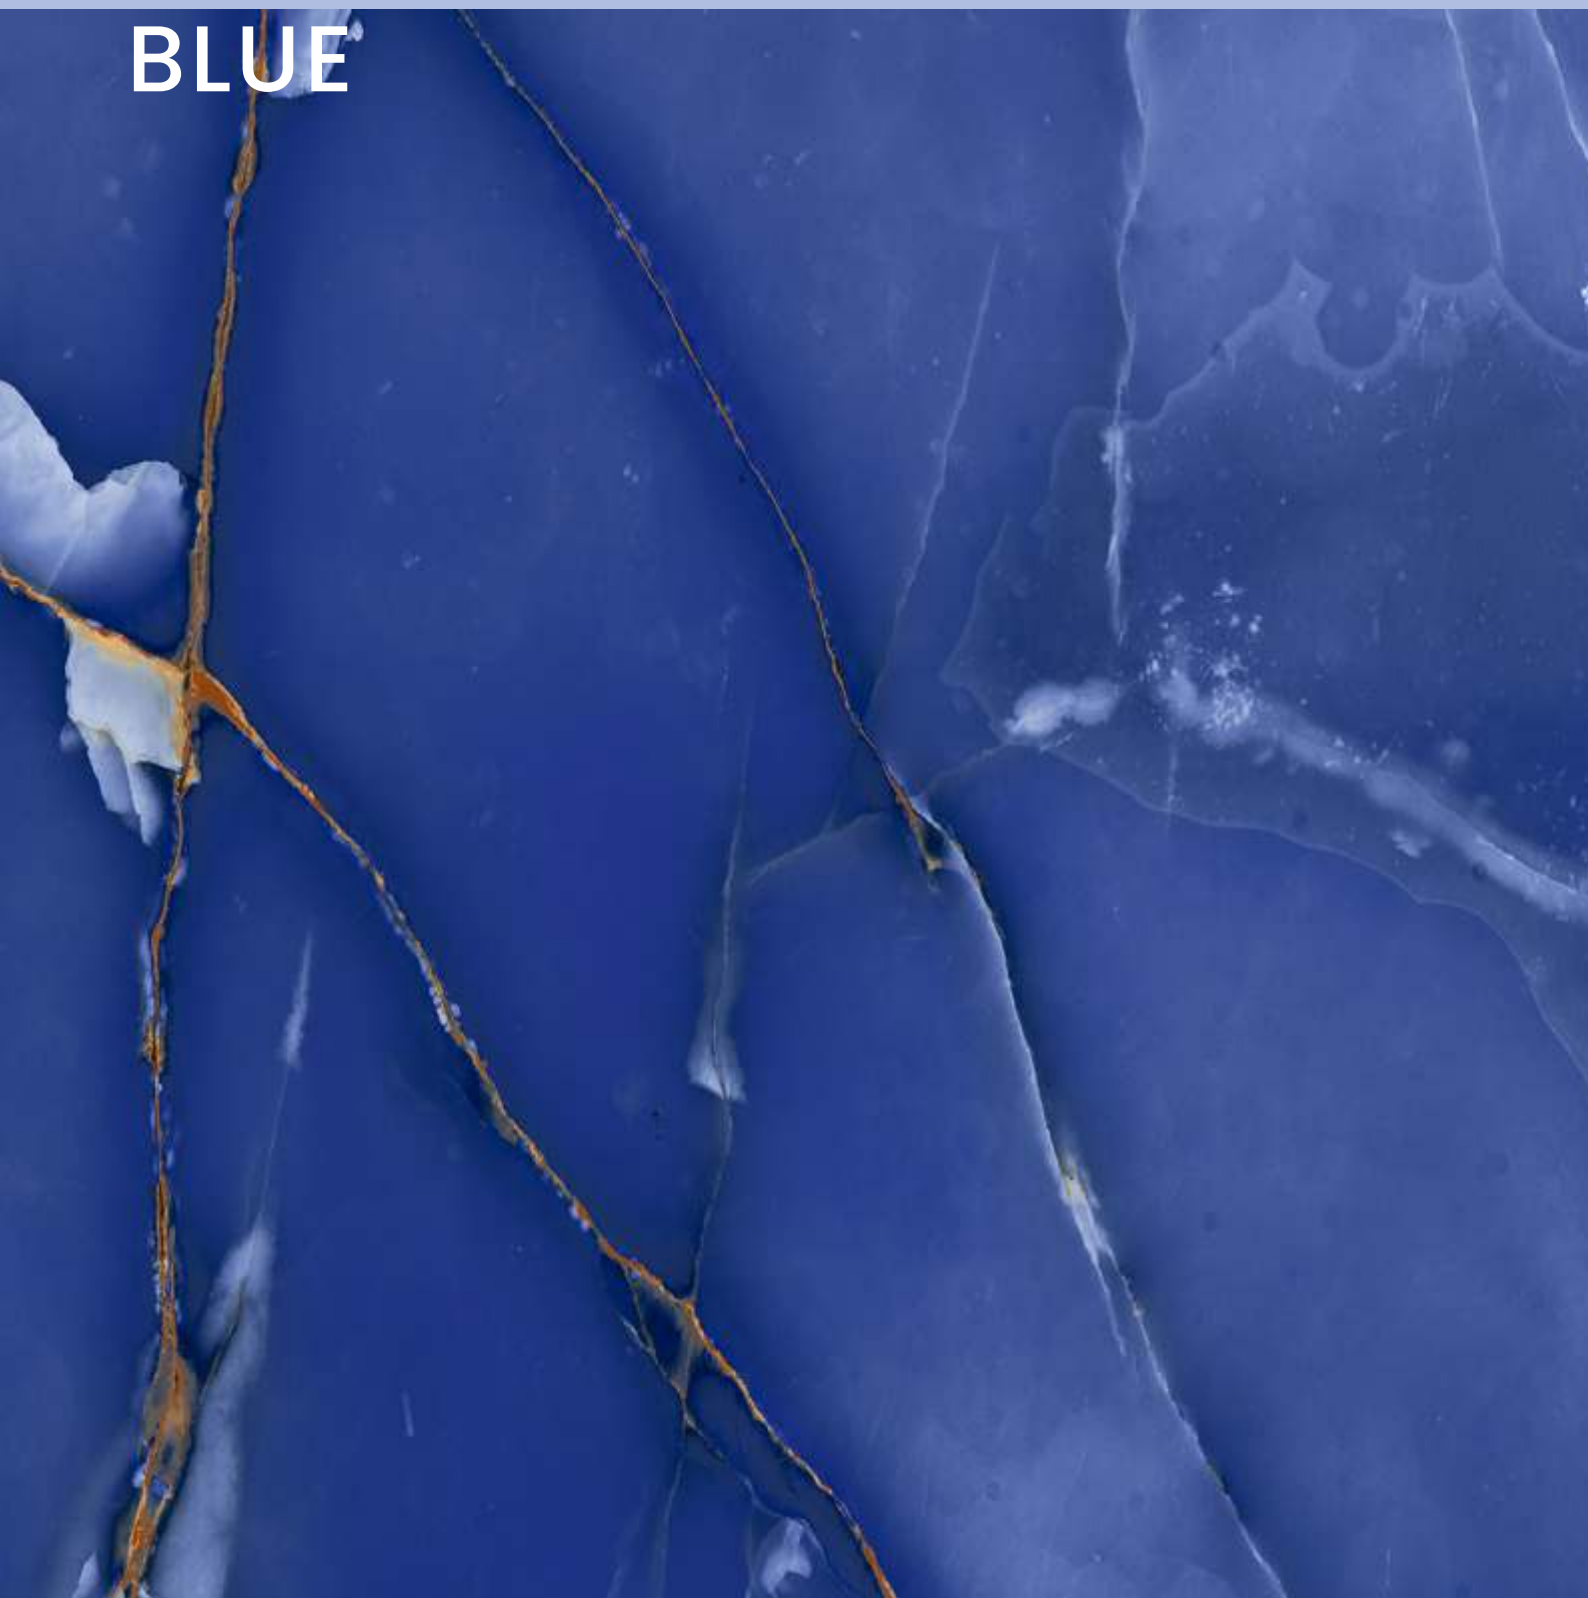

ASHPAR BLUE

ASHPAR BLUE

SIZE
600x
1200MM

Series
HIGH GLOSSY

Random
05

ASHPAR BLUE

**BLACK
MARQUINA**

BLACK MARQUINA