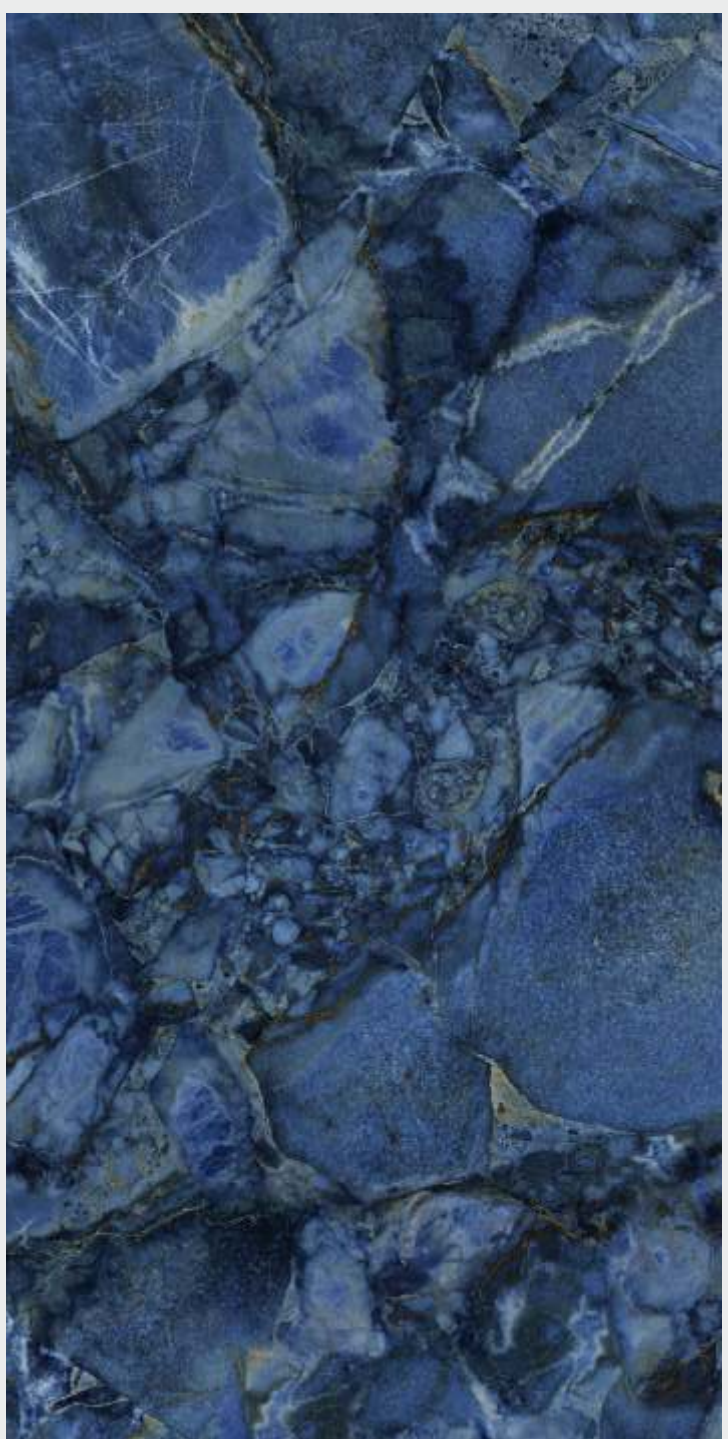

SIZE
600x
1200MM

Series
HIGH GLOSSY

Random
05