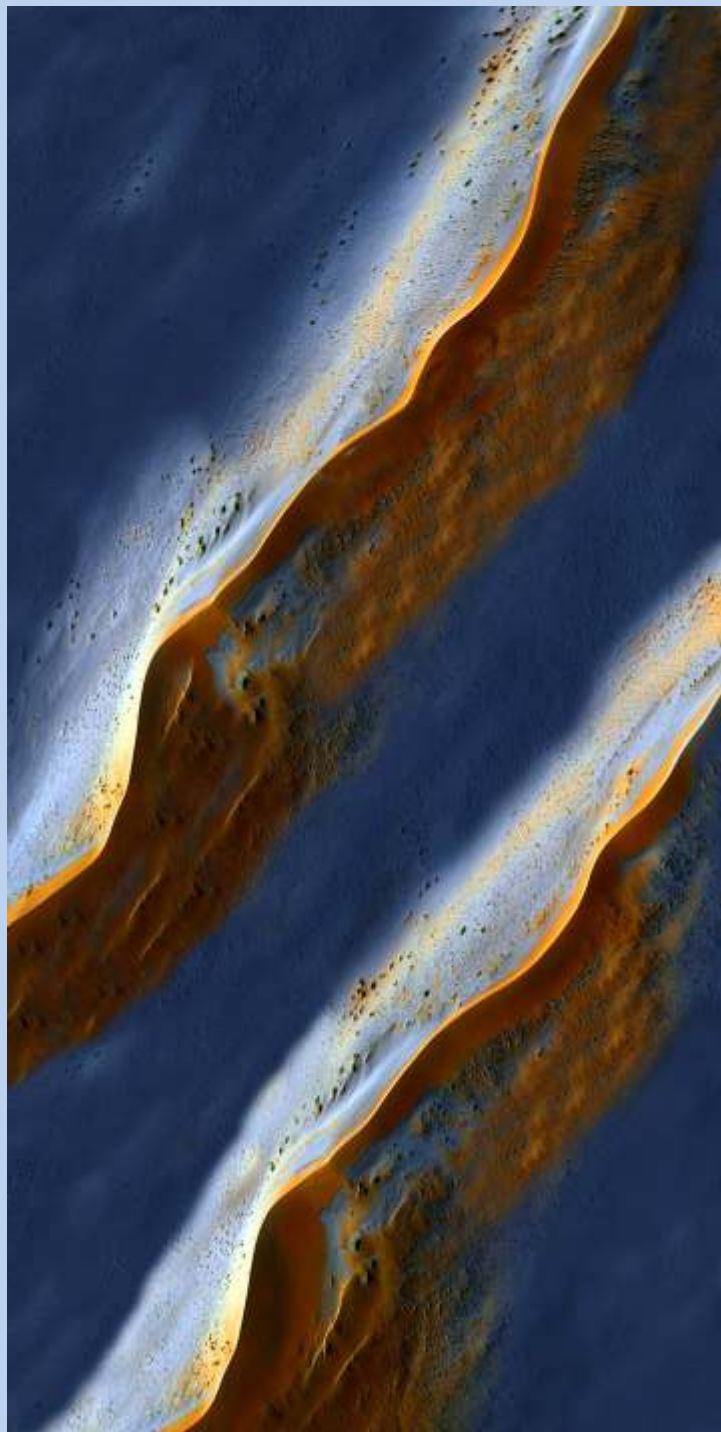

SIZE
600x
1200MM

Series
HIGH GLOSSY

Random
03