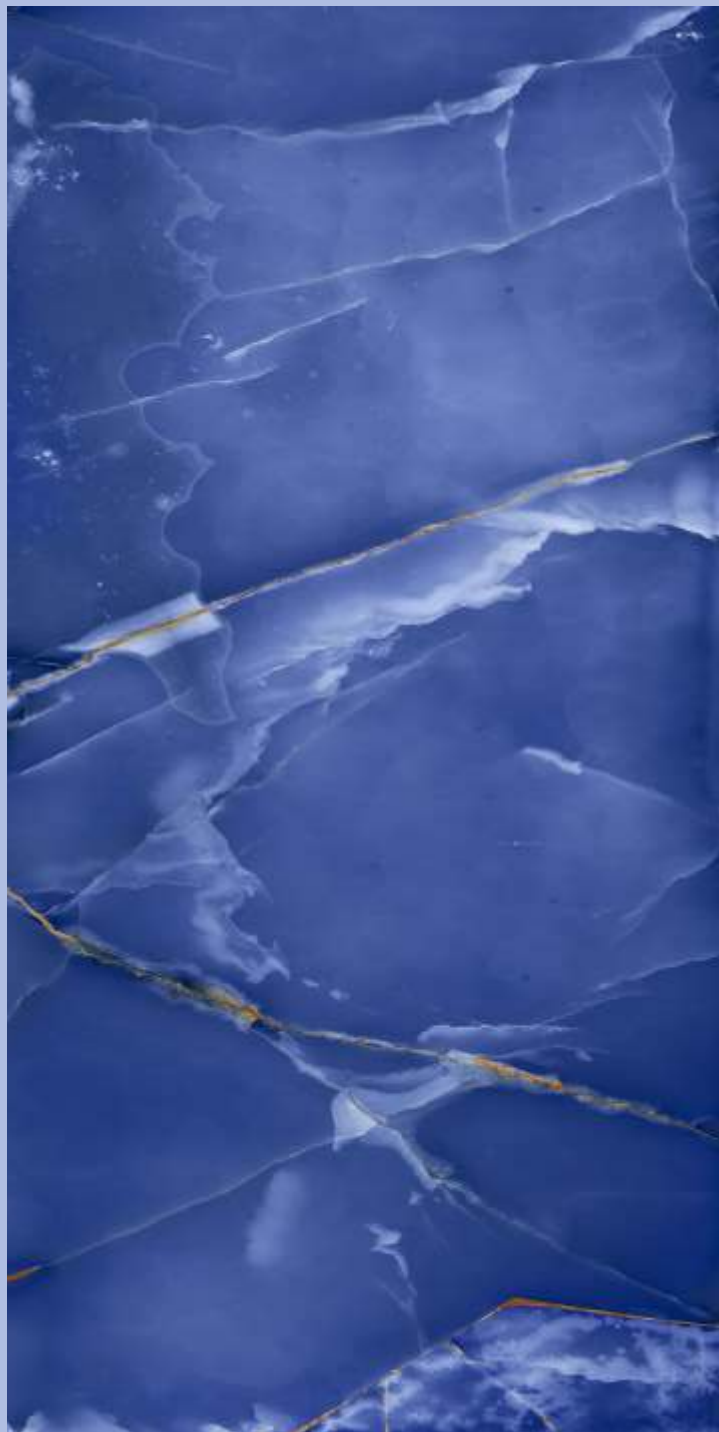

ASHPAR BLUE

ASHPAR BLUE

SIZE
600x
1200MM

Series
HIGH GLOSSY

Random
05

ASHPAR BLUE

**BLACK
MARQUINA**

BLACK MARQUINA