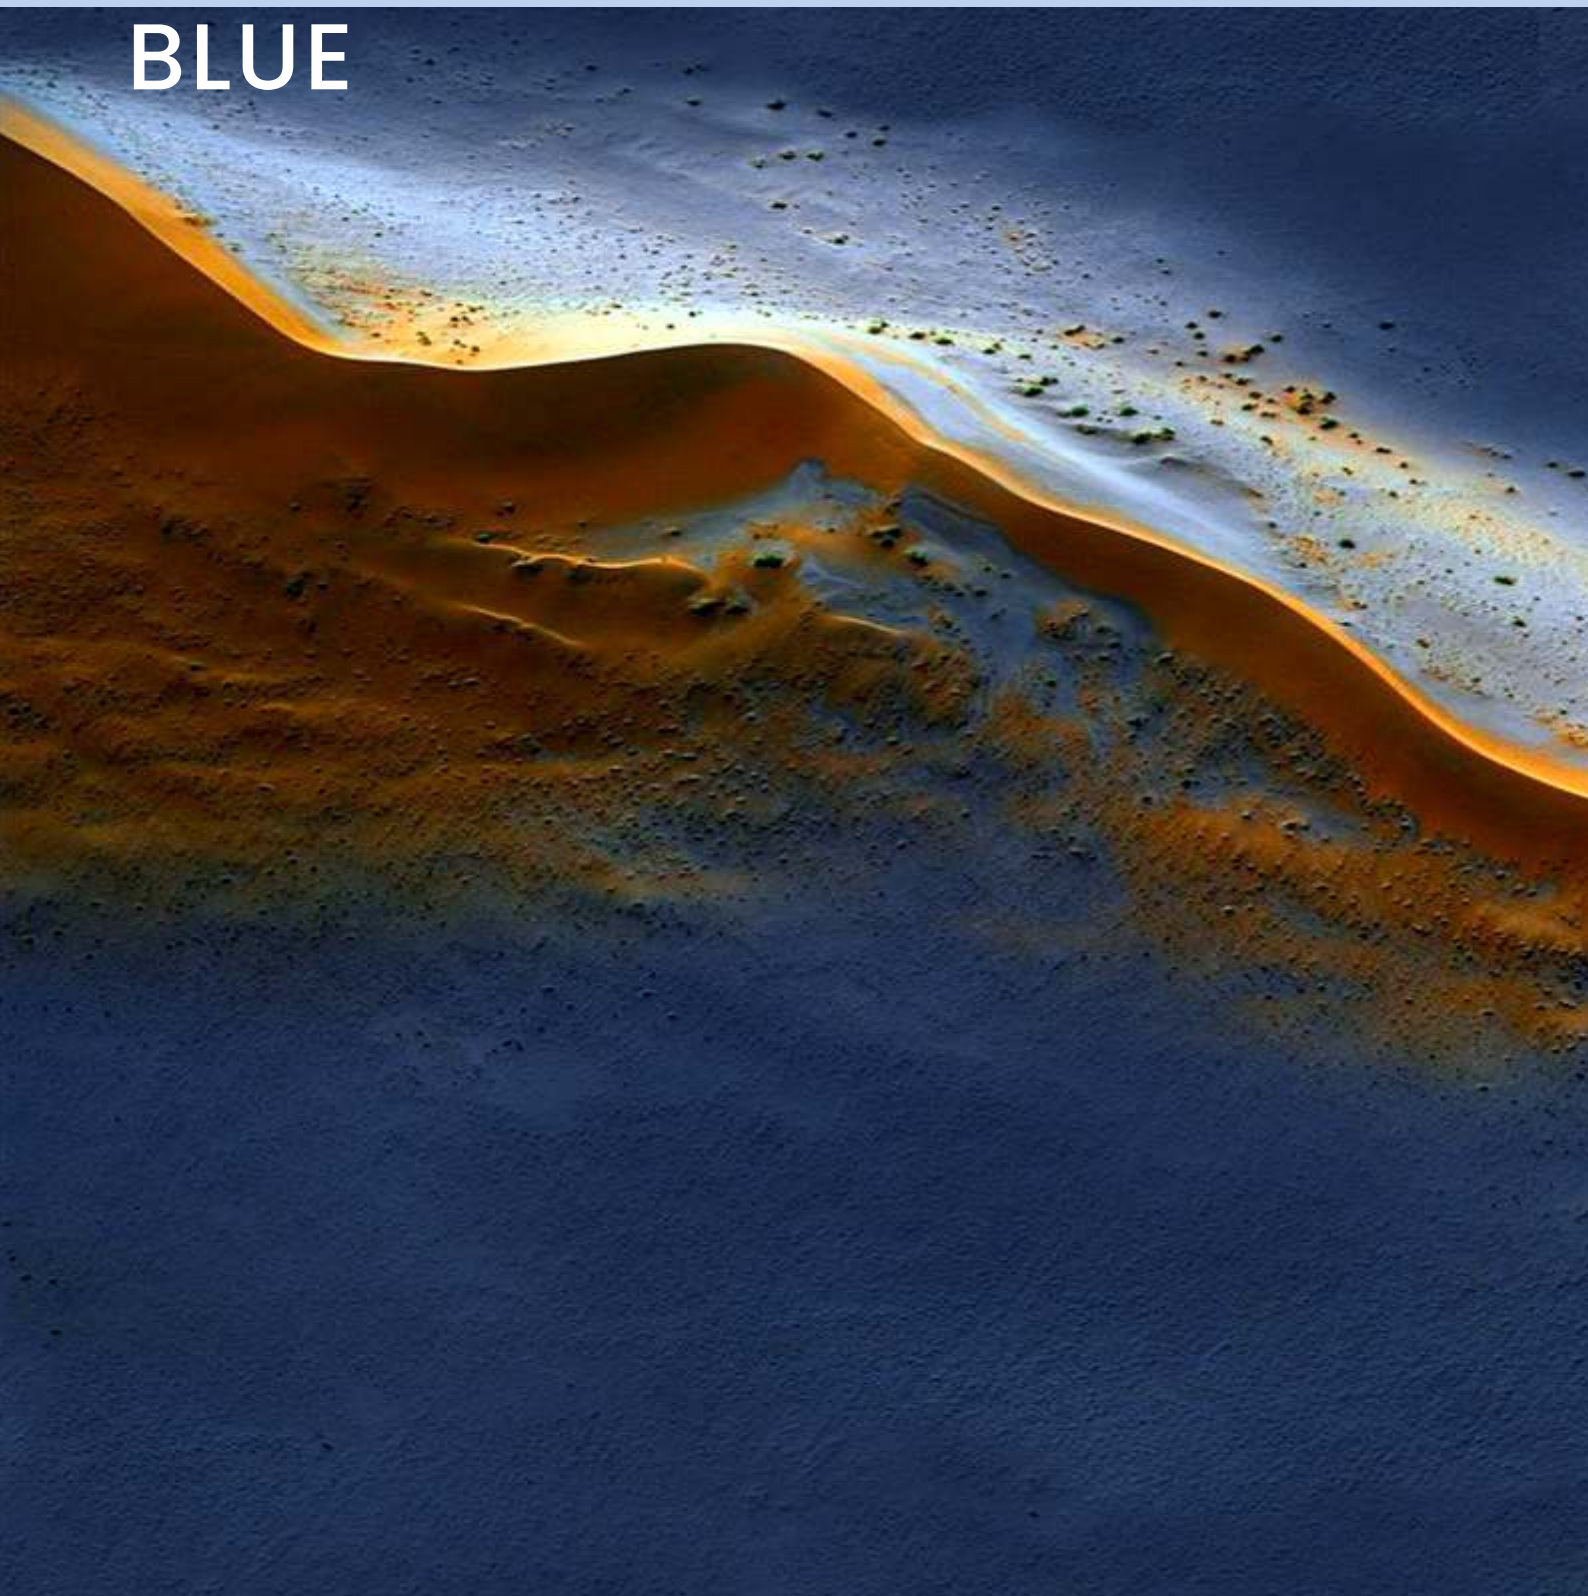

LITHOS BLUE