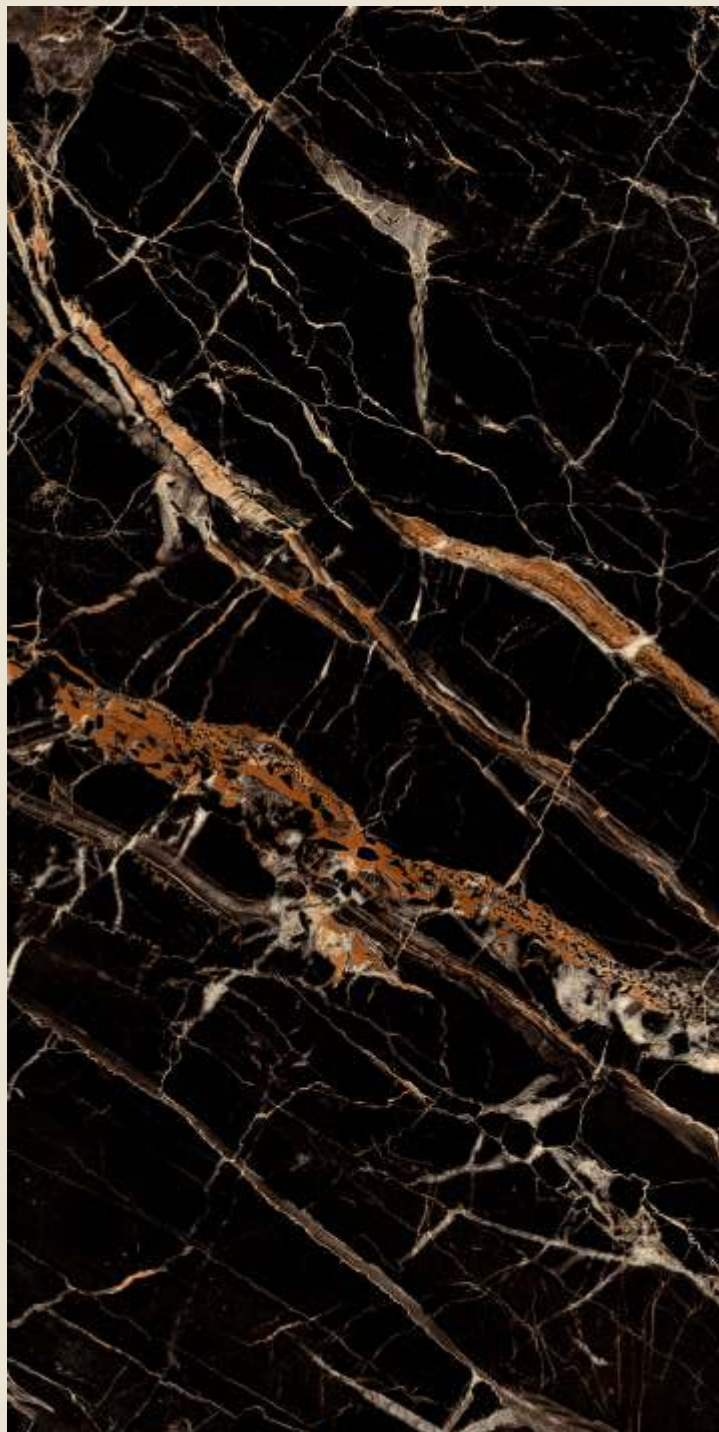

Random
04

PORTORO BLACK

**PRESTIGE
GOLD**

PRESTIGE GOLD

SIZE
600x
1200MM

Series
HIGH GLOSSY

Random
05

PRESTIGE GOLD