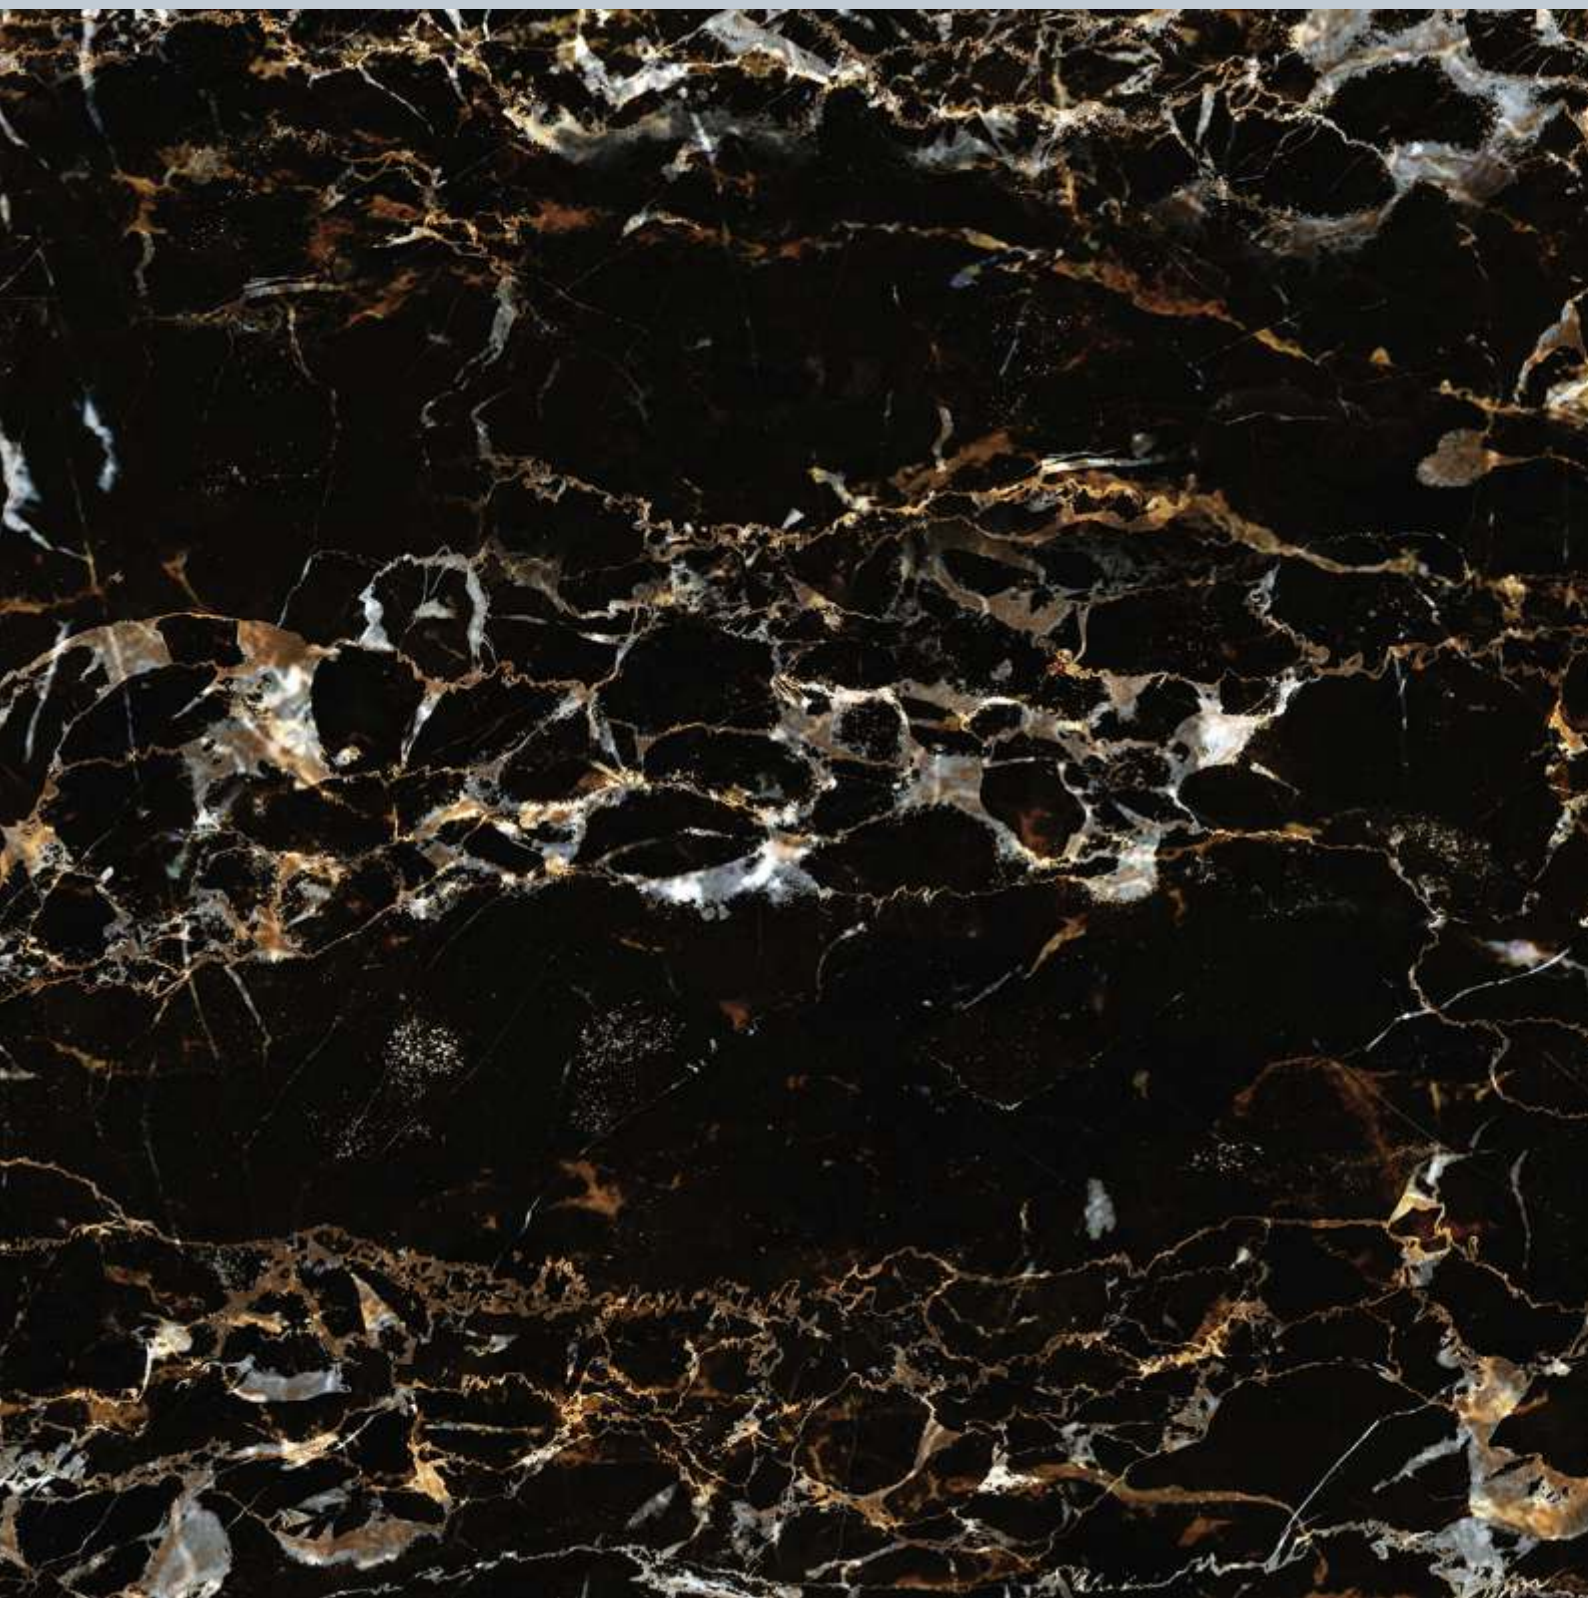

BLACKBERRY