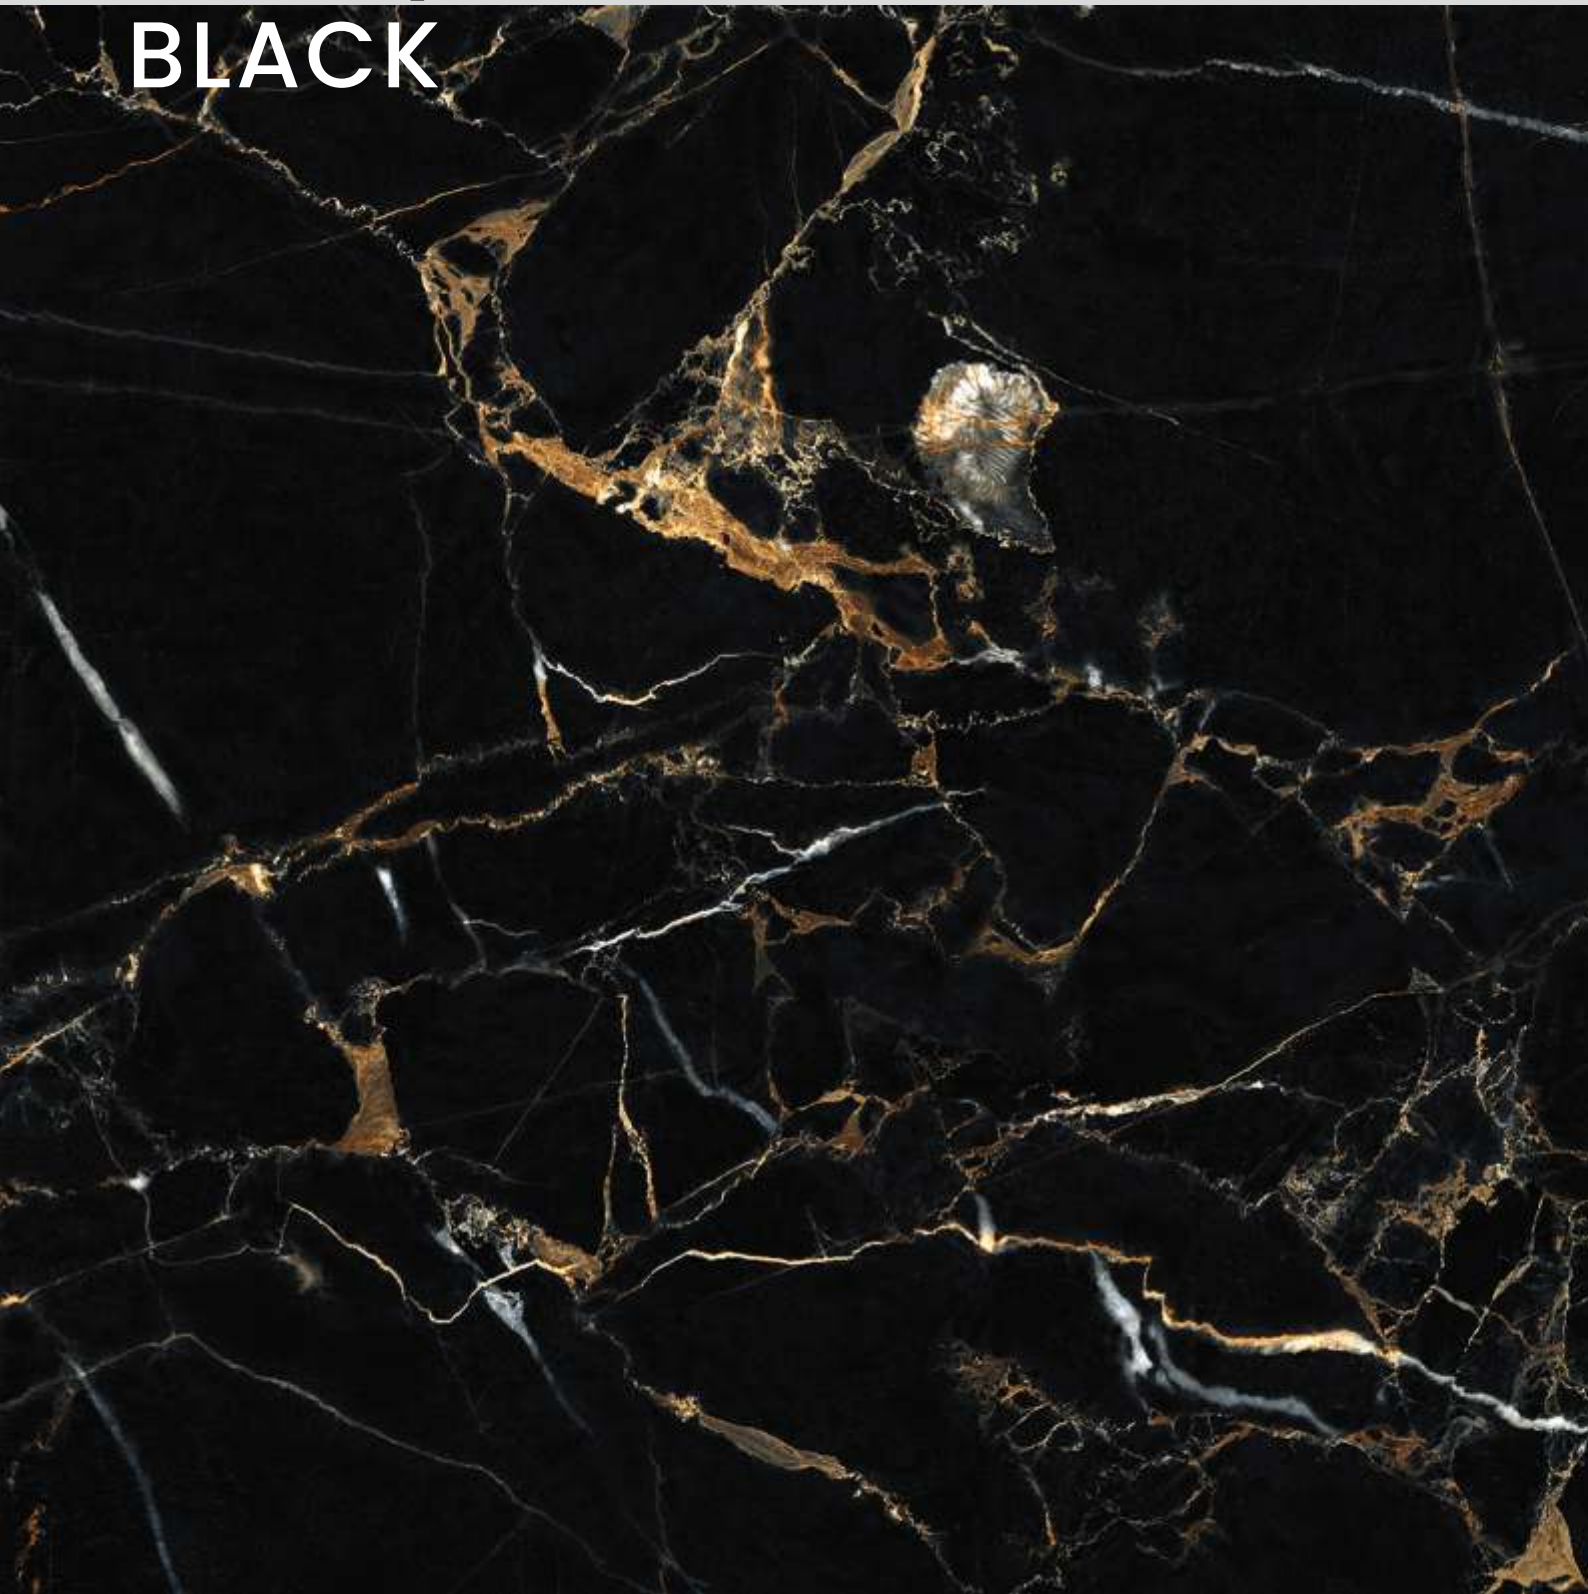

**ANTIQUÉ
BLACK**