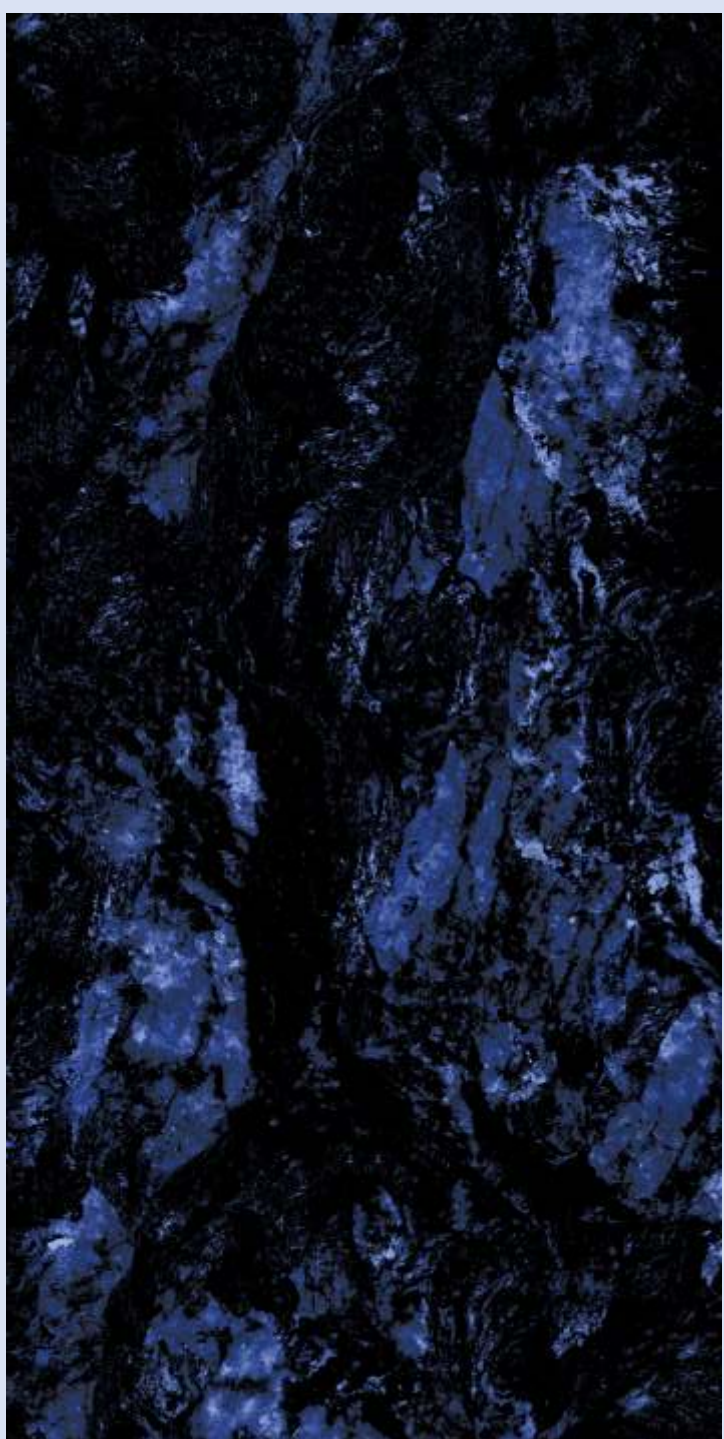

**QUINA
BLUE**

QUINA BLUE

SIZE
600x
1200MM

Series
HIGH GLOSSY

Random
03

QUINA BLUE

RAINFOREST BLACK

RAINFOREST BLACK