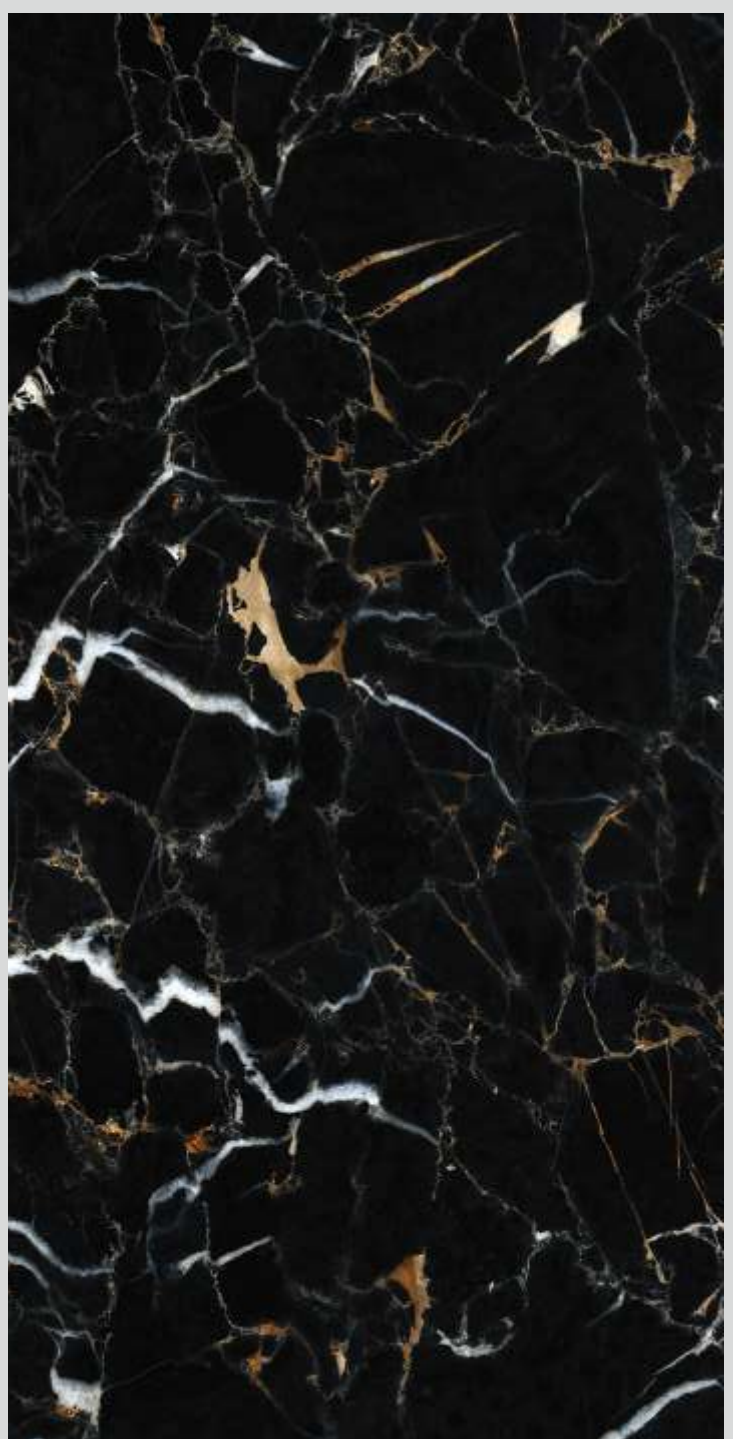

600X1200MM

- 
High Strength
- 
Eco Friendly
- 
Random Design
- 
Low Maintenance

**ANTIQUÉ
BLACK**

ANTIQUÉ BLACK

SIZE
600x
1200MM

Series
HIGH GLOSSY

Random
05

ANTIQUÉ BLACK