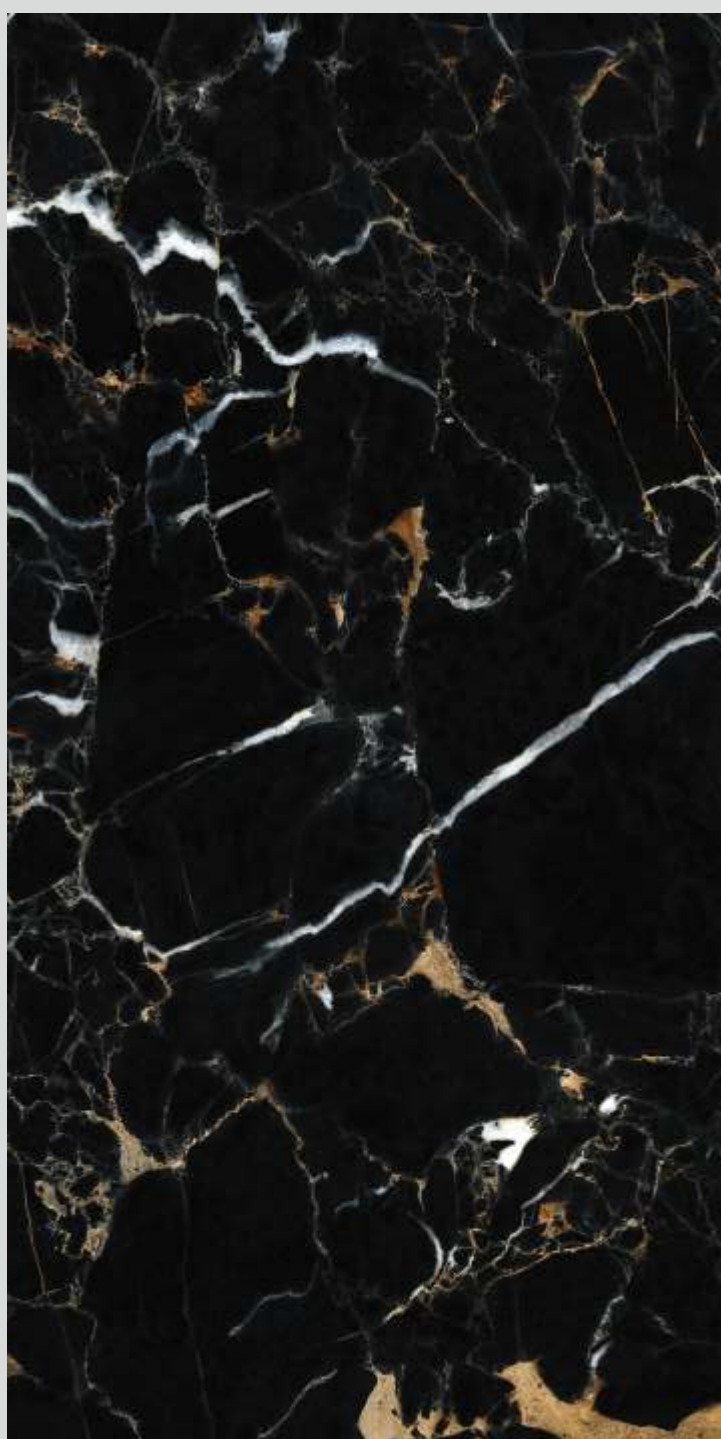

600X1200MM

- 
High Strength
- 
Eco Friendly
- 
Random Design
- 
Low Maintenance

**ANTIQUÉ
BLACK**

ANTIQUÉ BLACK

SIZE
600x
1200MM

Series
HIGH GLOSSY

Random
05

ANTIQUÉ BLACK