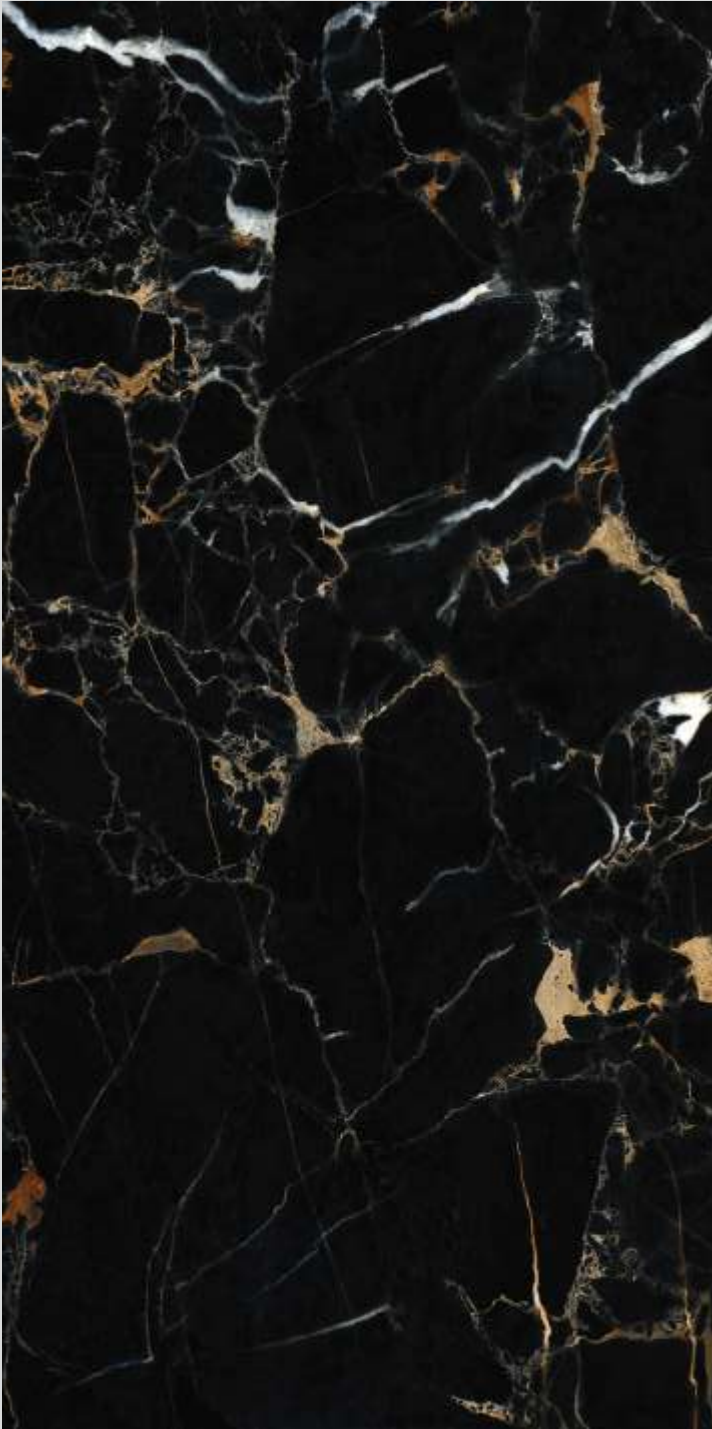

600X1200MM

- 
High Strength
- 
Eco Friendly
- 
Random Design
- 
Low Maintenance

**ANTIQUÉ
BLACK**

ANTIQUÉ BLACK

SIZE
600x
1200MM

Series
HIGH GLOSSY

Random
05

ANTIQUÉ BLACK