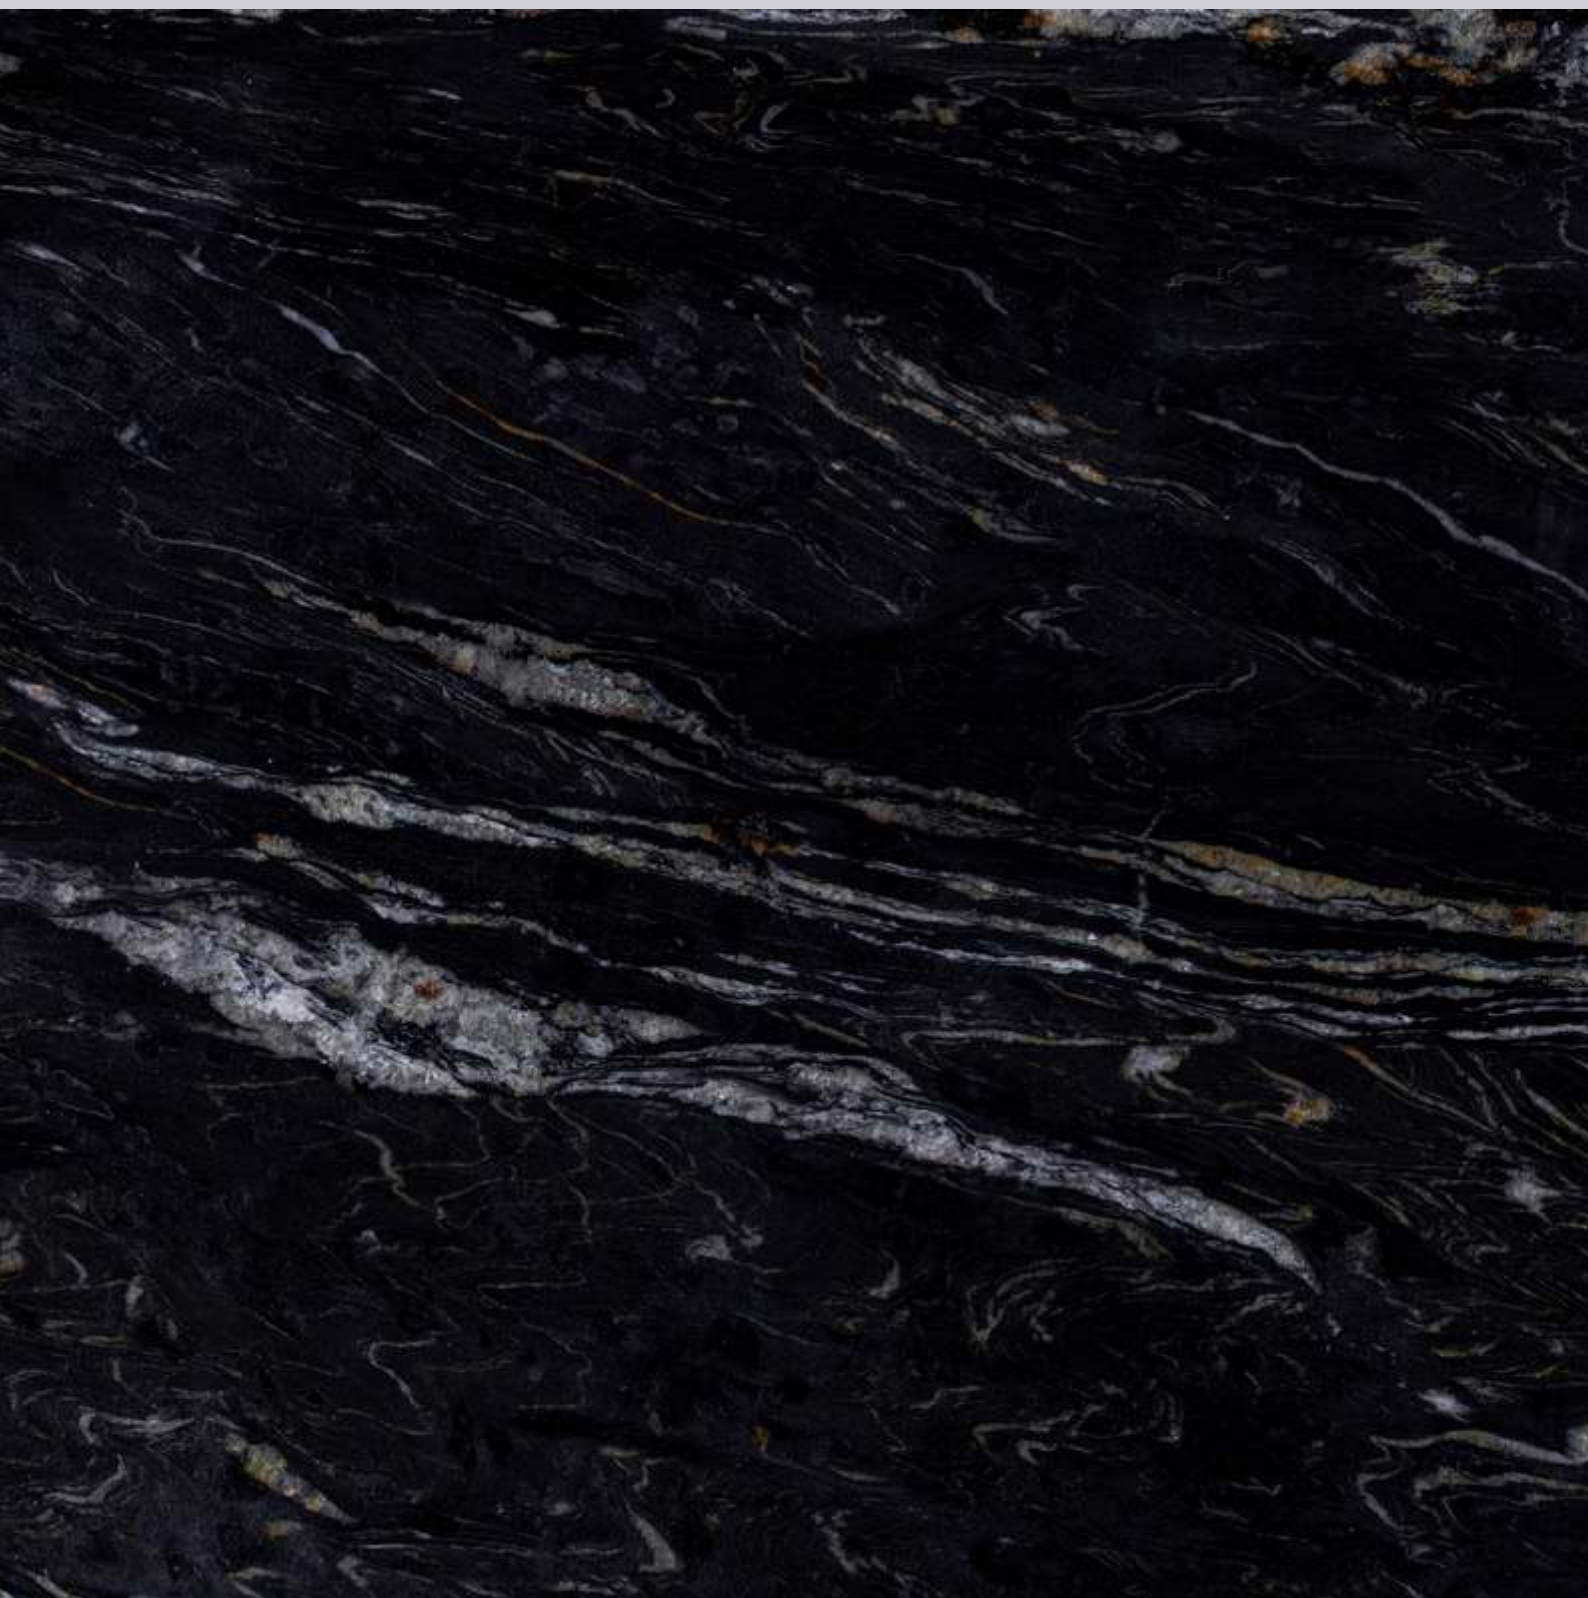

**COLONIAL
BLACK**

COLONIAL BLACK

SIZE
600x
1200MM

Series
HIGH GLOSSY

Random
05

COLONIAL BLACK

DAZZEL

DAZZEL