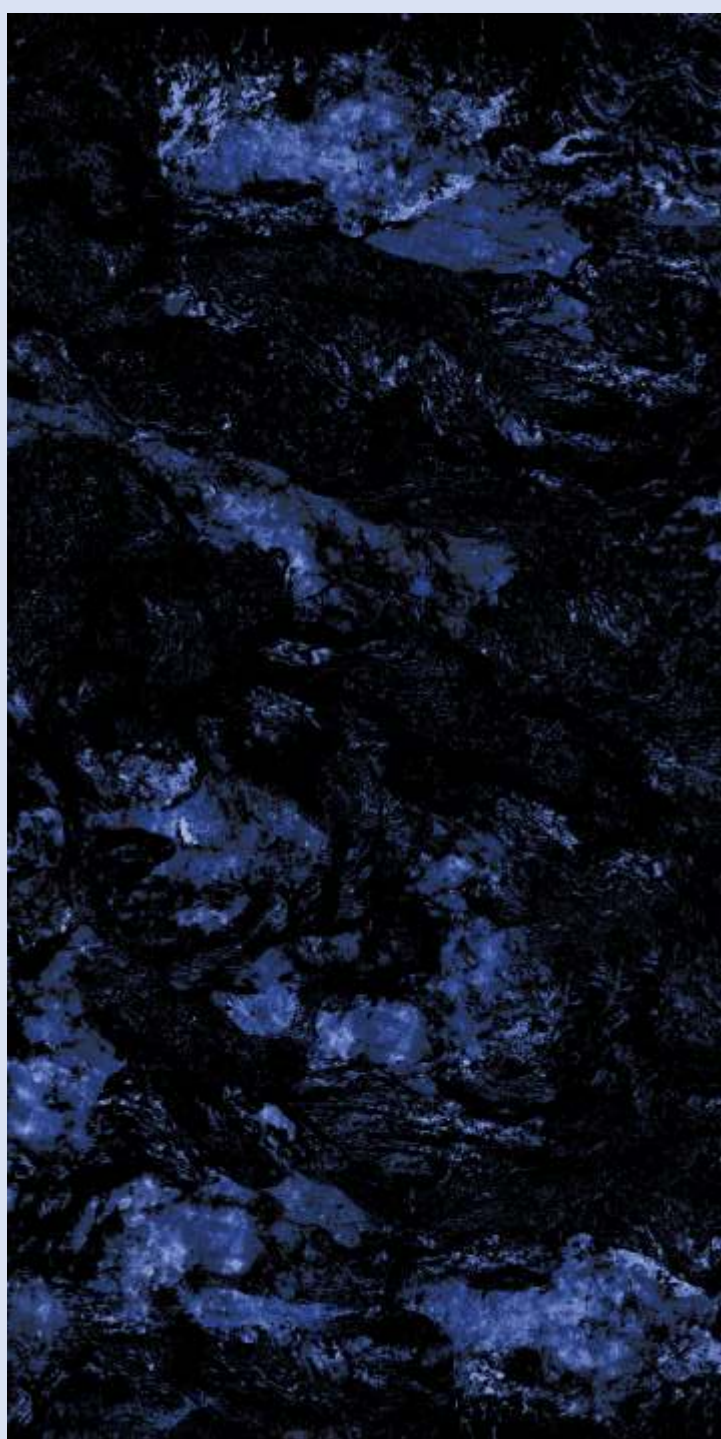

**QUINA
BLUE**

QUINA BLUE

SIZE
600x
1200MM

Series
HIGH GLOSSY

Random
03

QUINA BLUE

RAINFOREST BLACK

RAINFOREST BLACK