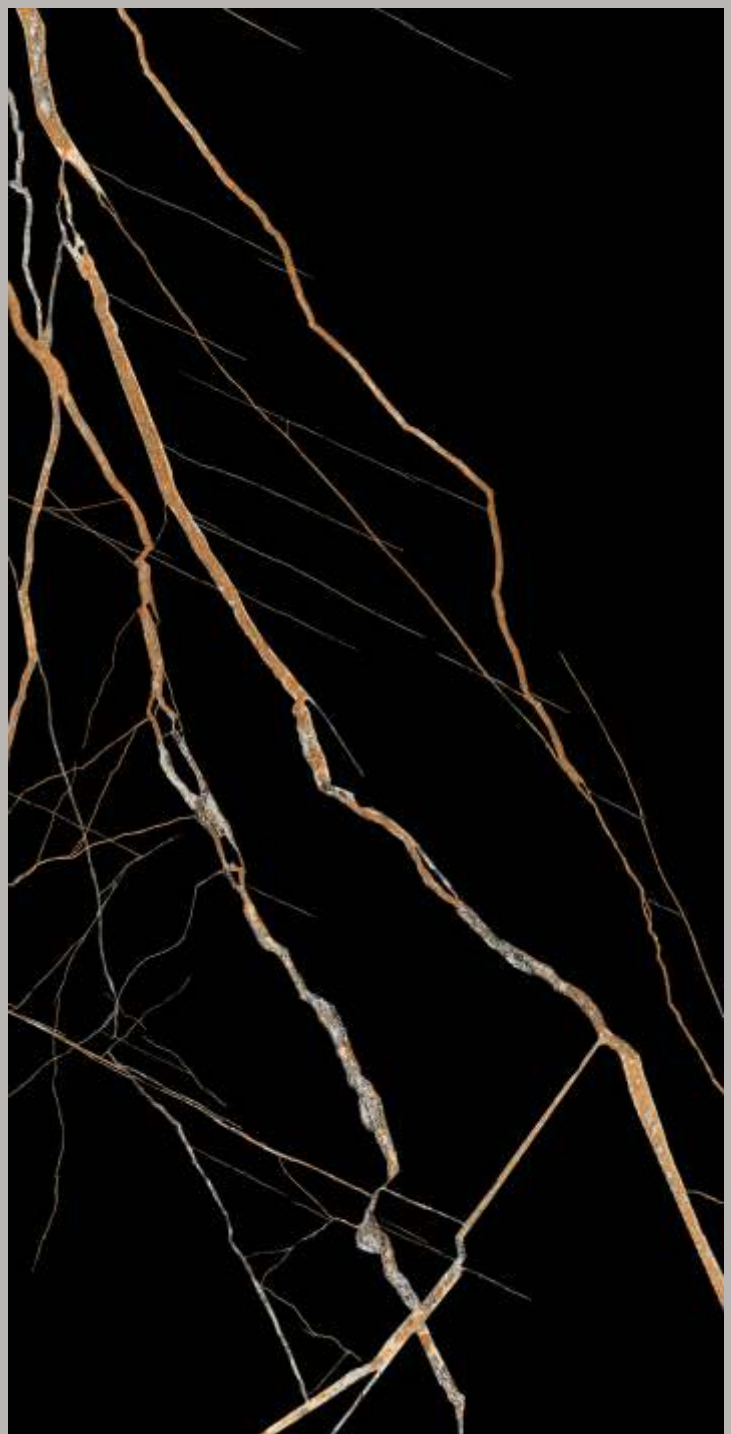

Random
04

BLACKBERRY

CHARCOAL
BLACK

CHARCOAL BLACK

SIZE
600x
1200MM

Series
HIGH GLOSSY

Random
03

CHARCOAL BLACK

**COLONIAL
BLACK**

COLONIAL BLACK

SIZE
600x
1200MM

Series
HIGH GLOSSY

Random
05

COLONIAL BLACK

DAZZEL

DAZZEL