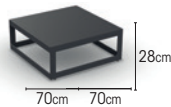

BURFORD

coffee & side table

The versatile set of Burford of coffee tables. They brilliantly balance a light, airy frame with a ceramic or aluminium top finish, available in a variety of shapes and colour combinations. Suitable to complement any outdoor lounge area to add the finishing touch to a trendy and casual style.

BURFORD

FRAME powder coated aluminium
alu charcoal mat
alu white mat

TOP
full alu plate charcoal mat
full alu plate white mat

INLAY
ceramic black marble
ceramic calacatta
ceramic ash grey

ITEMS

coffee table-68cm	charcoal	ash grey	01-006057
	charcoal	black marble	01-006214
	charcoal	calacatta	01-006344
	white	ash grey	01-006383
	white	black marble	01-006379
	white	calacatta	01-006059
coffee table-70cm	charcoal	full alu plate charcoal mat	01-000599
	white	full alu plate white mat	01-000600
coffee table-84cm	charcoal	ash grey	01-006060
	charcoal	black marble	01-006213
	charcoal	calacatta	01-006343
	white	ash grey	01-006382
	white	black marble	01-006378
	white	calacatta	01-006058
coffee table-90cm	charcoal	full alu plate charcoal mat	01-000597
	white	full alu plate white mat	01-000598
coffee table-62cm	charcoal	full alu plate charcoal mat	01-002153
	charcoal	ash grey	01-005893
	charcoal	black marble	01-005891
	charcoal	calacatta	01-005892
	white	full alu plate white mat	01-002154
	white	ash grey	01-006381
	white	black marble	01-006377
	white	calacatta	01-005894
coffee table-77cm	charcoal	full alu plate charcoal mat	01-002150
	charcoal	ash grey	01-005889
	charcoal	black marble	01-005887
	charcoal	calacatta	01-005888
	white	full alu plate white mat	01-002151
	white	ash grey	01-006380
	white	black marble	01-006376
	white	calacatta	01-005890