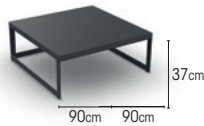

BURFORD

coffee & side table

The versatile set of Burford of coffee tables. They brilliantly balance a light, airy frame with a ceramic or aluminium top finish, available in a variety of shapes and colour combinations. Suitable to complement any outdoor lounge area to add the finishing touch to a trendy and casual style.

BURFORD

FRAME powder coated aluminium
alu charcoal mat
alu white mat

TOP
full alu plate charcoal mat
full alu plate white mat

INLAY
ceramic black marble
ceramic calacatta
ceramic ash grey

ITEMS

coffee table-68cm	charcoal	ash grey	01-006057
	charcoal	black marble	01-006214
	charcoal	calacatta	01-006344
	white	ash grey	01-006383
	white	black marble	01-006379
	white	calacatta	01-006059
coffee table-70cm	charcoal	full alu plate charcoal mat	01-000599
	white	full alu plate white mat	01-000600
coffee table-84cm	charcoal	ash grey	01-006060
	charcoal	black marble	01-006213
	charcoal	calacatta	01-006343
	white	ash grey	01-006382
	white	black marble	01-006378
	white	calacatta	01-006058
coffee table-90cm	charcoal	full alu plate charcoal mat	01-000597
	white	full alu plate white mat	01-000598
coffee table-62cm	charcoal	full alu plate charcoal mat	01-002153
	charcoal	ash grey	01-005893
	charcoal	black marble	01-005891
	charcoal	calacatta	01-005892
	white	full alu plate white mat	01-002154
	white	ash grey	01-006381
	white	black marble	01-006377
	white	calacatta	01-005894
coffee table-77cm	charcoal	full alu plate charcoal mat	01-002150
	charcoal	ash grey	01-005889
	charcoal	black marble	01-005887
	charcoal	calacatta	01-005888
	white	full alu plate white mat	01-002151
	white	ash grey	01-006380
	white	black marble	01-006376
	white	calacatta	01-005890