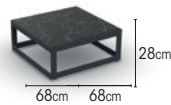

BURFORD

coffee & side table

The versatile set of Burford of coffee tables. They brilliantly balance a light, airy frame with a ceramic or aluminium top finish, available in a variety of shapes and colour combinations. Suitable to complement any outdoor lounge area to add the finishing touch to a trendy and casual style.

BURFORD

FRAME powder coated aluminium
alu charcoal mat
alu white mat

TOP
full alu plate charcoal mat
full alu plate white mat

INLAY
ceramic black marble
ceramic calacatta
ceramic ash grey

ITEMS

coffee table-68cm	charcoal	ash grey	01-006057
	charcoal	black marble	01-006214
	charcoal	calacatta	01-006344
	white	ash grey	01-006383
	white	black marble	01-006379
	white	calacatta	01-006059
coffee table-70cm	charcoal	full alu plate charcoal mat	01-000599
	white	full alu plate white mat	01-000600
coffee table-84cm	charcoal	ash grey	01-006060
	charcoal	black marble	01-006213
	charcoal	calacatta	01-006343
	white	ash grey	01-006382
	white	black marble	01-006378
	white	calacatta	01-006058
coffee table-90cm	charcoal	full alu plate charcoal mat	01-000597
	white	full alu plate white mat	01-000598
coffee table-62cm	charcoal	full alu plate charcoal mat	01-002153
	charcoal	ash grey	01-005893
	charcoal	black marble	01-005891
	charcoal	calacatta	01-005892
	white	full alu plate white mat	01-002154
	white	ash grey	01-006381
	white	black marble	01-006377
	white	calacatta	01-005894
coffee table-77cm	charcoal	full alu plate charcoal mat	01-002150
	charcoal	ash grey	01-005889
	charcoal	black marble	01-005887
	charcoal	calacatta	01-005888
	white	full alu plate white mat	01-002151
	white	ash grey	01-006380
	white	black marble	01-006376
	white	calacatta	01-005890