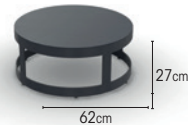

BURFORD

coffee & side table

The versatile set of Burford of coffee tables. They brilliantly balance a light, airy frame with a ceramic or aluminium top finish, available in a variety of shapes and colour combinations. Suitable to complement any outdoor lounge area to add the finishing touch to a trendy and casual style.

BURFORD

FRAME powder coated aluminium
alu charcoal mat
alu white mat

TOP
full alu plate charcoal mat
full alu plate white mat

INLAY
ceramic black marble
ceramic calacatta
ceramic ash grey

ITEMS

coffee table-68cm	charcoal	ash grey	01-006057
	charcoal	black marble	01-006214
	charcoal	calacatta	01-006344
	white	ash grey	01-006383
	white	black marble	01-006379
	white	calacatta	01-006059
coffee table-70cm	charcoal	full alu plate charcoal mat	01-000599
	white	full alu plate white mat	01-000600
coffee table-84cm	charcoal	ash grey	01-006060
	charcoal	black marble	01-006213
	charcoal	calacatta	01-006343
	white	ash grey	01-006382
	white	black marble	01-006378
	white	calacatta	01-006058
coffee table-90cm	charcoal	full alu plate charcoal mat	01-000597
	white	full alu plate white mat	01-000598
coffee table-62cm	charcoal	full alu plate charcoal mat	01-002153
	charcoal	ash grey	01-005893
	charcoal	black marble	01-005891
	charcoal	calacatta	01-005892
	white	full alu plate white mat	01-002154
	white	ash grey	01-006381
	white	black marble	01-006377
	white	calacatta	01-005894
coffee table-77cm	charcoal	full alu plate charcoal mat	01-002150
	charcoal	ash grey	01-005889
	charcoal	black marble	01-005887
	charcoal	calacatta	01-005888
	white	full alu plate white mat	01-002151
	white	ash grey	01-006380
	white	black marble	01-006376
	white	calacatta	01-005890