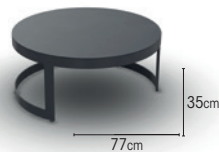

BURFORD

coffee & side table

The versatile set of Burford of coffee tables. They brilliantly balance a light, airy frame with a ceramic or aluminium top finish, available in a variety of shapes and colour combinations. Suitable to complement any outdoor lounge area to add the finishing touch to a trendy and casual style.

BURFORD

FRAME powder coated aluminium
alu charcoal mat
alu white mat

TOP
full alu plate charcoal mat
full alu plate white mat

INLAY
ceramic black marble
ceramic calacatta
ceramic ash grey

ITEMS

coffee table-68cm	charcoal	ash grey	01-006057
	charcoal	black marble	01-006214
	charcoal	calacatta	01-006344
	white	ash grey	01-006383
	white	black marble	01-006379
	white	calacatta	01-006059
coffee table-70cm	charcoal	full alu plate charcoal mat	01-000599
	white	full alu plate white mat	01-000600
coffee table-84cm	charcoal	ash grey	01-006060
	charcoal	black marble	01-006213
	charcoal	calacatta	01-006343
	white	ash grey	01-006382
	white	black marble	01-006378
	white	calacatta	01-006058
coffee table-90cm	charcoal	full alu plate charcoal mat	01-000597
	white	full alu plate white mat	01-000598
coffee table-62cm	charcoal	full alu plate charcoal mat	01-002153
	charcoal	ash grey	01-005893
	charcoal	black marble	01-005891
	charcoal	calacatta	01-005892
	white	full alu plate white mat	01-002154
	white	ash grey	01-006381
	white	black marble	01-006377
	white	calacatta	01-005894
coffee table-77cm	charcoal	full alu plate charcoal mat	01-002150
	charcoal	ash grey	01-005889
	charcoal	black marble	01-005887
	charcoal	calacatta	01-005888
	white	full alu plate white mat	01-002151
	white	ash grey	01-006380
	white	black marble	01-006376
	white	calacatta	01-005890