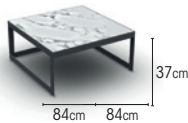

BURFORD

coffee & side table

The versatile set of Burford of coffee tables. They brilliantly balance a light, airy frame with a ceramic or aluminium top finish, available in a variety of shapes and colour combinations. Suitable to complement any outdoor lounge area to add the finishing touch to a trendy and casual style.

BURFORD

FRAME powder coated aluminium
alu charcoal mat
alu white mat

TOP
full alu plate charcoal mat
full alu plate white mat

INLAY
ceramic black marble
ceramic calacatta
ceramic ash grey

ITEMS

coffee table-68cm	charcoal	ash grey	01-006057
	charcoal	black marble	01-006214
	charcoal	calacatta	01-006344
	white	ash grey	01-006383
	white	black marble	01-006379
	white	calacatta	01-006059
coffee table-70cm	charcoal	full alu plate charcoal mat	01-000599
	white	full alu plate white mat	01-000600
coffee table-84cm	charcoal	ash grey	01-006060
	charcoal	black marble	01-006213
	charcoal	calacatta	01-006343
	white	ash grey	01-006382
	white	black marble	01-006378
	white	calacatta	01-006058
coffee table-90cm	charcoal	full alu plate charcoal mat	01-000597
	white	full alu plate white mat	01-000598
coffee table-62cm	charcoal	full alu plate charcoal mat	01-002153
	charcoal	ash grey	01-005893
	charcoal	black marble	01-005891
	charcoal	calacatta	01-005892
	white	full alu plate white mat	01-002154
	white	ash grey	01-006381
	white	black marble	01-006377
	white	calacatta	01-005894
coffee table-77cm	charcoal	full alu plate charcoal mat	01-002150
	charcoal	ash grey	01-005889
	charcoal	black marble	01-005887
	charcoal	calacatta	01-005888
	white	full alu plate white mat	01-002151
	white	ash grey	01-006380
	white	black marble	01-006376
	white	calacatta	01-005890