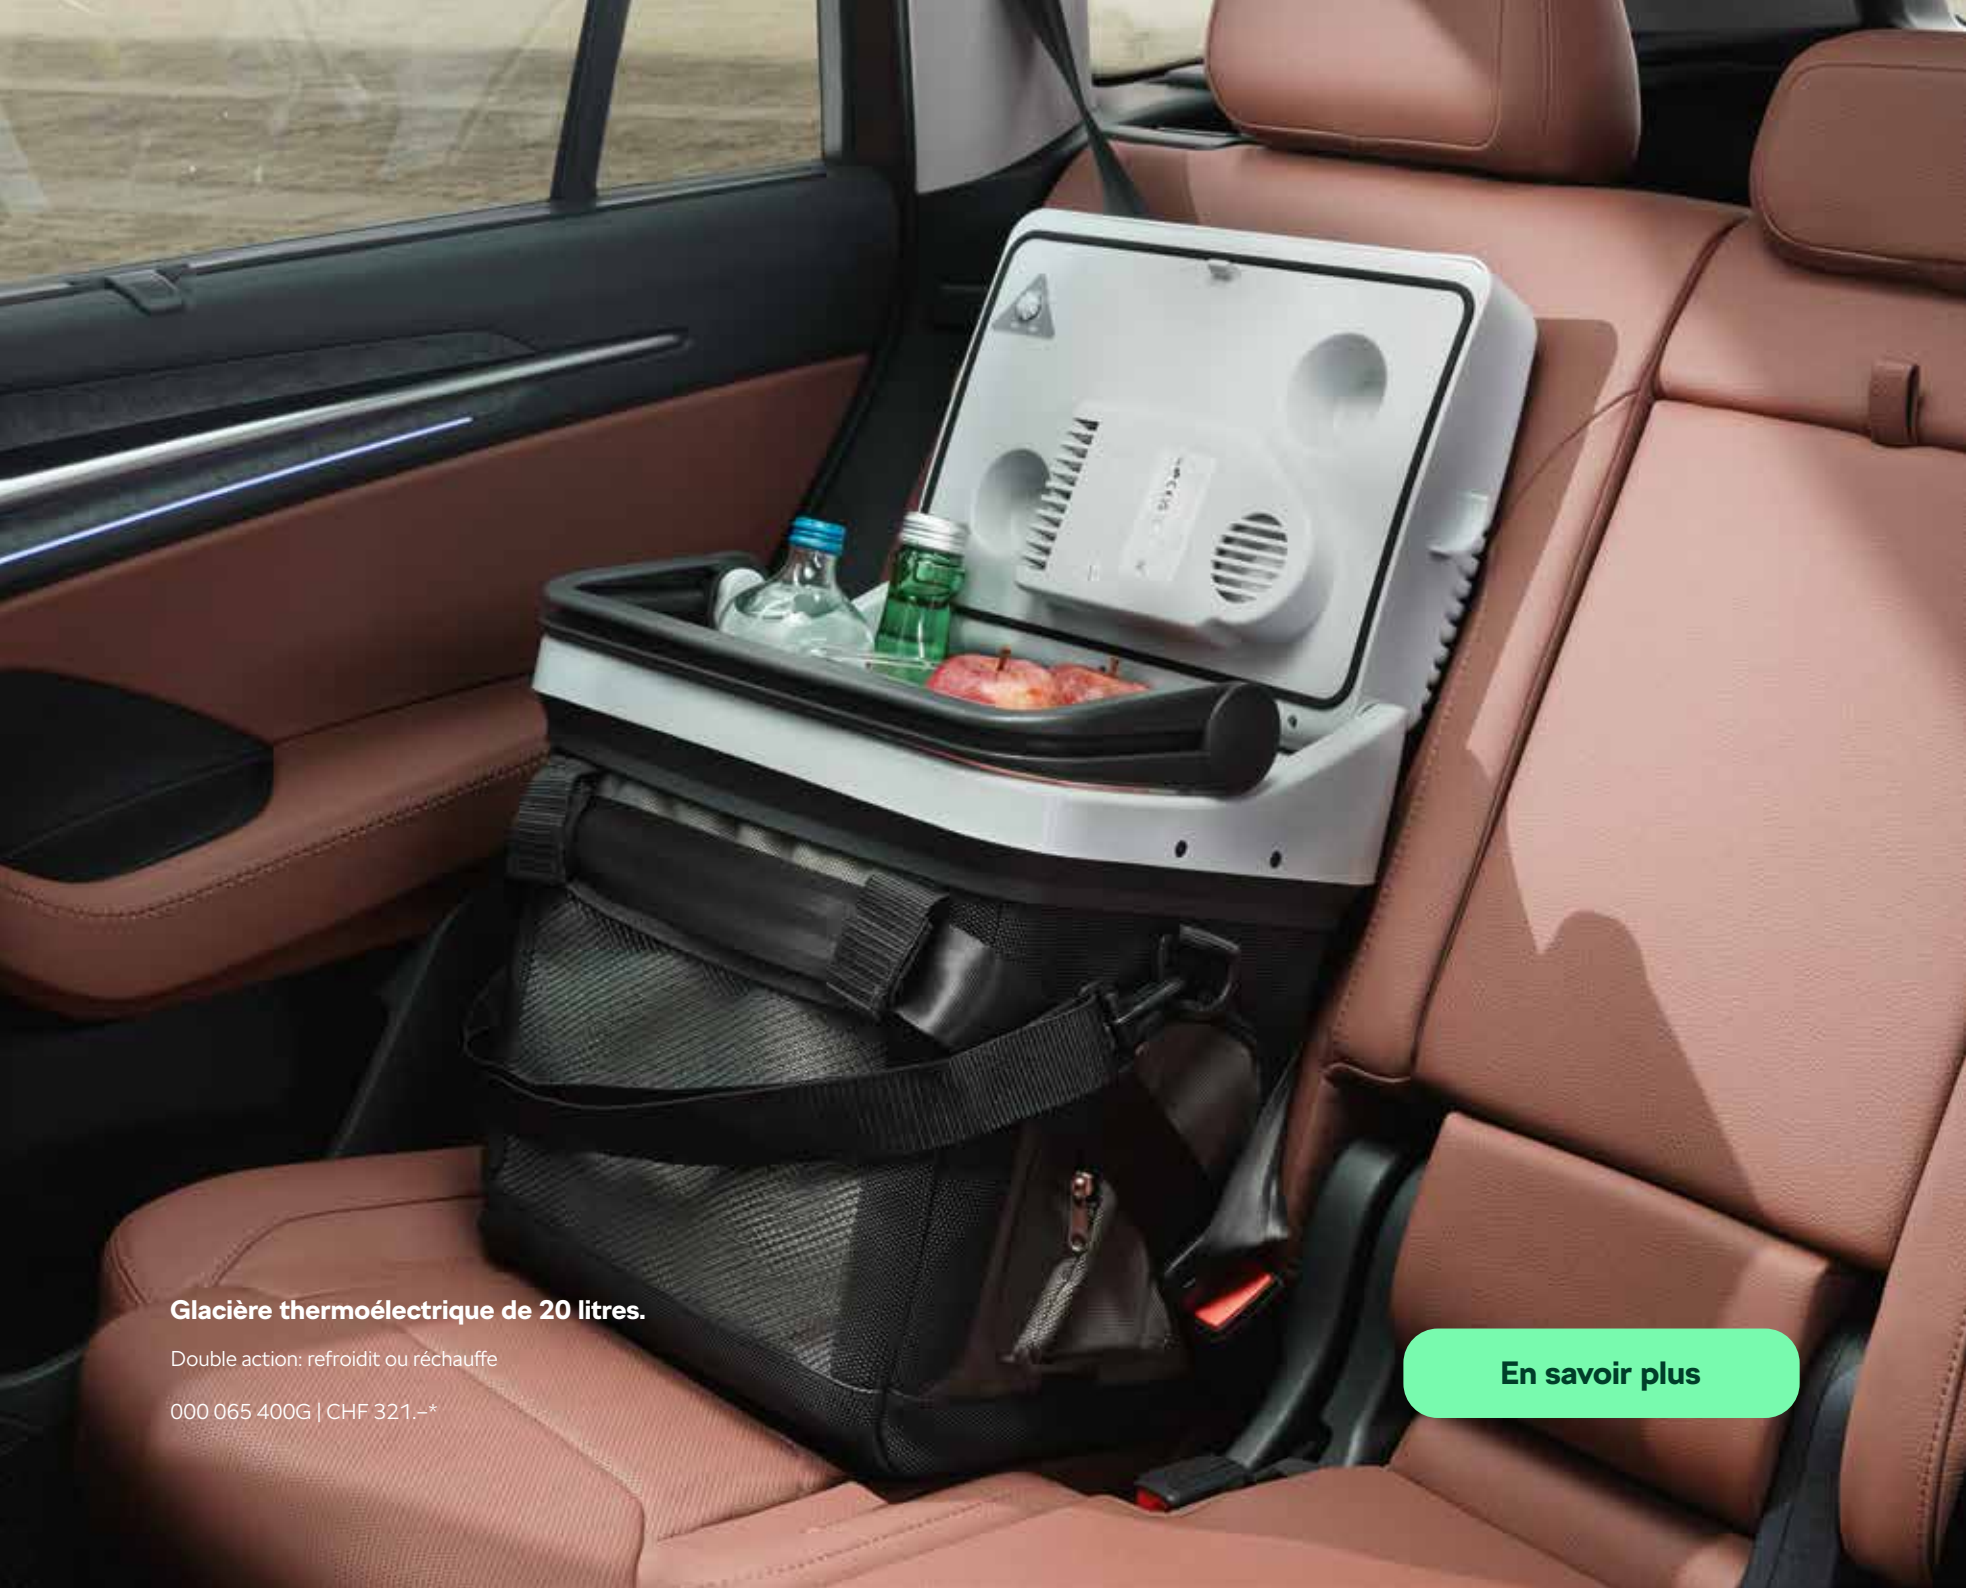

Glacière thermoélectrique de 20 litres.

Double action: refroidit ou réchauffe

000 065 400G | CHF 321.-*

[En savoir plus](#)