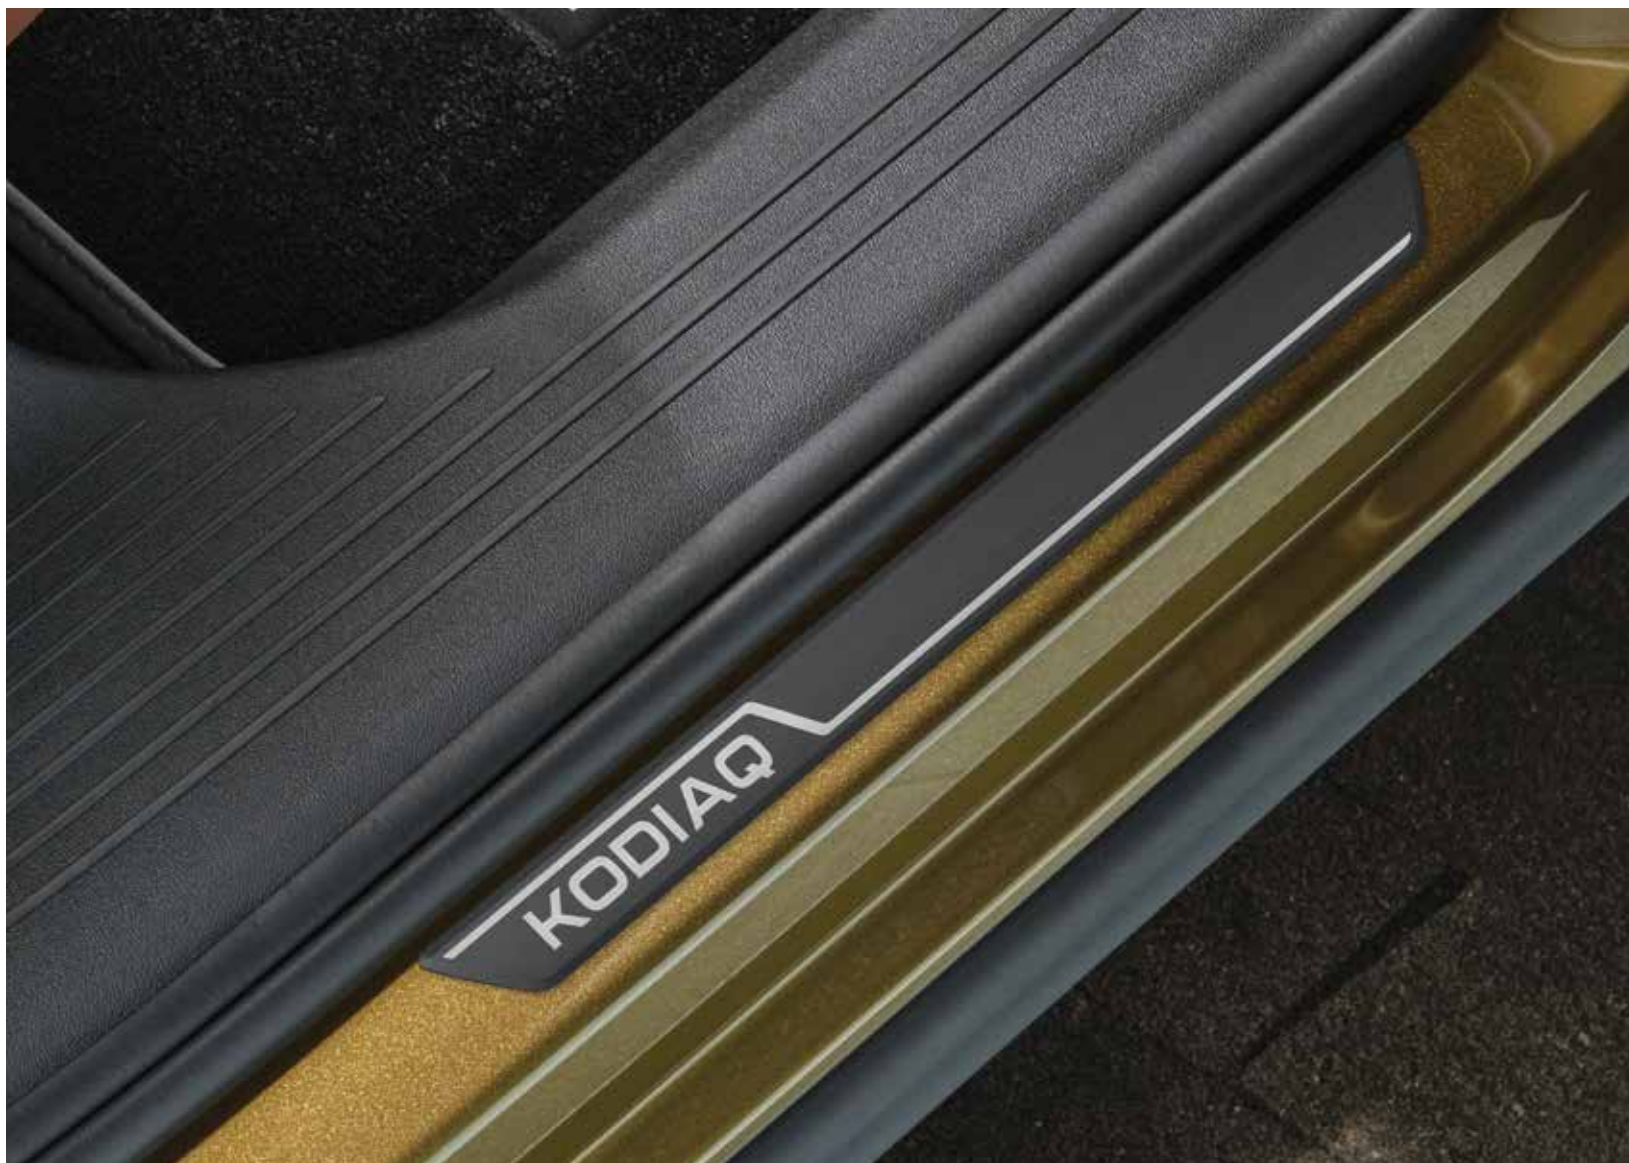

Baguettes de protection de seuil décoratives, arrière

Noir | 57H 071 303C | CHF 52.-*

[En savoir plus](#)

*Recommandations de prix sans engagement de l'importateur AMAG Import SA.