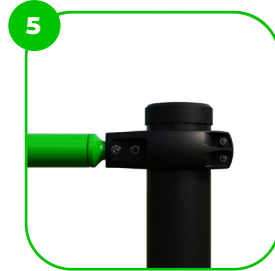

The plastic clamp system allows for easy assembly and extreme stability.

BESTSTRONG

[bestrongworld](#) [bestrongworld](#) [global.bestrong.com](#) info@bestrong.com