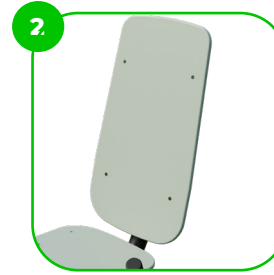

Technical specification

Safety surface area	Around 1,5 m radius
Net weight	74 kg
Material	S235
Critic fall height	800 mm
Color options	
For more color options, discuss with your sales representative.	

Warranty

The seats and backrests are made of strong HDPE material. Which is fully heat, moisture and UV resistant.

The connecting elements are fastened with vandal-proof stainless steel screws and nuts.

The ends of the bars and posts are sealed with injection-moulded plastic caps.