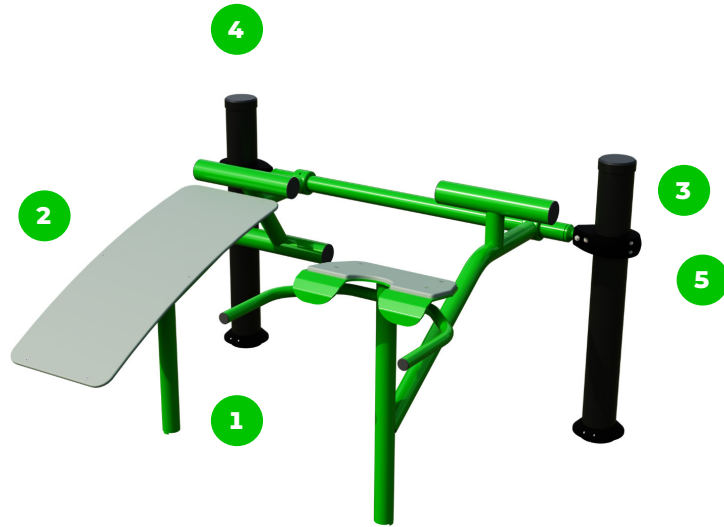

Material specification

The element is made of high quality S235 steel, which has been cleaned via sandblasting. A corrosion resistant powder coating finish is then applied. Also available with galvanized surface for even greater protection and longevity!