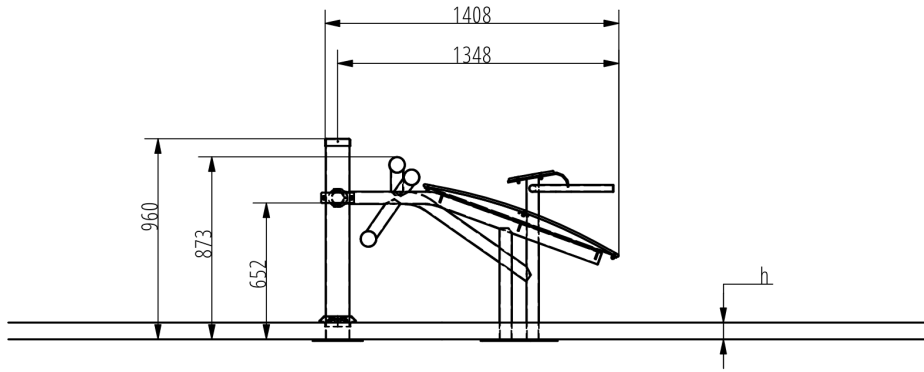

Attributes

Product code	1-1-709
Certificate	EN 16630
Age group	14 + years
Capacity	2 people
Max. weight load	99 kg
Type	Fitness
Difficulty level	Easy

Side View

Plan View

Installation information

Number of installers (concrete)	At least 2 people
Total installation time (concrete)	60-120 min.
Number of installers (equipment)	At least 2 people
Total installation time (equipment)	30-60 min.
Excavation volume	0.8 m ³
Concrete volume	0.8 m ³
Size of the base structure	4pc 0,5 x 0,5 x 0,8 m
Anchoring options	In-ground or surface
In combined structures, the volume of concrete required varies.	

Technical specification

Safety surface area	Around 1,5 m radius
Net weight	74 kg
Material	S235
Critic fall height	800 mm
Color options	
For more color options, discuss with your sales representative.	

Warranty