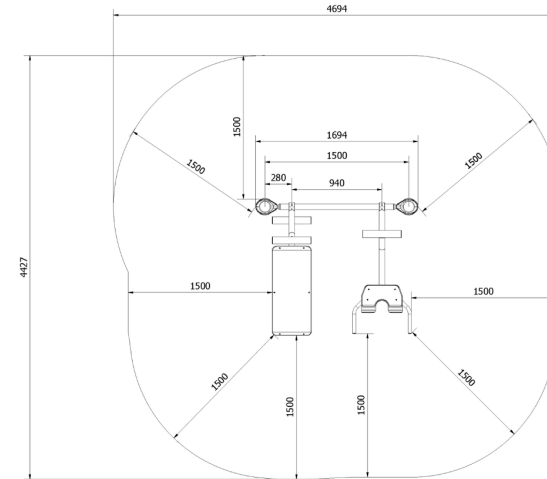

Attributes

Product code	1-1-709
Certificate	EN 16630
Age group	14 + years
Capacity	2 people
Max. weight load	99 kg
Type	Fitness
Difficulty level	Easy

Side View

Plan View

Installation information

Number of installers (concrete)	At least 2 people
Total installation time (concrete)	60-120 min.
Number of installers (equipment)	At least 2 people
Total installation time (equipment)	30-60 min.
Excavation volume	0.8 m ³
Concrete volume	0.8 m ³
Size of the base structure	4pc 0,5 x 0,5 x 0,8 m
Anchoring options	In-ground or surface
In combined structures, the volume of concrete required varies.	

Technical specification

Safety surface area	Around 1,5 m radius
Net weight	74 kg
Material	S235
Critic fall height	800 mm
Color options	
For more color options, discuss with your sales representative.	

Warranty