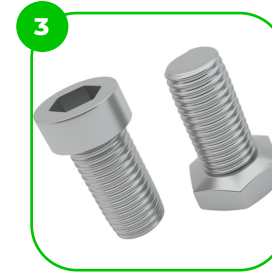

Technical specification

Safety surface area	Around 1,5 m radius
Net weight	74 kg
Material	S235
Critic fall height	800 mm
Color options	
For more color options, discuss with your sales representative.	

Warranty

Structure	25-15 years
Steel	5-10 years
Paint	2 years
Plastic	5-10 years
Rubber	1-3 years
Moving parts	2 years
Detailed information in the warranty document	

Material specification

The element is made of high quality S235 steel, which has been cleaned via sandblasting. A corrosion resistant powder coating finish is then applied. Also available with galvanized surface for even greater protection and longevity!

The seats and backrests are made of strong HDPE material. Which is fully heat, moisture and UV resistant.

The connecting elements are fastened with vandal-proof stainless steel screws and nuts.

The ends of the bars and posts are sealed with injection-moulded plastic caps.