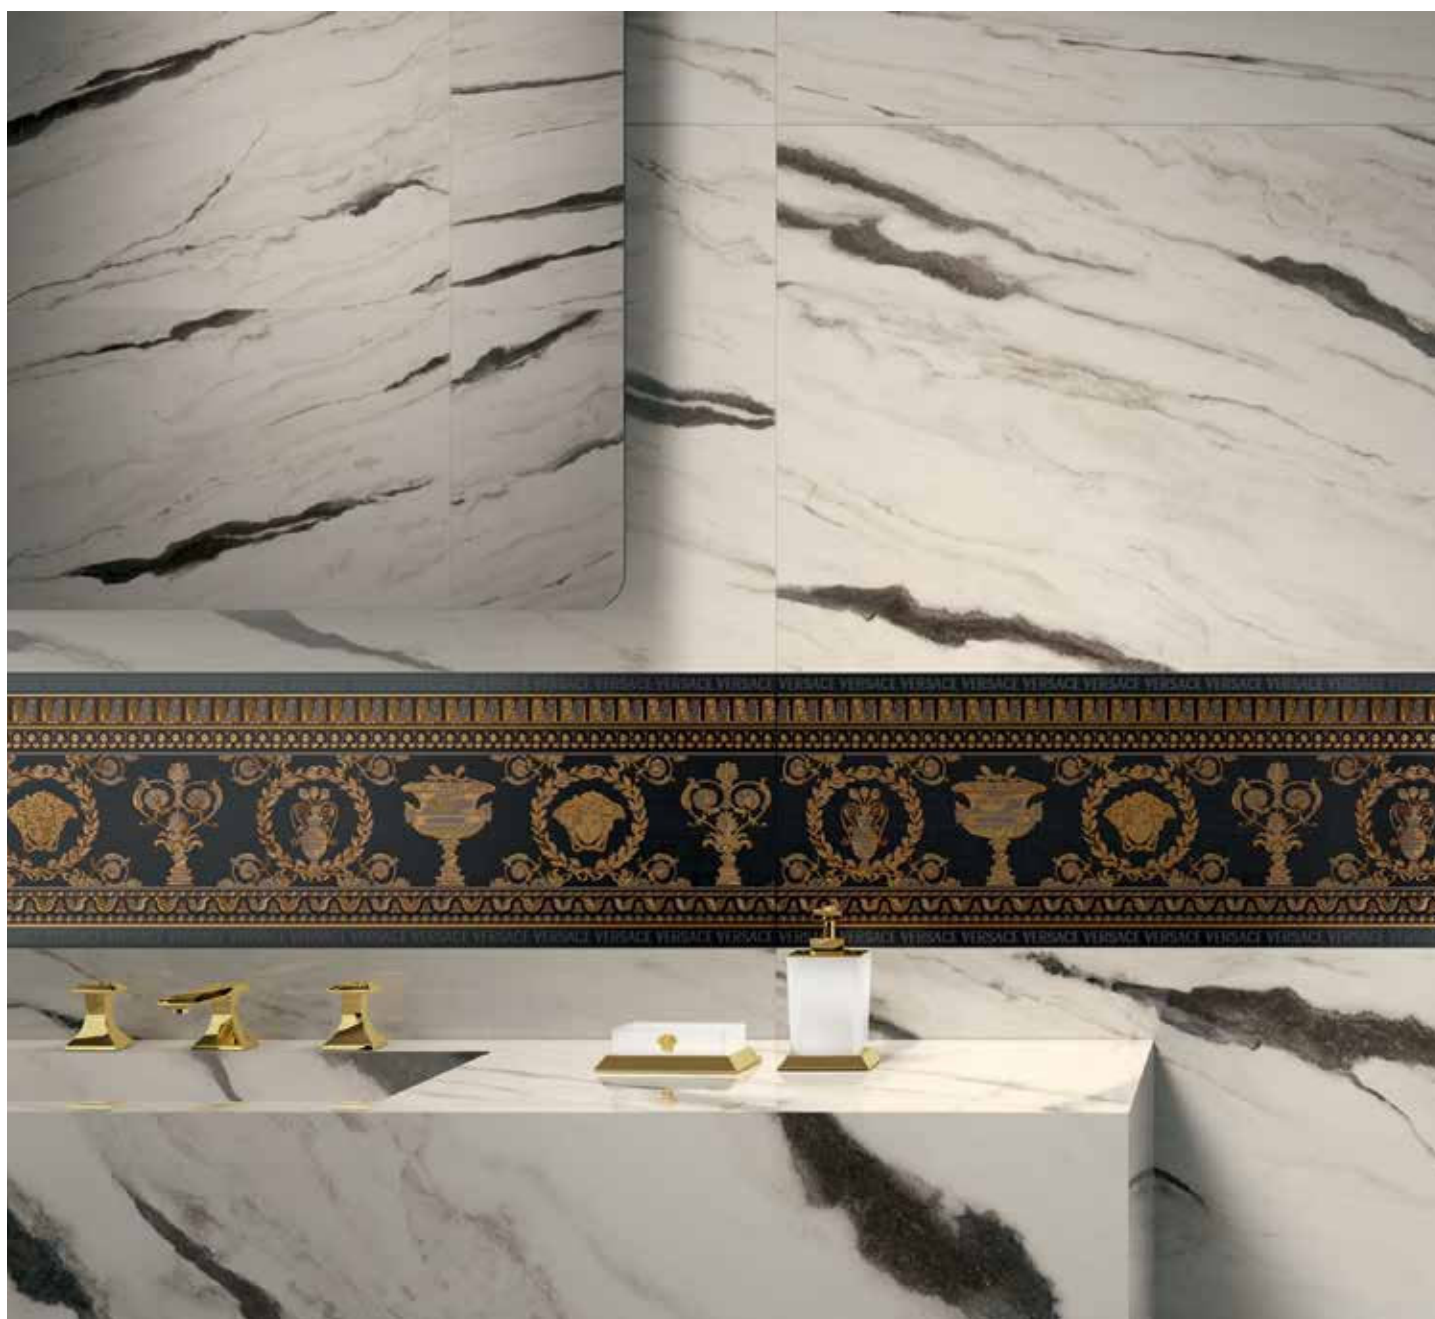

PANDA
WHITE

38

Panda White Lux 120x280 - Fascia Lux Nero/Oro 30x120
Bath Furniture: Panda White Lux