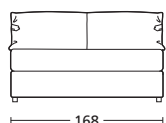

HUG

Le altezze si intendono
con piede standard H. 5 cm
*The heights are meant
with standard foot H. 5 cm*

Matrimoniale
Double bed