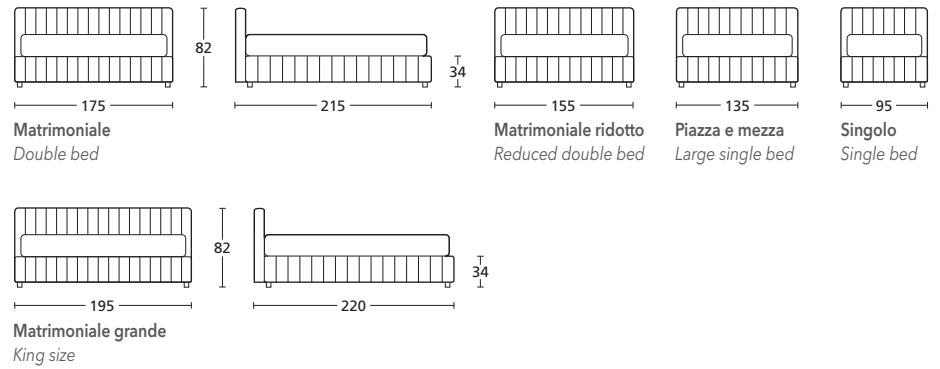

*Bed with an extremely minimalistic shape. Characterised by a fully quilted cover with vertical seams, this product enhances all decors.*

**FEEL EASY**  
Le altezze si intendono con piede standard H. 5 cm  
*The heights are meant with standard foot H. 5 cm*