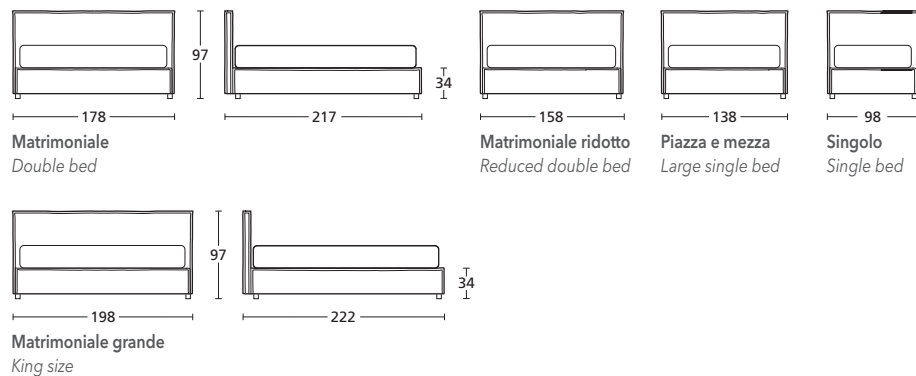

*A rectangular, padded head board defined by a seam with "embossed" edge that continues also on the storage section and footboard to highlight a bed frame of 7 cm wide. Totally removable cover.*

Cuscino modello "LEAD" abbinabile a varie testate per un maggior comfort di appoggio e per contenere il guanciaie.

*"LEAD" pillow template matches well with different head boards for a greater confort and, moreover, it can contain the pillow.*

46—47

# VELVET

VELVET è qui abbinato  
alla poltroncina "SILVAN".

*VELVET in the photo combined  
to the armchair "SILVAN".*

**VELVET**  
Le altezze si intendono  
con piede standard H. 5 cm  
*The heights are meant  
with standard foot H. 5 cm*