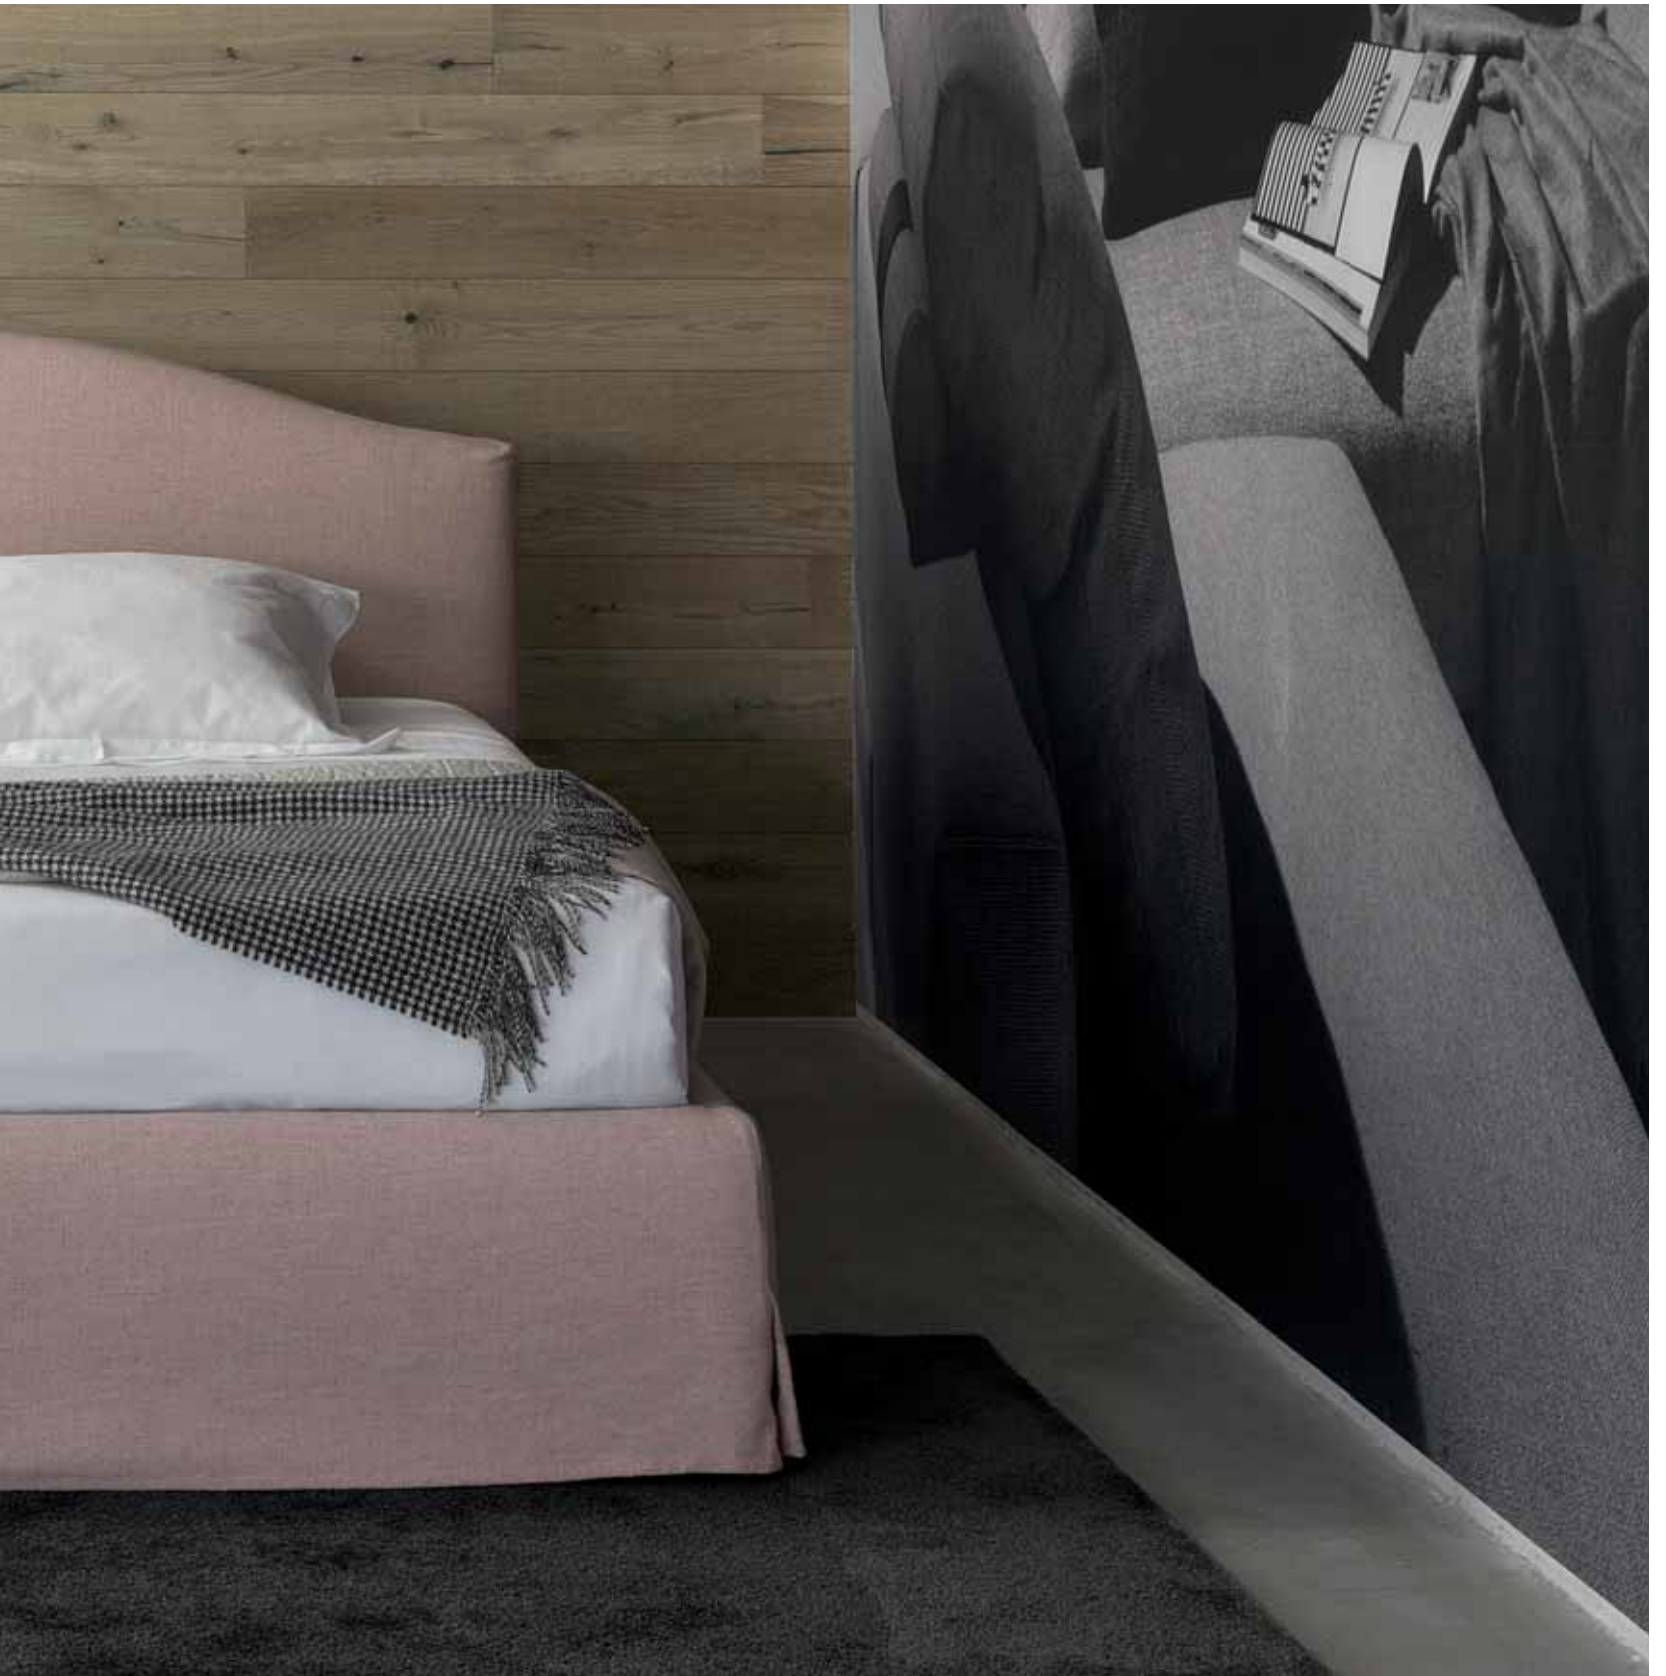

*A bed superbly padded with comfortable cushions at the head and with a choice of cover.  
The head board can be produced also without straps on the cushions.*

ONDA

# ONDA

Classico letto con testata sinuosa e giroletto con balza per la versione piu' tradizionale, realizzabile anche senza balza per un look piu' sportivo. Fodera completamente removibile.

*A classic-style bed with a slinky head board and a bed frame with or without ledge for a traditional or a sporty look respectively. Totally removable cover.*