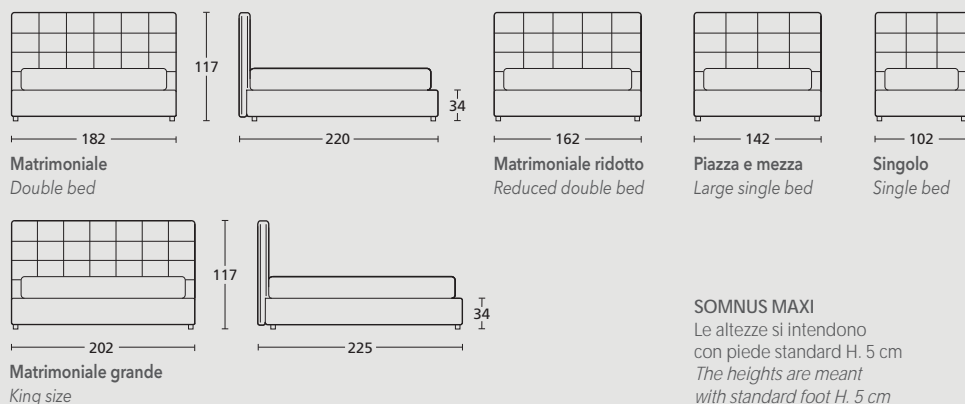

Letto con testata alta trapuntata, qui fotografato con contenitore per riporre coperte e lenzuola, vi faciliterà il riassetto del letto tramite il meccanismo a due posizioni che porta il piano della rete ad un'altezza consona. Il vano ha maniglie in cuoio per l'estrazione dei pannelli.

Bed with quilted high head board, here photographed with storage section in which to keep sheets and blankets, and a two-position mechanism for setting the level of the mesh at a suitable height. The compartment has leather handles for extracting the panels.

S

LETTO STORE / STORE BED

Contenitore Luxury / *Luxury storage.*
Rete Basic / *Basic bed frame.*
Meccanismo basic
apertura contenitore - una posizione.
Basic mechanism one-position only for storage.

OPZIONALI / OPTIONALS

Rete Luxury / *Luxury bed frame.*
Meccanismo basic 2 movimenti.
Basic mechanism with two positions.

L

LETTO LUXURY / LUXURY BED

Contenitore Luxury / *Luxury storage.*
Rete Luxury / *Luxury bed frame.*
Meccanismo Luxury comodo.
Luxury double mechanism.

LETTI / BEDS STORE E LUXURY

Realizzabili su misura.
Possibility to made it on measure.
Disponibili anche nella
versione senza contenitore.
Also available without storage compartment.