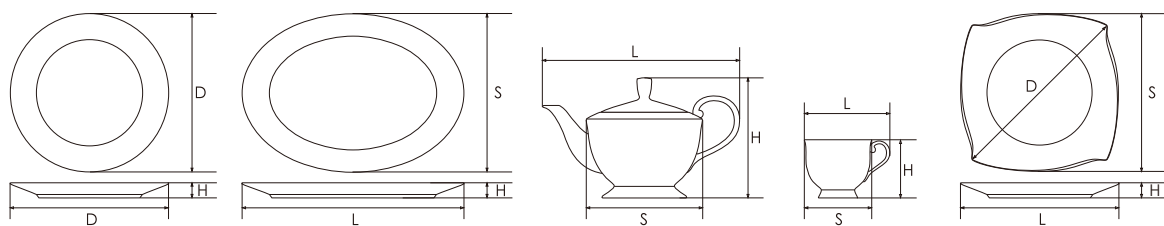

Other instructions

- Vases or interior items should be placed in a stable position.
- Please be careful not to scrape the surface too hard with a knife, as this will create scars (knife marks) on the surface that cannot be removed.
- Please do not place parts of the bone china without glaze in contact with vinegar for an extended period of time, as this will damage the body.

Note for special glazes

- Special glazes, such as reactive glazes, color glazes and matte glazes, are applied on some products.
- As the glazes are sprayed one by one, variations in color are to be expected, and each piece is subtly one of a kind. Please enjoy the uniqueness of the individual pieces.
- It will be more difficult to clean off the stain if you leave it for too long. Please try to clean immediately after use.
- For better storage, it is recommended to have a sheet of paper in between plates to prevent scratches caused by rubbing.

Please note

- Specification may change without prior notice.
- Dimensions in this catalogue may differ slightly from dimensions of actual product.
- Color and shape of the actual product may differ from the color and shape pictured in catalogue, due to printing limitations.

L: Long Length   H: Height
S: Short Length   D: Diameter
Mentioned capacity(cc) is full.