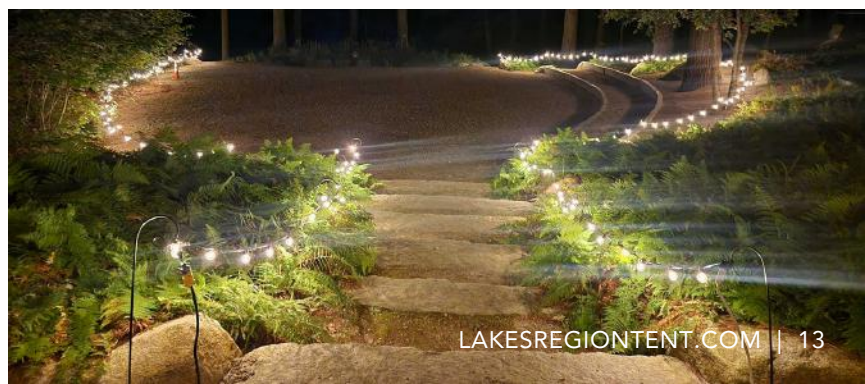

Lighting

© JACQUELYN POTTER PHOTOGRAPHY