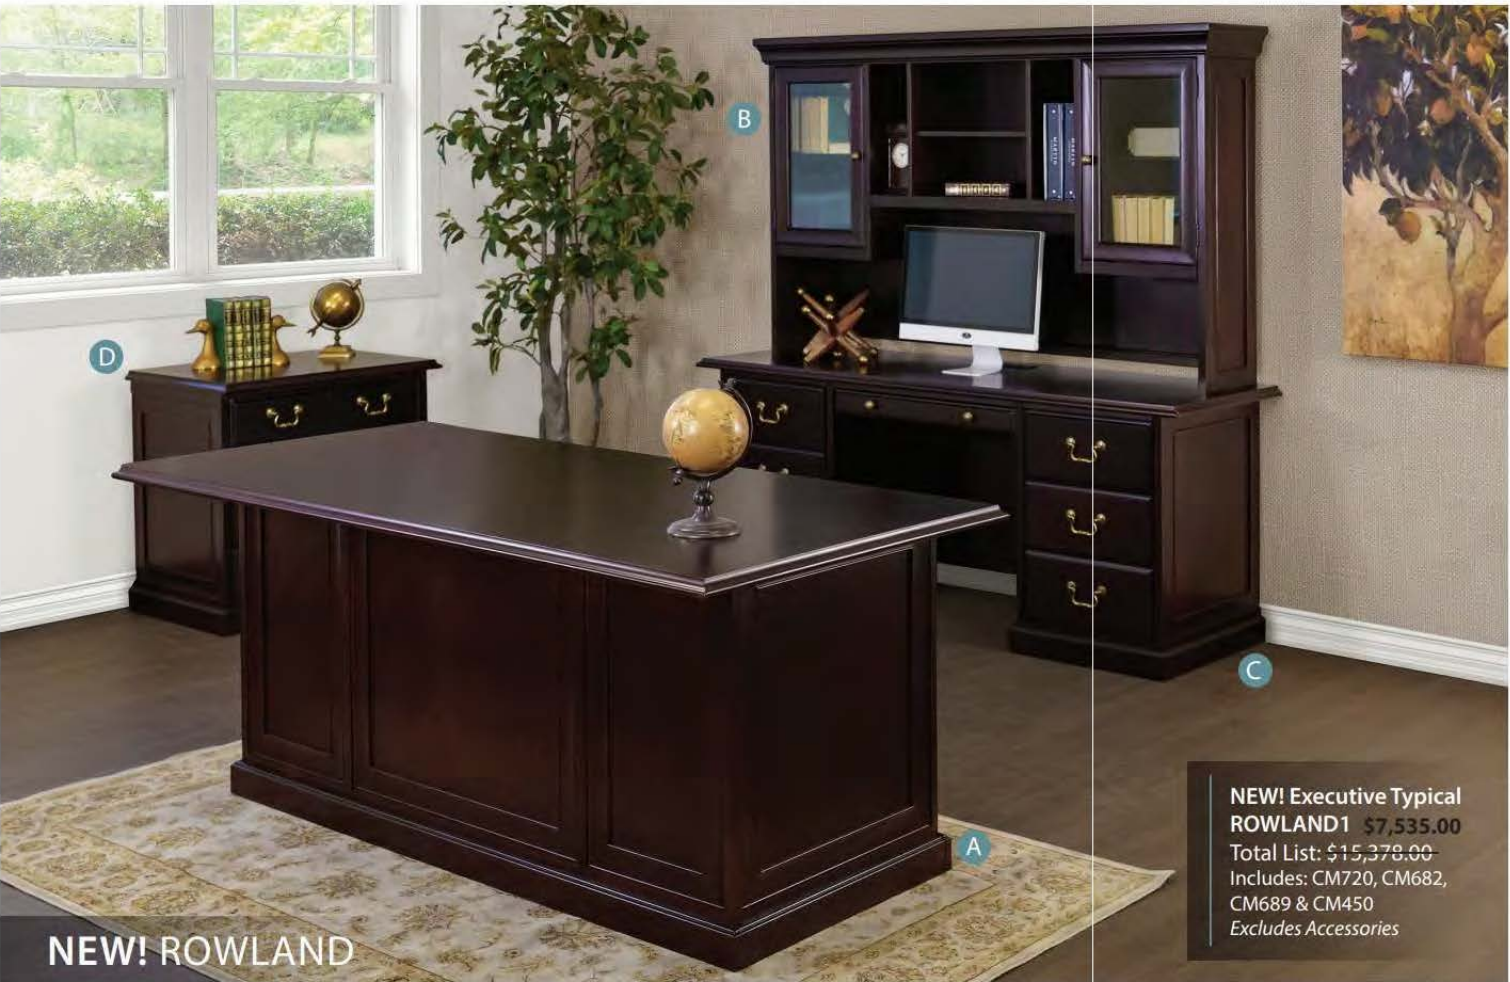

**NEW! ROWLAND**

**NEW! Executive Typical ROWLAND1 \$7,535.00**  
 Total List: \$15,378.00  
 Includes: CM720, CM682, CM689 & CM450  
 Excludes Accessories

- A 72"W Executive Desk CM720**  
 72"W x 35"D x 30"H  
 List: ~~\$5,063.00~~ \$2,481.00
- B Executive Hutch CM682**  
 70"W x 14"D x 42"H  
 List: ~~\$3,226.00~~ \$1,581.00  
*Use with CM689*
- C Storage Credenza CM689**  
 72"W x 24"D x 30"H  
 List: ~~\$4,518.00~~ \$2,214.00
- D 2 Drawer Lateral File CM450**  
 36"W x 23"D x 30"H  
 List: ~~\$2,571.00~~ \$1,260.00