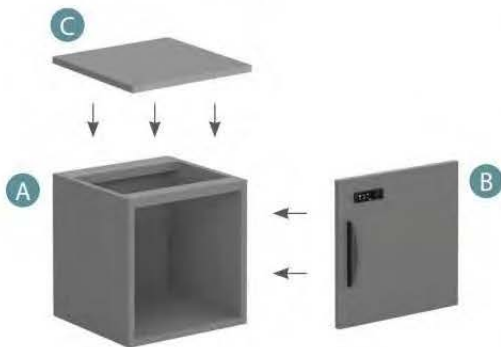

LAMINATE CUBBY

Pictured w/Variant Collection

OPTIONAL MINI LEGS
**Straight Metal Mini Legs
PLTSMRLEG**
(BK Matte Black & SI Silver)
List Price: $84.00 (Set of 4).

**A Square Open Cabinet
PL231 (No Door, No Top)**
14⅝"W x 13¾"D x 15"H
List Price: ~~$187.00~~ $92.00

**B Cabinet Door Set
PL231LD**
14⅝"W x ¾"D x 14¾"H
List Price: ~~$217.00~~ $106.00

**C Laminate Top
PL231T (Top Only)**
14⅝"W x ¾"D x 14¾"H
List Price: ~~$67.00~~
$33.00

CR
Charcoal

Note: Straight Metal Mini Legs can be shipped by small package carrier