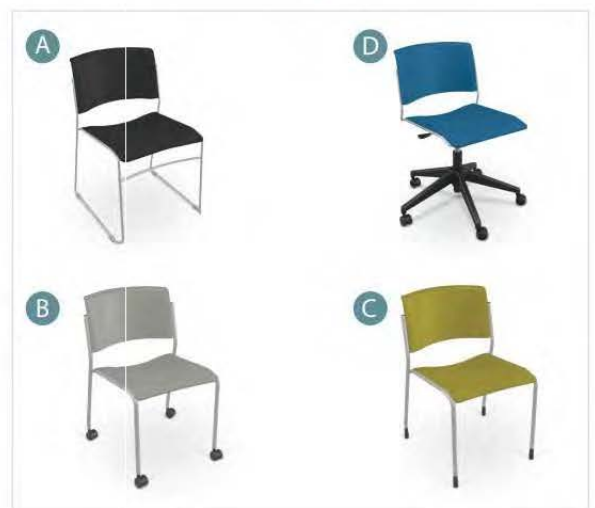

Available Laminate Finishes

Available In Six Colors

Akt Seating		
A	SO56577	Akt Stacking Chair 30"H x 20"W x 22½"D
B	SO56579HC	Akt 4 Leg Chair - Hard Caster 30"H x 20"W x 22½"D
C	SO56579GL	Akt 4 Leg Chair - Glide 30"H x 20"W x 22½"D
D	SO56581HC	Akt 5 Star Chair - Hard Caster 34"H x 27½"W x 27½"D
Akt Tables		
E	SOSDAF29R	Akt Table - Racetrack 29"H x 72"W x 30"D
F	SOSDAX29R	Akt Table - Cog 29"H x 64½"W x 56½"D
G	SOSDAJ42F	Akt Table - Square 42"H x 48"W x 48"D
H	SOSDAQ29R	Akt Table - Amoeba 29"H x 48"W x 48"D
Elate Seating		
I	SO56584V	Elate Task Chair 41½"H x 24½"W x 24½"D

SO = SPECIAL ORDER
Please contact us for details, lead times & pricing.

PHONE: 860-570-1390

Seating & Tables | Hospitality • Task 255