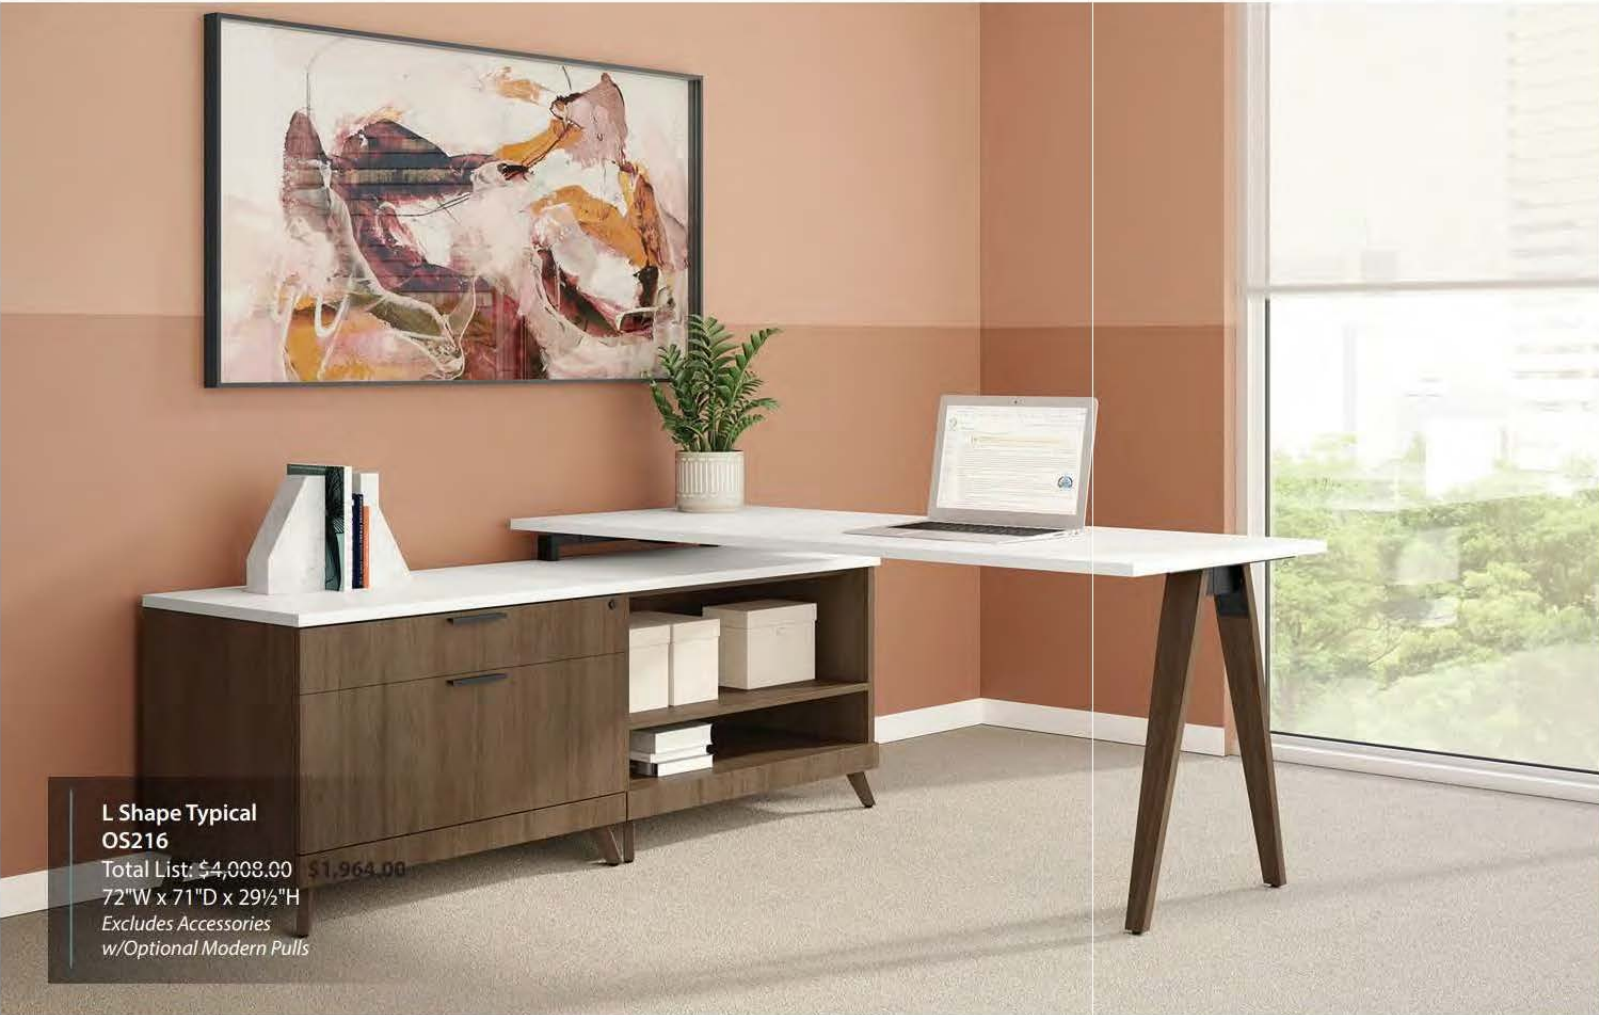

L Shape Typical OS216
Total List: ~~$4,008.00~~ **$1,964.00**
72"W x 71"D x 29½"H
Excludes Accessories
w/Optional Modern Pulls

72" x 71" Oblique Leg Workstation:

Rectangular Top: PLT3072, Oblique Wood Leg: PLTVAWLEG, Adjustable Beam: PLTADJMDB4872, Leg Mount: PLTVALEGM2430, Low Desk Riser: PLTLDR2430, Open Shelf Cabinet: PL2013, 2-Drawer Personal Cabinet: PL1012, Credenza Top: PL110, Angled Wood Mini Leg: PLTAWRLEG (2), Metro Pull: OSPULLCYLBK (2).

OS216 | Components

ADDITIONAL COLLECTION OPTIONS

Angled Wood Mini Legs
PLTAWRLEG (Set of 4)
List Price: ~~$120.00~~ **$59.00**
Available In **NO** Natural Oak, **MW** Modern Walnut & **CG** Coastal Gray

Low Desk Riser
PLTLDR2430
3¼"H - (For 24"D & 30"D Tops)
List Price: ~~$174.00~~ **$85.00**
Available In **SI** Silver, **BK** Matte Black

Note: Mini Legs can be shipped by a small package carrier.