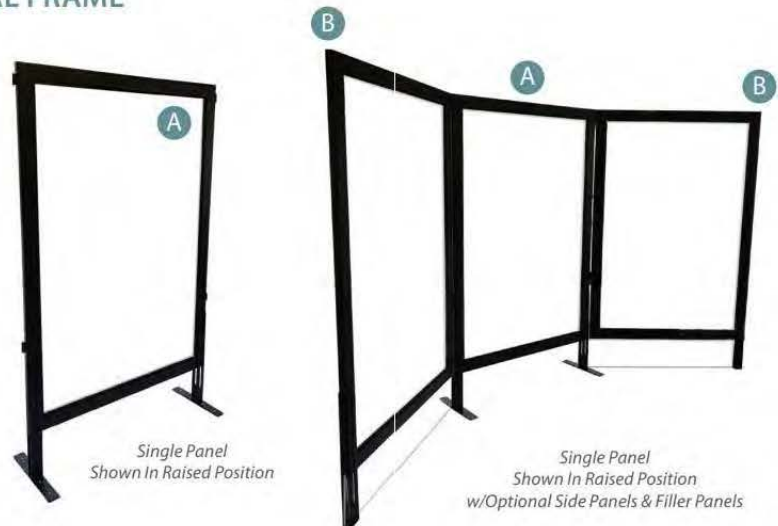

Single Panel Shown In Raised Position w/Optional Side Panels & Filler Panels

CLEAR ALL ACRYLIC DESK TOP SHIELD W/METAL FRAME

A Clear Acrylic Desk Top Shield w/Black Frame ADTS201

24"W x 1¾"D x 34-38½"H
List: ~~$195.00 ea.~~ $96.00 ea.
Note: (2) 8"W T-Shaped feet and brackets included.

Frame Available In BK Only

Note: Optional side panels only come w/(1) Extended Foot and they must be attached to the main shield to function. Double-Sided tape included with ADTS201 & ADTS202.

B Optional Side Panels (Sold individually - For ADTS201) ADTS202

24"W x 1¾"D x 34-38½"H
List: ~~$195.00 ea.~~ $96.00 ea.
Note: Extended foot included.

Single Panel Shown In Raised Position