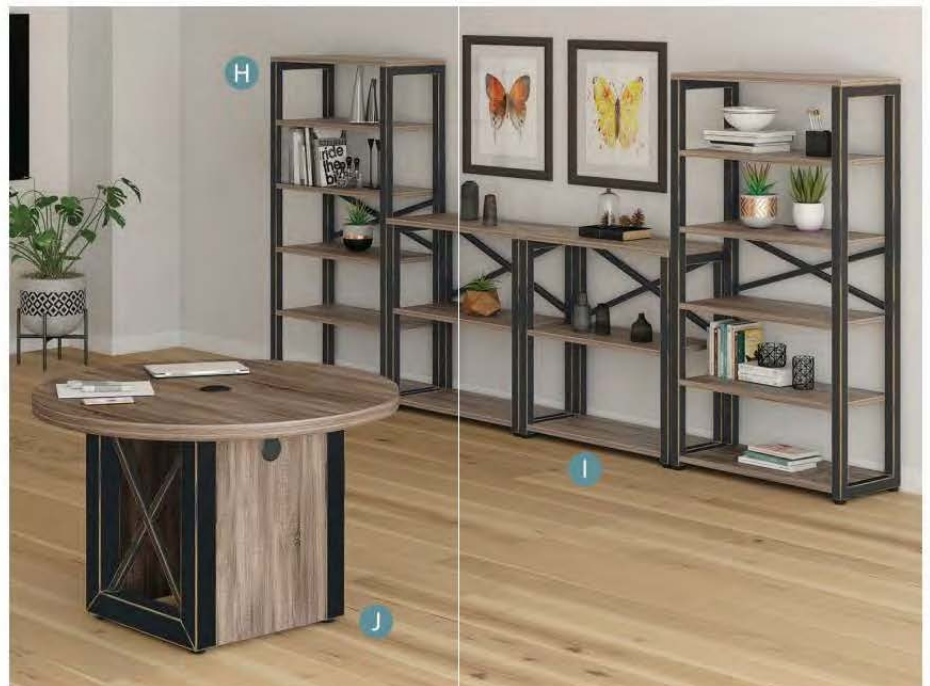

RIVETED

Executive Typical
RIVETED2 $4,589.00
Total List: ~~$9,366.00~~
Includes: HID3071, HIC7130,
HIH7115, HIB3566 & HIB3536
Excludes Seating & Accessories
Pictured w/Obsidian Collection

F Hutch w/Doors
HIH7115
71"W x 14¾"D x 36¾"H
List: ~~$1,781.00~~ $873.00

G Double Pedestal
Credenza
HIC7130
71"W x 23¾"D x 29½"H
List: ~~$2,867.00~~ $1,405.00

H 66"H Metal Bookcase
HIB3566
35¾"W x 15¾"D x 66½"H
List: ~~$1,462.00~~ $716.00

I 36"H Metal Bookcase
HIB3536
35¾"W x 15¾"D x 36¾"H
List: ~~$878.00~~ $430.00

J Round Conference
Table w/Cubed Base
HIC48R
47¼"W x 47¼"D x 29½"H
List: ~~$2,118.00~~ $1,038.00

K Square Conference
Table w/Cubed Base
HIC4848
47¼"W x 47¼"D x 29½"H
List: ~~$2,365.00~~ $1,159.00

Conference Typical
RIVETED3
Total List: ~~$6,798.00~~ $3,331.00
Includes: HIC48R,
HIB3566 (2) & HIB3536 (2)
Excludes Accessories

DB Distressed Brown
w/Distressed Charcoal