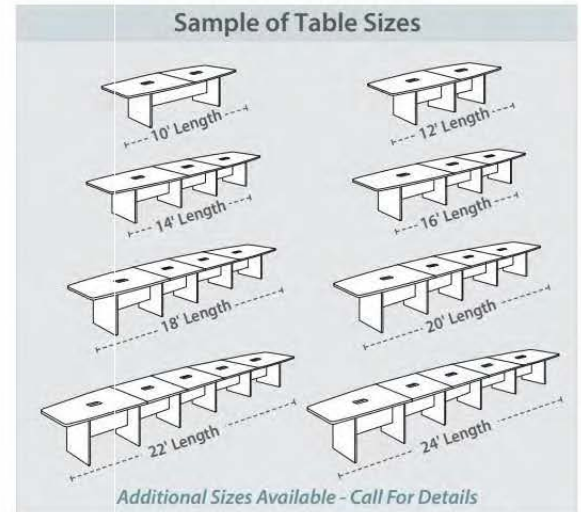

OPTIONAL POWER

Power Insert PLTBPOWER

Cutout: 9½"W x 4½"D
Overall: 10⅝"W x 4⅞"D
List: ~~$874.00~~ $428.00

Available In SI Silver & BK Black (See page 233 for details)

Note: This product can be shipped by a small package carrier.

CH
Cherry

(Select SKUs)

ES
Espresso

MH
Mahogany

(Select SKUs)

MA
Maple

(Select SKUs)

MW
Modern Walnut

CG
Coastal Gray

WH
White

(Select SKUs)