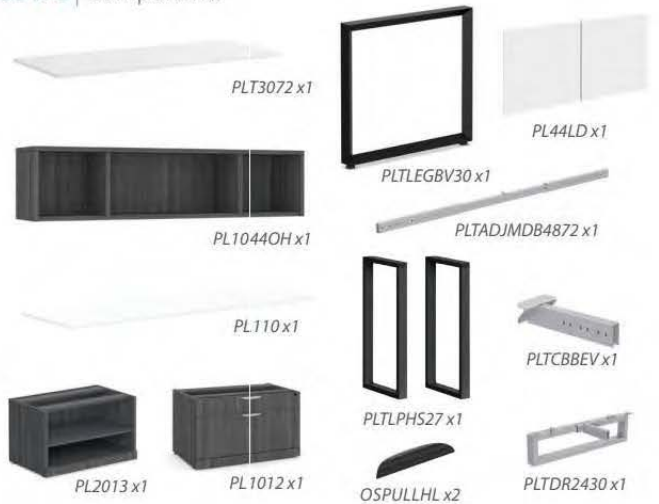

OS176 | Components