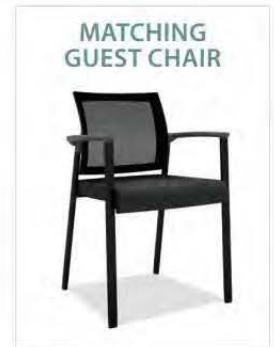

602MMFBK Only

Black Fabric w/Black Frame

603MMFGT Only

Dark Gray Fabric w/Light Gray Frame

This product is part of a complete collection. See Page 169