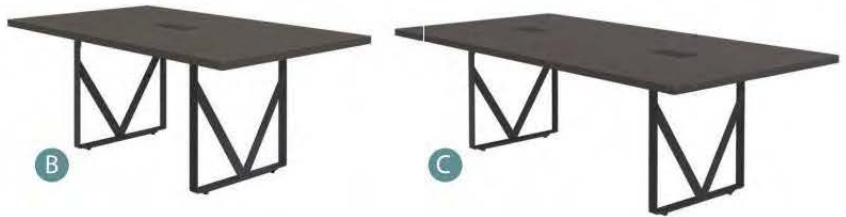

NEW! PALISADES

Pictured w/Willow Collection

A Standing Height Table

(6 Cutouts For EVT900BK)

EVT8

95¼"W x 47¼"D x 42"H

List: ~~$5,346.00~~ $2,620.00

B 72"H Sitting Height Conference Table

EVT6

72"W x 47¼"D x 29¾"H

List: ~~$2,814.00~~ $1,379.00

C 96"H Sitting Height Conference Table

EVT8

95¼"W x 47¼"D x 29¾"H

List: ~~$2,943.00~~ $1,442.00

D 120"W Sitting Height Table

EVT10

120"W x 47¼"D x 29½"H

List: ~~$5,000.00~~ $2,489.00

E Round Conference Table

(Not Pictured)

EV42R

42"W x 42"D x 29¾"H

List: ~~$1,215.00~~ $595.00

OPTIONAL POWER

Daisy Chain Power Module
(For EVS78 Only)

EVT900BK *(Black Only)*

List: ~~$660.00 ea.~~ $323.00 ea.

Note: Daisy chained up to (3) power modules only. Power modules sold separately and priced as each.

GG Gauntlet Gray
w/Graphite Metal

This product is part
of a complete collection.
See Pages 20-23

NEW! ROWLAND

E 48"W Conference Table

CM2048

48"W x 48"D x 30"H

List: ~~$3,075.00~~ $1,507.00

*Multiple tables can be put
together to create your
desired length.*

Pictured w/(2) CM2048

MH
Mahogany

This product is part of a complete collection.
See Pages 4-5