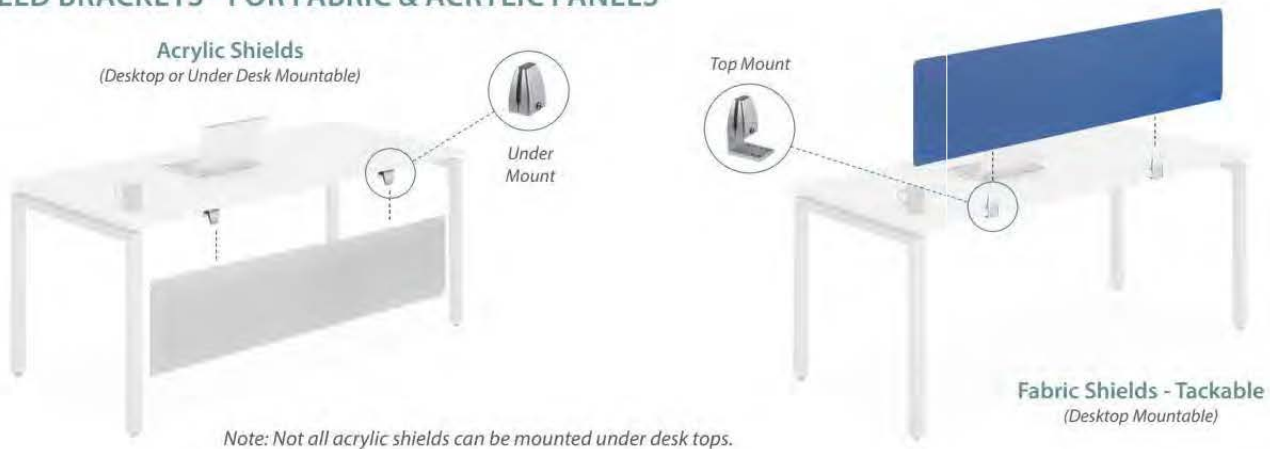

SAFEGUARD BARRIER

SHIELD BRACKETS - FOR FABRIC & ACRYLIC PANELS

Note: Not all acrylic shields can be mounted under desk tops.

FABRIC & ACRYLIC SHIELD BRACKETS

Desk Mount Bracket
(Mounts to Desk Top)
OSTB400 (Silver Only)
List: ~~$37.00~~ ea.
$18.00 ea.

Under Desk Mount Bracket
(Set of 2 - Mounts to 1" Work Surface)
PLTSBUDMSGL
List: ~~$94.00~~ - $46.00
Note: Requires work surface overhang.

Dual Under Desk Mount Bracket
(Set of 2 - Mounts Between Work Surfaces)
PLTSBUDMDUAL
List: ~~$128.00~~ $63.00
Note: Requires work surface overhang.

Note: Fabric & Acrylic Brackets can be shipped by a small package carrier.

TEMPORARY SHIELD BRACKETS

Work Surface Clamp Bracket
(For 1-1½" Thick Tops)
OSCLMB
List: ~~$102.00~~ ea. $50.00 ea.

Note: These brackets include an anti-slip, textured bottom to prevent movement when mounted to desk top surface.

Note: Temporary Brackets can be shipped by a small package carrier.

Free-Standing Panel Foot
OSFSPB
List: ~~$89.00~~ ea. $44.00 ea.