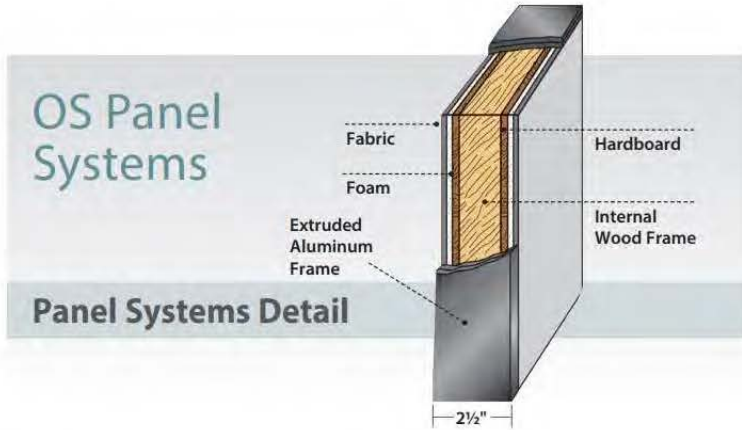

OS PANELS

Explore the endless possibilities of configuring your office space through the use of office partitions, office dividers and panel systems. We do not align ourselves with one exclusive panel manufacturer, but distribute the products of several manufacturers, allowing our sales professionals to offer our customers more options at better pricing. View our gallery of office partitions to see how partitions and panels can transform your office into a functional, practical and stylish environment.

FEATURES

- Easily create a functional & productive workspace
- Durable, pewter upholstery with a charcoal frame
- Panel systems include cubicle panels
- Ready-to-assemble