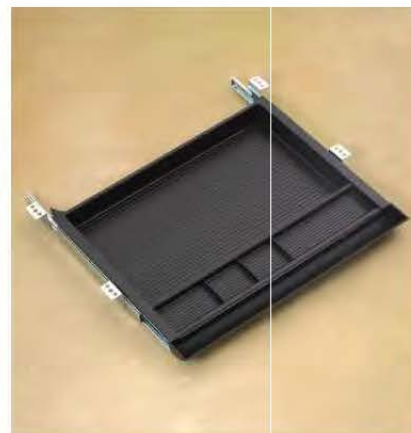

CENTER DRAWER

Black Center Drawer
CDR1
21¼"W x 16¼"D x 2"H
List: ~~$143.00~~ $70.00

BK Black

Note: Center drawer is not compatible with Unite Leg Bases, Height Adjustable Leg Bases & Beveled Leg Bases.

FEATURES

- Ball-bearing suspension
- Built-in pencil tray
- Low profile design

Note: All products on this page can be shipped by a small package carrier.