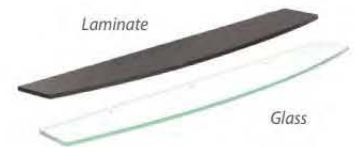

OS LAMINATE RECEPTION

Pictured w/Integrate Seating

- CH
  Cherry
- ES
  Espresso
- MH
  Mahogany
- MA Maple
  (Select SKUs)
- MW
  Modern Walnut
- CG
  Coastal Gray
- WH White
  (Select SKUs)

A Reception Desk Shell
PL169NTT
71"W x 30"D x 40½"H
List: ~~$915.00~~ $448.00

B Optional Reversible Return
PL180
42"W x 24"D x 40½"H
List: ~~$571.00~~ $280.00

C Optional Curved Glass Transaction Top
PL169TTGLASS
71"W x 17¾"D
List: ~~$737.00~~ $361.00
Available In FR Frosted Glass w/Metal Risers Included

D Optional Metal Risers
PL169RISER
List: ~~$119.00~~ $58.00
Available In BA Brushed Aluminum

Note: Reception Desk Shell Does Not Require Transaction Top.

Optional Curved Laminate Transaction Top
PL169TT
71"W x 17¾"D
List: ~~$198.00~~ $97.00

UNIQUE FEATURES

Metal risers help to elevate laminate and glass transaction tops for a floating look

Note: When Purchasing An Optional Transaction Top, Metal Counter Risers Are Not Required.

ADDITIONAL PRODUCTS

Reversible Reception Overlay
PL169DELTT
(For PL169NTT)
59"W x 11¾"D x 27¾"H
List: ~~$812.00~~ $398.00

- WH
  White
- GR
  Dark Gray