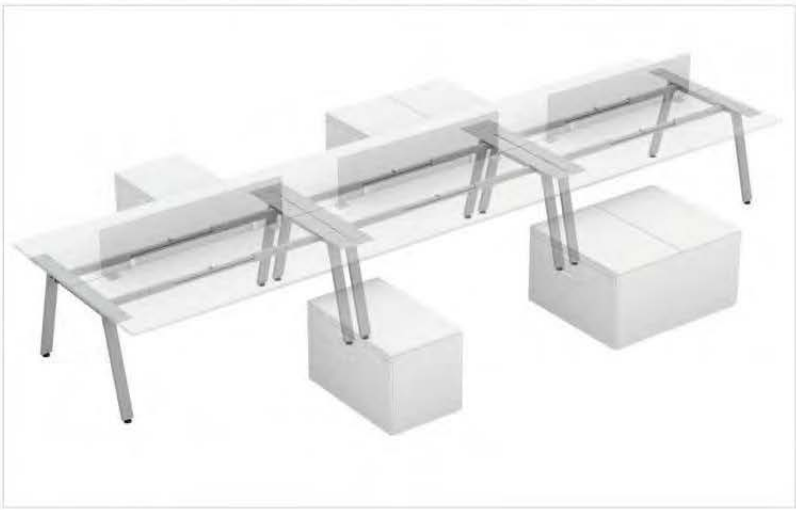

Multi-Person Typical
QSOS236 $10,102.00
Total List: ~~$20,616.00~~
216"W x 60"D x 54"H
Excludes Seating & Accessories
Pictured w/Cade Collection

216" x 60" Oblique Leg Multi-User Workstation:

Rectangular Top: PLT3072 (6), Oblique Metal Leg: PLTVAMETLEG (6), Brackets: PLTVALEGM4860 (6), Adjustable Beam: PLTADJMDB4872 (6), Clear Acrylic Shield: QSACRV2454C (3), Shield Brackets: PLTSBUDMDUAL (3), Two Drawer Personal Cabinet: PL1012 (6), Cabinet Top: PL109 (6), Cushion: CUSH2136 (6).

QSOS236 | Components
(For 6 Workstations Pictured Above)

QS = QUICKSHIP