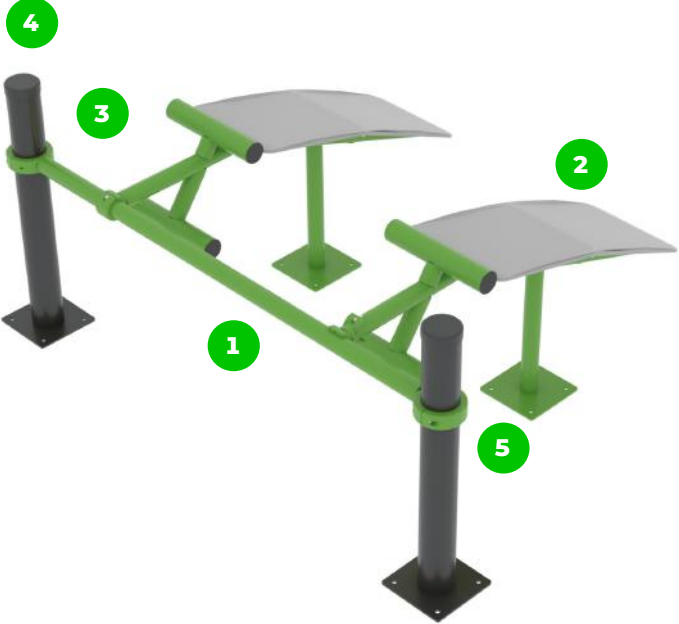

Technical specification

Safety surface area	Around 4.92 ft radius
Net weight	189.6 lbs
Material	S235
Critic fall height	27.56"
Color options	

For more color options, discuss with your sales representative.

The seats and backrests are made of strong HDPE material. Which is fully heat, moisture and UV resistant.

The connecting elements are fastened with vandal-proof stainless steel screws and nuts.

The ends of the bars and posts are sealed with injection-moulded plastic caps.