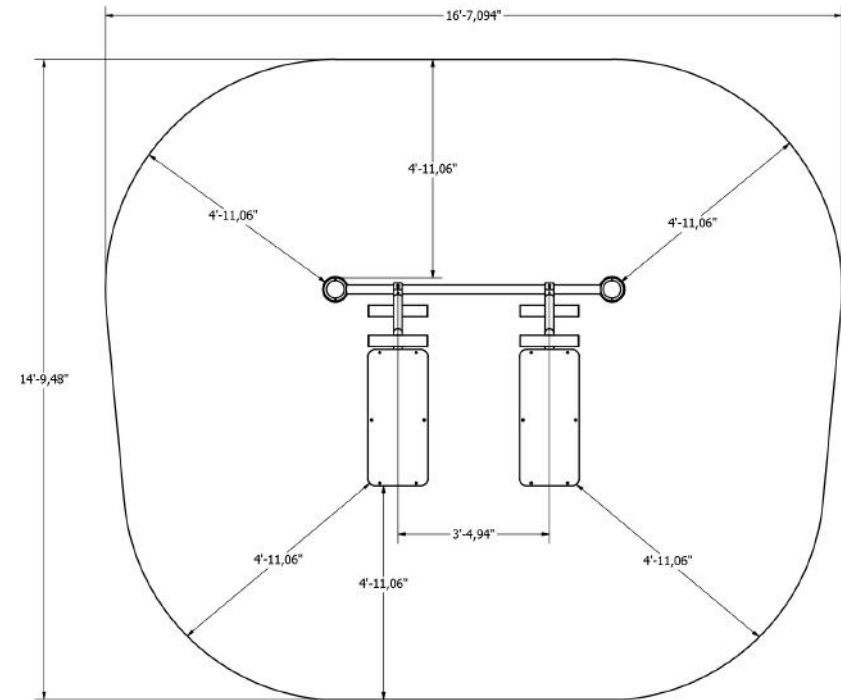

Attributes

Product code	1-1-038
Certificate	EN 16630, ASTM F3101
Age group	14 + years
Capacity	2 people
Max. weight load	218.26 lbs
Type	Fitness
Difficulty level	Easy

Side View

Plan View

Installation information

Number of installers (concrete)	At least 2 people
Total installation time (concrete)	60-120 min.
Number of installers (equipment)	At least 2 people
Total installation time (equipment)	30-60 min.
Excavation volume	28,25 ft ³
Concrete volume	28,25 ft ³
Size of the base structure	4pc 19.69 x 19.69 x 31.5 „
Anchoring options	In-ground or surface
In combined structures, the volume of concrete required varies.	

Technical specification

Safety surface area	Around 4.92 ft radius
Net weight	189.6 lbs
Material	S235
Critic fall height	27.56"
Color options	

For more color options, discuss with your sales representative.