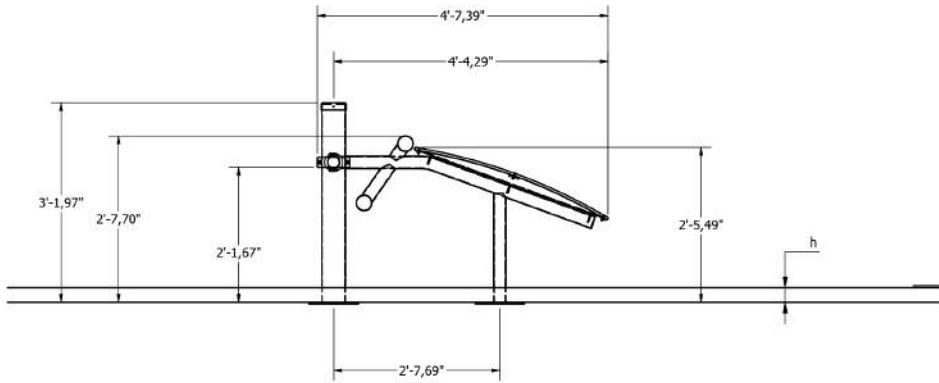

Attributes

Product code	1-1-038
Certificate	EN 16630, ASTM F3101
Age group	14 + years
Capacity	2 people
Max. weight load	218.26 lbs
Type	Fitness
Difficulty level	Easy

Side View

Plan View

Installation information

Number of installers (concrete)	At least 2 people
Total installation time (concrete)	60-120 min.
Number of installers (equipment)	At least 2 people
Total installation time (equipment)	30-60 min.
Excavation volume	28,25 ft ³
Concrete volume	28,25 ft ³
Size of the base structure	4pc 19.69 x 19.69 x 31.5 „
Anchoring options	In-ground or surface
In combined structures, the volume of concrete required varies.	

Technical specification

Safety surface area	Around 4.92 ft radius
Net weight	189.6 lbs
Material	S235
Critic fall height	27.56"
Color options	

For more color options, discuss with your sales representative.