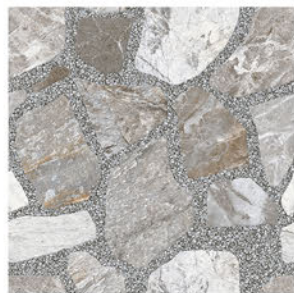

6195
Prism

Matte

64051
Decorativa

Application: M115

STONEHEDGE

60X60

Rustic

P1394
Fieldstone