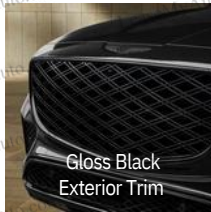

\*\*Glacier White / Ultramarine Blue with Basalt

## INTERIOR TRIMS

\*High Gloss Black

Olive Ash Wood

Newspaper Wood

Basalt

\*High Gloss Black only available on 2.5T RWD and 2.5T AWD

\*Smoky Green / Earth Brown not available in Leatherette

\*\*Slate Gray / Bordeaux Brown and Ultramarine Blue / Glacier White only available in Nappa Leather

# 2026 GENESIS GV80 3.5T PRESTIGE BLACKAWD EXTERIOR DESIGN

All visible exterior features are finished in gloss black, including the radiator grille, bumper garnish, front emblem, daylight opening (DLO) molding, roof rails, and rear bumper molding. Even less visible details such as the headlamp inner side bezels have been made black, thus completing the sleek look.