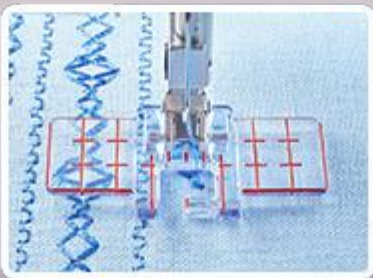

quilt expression™ 725 + Gifts