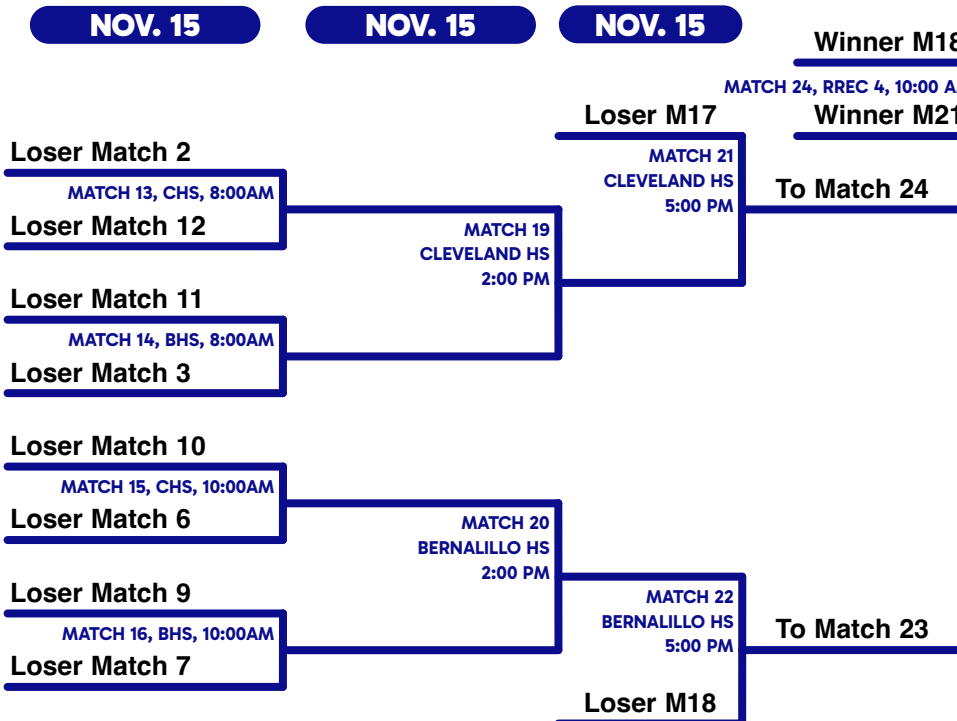

A VOLLEYBALL STATE CHAMPIONSHIP BRACKET

NOV. 14

NOV. 14

NOV. 15

NOV. 16

NOV. 16

STATE CHAMPION