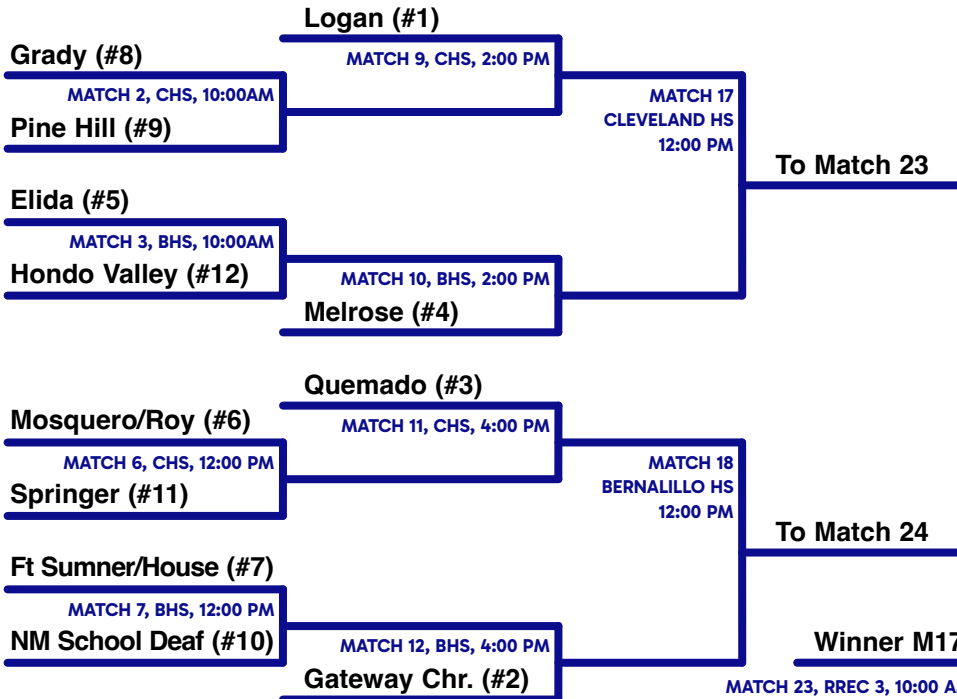

A VOLLEYBALL STATE CHAMPIONSHIP BRACKET

NOV. 14

NOV. 14

NOV. 15

NOV. 16

NOV. 16

STATE CHAMPION