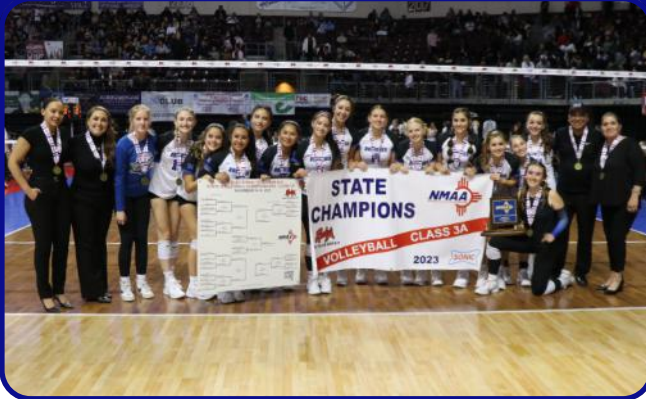

2023 STATE CHAMPIONSHIP RECAP

ST. MICHAEL'S (CLASS 3A)

It's Back-to-Back Championships for St. Michael's

For the second straight year, St. Michael's finished the season with the state title. St. Michael's (24-3) beat district rival Santa Fe Indian School (21-6) to win the 2023 Rudy's Real Texas Bar-B-Q Class 3A State Volleyball Championships. St. Michael's won the first two sets 25-21 and 25-20 and closed it out in the third 25-18. It's the second straight state championship for St. Michael's and third since 2018. "We've had a lot of pressure on us since last year when we won, but we went into this tournament with a lot of confidence and we've all been working really hard," said St. Michael's junior Marissa Sandoval-Moya.