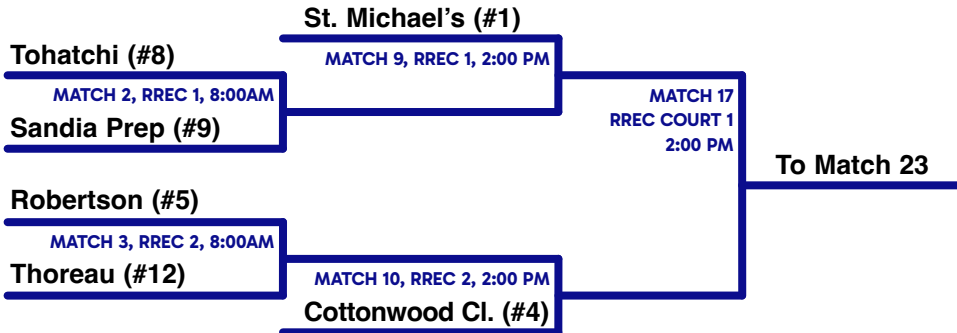

(505) 275-9357
INFO@CAMPUSSPECIALTIESINC.COM
@NMGRADS_

Letterman jackets can be ordered in store

3A VOLLEYBALL STATE CHAMPIONSHIP BRACKET

NOV. 14

NOV. 14

NOV. 15

NOV. 16

NOV. 16