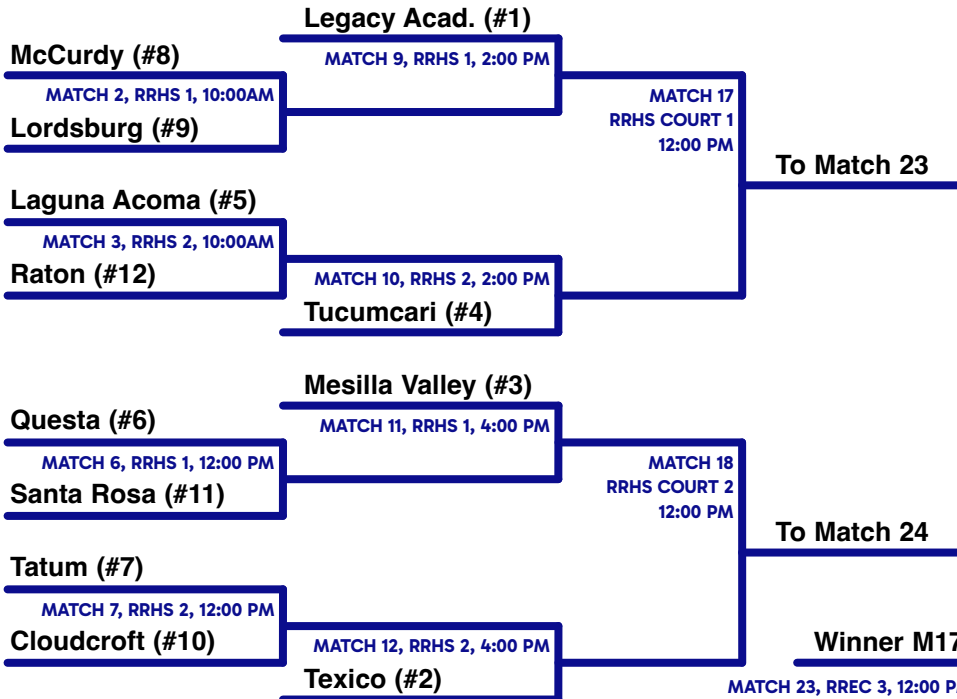

2A VOLLEYBALL STATE CHAMPIONSHIP BRACKET

NOV. 14

NOV. 14

NOV. 15

NOV. 16

NOV. 16