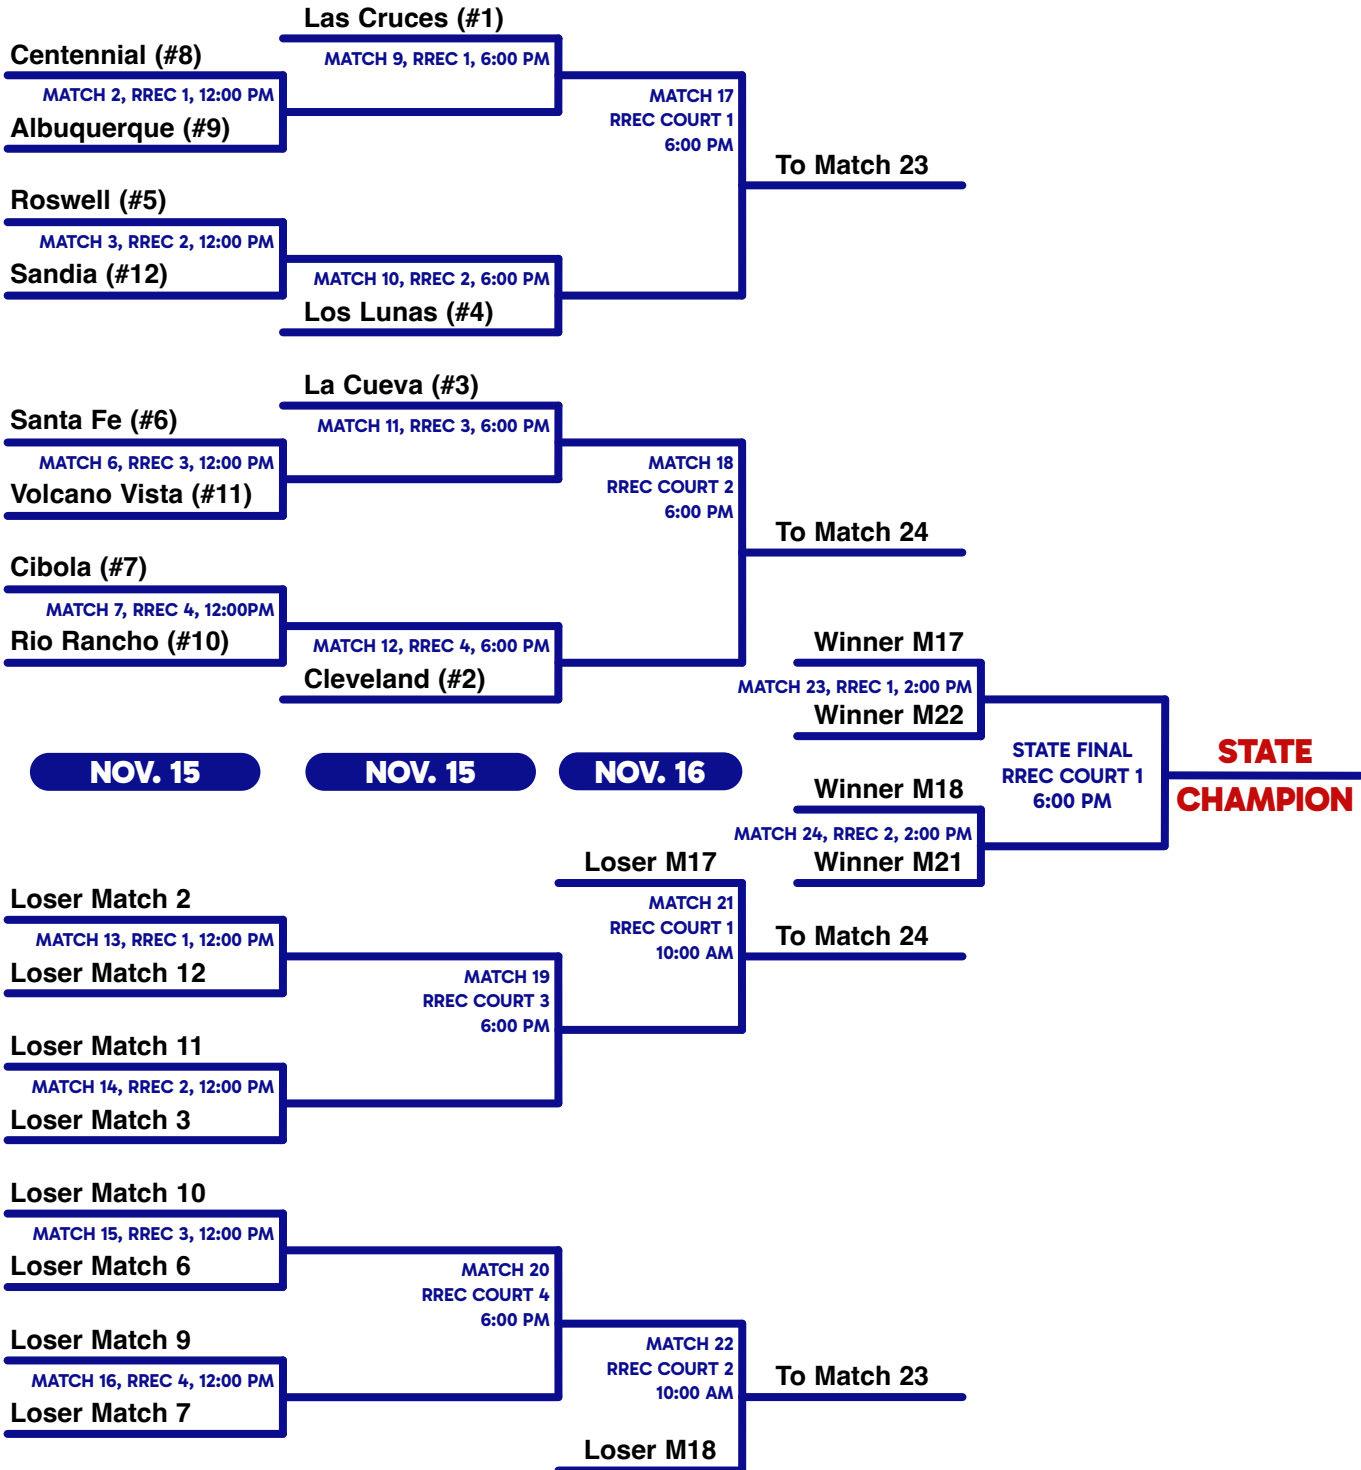

5A VOLLEYBALL STATE CHAMPIONSHIP BRACKET

NOV. 14

NOV. 14

NOV. 15

NOV. 16

NOV. 16

5A VOLLEYBALL STATE QUALIFIERS

ALBUQUERQUE BULLDOGS