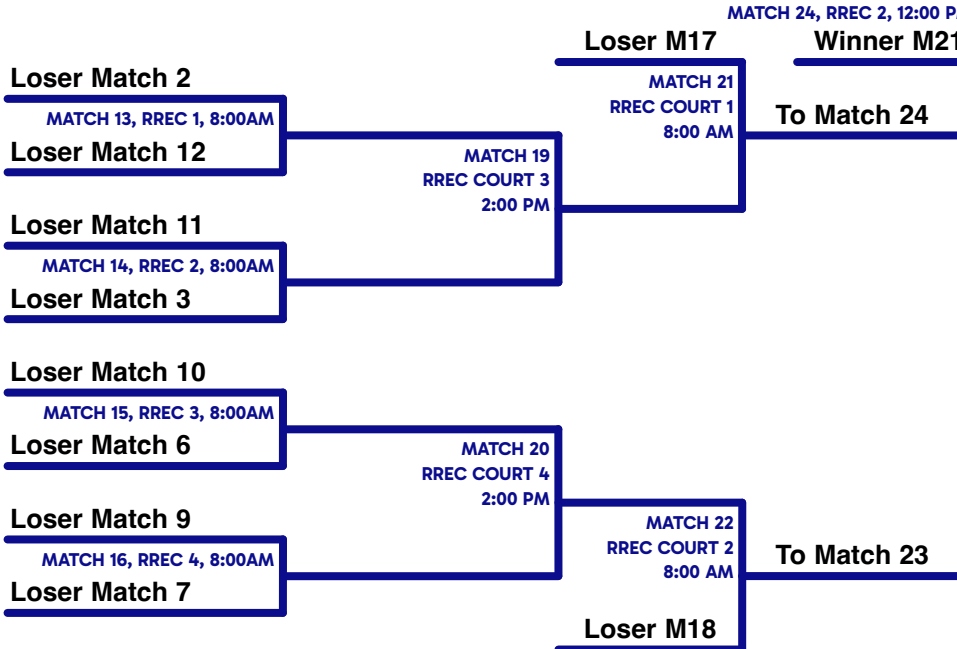

STATE FINAL
RREC COURT 1
4:00 PM

**STATE
CHAMPION**