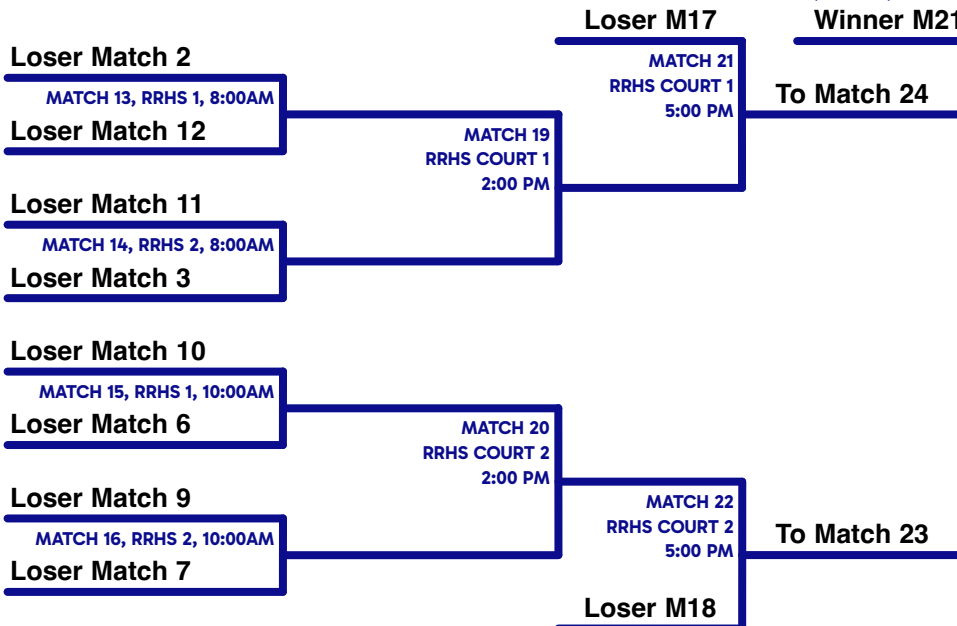

NOV. 15

NOV. 15

NOV. 15