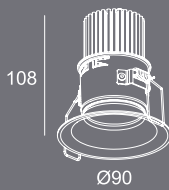

**Corno** 110

14W LED 110mm x 93mm RECESSED DOWNLIGHT 705113

**Corno** Fix 04

10W LED 90mm x 128mm RECESSED DOWNLIGHT 705107

**Corno** 105

10W LED 105mm x 125mm RECESSED DOWNLIGHT 705102

**Corno** Fix 01

10W LED 90mm x 108mm RECESSED DOWNLIGHT 705108