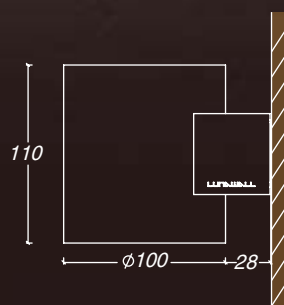

LUNNALL

Art: ZD8108

3.2W LED light strip, built-in driver (constant voltage)
powder-coated finish
extruded alum profile body
decorative polycarbonate front ring