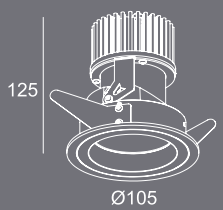

**Corno** 110

14W LED 110mm x 93mm RECESSED DOWNLIGHT 705113

**Corno** Fix 04

10W LED 90mm x 128mm RECESSED DOWNLIGHT 705107

**Corno** 105

10W LED 105mm x 125mm RECESSED DOWNLIGHT 705102

**Corno** Fix 01

10W LED 90mm x 108mm RECESSED DOWNLIGHT 705108