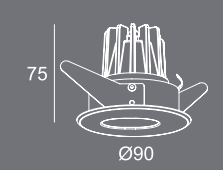

**Corno** 96

6.2W LED 96mm x 76mm RECESSED DOWNLIGHT 705103

**Corno** 122 04

10W LED 82mm x 122mm RECESSED DOWNLIGHT 705109

**Peek** ADJ

6.2W LED 90mm x 75mm RECESSED DOWNLIGHT 705104

**Corno** 108 01

10W LED 82mm x 108mm RECESSED DOWNLIGHT 705110