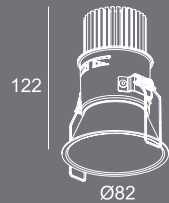

**Corno** 96

6.2W LED 96mm x 76mm RECESSED DOWNLIGHT 705103

**Corno** 122 04

10W LED 82mm x 122mm RECESSED DOWNLIGHT 705109

**Peek** ADJ

6.2W LED 90mm x 75mm RECESSED DOWNLIGHT 705104

**Corno** 108 01

10W LED 82mm x 108mm RECESSED DOWNLIGHT 705110