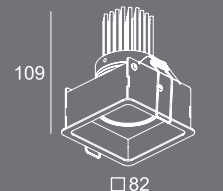

**Corno** 90

10W LED 90mm x 106mm RECESSED DOWNLIGHT 705106

**Corno** Mini

6.2W LED 54mm x 85mm RECESSED DOWNLIGHT 705112

**Corno** Square

10W LED 82mm x 109mm RECESSED DOWNLIGHT 705111