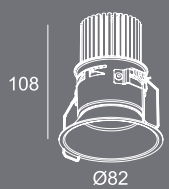

**Corno** 96

6.2W LED 96mm x 76mm RECESSED DOWNLIGHT 705103

**Corno** 122 04

10W LED 82mm x 122mm RECESSED DOWNLIGHT 705109

**Peek** ADJ

6.2W LED 90mm x 75mm RECESSED DOWNLIGHT 705104

**Corno** 108 01

10W LED 82mm x 108mm RECESSED DOWNLIGHT 705110