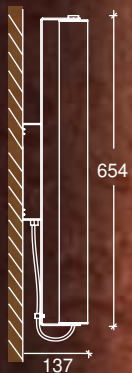

AQUA LED PENDANT LIGHT

AQUA LED WALL LIGHT

Art: ZD8106

9.2W LED light strip, built-in driver (constant voltage)
crystal glass cylinder, extruded alum profile in chrome, or rose copper finish
pressed steel mounting bracket
adjustable lighting direction by means of rotary knob