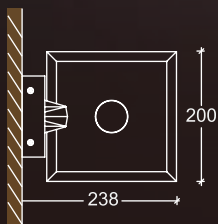

Art: ZD8102

body made of alum plate, with
colored PMMA disc
built-in driver of 500mA
1 x 10W LED lamp source
extruded alum lamp base

STENLTH SQUARE

Art: ZD8101

body made of alum plate, with
colored PMMA disc
built-in driver of 500mA
1 x 10W LED lamp source
extruded alum lamp base