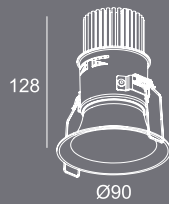

# LED DownLight

Available in fix and adjustable versions, various beam angles and color temperature

**Corno** 135

21W LED 135mm x 115mm RECESSED DOWNLIGHT 705101

**Peek** Fix

6.2W LED 90mm x 75mm RECESSED DOWNLIGHT 705105

**Corno** 110

14W LED 110mm x 93mm RECESSED DOWNLIGHT 705113

**Corno** Fix 04

10W LED 90mm x 128mm RECESSED DOWNLIGHT 705107

**Corno** 105

10W LED 105mm x 125mm RECESSED DOWNLIGHT 705102

**Corno** Fix 01

10W LED 90mm x 108mm RECESSED DOWNLIGHT 705108