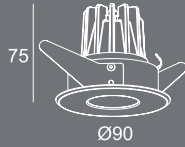

# LED SPOT LIGHT

Available in track-mount and surface-mount versions, 2 different beam angles and color temperature

Track mount

Surface mount

LED SPOT

**14W LED 165mm x 209mm  
TRACK SPOT LIGHT ZD6101**

**35W LED 150mm x 259mm  
TRACK SPOT LIGHT ZD6102**

# LED DownLight

Available in fix and adjustable versions, various beam angles and color temperature

**Corno** 135

21W LED 135mm x 115mm RECESSED DOWNLIGHT 705101

**Peek** Fix

6.2W LED 90mm x 75mm RECESSED DOWNLIGHT 705105