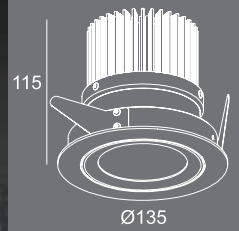

# LED SPOT LIGHT

Available in track-mount and surface-mount versions, 2 different beam angles and color temperature

Track mount

Surface mount

LED SPOT

**14W LED 165mm x 209mm  
TRACK SPOT LIGHT ZD6101**

**35W LED 150mm x 259mm  
TRACK SPOT LIGHT ZD6102**

# LED DownLight

Available in fix and adjustable versions, various beam angles and color temperature

**Corno** 135

21W LED 135mm x 115mm RECESSED DOWNLIGHT 705101

**Peek** Fix

6.2W LED 90mm x 75mm RECESSED DOWNLIGHT 705105