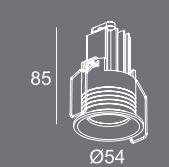

**Corno** 90

10W LED 90mm x 106mm RECESSED DOWNLIGHT 705106

**Corno** Mini

6.2W LED 54mm x 85mm RECESSED DOWNLIGHT 705112

**Corno** Square

10W LED 82mm x 109mm RECESSED DOWNLIGHT 705111