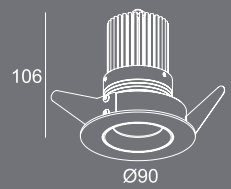

10W LED 90mm x 106mm RECESSED DOWNLIGHT 705106