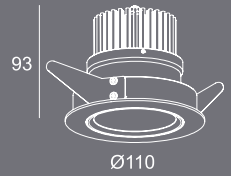

14W LED 110mm x 93mm RECESSED DOWNLIGHT 705113