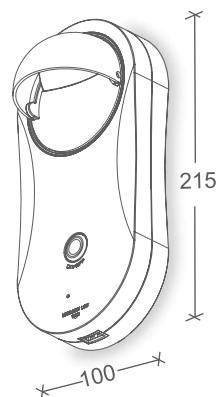

EYE
READING
LIGHT

Art: ZD8104

wall-mounted reading light
orientable light unit
die-cast aluminium body
polycarbonate screen
5.1V 2.1A USB outlet
3 x 2W LED, 12V driver