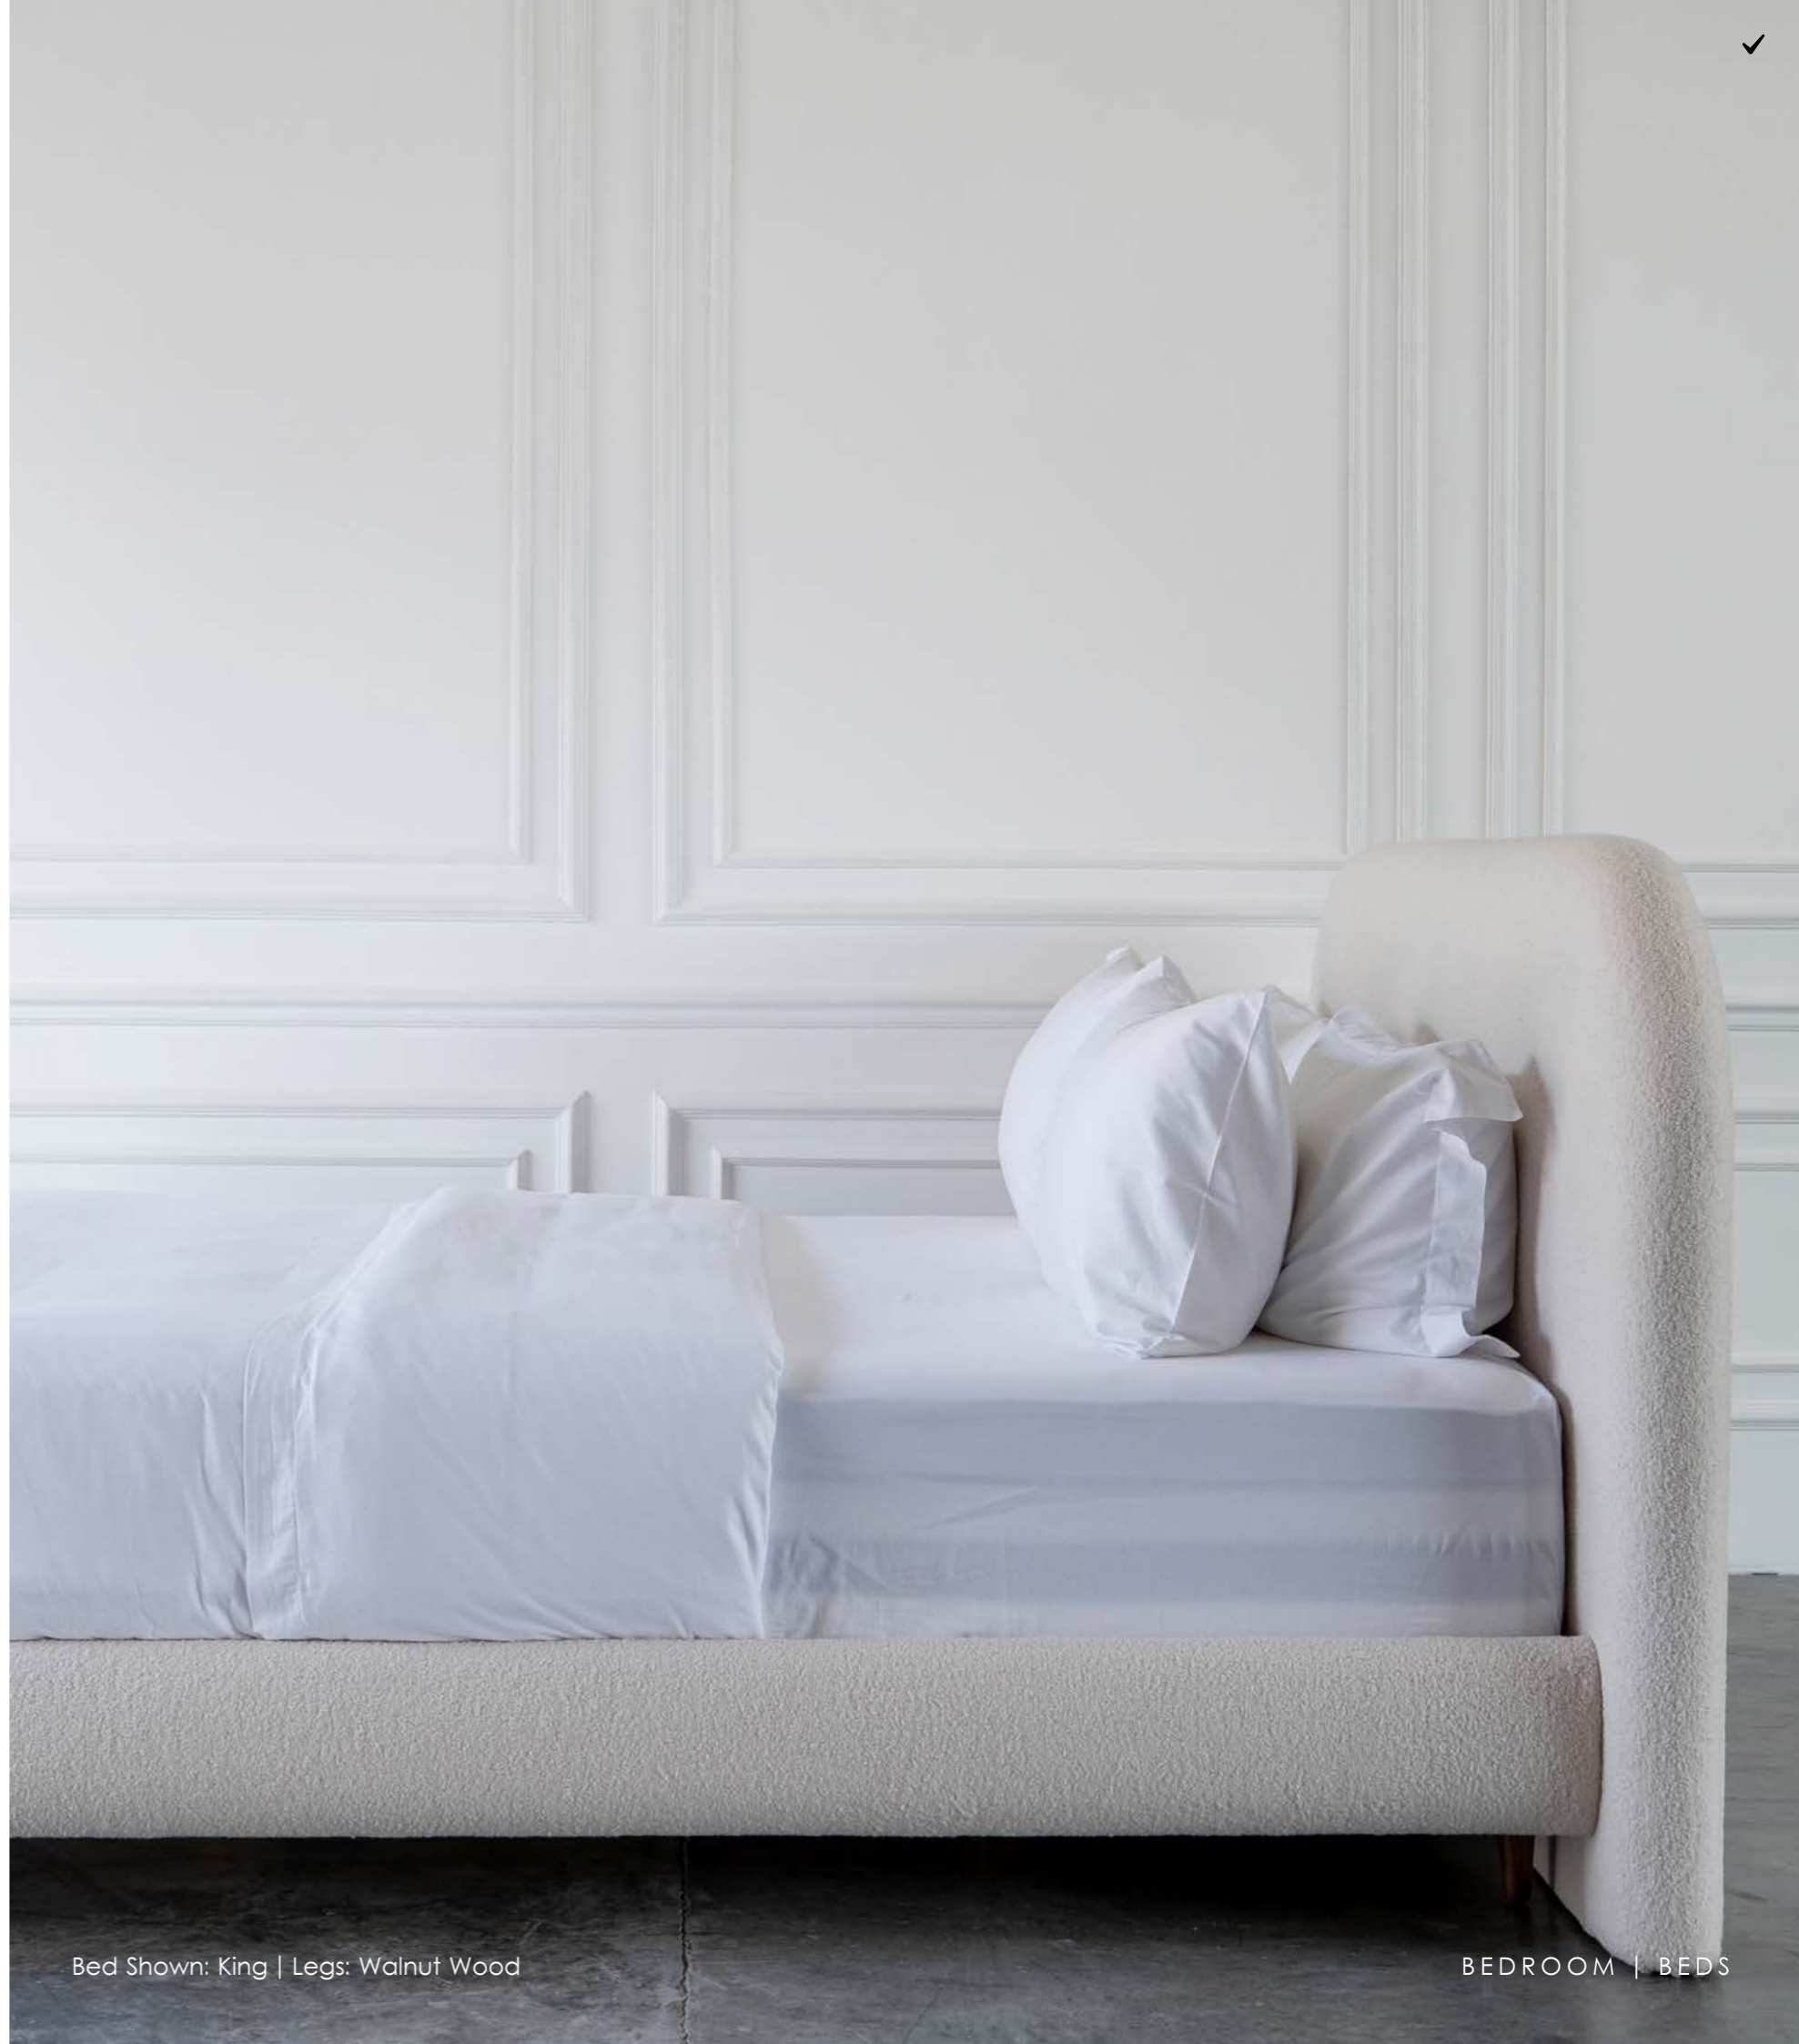

Mattress Size (KING): 180cm X 200cm  
 Headboard: 204cm W x 110cm H  
 Leg Option: Solid Ash  
 Leg Option: Solid Oak  
 Leg Option: Solid Walnut

Dhs. 9,360.00  
 Dhs. 9,460.00  
 Dhs. 9,490.00

Mattress Size (SUPERKING): 200cm X 200cm  
 Headboard: 224cm W x 110cm H  
 Leg Option: Solid Ash  
 Leg Option: Solid Oak  
 Leg Option: Solid Walnut

MARBLE

SLATE

RAVEN

For a comprehensive review of our materials, you are welcome to visit us in-store or alternatively, access them online at your convenience.

Bed Shown: King | Legs: Walnut Wood

BEDROOM | BEDS

# LUNA BED

Delivered in 5-6 Weeks

Bed Shown: King

# LUNA BED

Mattress Size (QUEEN): 160cm X 200cm  
Headboard: 180cm W x 90cm H

Dhs. 8,790.00

Mattress Size (KING): 180cm X 200cm  
Headboard: 200cm W x 90cm H

Dhs. 8,990.00

Mattress Size (SUPER KING): 200cm X 200cm  
Headboard: 220cm W x 90cm H