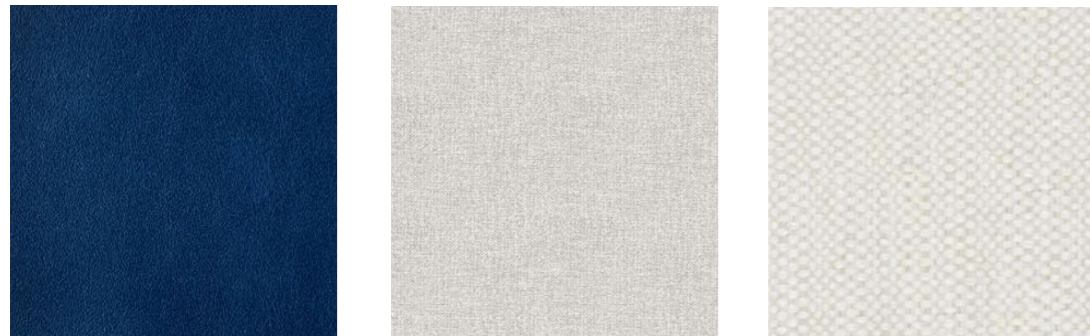

NIGHT   FOG   ECRU