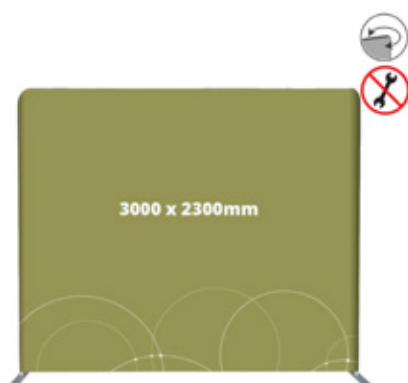

fashion event fashion event fashion event

fashion event fashion event fashion event

Perete

Pop Up cu personalizare pe material textil, perete click DREPT, simpla fata, 6 x 2.3 m

Cod Produs:
PUPTEX01SF6X2Y