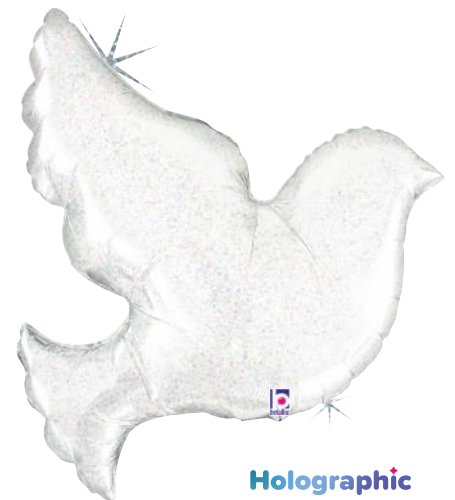

Ruffled Floral Easter Egg

30" Foil Shape (C) 25335
 30" Shape Packaged 25335P

Holographic

Easter Flowers

9" Holographic Balloon 32641

40% RECYCLED MATERIAL

MAX FLOAT

Easter Bunny Dots

18" MAX Float Balloon 26429
 18" MAX Float Packaged 26429P
 9" Foil Balloon 22429
 4" Foil Balloon 21429

Holographic

Pearl White Dove

31" Holographic Shape (K) 35124
 31" Shape Packaged 35124P

SPRING THEMES