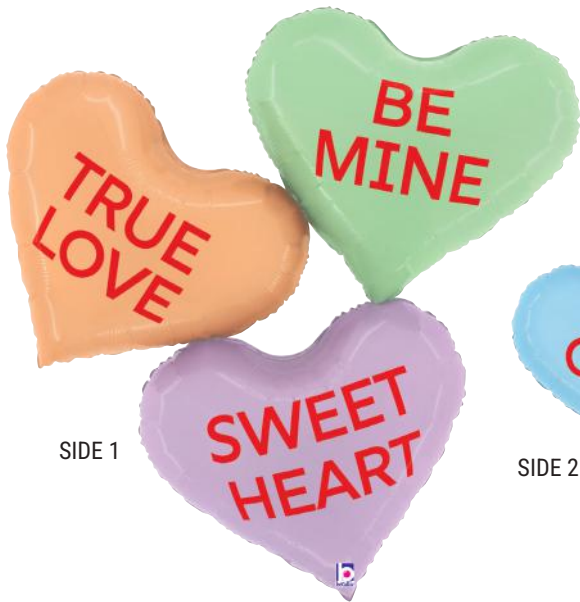

SIDE 1

SIDE 2

Sempertex

Assorted Hearts – Pastel Matte

11" Latex – All Over Print 53313 (50 ct)
(Pastel Matte Pink, Yellow, Green, Blue, Lilac)
Assortments may vary.

Conversation Heart Messages

37" Foil Shape (F) 25422
37" Shape Packaged 25422P

40% RECYCLED MATERIAL

MAX

MAX FLOAT

Conversation Heart Valentine

18" MAX Float Balloon 26422
18" MAX Float Packaged 26422P

Sweet Pastel

Balloon Garland Kit 66006
(Pastel Matte Pink, Blue, Green, Lilac, Yellow)

Sempertex

mini SHAPES

Heart Patch

14" Air-Filled Shape 19438

40% RECYCLED MATERIAL

MAX

MAX FLOAT

Love Patch Heart

18" MAX Float Balloon 26330
18" MAX Float Balloon Packaged 26330P

Love Patch Multi Hearts

28" Foil Shape (C) 25330
28" Shape Packaged 25330P