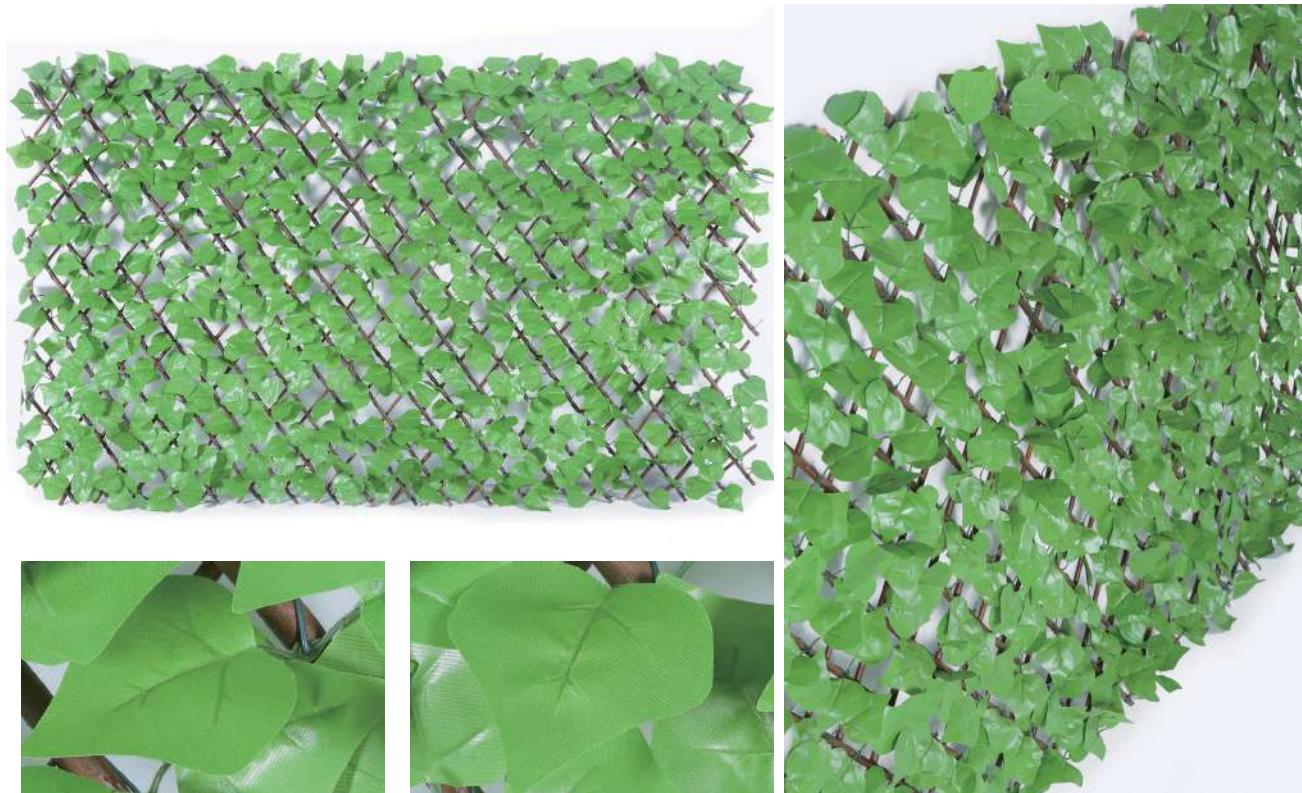

PRODUCE RANGE NATURAL & ARTIFICIAL

Make Decorating Garden Easy

CLOTH ARTIFICIAL LEAF EXPANDABLE FENCE

Make Decorating Garden Easy

1-1 Cloth artificial leaf expandable

GP 1001

GP 1002

GP 1003