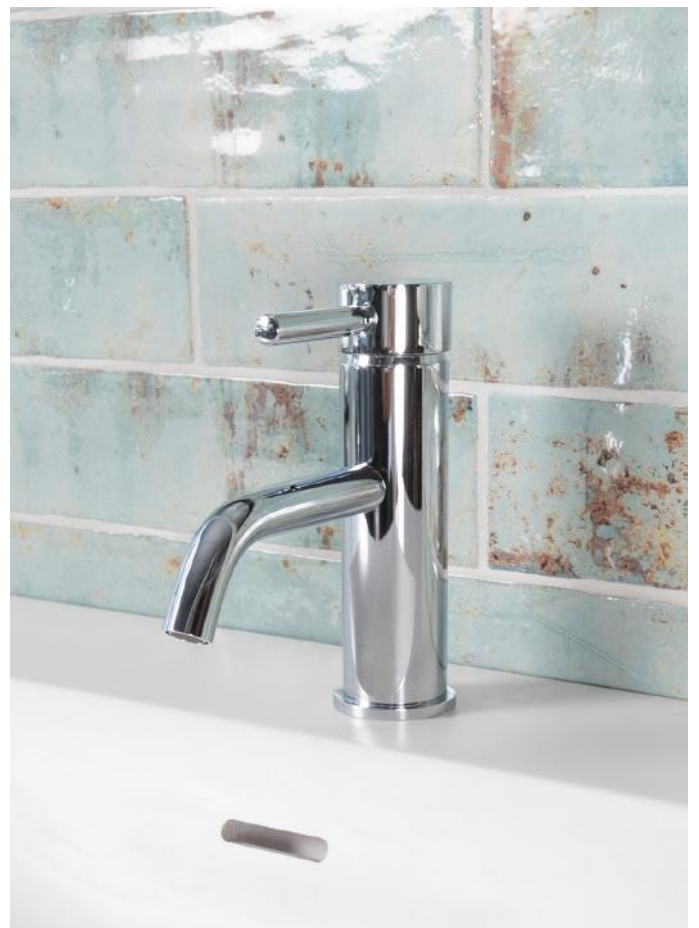

MONO TALL BASIN MIXER
COUNTERTOP WASH BASIN
COUNTERTOP
WALL MOUNTED VANITY UNIT

ILLUMINATED LED MIRROR
4 HOLE DECK MOUNTED BATH MIXER
FREESTANDING BATHTUB

Countertop Wash Basin
without Overflow
550 x 380 x 110 mm