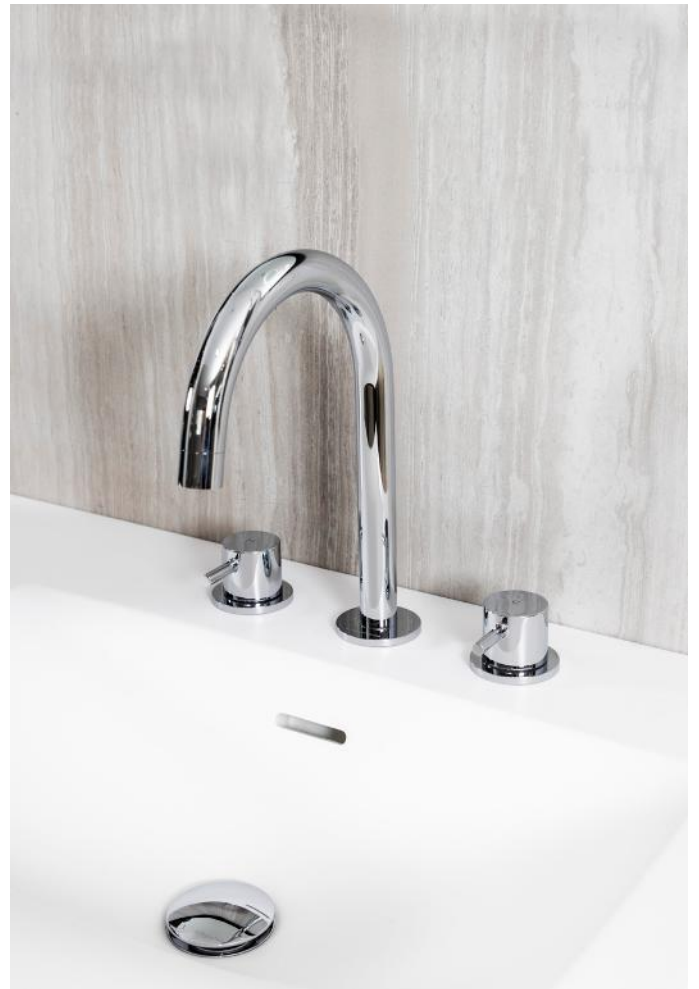

Chrome
Brushed Nickel
Matt Black

Single Hole Kitchen Sink Mixer
with 1/2" Flexible Pipes
329 mm High
Min. Operating Pressure 1.0 bar MP

BDM-MLI-611035-B-CP
BDM-MLI-611035-B-NB
BDM-MLI-611035-B-BK

Chrome
Brushed Nickel
Matt Black

- 3 HOLE CONCEALED BASIN MIXER
- COUNTERTOP
- WALL MOUNTED VANITY UNIT
- RIMLESS BACK TO WALL WC
- WALL MOUNTED SOAP DISH
- TOILET ROLL HOLDER
- TOWEL RAIL

3 Hole Deck Mounted Basin Mixer
Without Waste
Min. Operating Pressure 0.5 bar LP