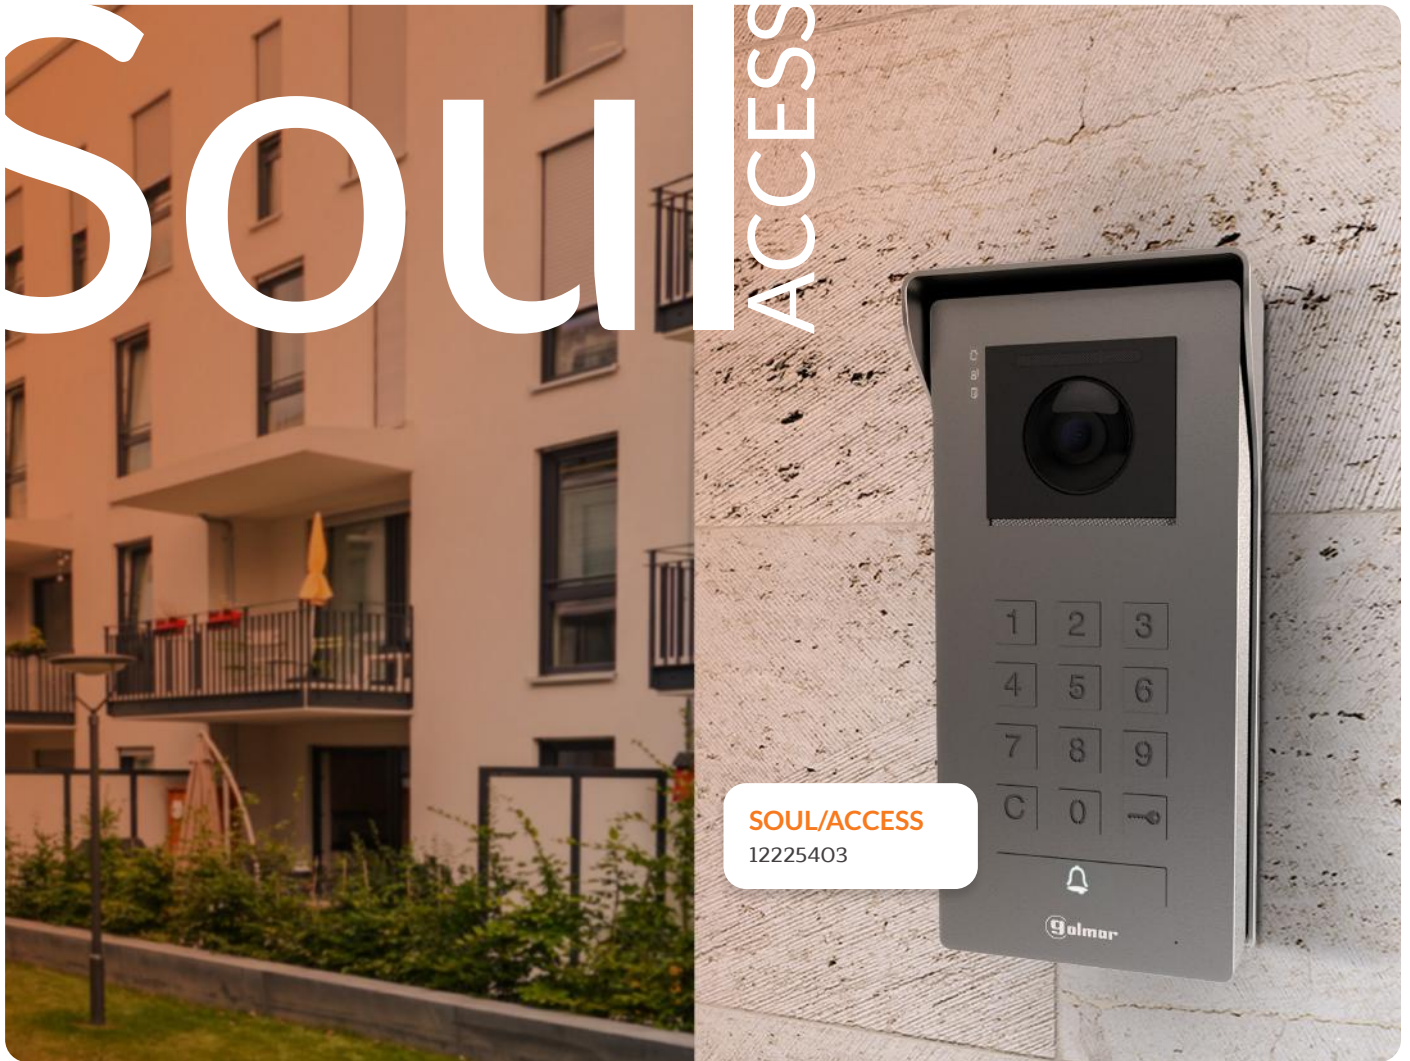

SOUL ACCESS DOOR PANEL ACCESSORIES