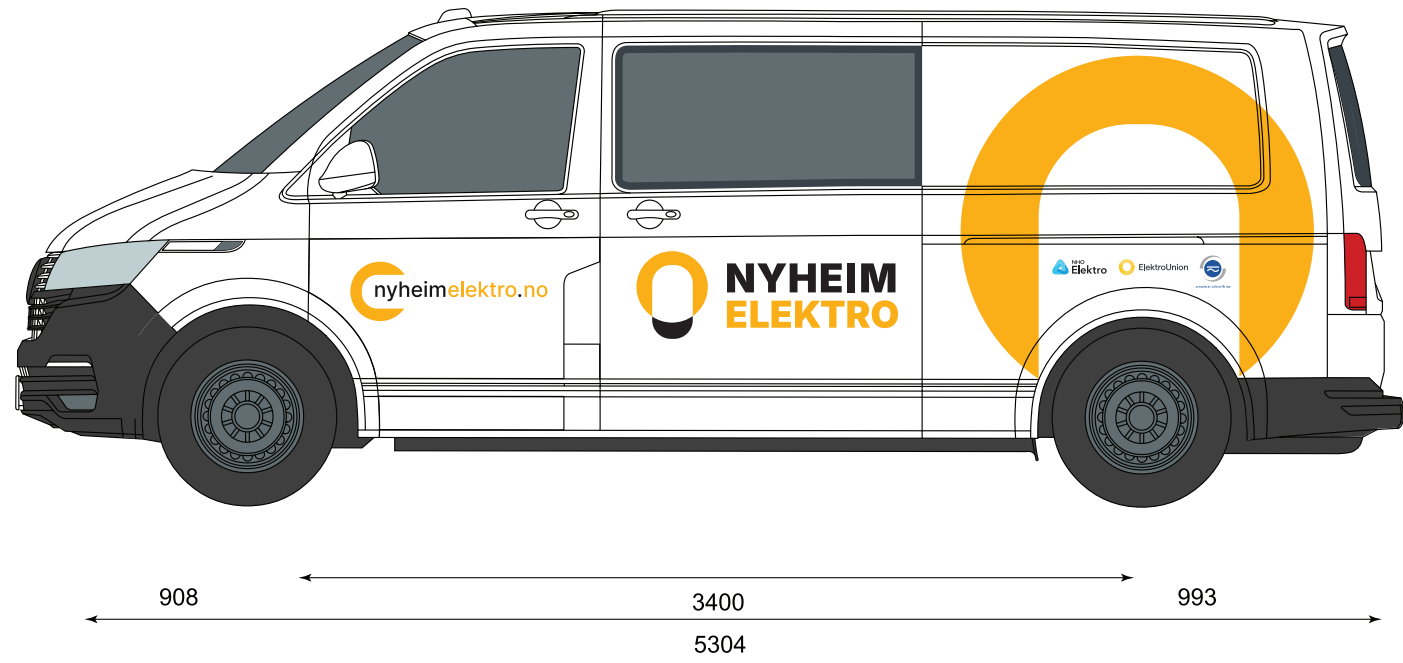

993

5304

R=249 G=176 B=0

Hex #f9b000

RGB 233, 169, 37

HSB 40, 84%, 91%

CMYK 0, 35, 100, 0

Ink Type Process