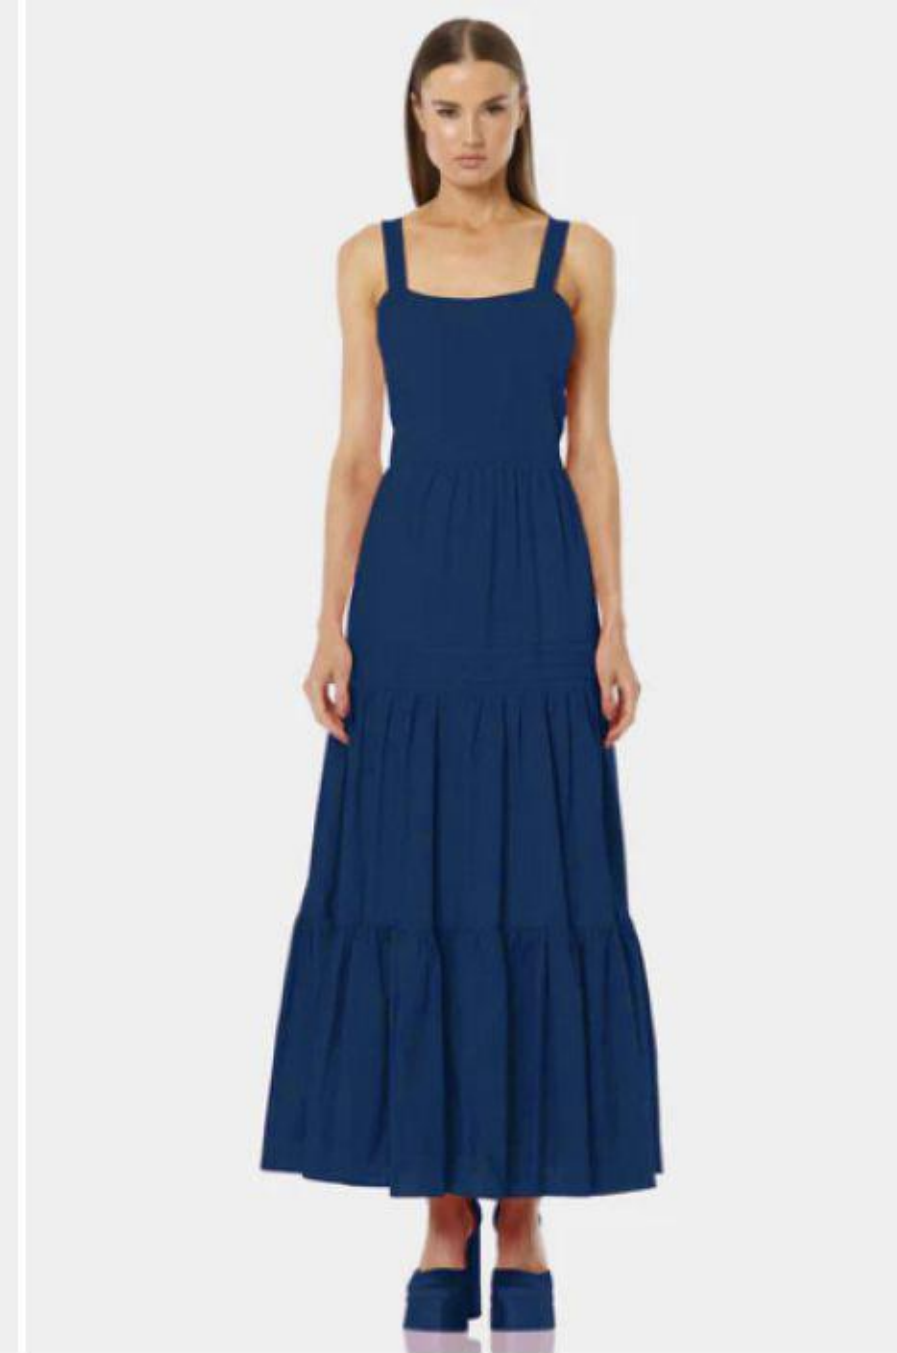

NAUTICAL STRIPES LONG ONE PIECE DRESS  
SLS-C697-NB-S  
\$122.00

NAUTICAL STRIPES SEXY SUMMER MAXI  
DRESSES  
SLS-C695-NB-S  
\$122.00

CARIOCA STRIPES BLUE AND WHITE DRESS  
SLS-E6232-NB-S  
\$122.00

BLUE DRESSY MAXI DRESSES  
SLD-C698-MGB  
\$98.00

BLUE LONG WESTERN DRESSES  
SLD-C695-MGB  
\$89.00

BLUE MAXI PARTY DRESSES  
SLD-C704-MGB  
\$98.00

BLUE FANCY MAXI DRESSES  
SLD-C703-MGB  
\$95.00

BLUE ONE PIECE MAXI DRESS  
SLD-C694-MGB  
\$98.00