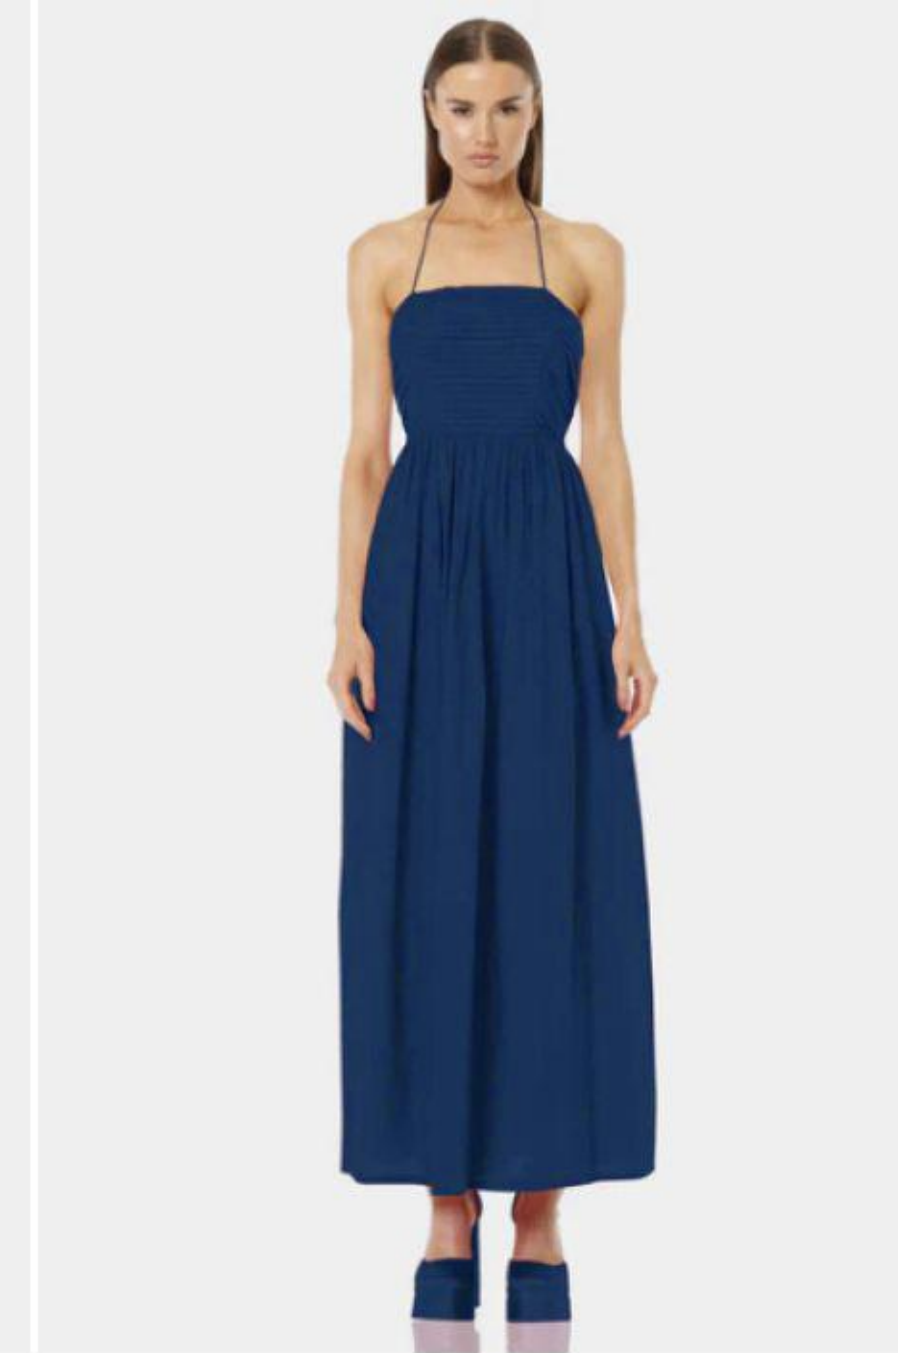

NAUTICAL STRIPES LONG ONE PIECE DRESS  
SLS-C697-NB-S  
\$122.00

NAUTICAL STRIPES SEXY SUMMER MAXI  
DRESSES  
SLS-C695-NB-S  
\$122.00

CARIOCA STRIPES BLUE AND WHITE DRESS  
SLS-E6232-NB-S  
\$122.00

BLUE DRESSY MAXI DRESSES  
SLD-C698-MGB  
\$98.00

BLUE LONG WESTERN DRESSES  
SLD-C695-MGB  
\$89.00

BLUE MAXI PARTY DRESSES  
SLD-C704-MGB  
\$98.00

BLUE FANCY MAXI DRESSES  
SLD-C703-MGB  
\$95.00

BLUE ONE PIECE MAXI DRESS  
SLD-C694-MGB  
\$98.00