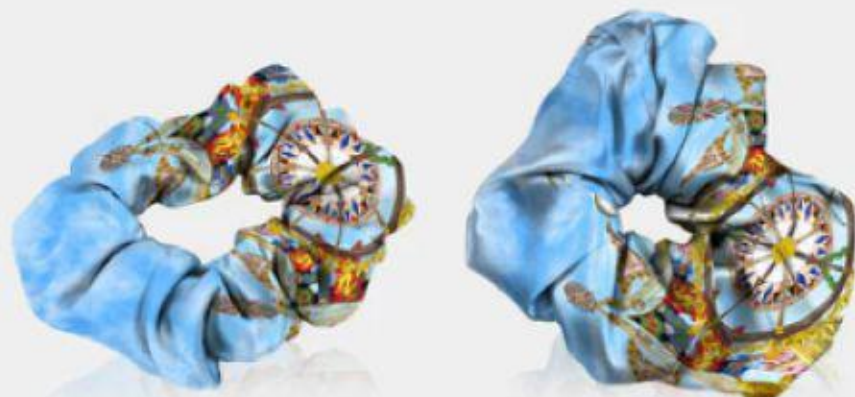

NAUTICAL FLAIR HAIR TIES AND SCRUNCHIES
NAU-8125-BLUE

$24.00