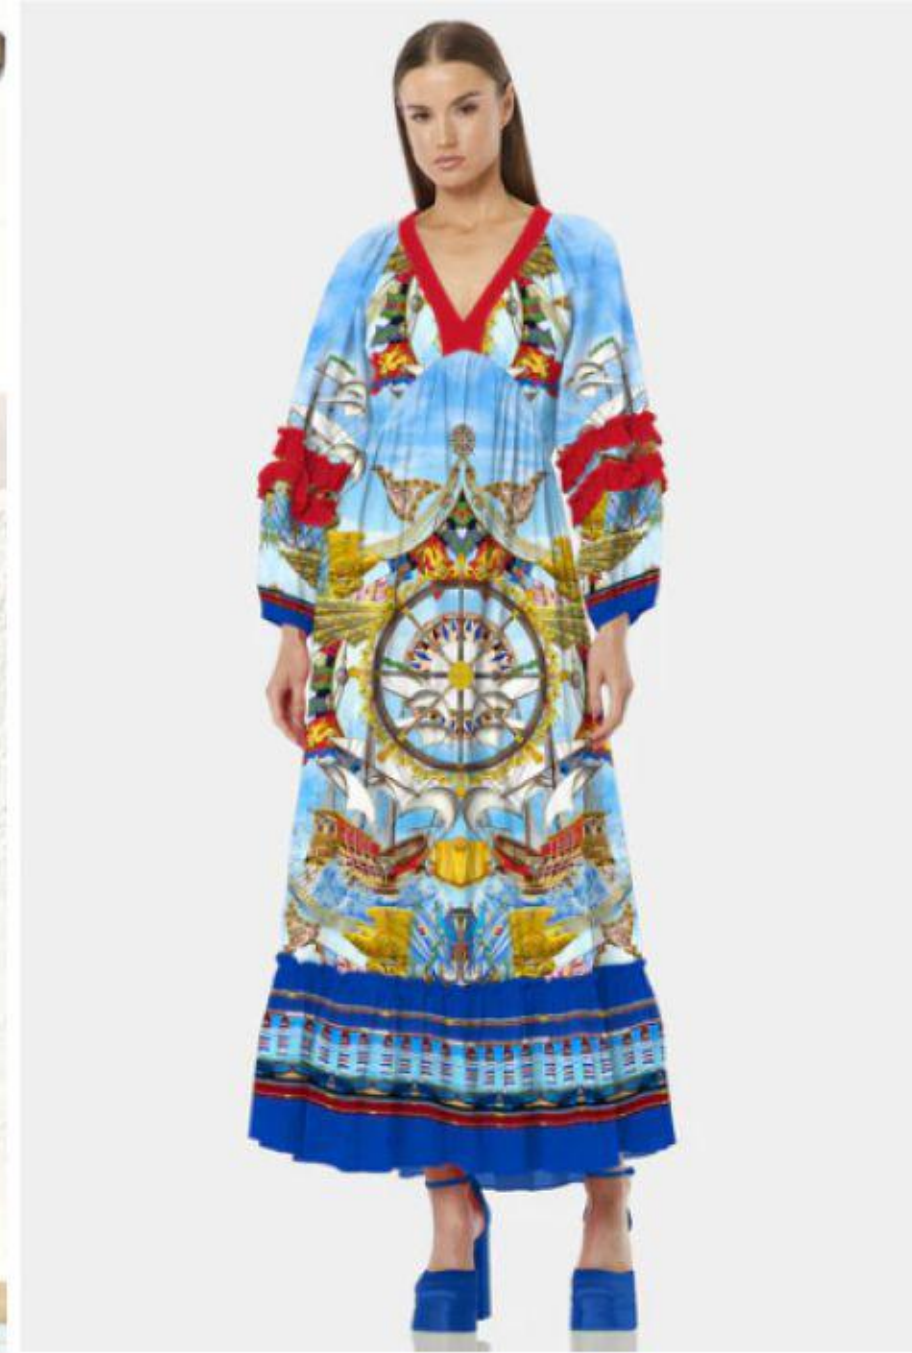

LONG MAXI SKIRT IN NAUTICAL PRINT  
NAU-B69SKIRT-BLUE

\$149.00

OFF SHOULDER LONG MAXI DRESS IN  
NAUTICAL PRINT  
NAU-B81-BLUE

\$149.00

NAUTICAL FLAIR FANCY MAXI DRESSES  
NAU-C713-BLUE-S

\$129.00

NAUTICAL FLAIR SEXY JUMPSUIT  
SLS-C707-BLUE-S