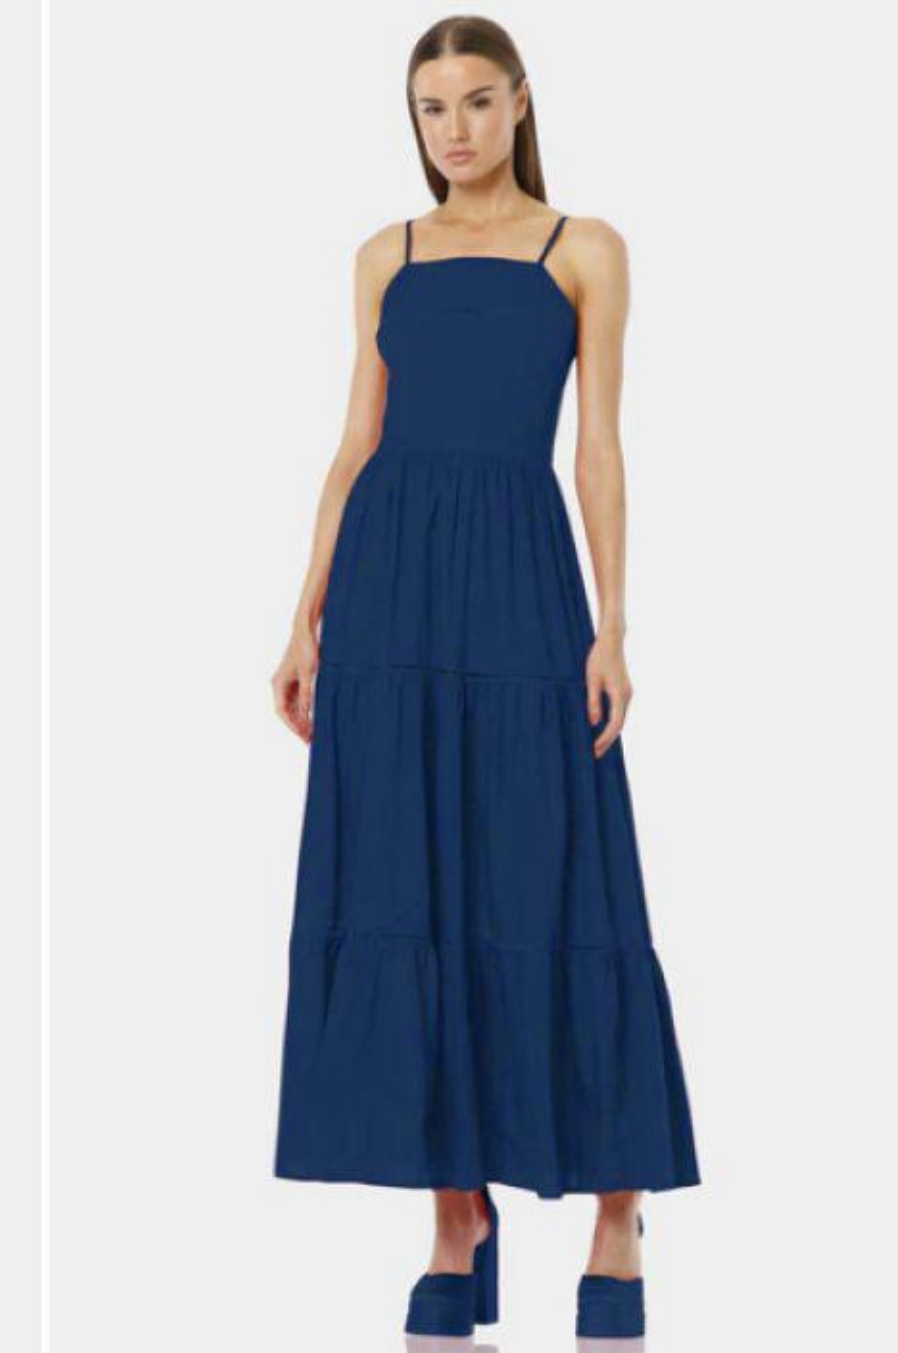

BLUE DRESSY MAXI DRESSES  
SLD-C698-MGB  
\$98.00

BLUE LONG WESTERN DRESSES  
SLD-C695-MGB  
\$89.00

BLUE MAXI PARTY DRESSES  
SLD-C704-MGB  
\$98.00

BLUE FANCY MAXI DRESSES  
SLD-C703-MGB  
\$95.00

BLUE ONE PIECE MAXI DRESS  
SLD-C694-MGB  
\$98.00