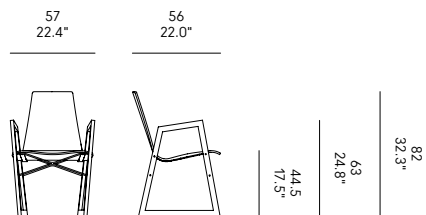

STRUTTURA STRUCTURE STRUCTURE STUHLGESTELL ESTRUCTURA ↓	C.O.M. Client's Own Material	Ecopelle Faux leather Simili cuir Kunstleder Ecopiel	Tessuto Fabric Tissu Stoff Tejido				Metraggio Metreage Métrage Stoffbedarf Metraje (roll H 140cm)	Pelle Leather Cuir Leder Piel Major	Metraggio Metreage Métrage Stoffbedarf Metraje (m²)
			Basic	Superior	Top	Exclusive			
Noce canaletto Walnut Noyer Nussbaum Nogal		REXECF	REXT0	REXT1	REXT2	REXT3	m 1	REXP1	m² 1,9
Rovere naturale Natural oak Chêne naturel Eiche natur Roble natural		RENECF	RERNT0	RERNT1	RERNT2	RERNT3	m 1	RERNP1	m² 1,9