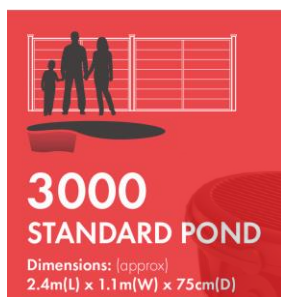

8827

Inpond 5 in 1 incl. 3 pods - 3000