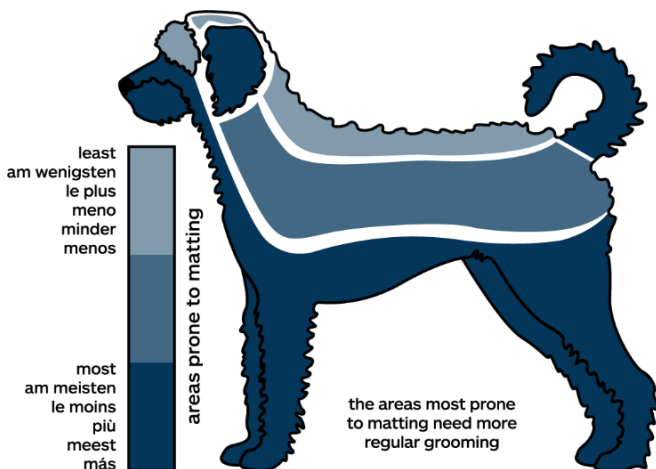

Doodles

FOR POODLE CROSSBREDS

m mikki **Doodles**
FOR POODLE CROSSBREDS

Keep scruffy, fluffy
between salon grooms

STEP 1: SLICKER STEP 2: COMB STEP 3: DE-MATTER