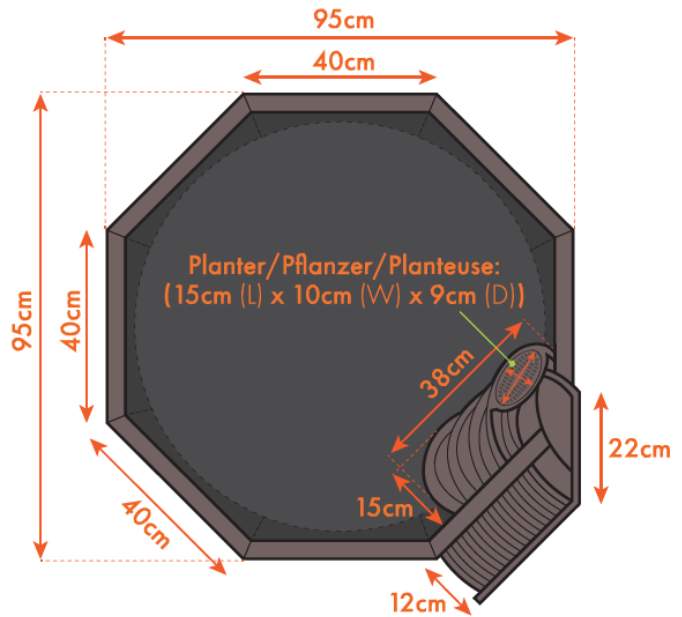

pas de fouille piscine naturelle

Fontaine à eau, plage de baignade pour oiseaux et échelle faunique

- Pompe de fontaine solaire
- Doublure et sous-couche
- Effet bois panneaux de résine
- Plage avec jardinière & échelle faunique

Natural Pond No Dig With Solar Fountain