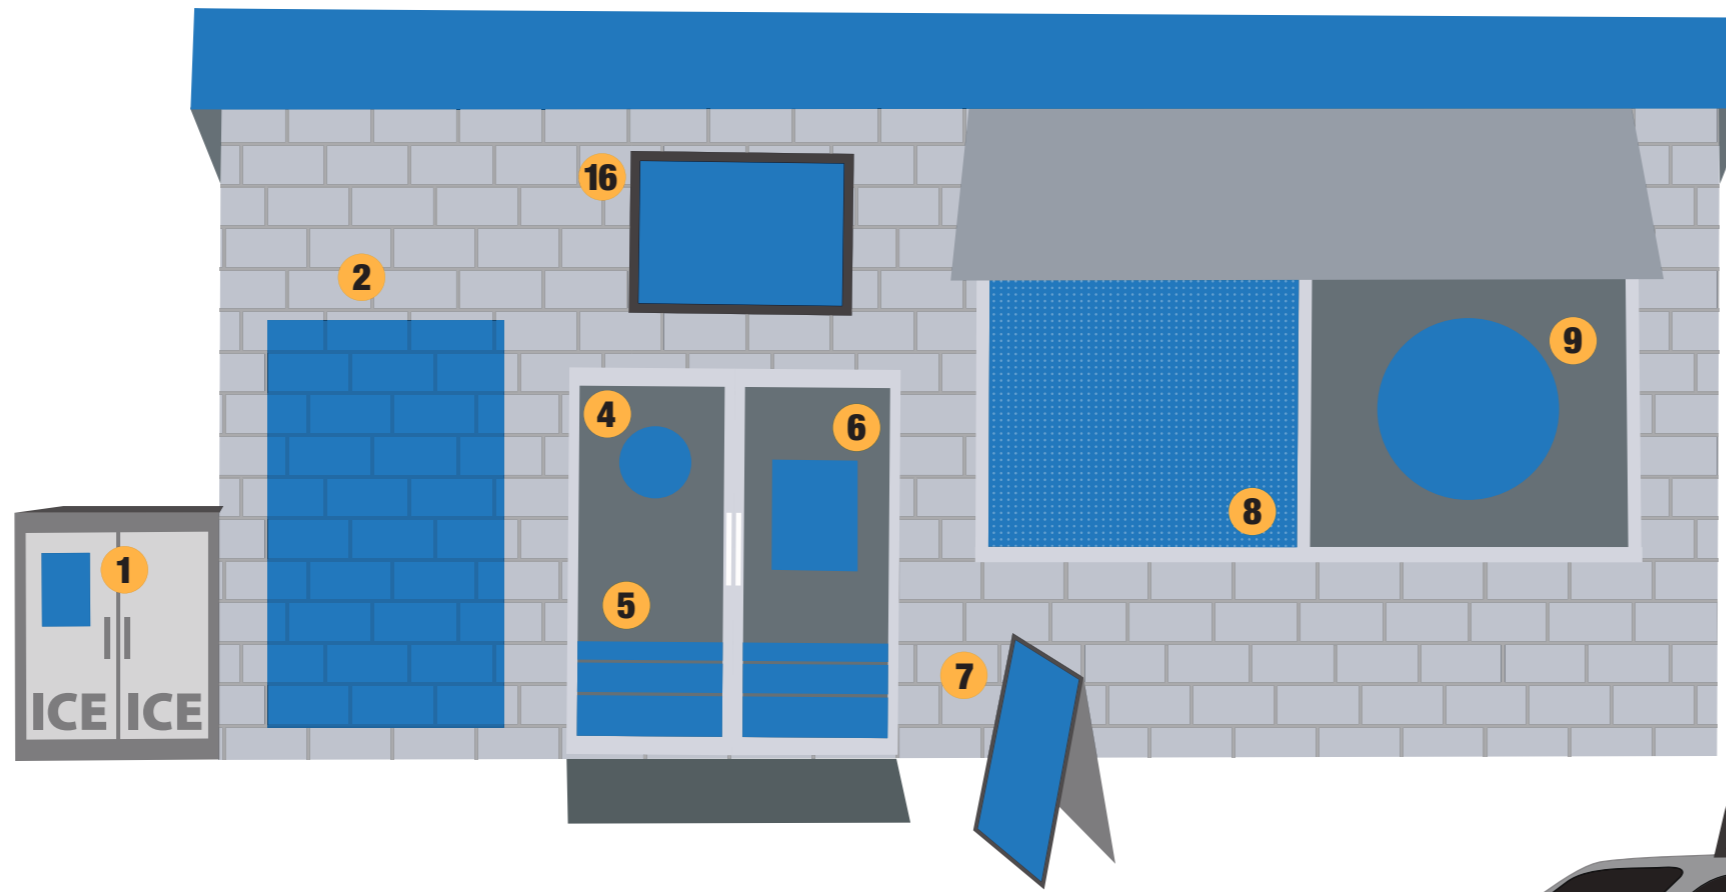

OUTDOOR
VEHICLE/FLEET
TRANSIT

WORLD'S BEST LINE OF OUTDOOR, VEHICLE / FLEET & TRANSIT GRAPHIC FILMS

OUTDOOR SIGNAGE

- 1** 201HTAP Matte Vinyl
- Recommended Laminate: GF 400, 401 or 402
- 2** 285 RoughMark™
- Recommended Laminate: GF 242 Optional
- 3** 224 TransMark™
- Recommended Laminate: GF 231 or 240
- 4** 218 WindowMark™ Blockout
- 5** 790 AE Print-N-Privacy™
- 6** 223 Matte Semi-Rigid Vinyl
- 7** 2010PAE
- Recommended Laminate: GF 400, 401 or 402
- 8** 280 WindowMark™ 80/20
- Recommended Laminate: GF 242
- 9** 208 White Static Cling
- 10** 230 AutoMark™
- Recommended Laminate: GF 231, 240 or 242
- 11** 287 Clear RoughMark™
- Recommended Laminate: GF 242 Optional
- 12** 2030PAE
- Recommended Laminate: GF 400, 401 or 402
- 13** 221 Gloss Semi-Rigid Vinyl
- 14** 230 AutoMark™
- Recommended Laminate: GF 108 Tedlar® by Dupont™
- 15** 235 MotoMark®
- Recommended Laminate: GF 231 or 240
- 16** 201 Matte White Vinyl
- Recommended Laminate: GF 400, 401 or 402
- 17** 201HTAPAE Matte Vinyl
- Recommended Laminate: GF 400, 401 or 402